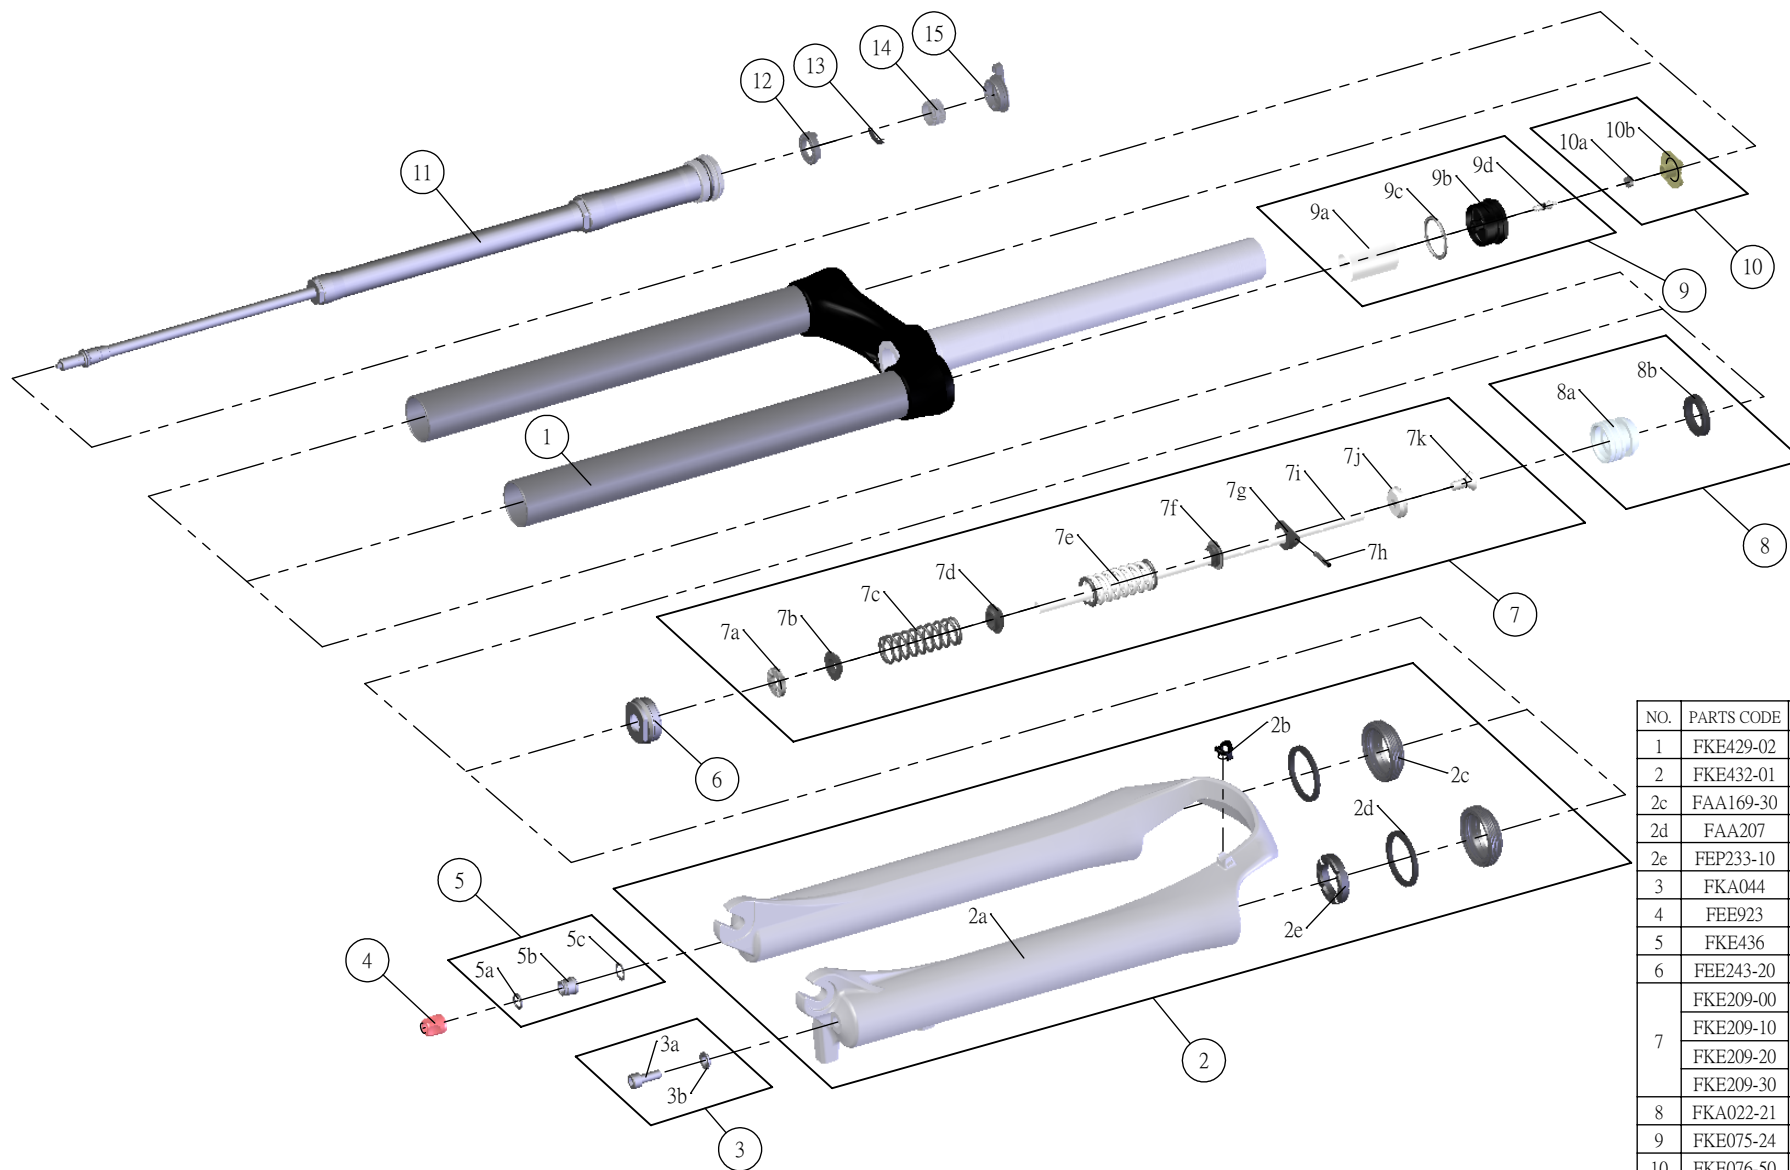

SUNTOUR

SF12-EPICON-X1-DS-LO-R-lite-26-

Date	2013.07.19	Version	1
Amended			

NO.	PARTS CODE	PARTS NAME	80	100	120	140	QT
1	FKE429-02	UPPER ASSY	*	*	*	*	1
2	FKE432-01	BOTTOM CASE ASSY	*	*	*	*	1
2c	FAA169-30	DUST SEAL	*	*	*	*	2
2d	FAA207	OIL WIPER 32	*	*	*	*	2
2e	FEP233-10	BOTTOM BUMPER	*	*	*	*	1
3	FKA044	FIXING BOLT SET	*	*	*	*	1
4	FEE923	REBOUND KNOB	*	*	*	*	1
5	FKE436	FIXING NUT SET	*	*	*	*	1
6	FEE243-20	FORK NOSE	*	*	*	*	1
7	FKE209-00	SUPPORT TUBE ASSY			*		1
	FKE209-10			*		1	
	FKE209-20		*			1	
	FKE209-30					*	1
8	FKA022-21	PISTON UNIT	*	*	*	*	1
9	FKE075-24	AIR CAP ASSY	*	*	*	*	1
10	FKE076-50	VALVE CAP ASSY	*	*	*	*	1
11	FUN062-10	LOR UNIT	*	*	*	*	1
12	FEE257	CLICK HOLDER	*	*	*	*	1
13	FEE258	ADJUST CLICK	*	*	*	*	1
14	FEE256-10	ADJUST CORE	*	*	*	*	1
15	FEG036-10	LOCK OUT KNOB	*	*	*	*	1