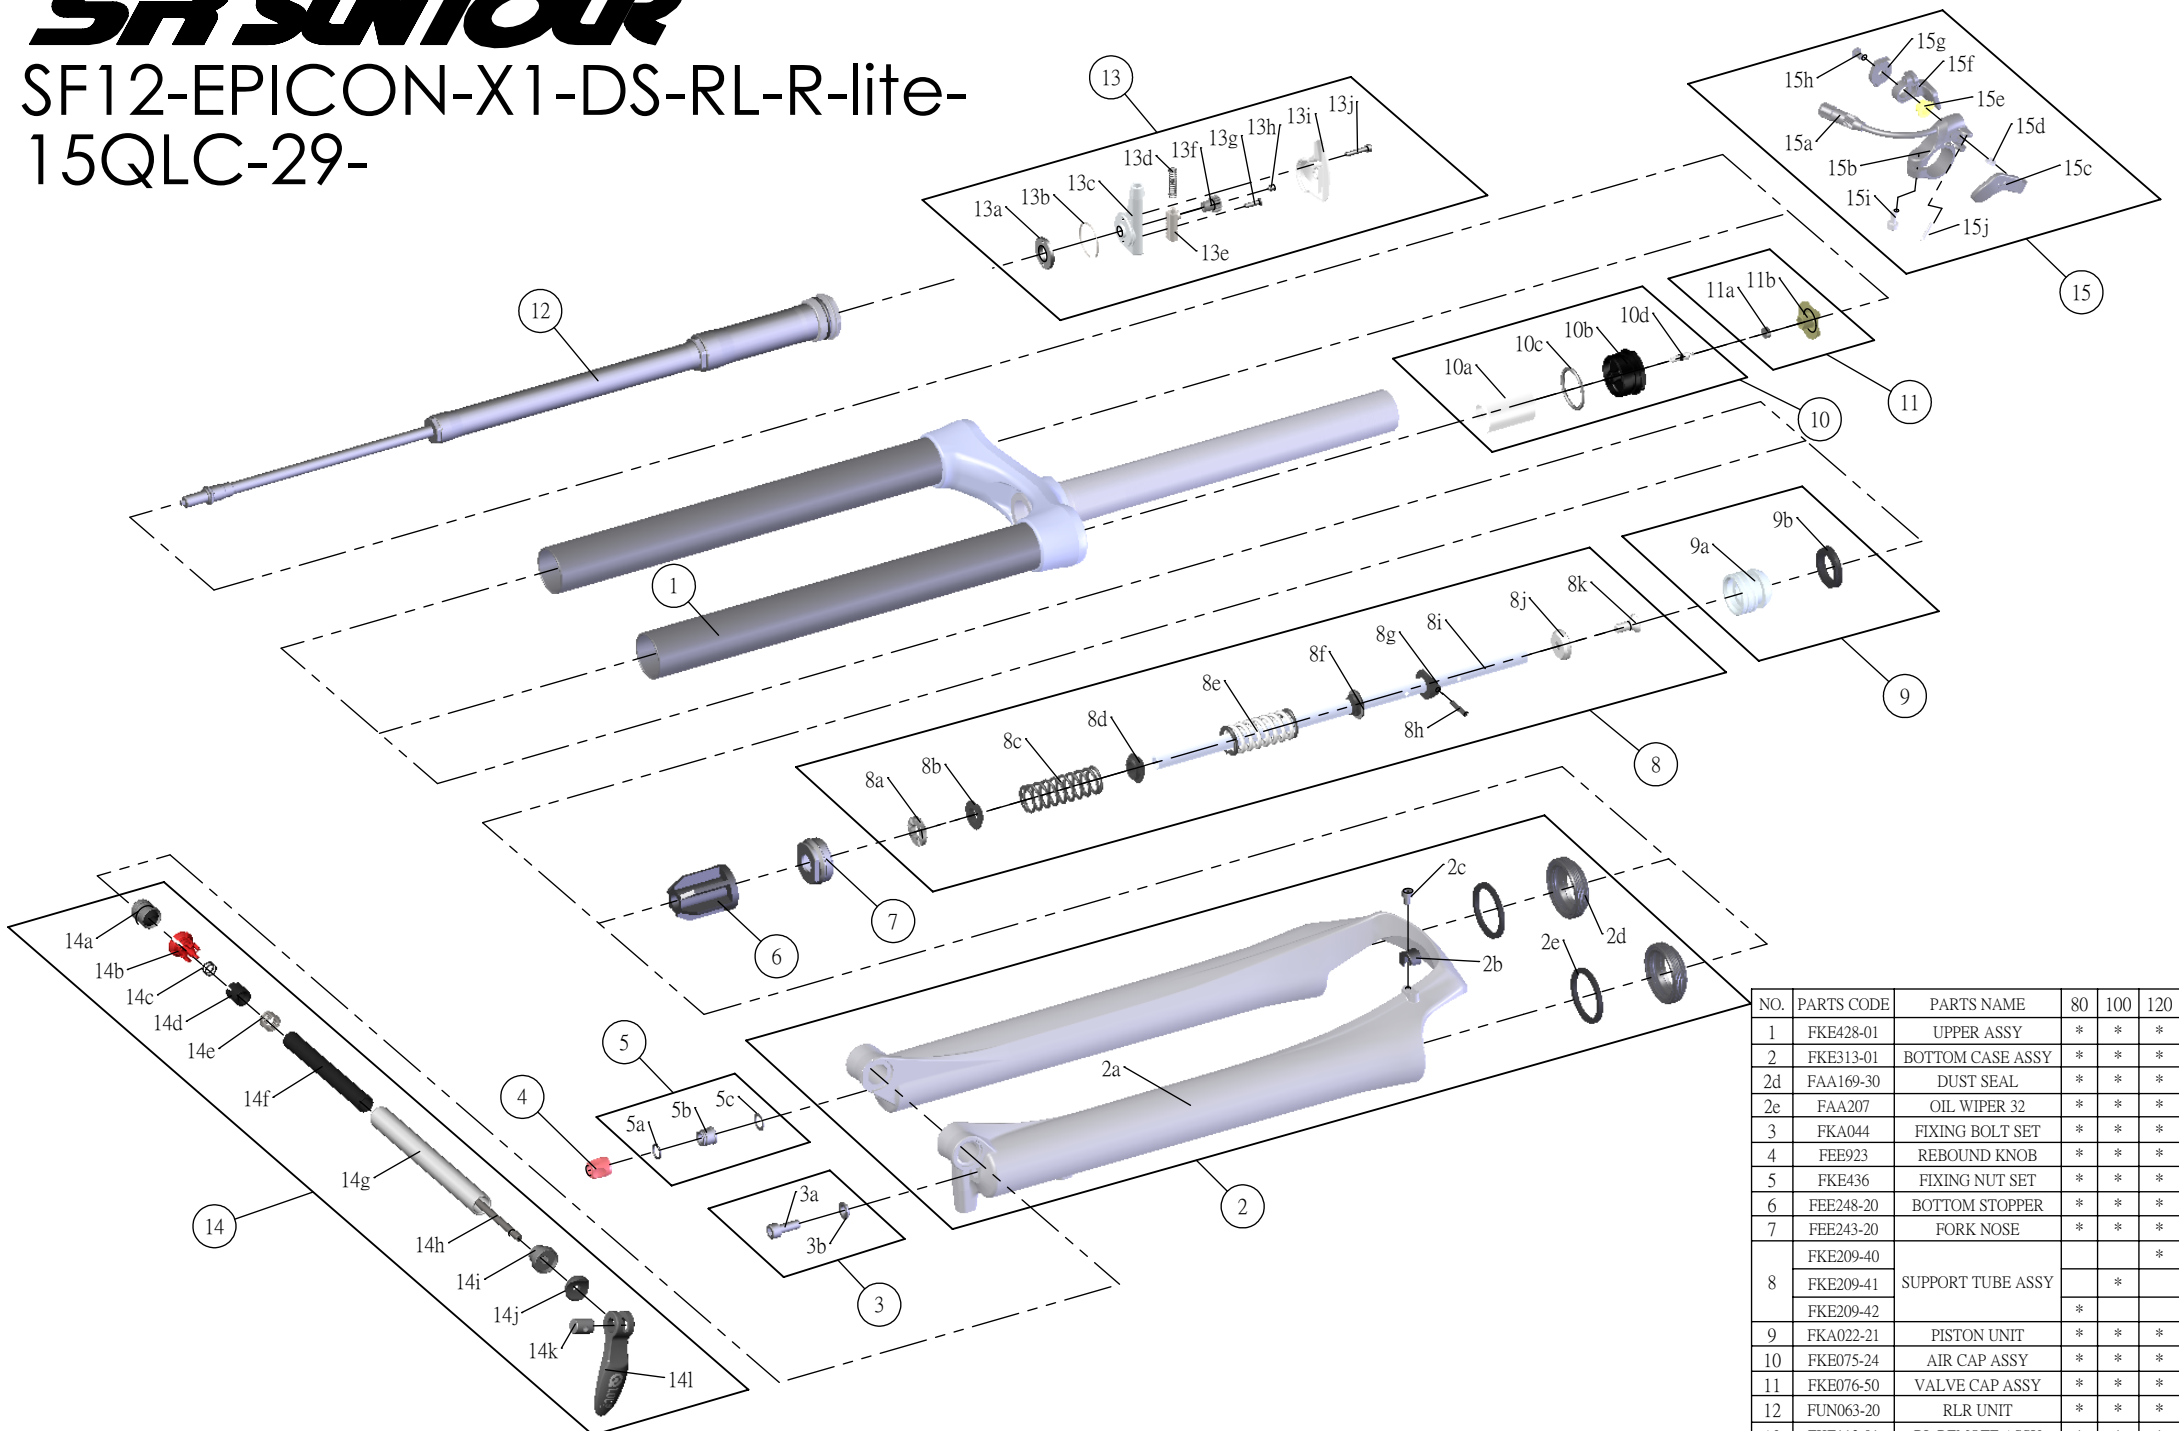

# SUNTOUR

SF12-EPICON-X1-DS-RL-R-lite-  
15QLC-29-

Date	2013.07.19	Version	1
Amended			

NO.	PARTS CODE	PARTS NAME	80	100	120	QT
1	FKE428-01	UPPER ASSY	*	*	*	1
2	FKE313-01	BOTTOM CASE ASSY	*	*	*	1
2d	FAA169-30	DUST SEAL	*	*	*	2
2e	FAA207	OIL WIPER 32	*	*	*	2
3	FKA044	FIXING BOLT SET	*	*	*	1
4	FEE923	REBOUND KNOB	*	*	*	1
5	FKE436	FIXING NUT SET	*	*	*	1
6	FEE248-20	BOTTOM STOPPER	*	*	*	1
7	FEE243-20	FORK NOSE	*	*	*	1
8	FKE209-40	SUPPORT TUBE ASSY	*	*	*	1
	FKE209-41		*	*	*	1
	FKE209-42		*	*	*	1
9	FKA022-21	PISTON UNIT	*	*	*	1
10	FKE075-24	AIR CAP ASSY	*	*	*	1
11	FKE076-50	VALVE CAP ASSY	*	*	*	1
12	FUN063-20	RLR UNIT	*	*	*	1
13	FKE112-01	RL REMOTE ASSY	*	*	*	1
14	FKA069-00	QLC15 AXLE SET	*	*	*	1
15	SL12SC-RLO	REMOTE LEVER ASSY	*	*	*	1