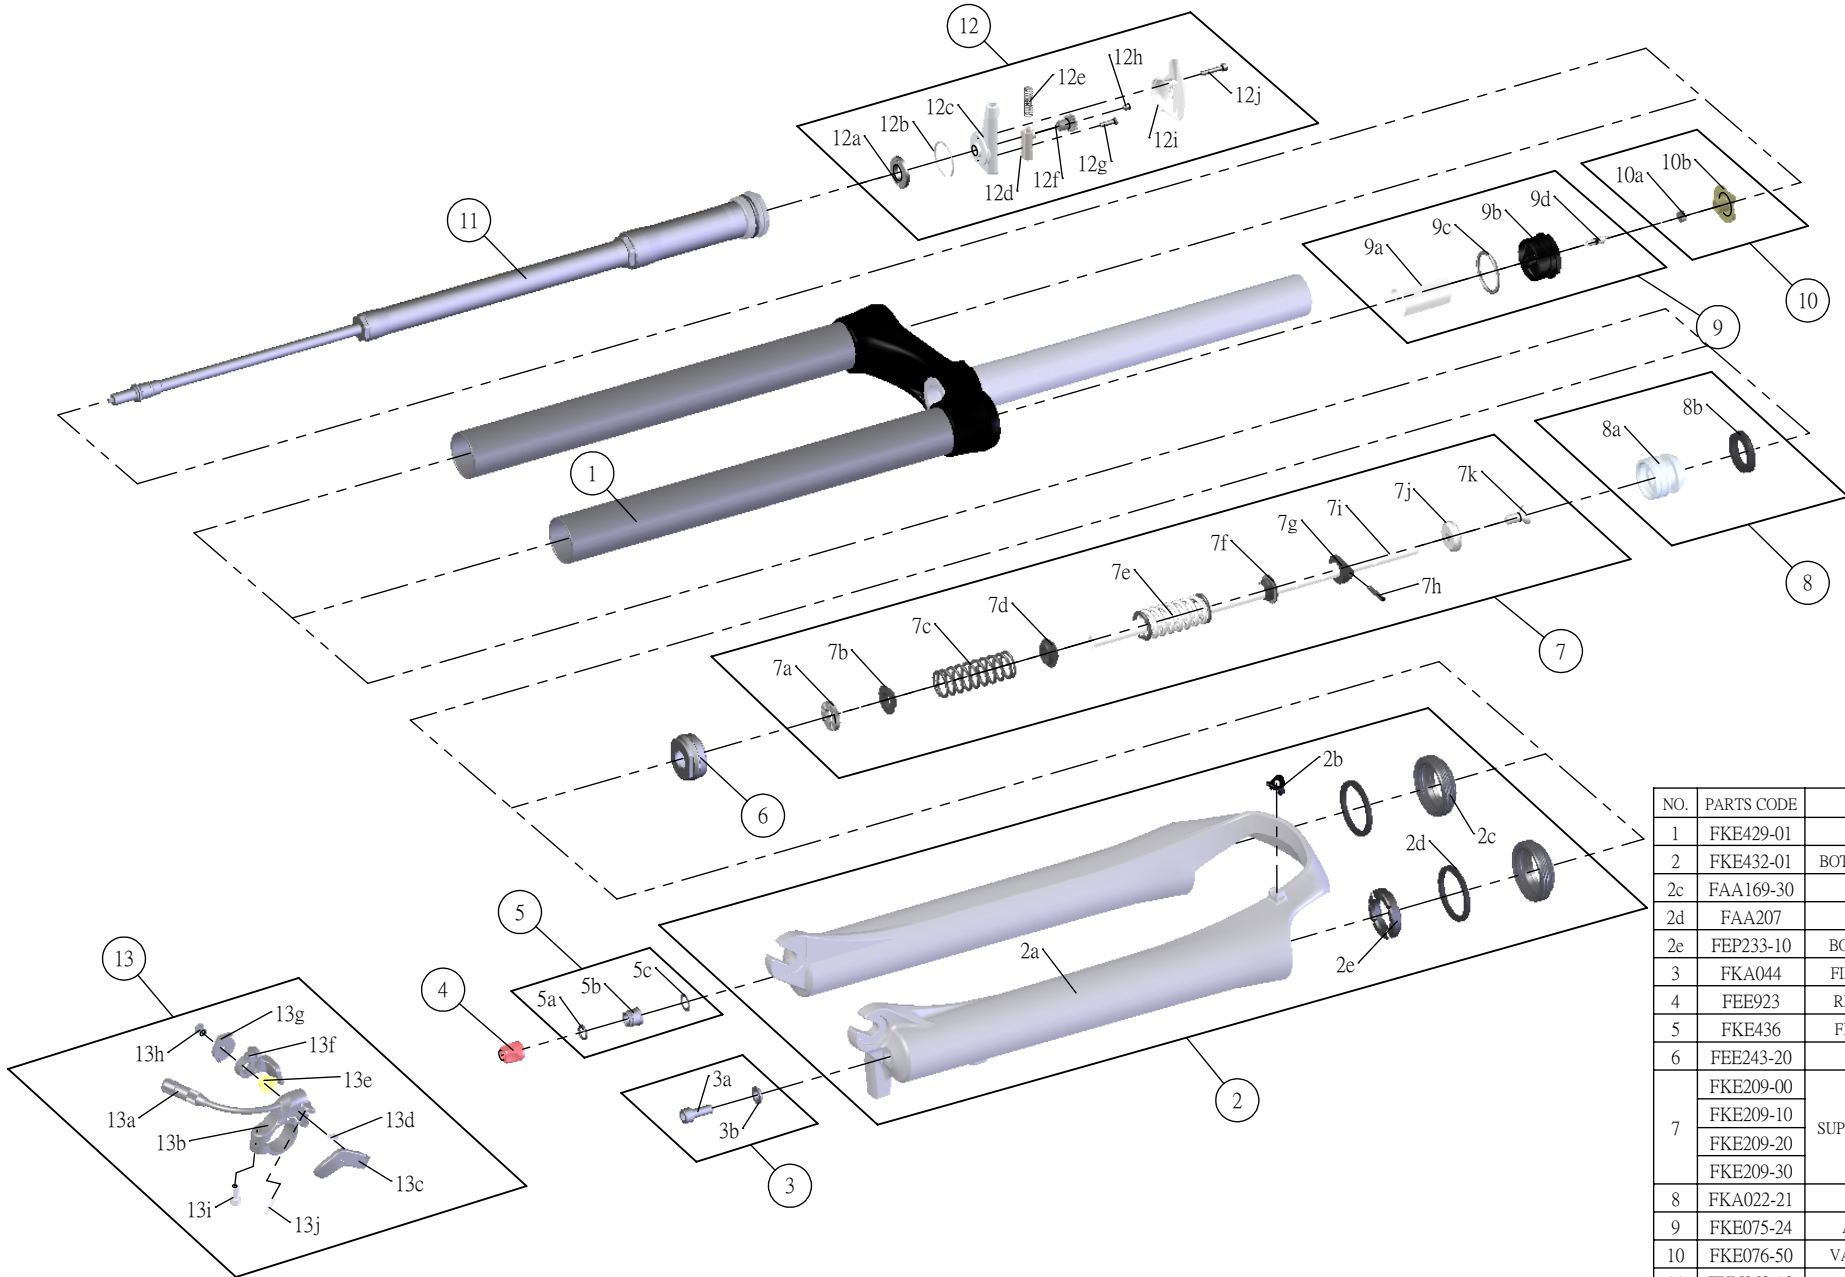

SR SUNTOUR

SF12-EPICON-X1-DS-RL-R-lite-26-

Date	2013.07.19	Version	1
Amended			

NO.	PARTS CODE	PARTS NAME	80	100	120	140	QT
1	FKE429-01	UPPER ASSY	*	*	*	*	1
2	FKE432-01	BOTTOM CASE ASSY	*	*	*	*	1
2c	FAA169-30	DUST SEAL	*	*	*	*	2
2d	FAA207	OIL WIPER 32	*	*	*	*	2
2e	FEP233-10	BOTTOM BUMPER	*	*	*	*	1
3	FKA044	FIXING BOLT SET	*	*	*	*	1
4	FEE923	REBOUND KNOB	*	*	*	*	1
5	FKE436	FIXING NUT SET	*	*	*	*	1
6	FEE243-20	FORK NOSE	*	*	*	*	1
7	FKE209-00	SUPPORT TUBE ASSY			*		1
	FKE209-10		*			1	
	FKE209-20		*			1	
	FKE209-30				*	1	
8	FKA022-21	PISTON UNIT	*	*	*	*	1
9	FKE075-24	AIR CAP ASSY	*	*	*	*	1
10	FKE076-50	VALVE CAP ASSY	*	*	*	*	1
11	FUN063-10	RLR UNIT	*	*	*	*	1
12	FKE112-01	RL REMOTE ASSY	*	*	*	*	1
13	SL12SC-RLO	REMOTE LEVER ASSY	*	*	*	*	1