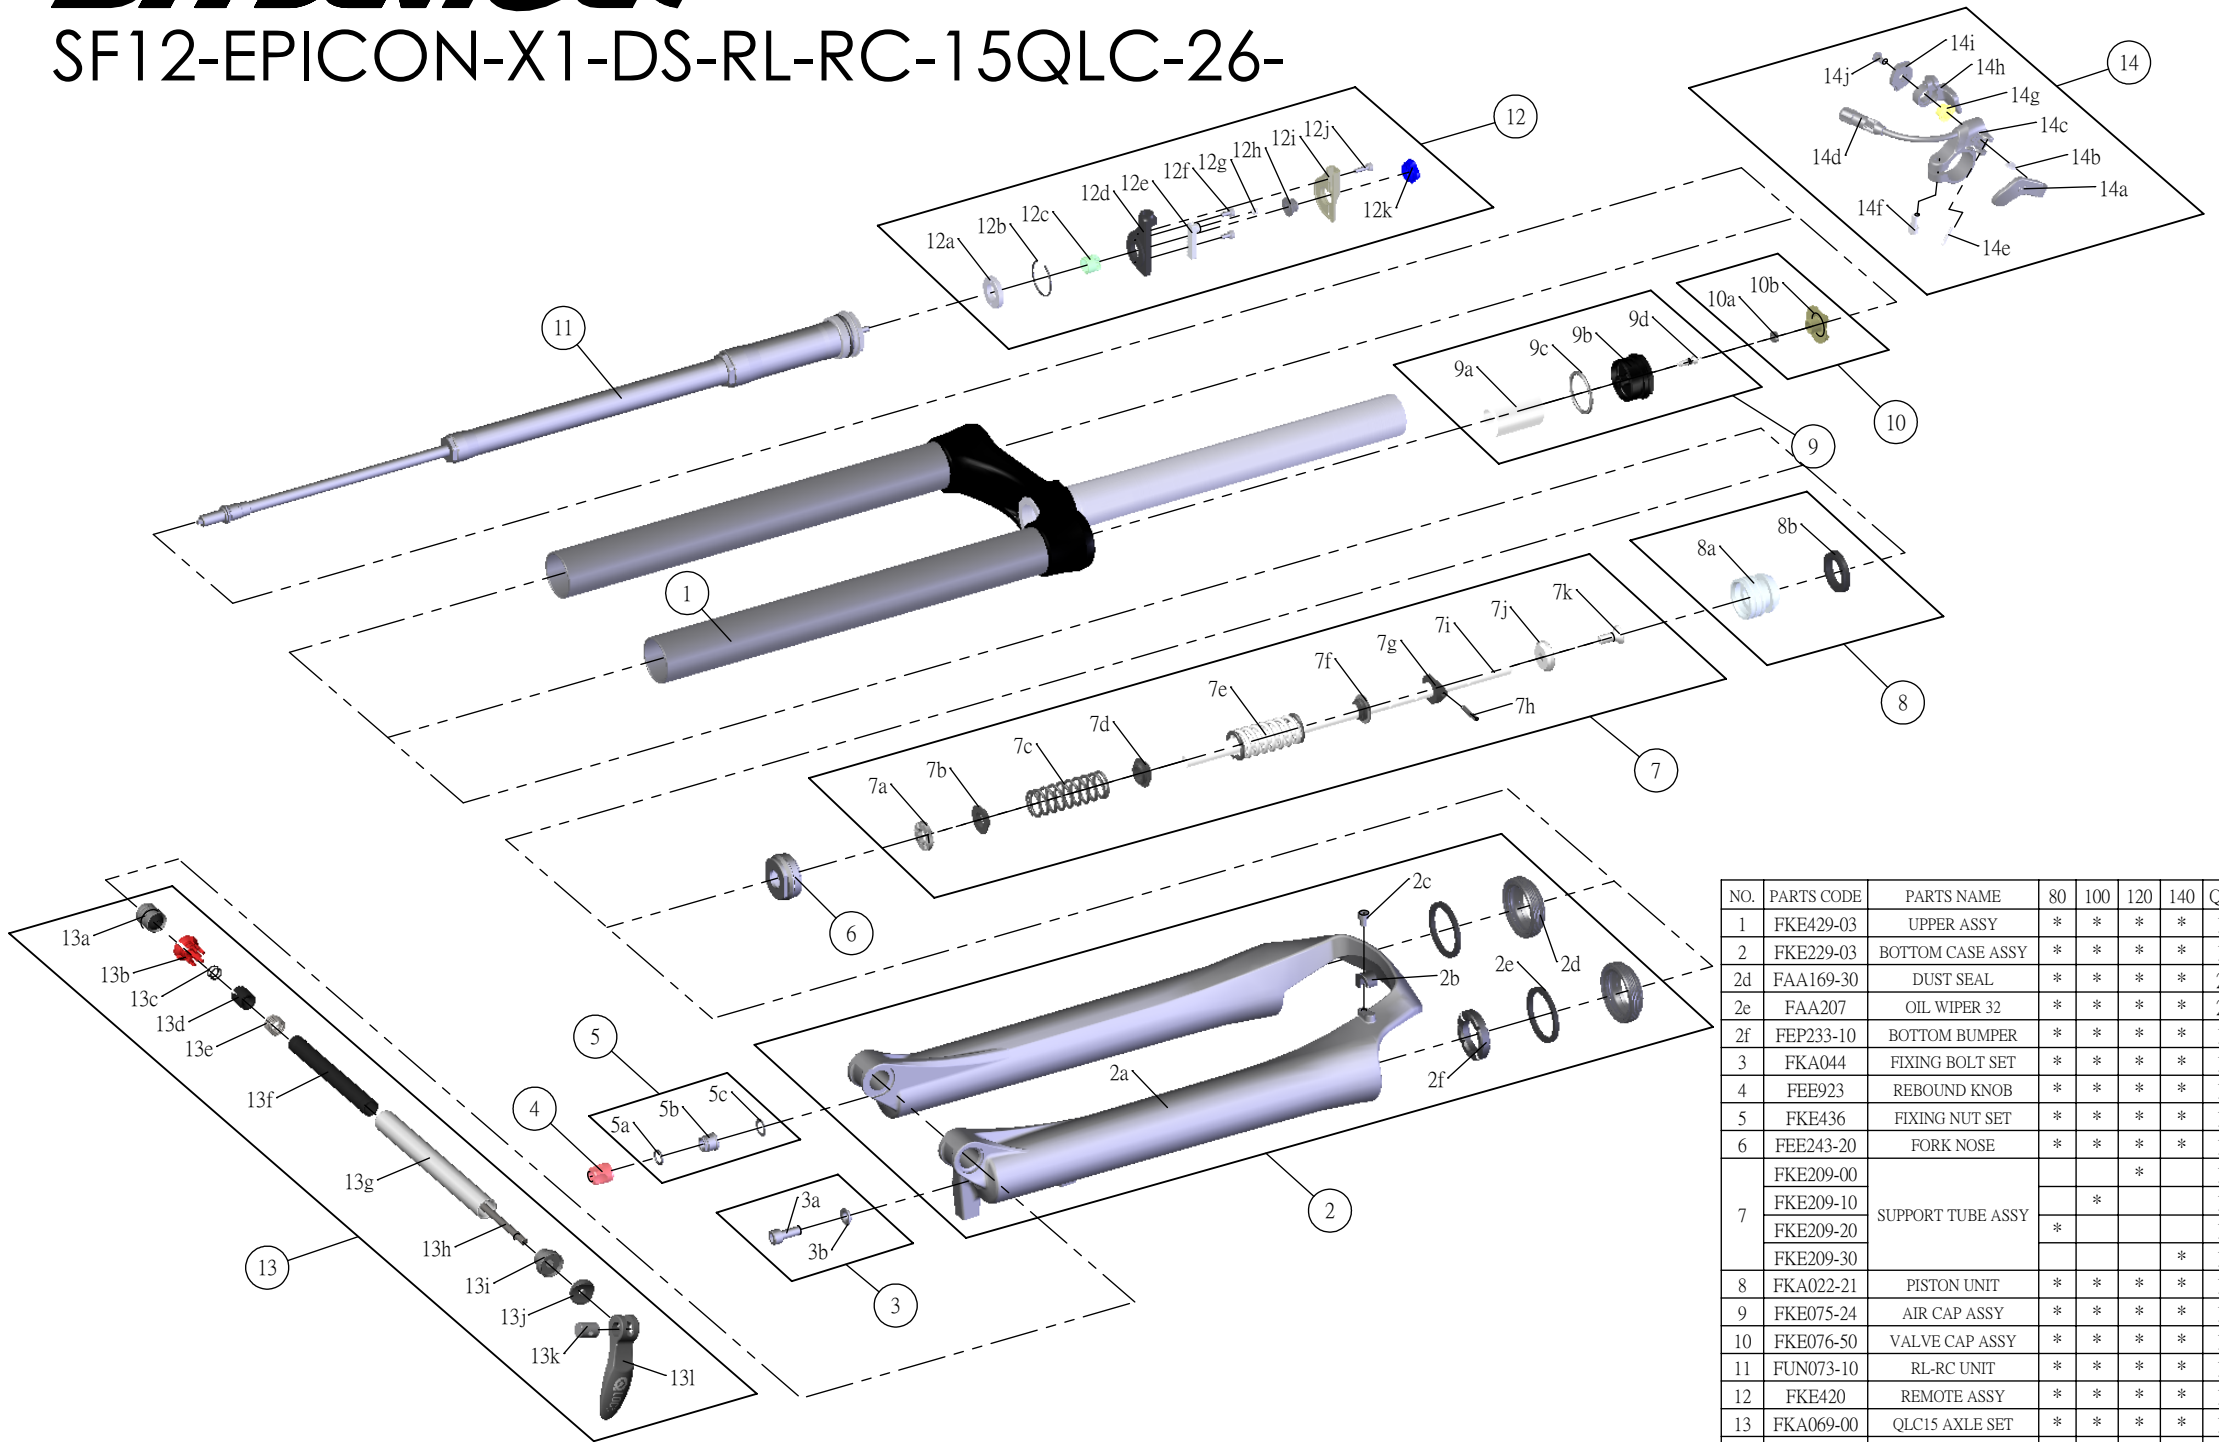

SUNTOUR

SF12-EPICON-X1-DS-RL-RC-15QLC-26-

Date	2013.07.19	Version	1
Amended			

NO.	PARTS CODE	PARTS NAME	80	100	120	140	QT
1	FKE429-03	UPPER ASSY	*	*	*	*	1
2	FKE229-03	BOTTOM CASE ASSY	*	*	*	*	1
2d	FAA169-30	DUST SEAL	*	*	*	*	2
2e	FAA207	OIL WIPER 32	*	*	*	*	2
2f	FEP233-10	BOTTOM BUMPER	*	*	*	*	1
3	FKA044	FIXING BOLT SET	*	*	*	*	1
4	FEE923	REBOUND KNOB	*	*	*	*	1
5	FKE436	FIXING NUT SET	*	*	*	*	1
6	FEE243-20	FORK NOSE	*	*	*	*	1
7	FKE209-00	SUPPORT TUBE ASSY			*		1
	FKE209-10			*		1	
	FKE209-20		*			1	
	FKE209-30					*	1
8	FKA022-21	PISTON UNIT	*	*	*	*	1
9	FKE075-24	AIR CAP ASSY	*	*	*	*	1
10	FKE076-50	VALVE CAP ASSY	*	*	*	*	1
11	FUN073-10	RL-RC UNIT	*	*	*	*	1
12	FKE420	REMOTE ASSY	*	*	*	*	1
13	FKA069-00	QLC15 AXLE SET	*	*	*	*	1
14	SL12SC-RLO	REMOTE LEVER ASSY	*	*	*	*	1