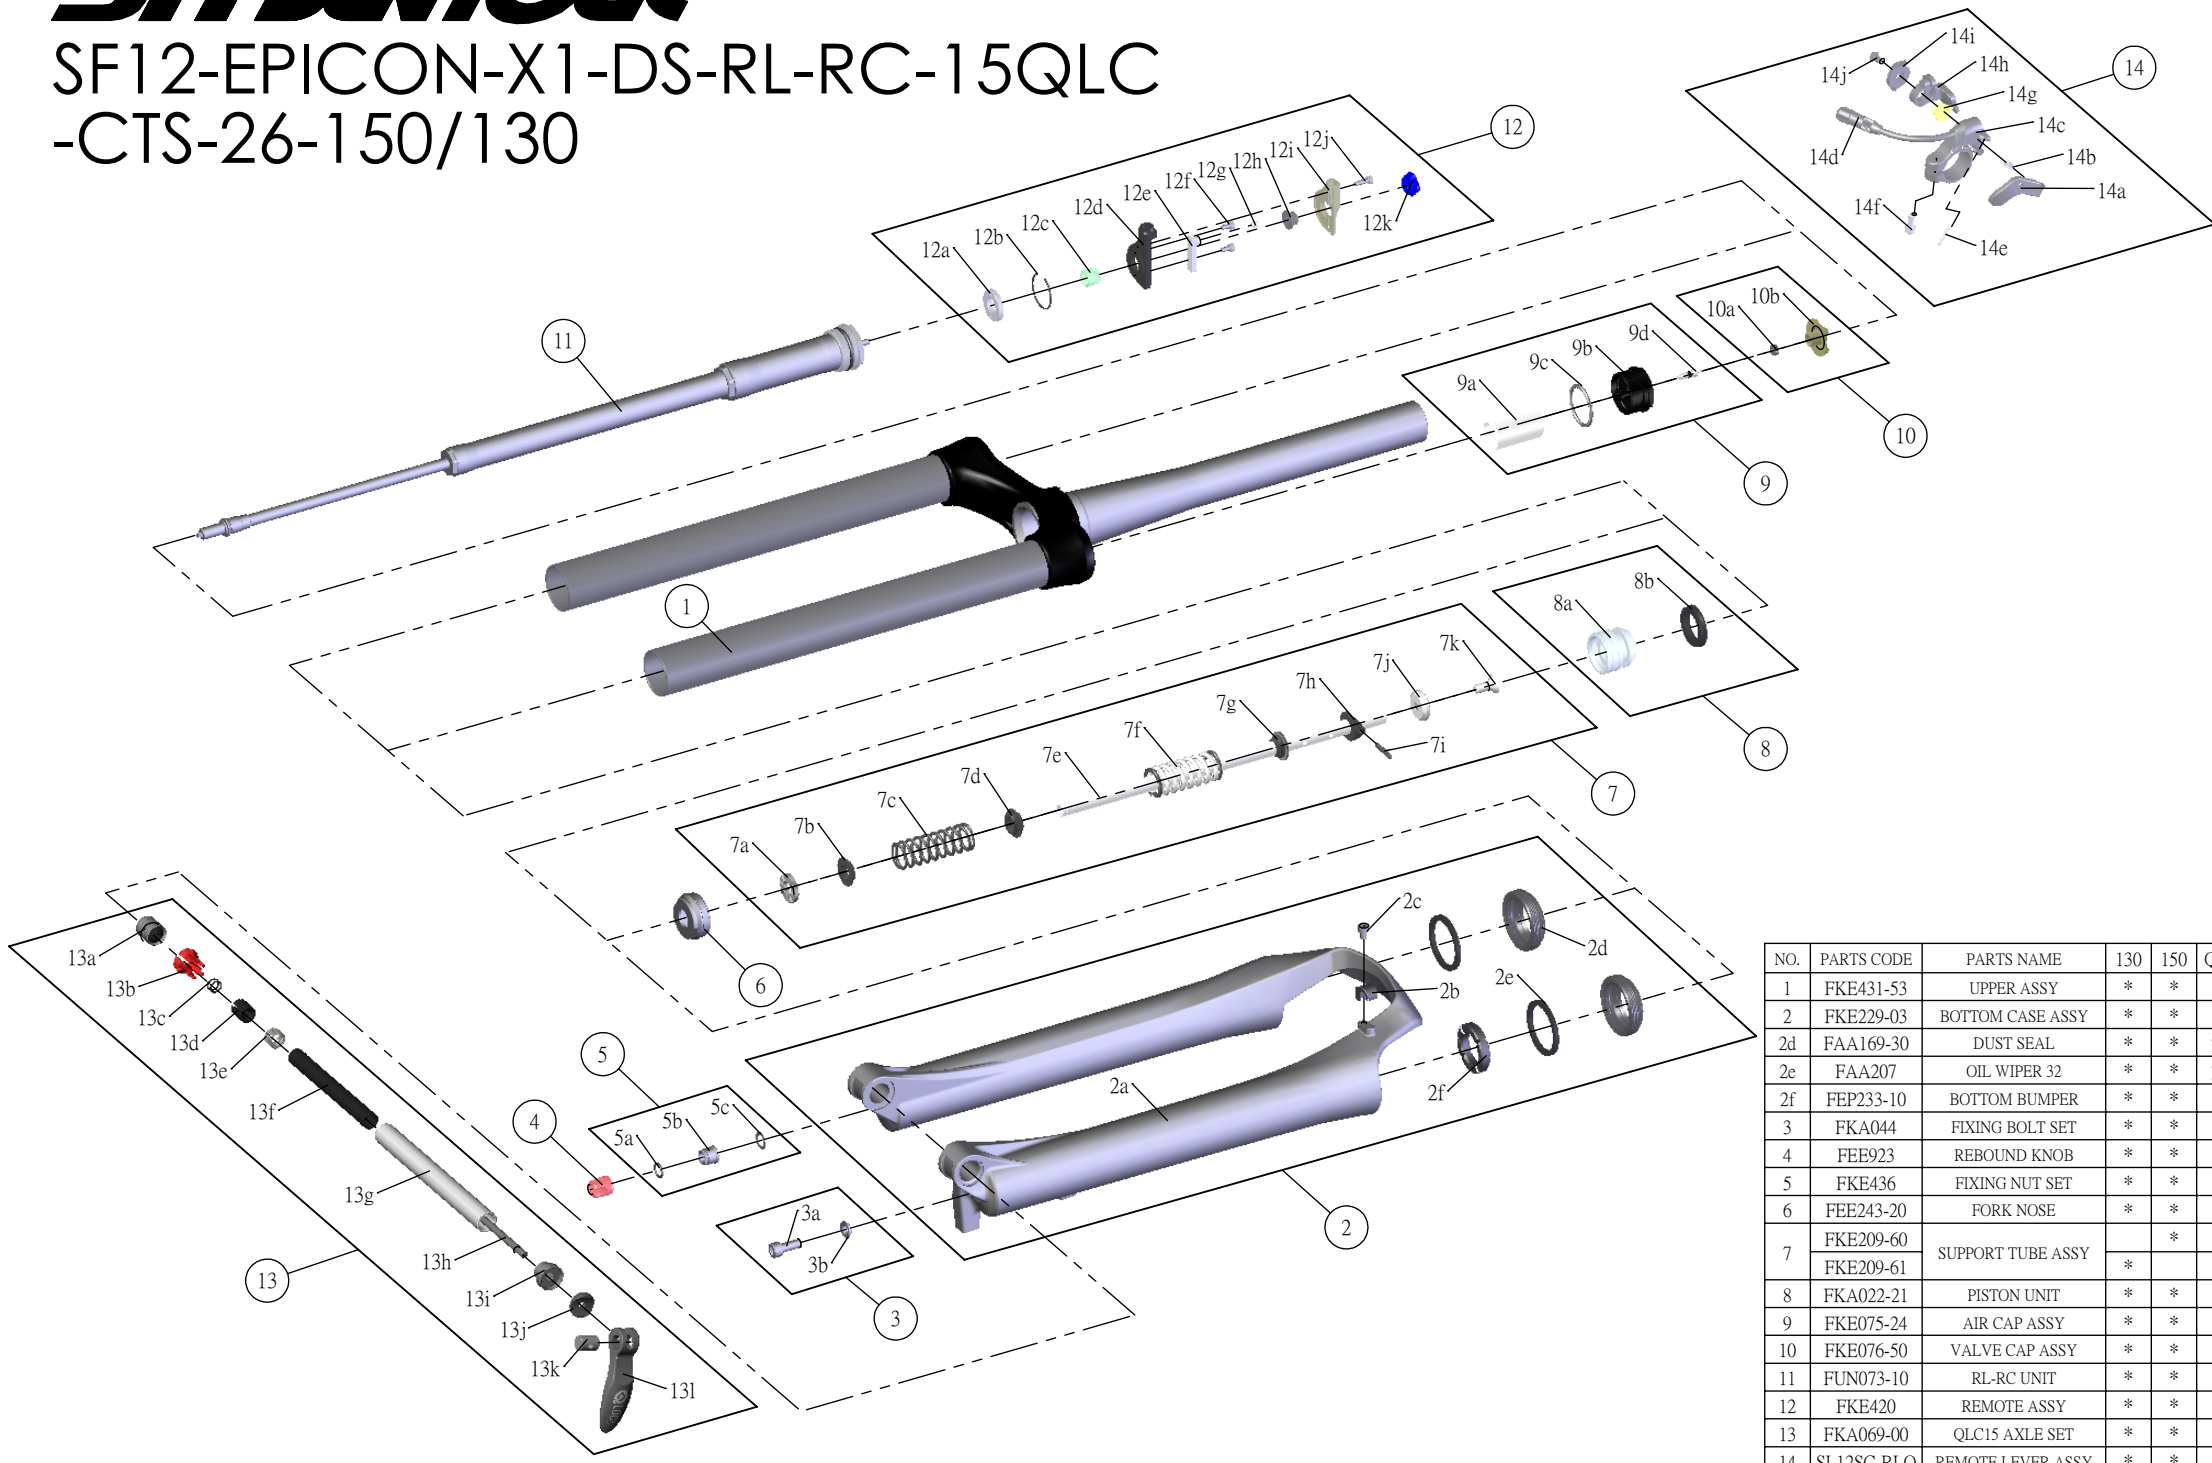

SUNTOUR

SF12-EPICON-X1-DS-RL-RC-15QLC -CTS-26-150/130

| | | | |
|---------|------------|---------|---|
| Date | 2013.07.19 | Version | 1 |
| Amended | | | |

| NO. | PARTS CODE | PARTS NAME | 130 | 150 | QT |
|-----|------------|-------------------|-----|-----|----|
| 1 | FKE431-53 | UPPER ASSY | * | * | 1 |
| 2 | FKE229-03 | BOTTOM CASE ASSY | * | * | 1 |
| 2d | FAA169-30 | DUST SEAL | * | * | 2 |
| 2e | FAA207 | OIL WIPER 32 | * | * | 2 |
| 2f | FEP233-10 | BOTTOM BUMPER | * | * | 1 |
| 3 | FKA044 | FIXING BOLT SET | * | * | 1 |
| 4 | FEE923 | REBOUND KNOB | * | * | 1 |
| 5 | FKE436 | FIXING NUT SET | * | * | 1 |
| 6 | FEE243-20 | FORK NOSE | * | * | 1 |
| 7 | FKE209-60 | SUPPORT TUBE ASSY | | * | 1 |
| | FKE209-61 | | * | * | 1 |
| 8 | FKA022-21 | PISTON UNIT | * | * | 1 |
| 9 | FKE075-24 | AIR CAP ASSY | * | * | 1 |
| 10 | FKE076-50 | VALVE CAP ASSY | * | * | 1 |
| 11 | FUN073-10 | RL-RC UNIT | * | * | 1 |
| 12 | FKE420 | REMOTE ASSY | * | * | 1 |
| 13 | FKA069-00 | QLC15 AXLE SET | * | * | 1 |
| 14 | SL12SC-RLO | REMOTE LEVER ASSY | * | * | 1 |