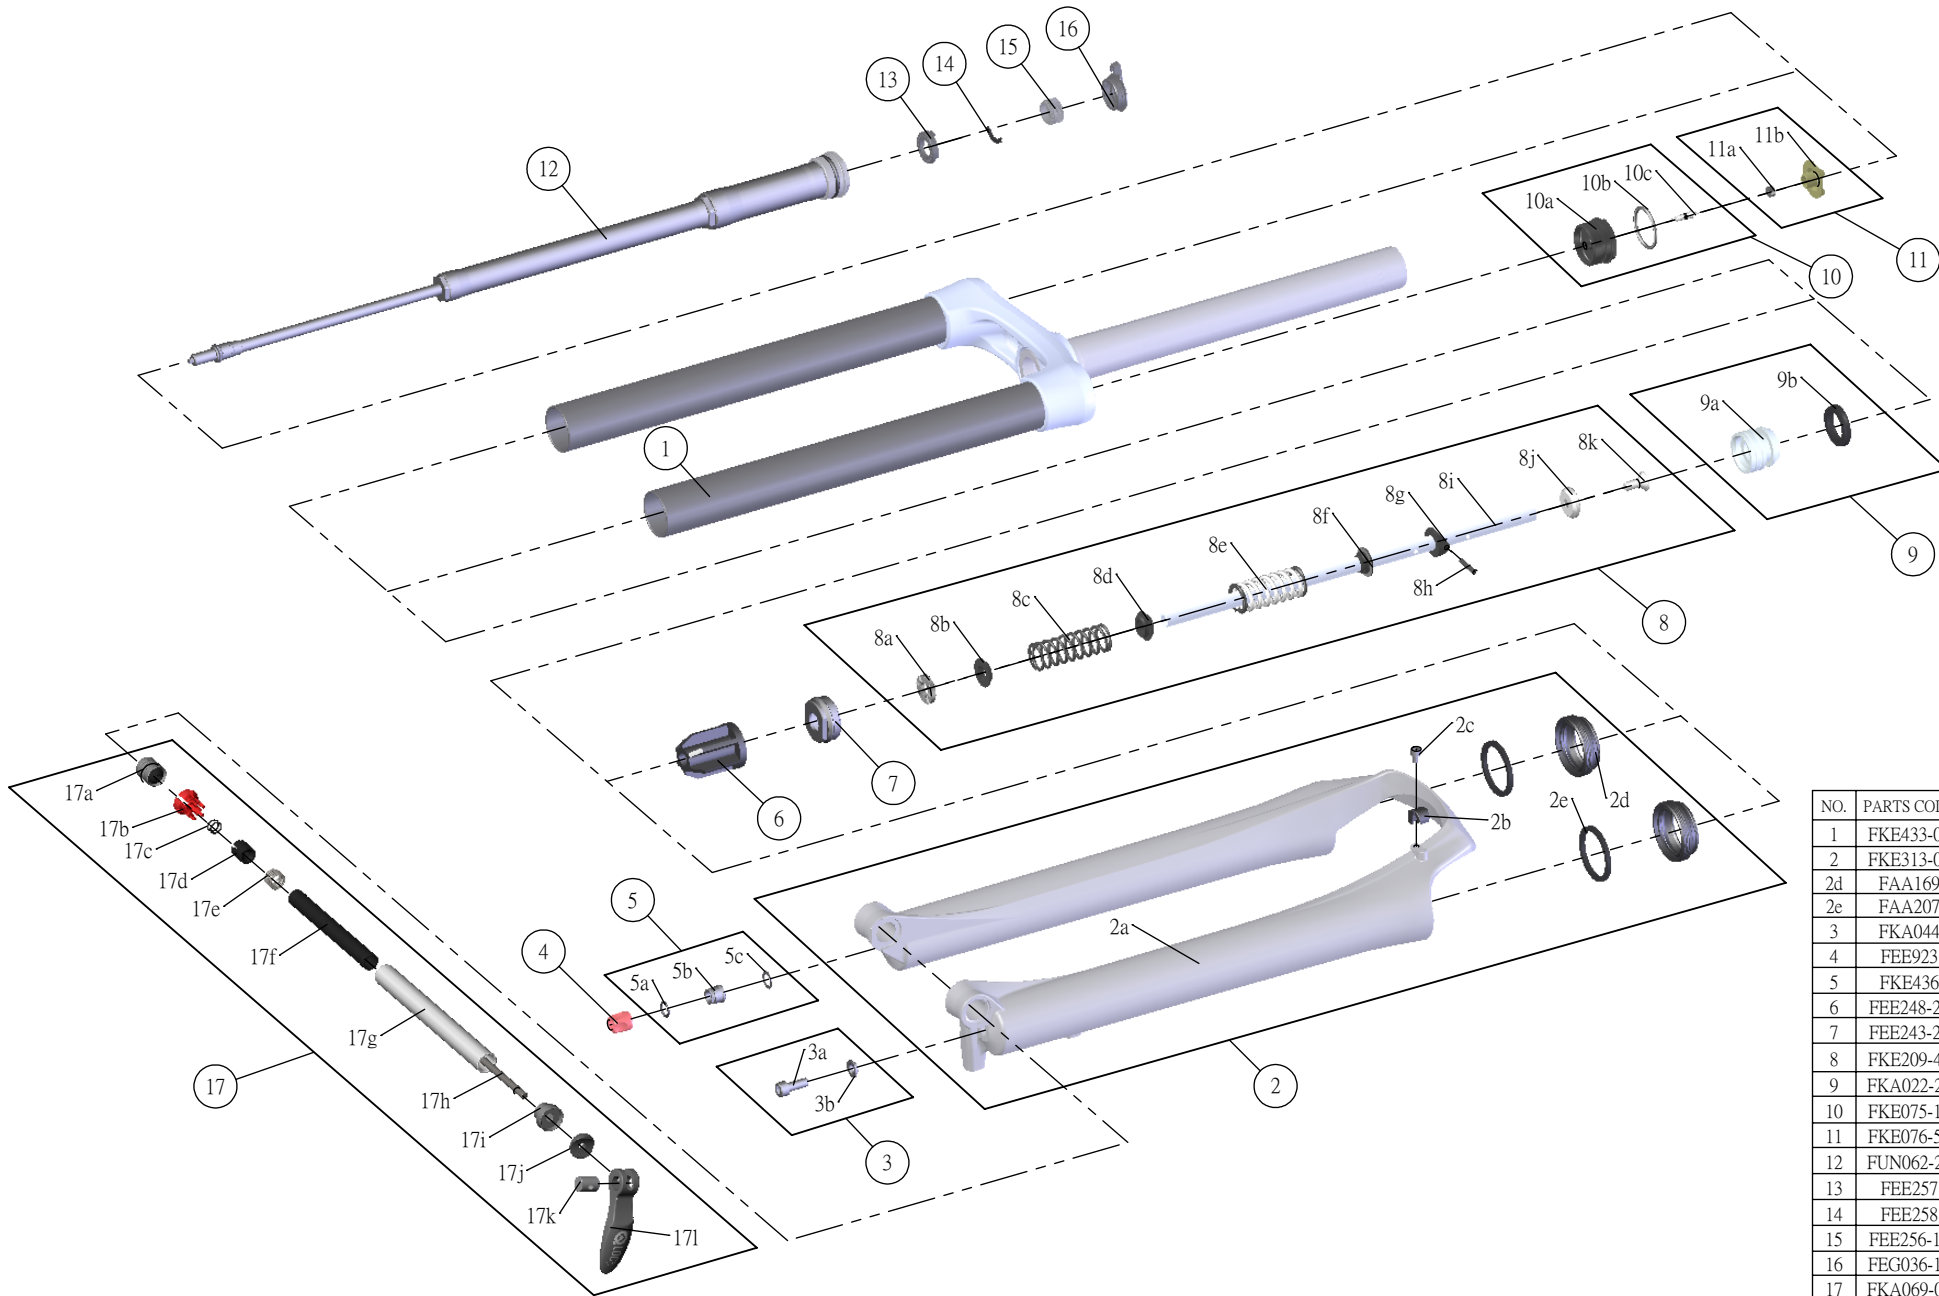

## SF12-EPICON-X2-DS-LO-R-lite-15QLC-29-100

Date	2013.07.22	Version	1
Amended			

NO.	PARTS CODE	PARTS NAME	100	QT
1	FKE433-02	UPPER ASSY	*	1
2	FKE313-01	BOTTOM CASE ASSY	*	1
2d	FAA169	DUST SEAL	*	2
2e	FAA207	OIL WIPER 32	*	2
3	FKA044	FIXING BOLT SET	*	1
4	FEE923	REBOUND KNOB	*	1
5	FKE436	FIXING NUT SET	*	1
6	FEE248-20	BOTTOM STOPPER	*	1
7	FEE243-20	FORK NOSE	*	1
8	FKE209-41	SUPPORT TUBE ASSY	*	1
9	FKA022-21	PISTON UNIT	*	1
10	FKE075-14	AIR CAP ASSY	*	1
11	FKE076-50	VALVE CAP ASSY	*	1
12	FUN062-20	LOR UNIT	*	1
13	FEE257	CLICK HOLDER	*	1
14	FEE258	ADJUST CLICK	*	1
15	FEE256-10	ADJUST CORE	*	1
16	FEG036-10	LOCK OUT KNOB	*	1
17	FKA069-00	QLC15 AXLE SET	*	1