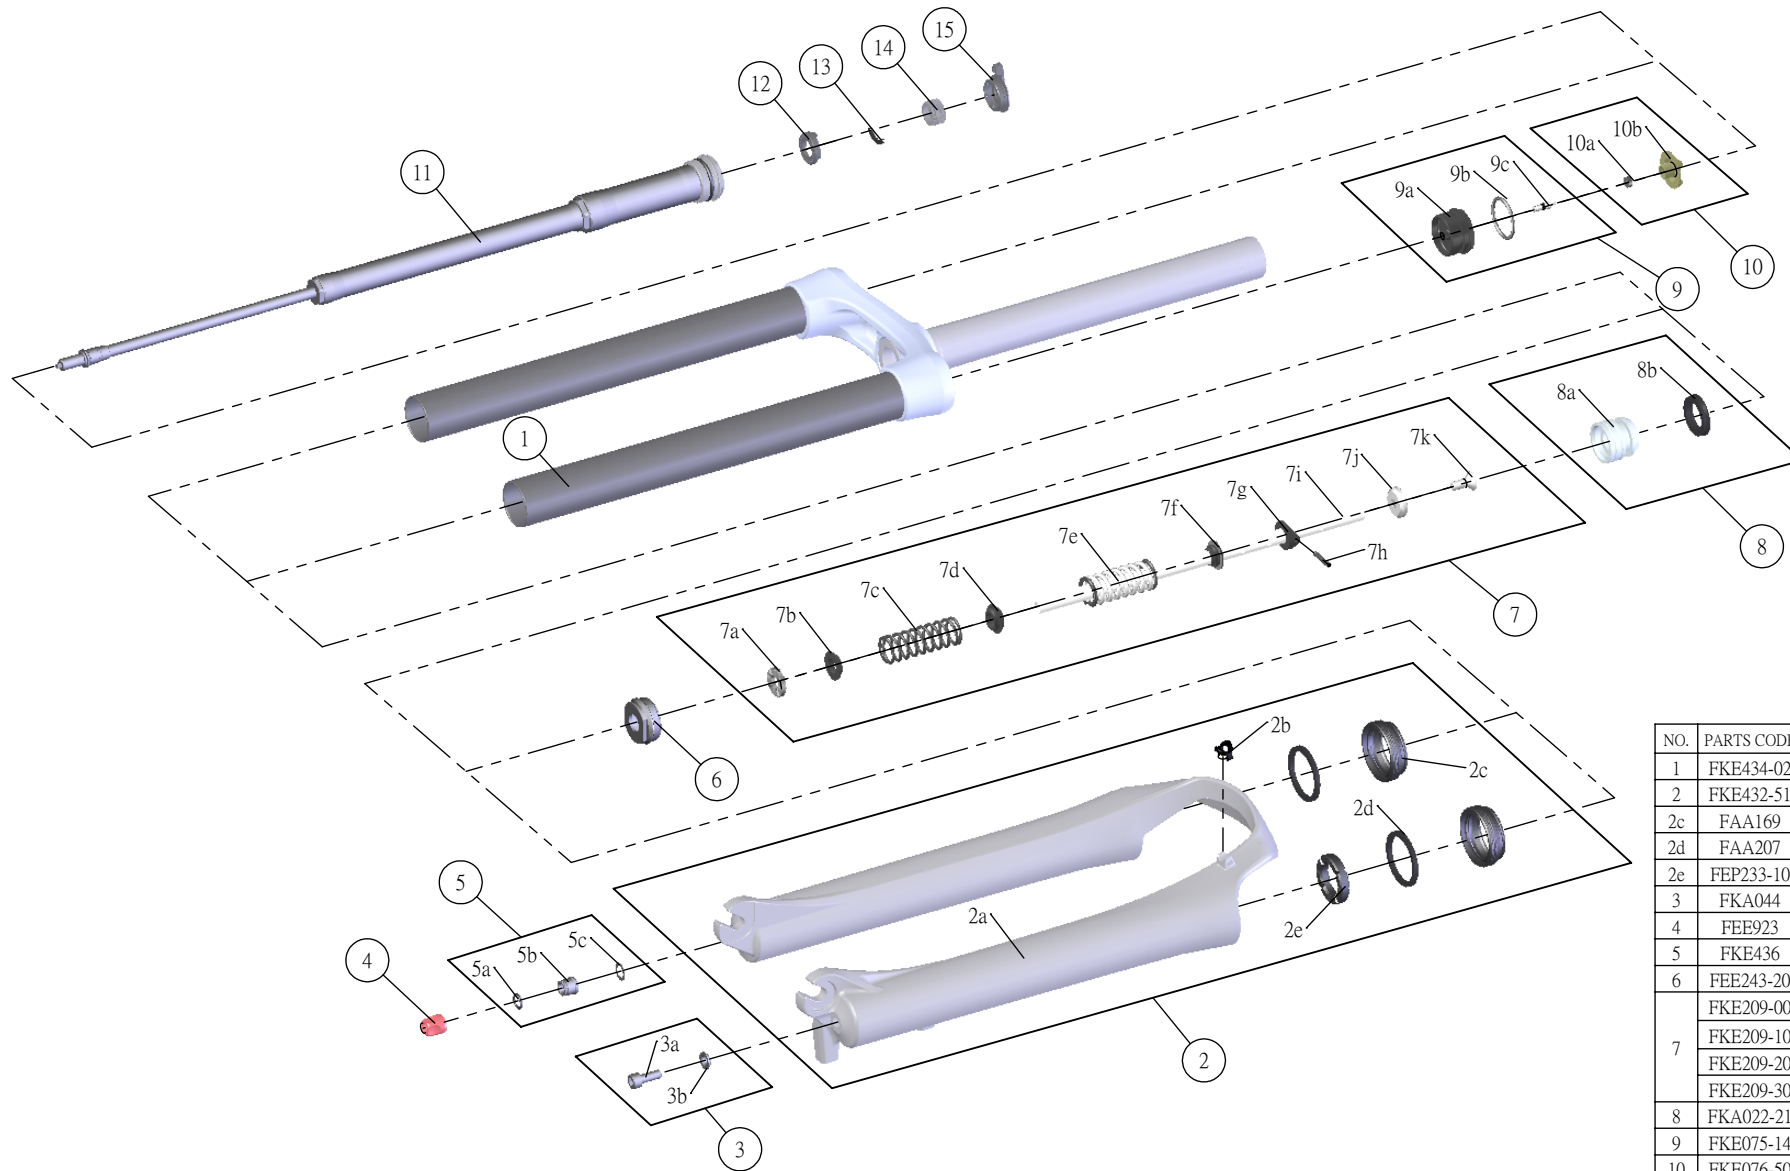

## SF12-EPICON-X2-DS-LO-R-lite-26-

Date	2013.07.22	Version	1
Amended			

NO.	PARTS CODE	PARTS NAME	80	100	120	140	QT
1	FKE434-02	UPPER ASSY	*	*	*	*	1
2	FKE432-51	BOTTOM CASE ASSY	*	*	*	*	1
2c	FAA169	DUST SEAL	*	*	*	*	2
2d	FAA207	OIL WIPER 32	*	*	*	*	2
2e	FEP233-10	BOTTOM BUMPER	*	*	*	*	1
3	FKA044	FIXING BOLT SET	*	*	*	*	1
4	FEE923	REBOUND KNOB	*	*	*	*	1
5	FKE436	FIXING NUT SET	*	*	*	*	1
6	FEE243-20	FORK NOSE	*	*	*	*	1
7	FKE209-00	SUPPORT TUBE ASSY			*		1
	FKE209-10		*			1	
	FKE209-20		*			1	
	FKE209-30		*			1	
8	FKA022-21	PISTON UNIT	*	*	*	*	1
9	FKE075-14	AIR CAP ASSY	*	*	*	*	1
10	FKE076-50	VALVE CAP ASSY	*	*	*	*	1
11	FUN062-10	LOR UNIT	*	*	*	*	1
12	FEE257	CLICK HOLDER	*	*	*	*	1
13	FEE258	ADJUST CLICK	*	*	*	*	1
14	FEE256-10	ADJUST CORE	*	*	*	*	1
15	FEG036-10	LOCK OUT KNOB	*	*	*	*	1