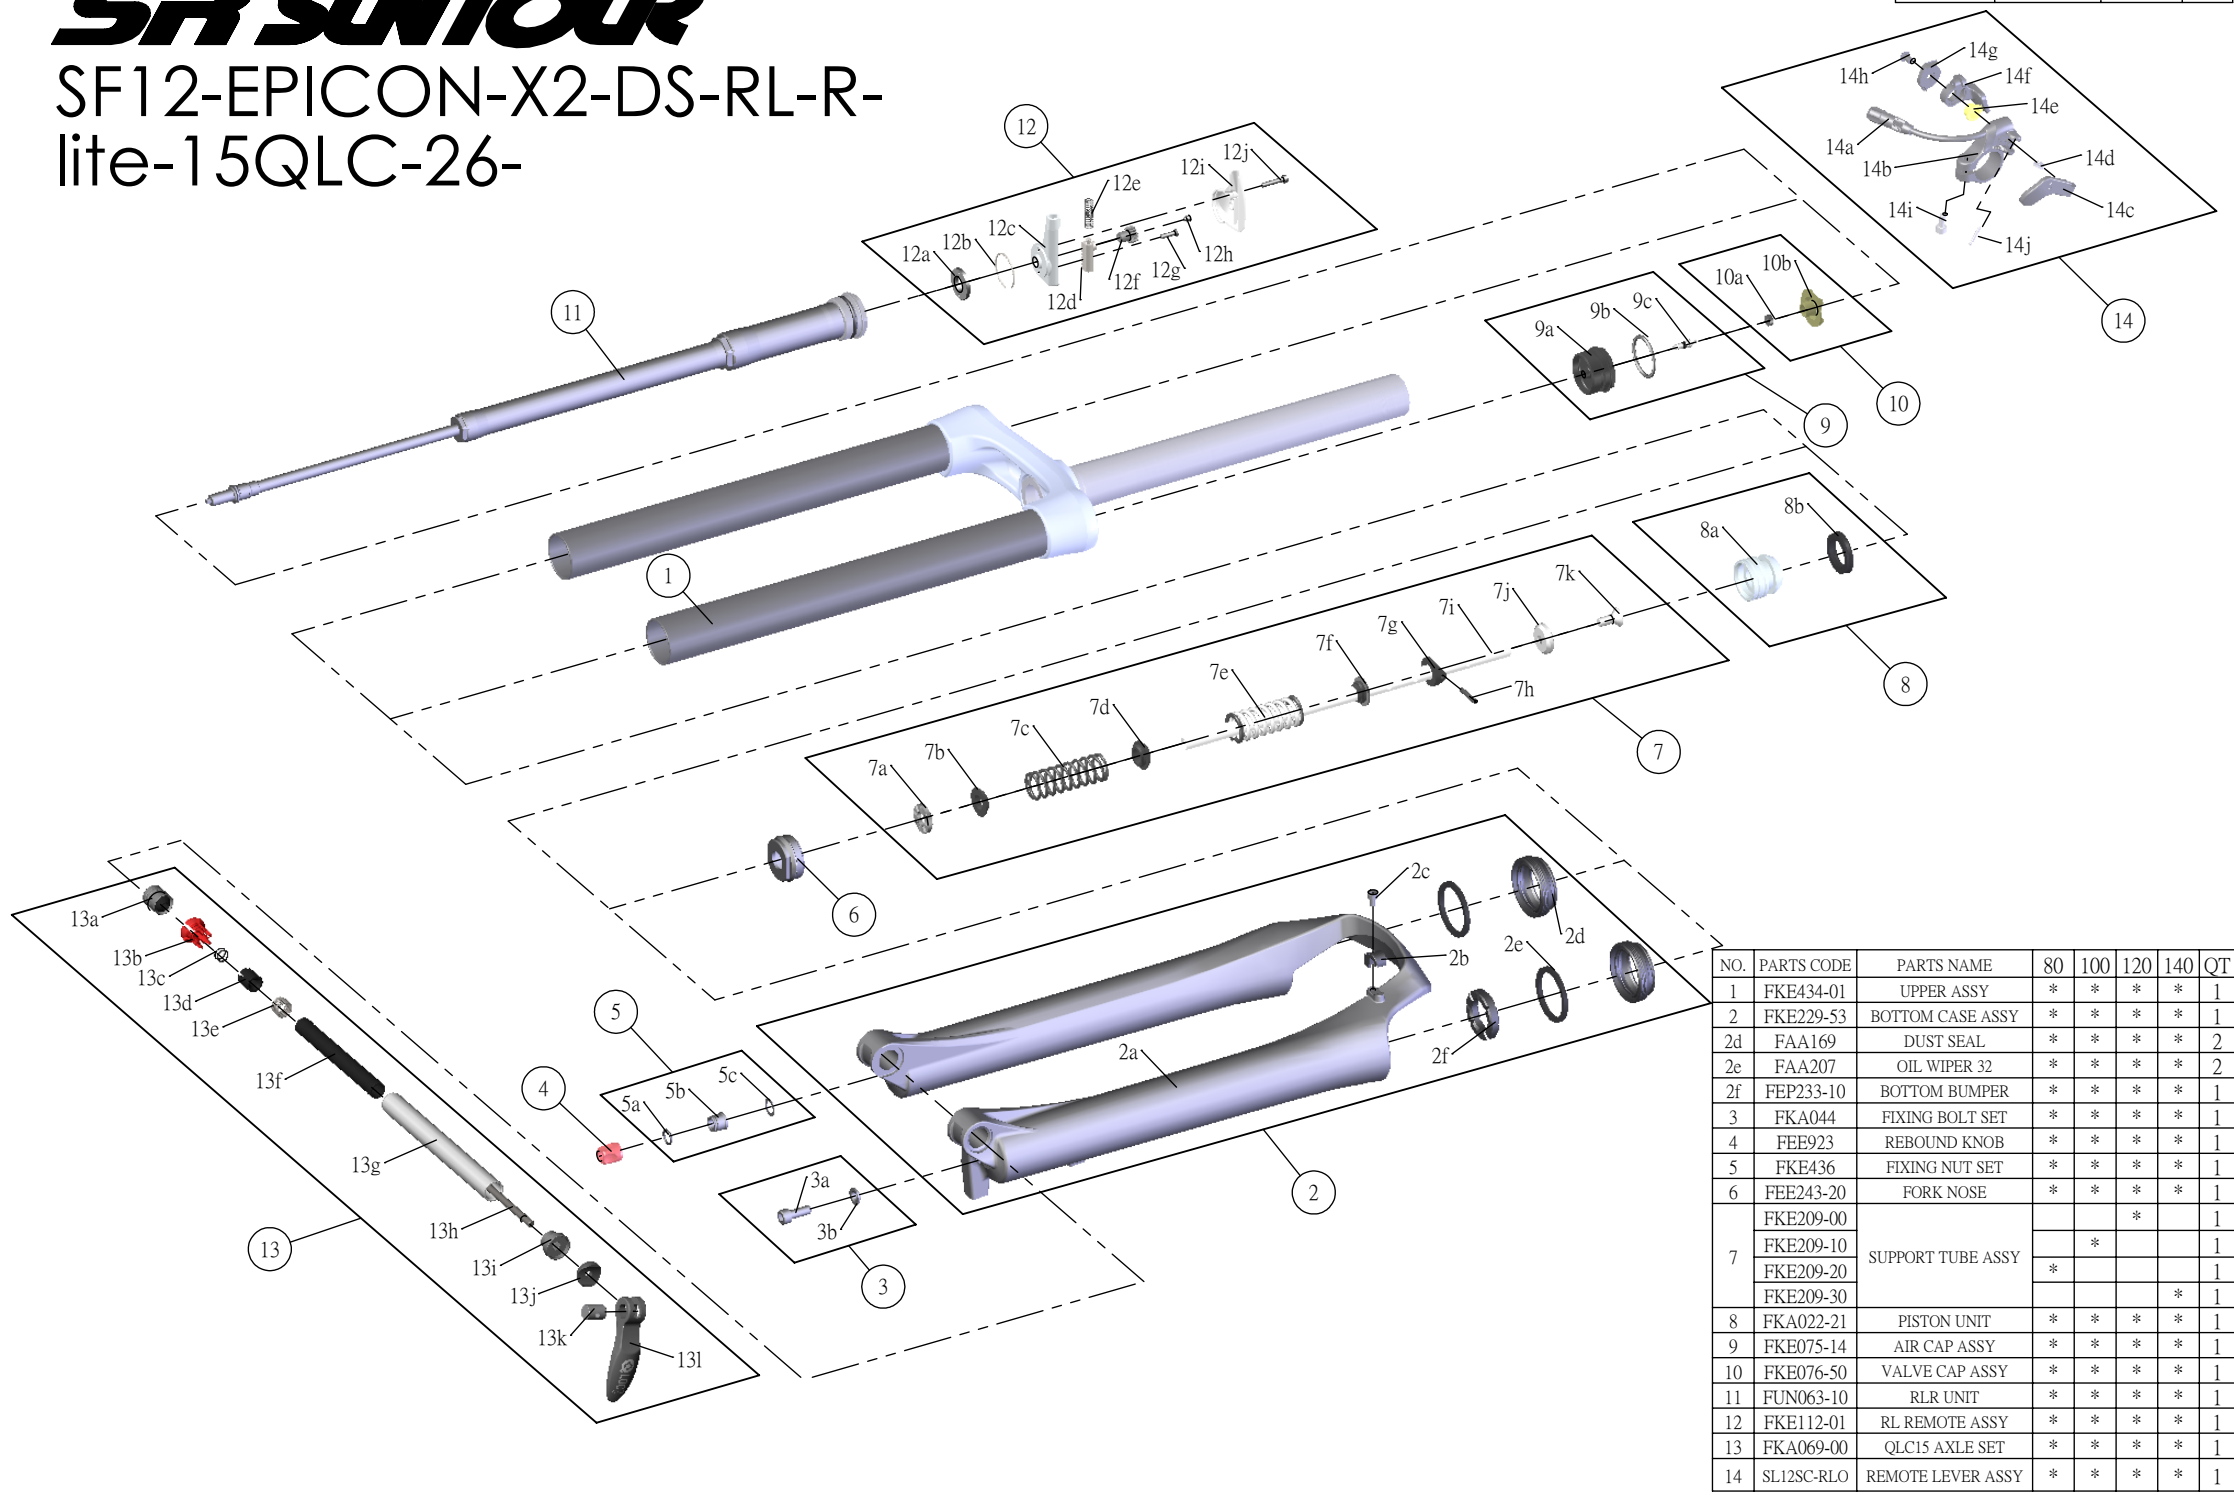

# SF SUNTOUR

## SF12-EPICON-X2-DS-RL-R- lite-15QLC-26-

Date	2013.07.22	Version	1
Amended			

NO.	PARTS CODE	PARTS NAME	80	100	120	140	QT
1	FKE434-01	UPPER ASSY	*	*	*	*	1
2	FKE229-53	BOTTOM CASE ASSY	*	*	*	*	1
2d	FAA169	DUST SEAL	*	*	*	*	2
2e	FAA207	OIL WIPER 32	*	*	*	*	2
2f	FEP233-10	BOTTOM BUMPER	*	*	*	*	1
3	FKA044	FIXING BOLT SET	*	*	*	*	1
4	FEE923	REBOUND KNOB	*	*	*	*	1
5	FKE436	FIXING NUT SET	*	*	*	*	1
6	FEE243-20	FORK NOSE	*	*	*	*	1
7	FKE209-00	SUPPORT TUBE ASSY			*		1
	FKE209-10		*				1
	FKE209-20		*				1
	FKE209-30					*	1
8	FKA022-21	PISTON UNIT	*	*	*	*	1
9	FKE075-14	AIR CAP ASSY	*	*	*	*	1
10	FKE076-50	VALVE CAP ASSY	*	*	*	*	1
11	FUN063-10	RLR UNIT	*	*	*	*	1
12	FKE112-01	RL REMOTE ASSY	*	*	*	*	1
13	FKA069-00	QLC15 AXLE SET	*	*	*	*	1
14	SL12SC-RLO	REMOTE LEVER ASSY	*	*	*	*	1