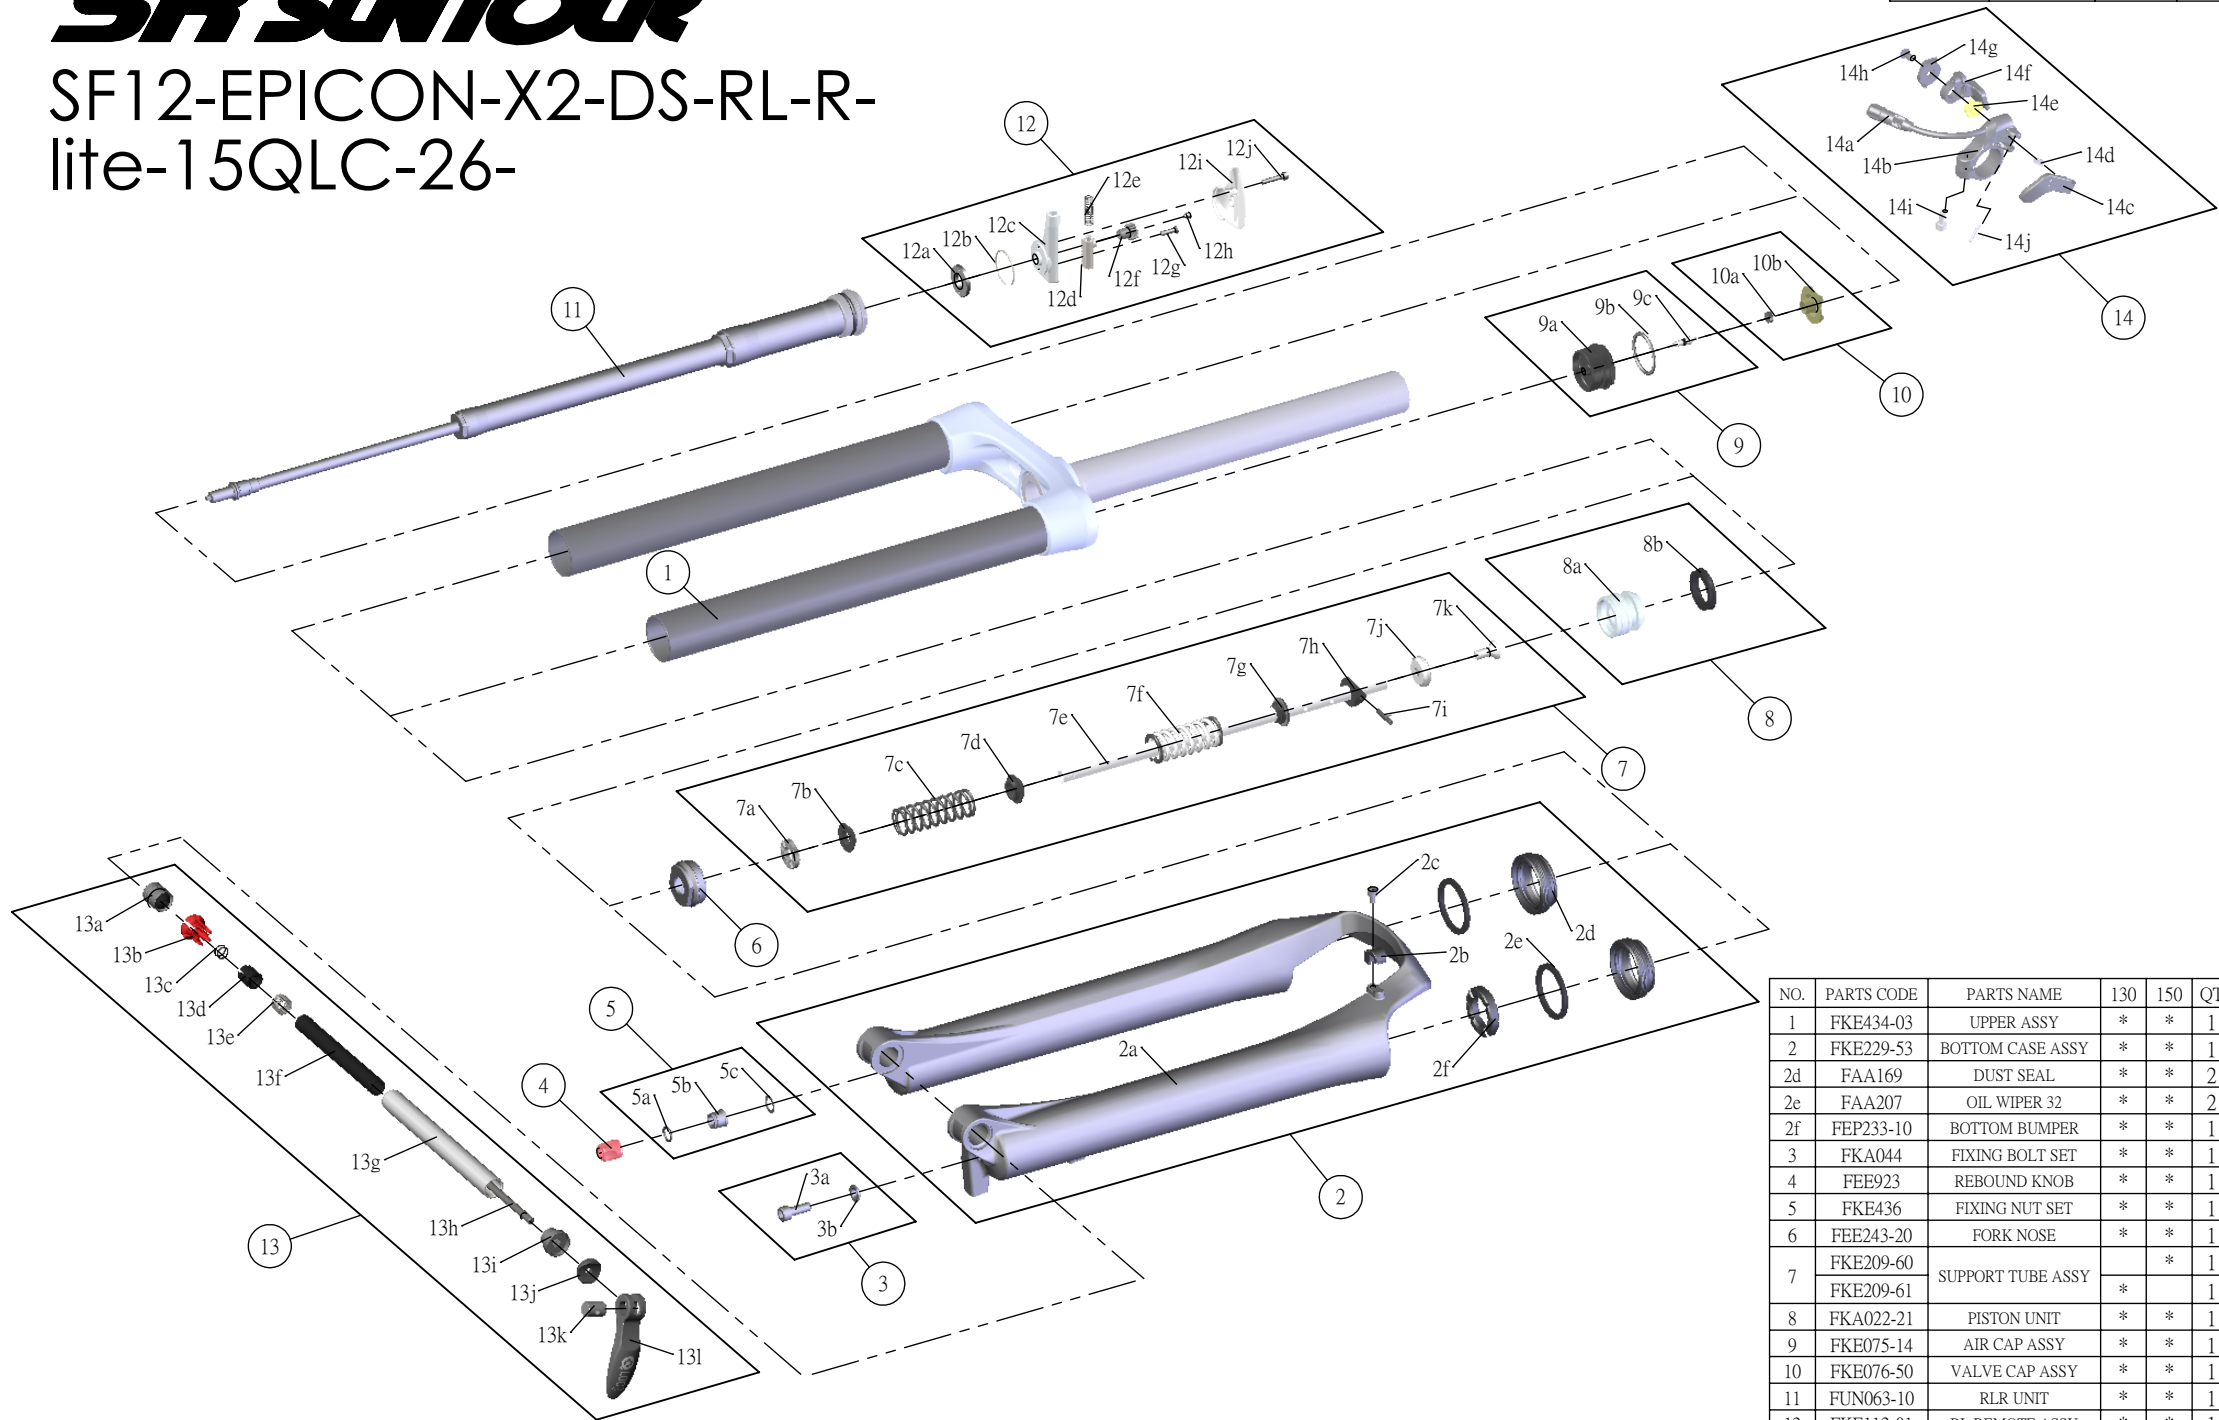

SUNTOUR

SF12-EPICON-X2-DS-RL-R- lite-15QLC-26-

Date	2013.07.22	Version	1
Amended			

NO.	PARTS CODE	PARTS NAME	130	150	QT
1	FKE434-03	UPPER ASSY	*	*	1
2	FKE229-53	BOTTOM CASE ASSY	*	*	1
2d	FAA169	DUST SEAL	*	*	2
2e	FAA207	OIL WIPER 32	*	*	2
2f	FEP233-10	BOTTOM BUMPER	*	*	1
3	FKA044	FIXING BOLT SET	*	*	1
4	FEE923	REBOUND KNOB	*	*	1
5	FKE436	FIXING NUT SET	*	*	1
6	FEE243-20	FORK NOSE	*	*	1
7	FKE209-60	SUPPORT TUBE ASSY		*	1
	FKE209-61		*		
8	FKA022-21	PISTON UNIT	*	*	1
9	FKE075-14	AIR CAP ASSY	*	*	1
10	FKE076-50	VALVE CAP ASSY	*	*	1
11	FUN063-10	RLR UNIT	*	*	1
12	FKE112-01	RL REMOTE ASSY	*	*	1
13	FKA069-00	QLC15 AXLE SET	*	*	1
14	SL12SC-RLO	REMOTE LEVER ASSY	*	*	1