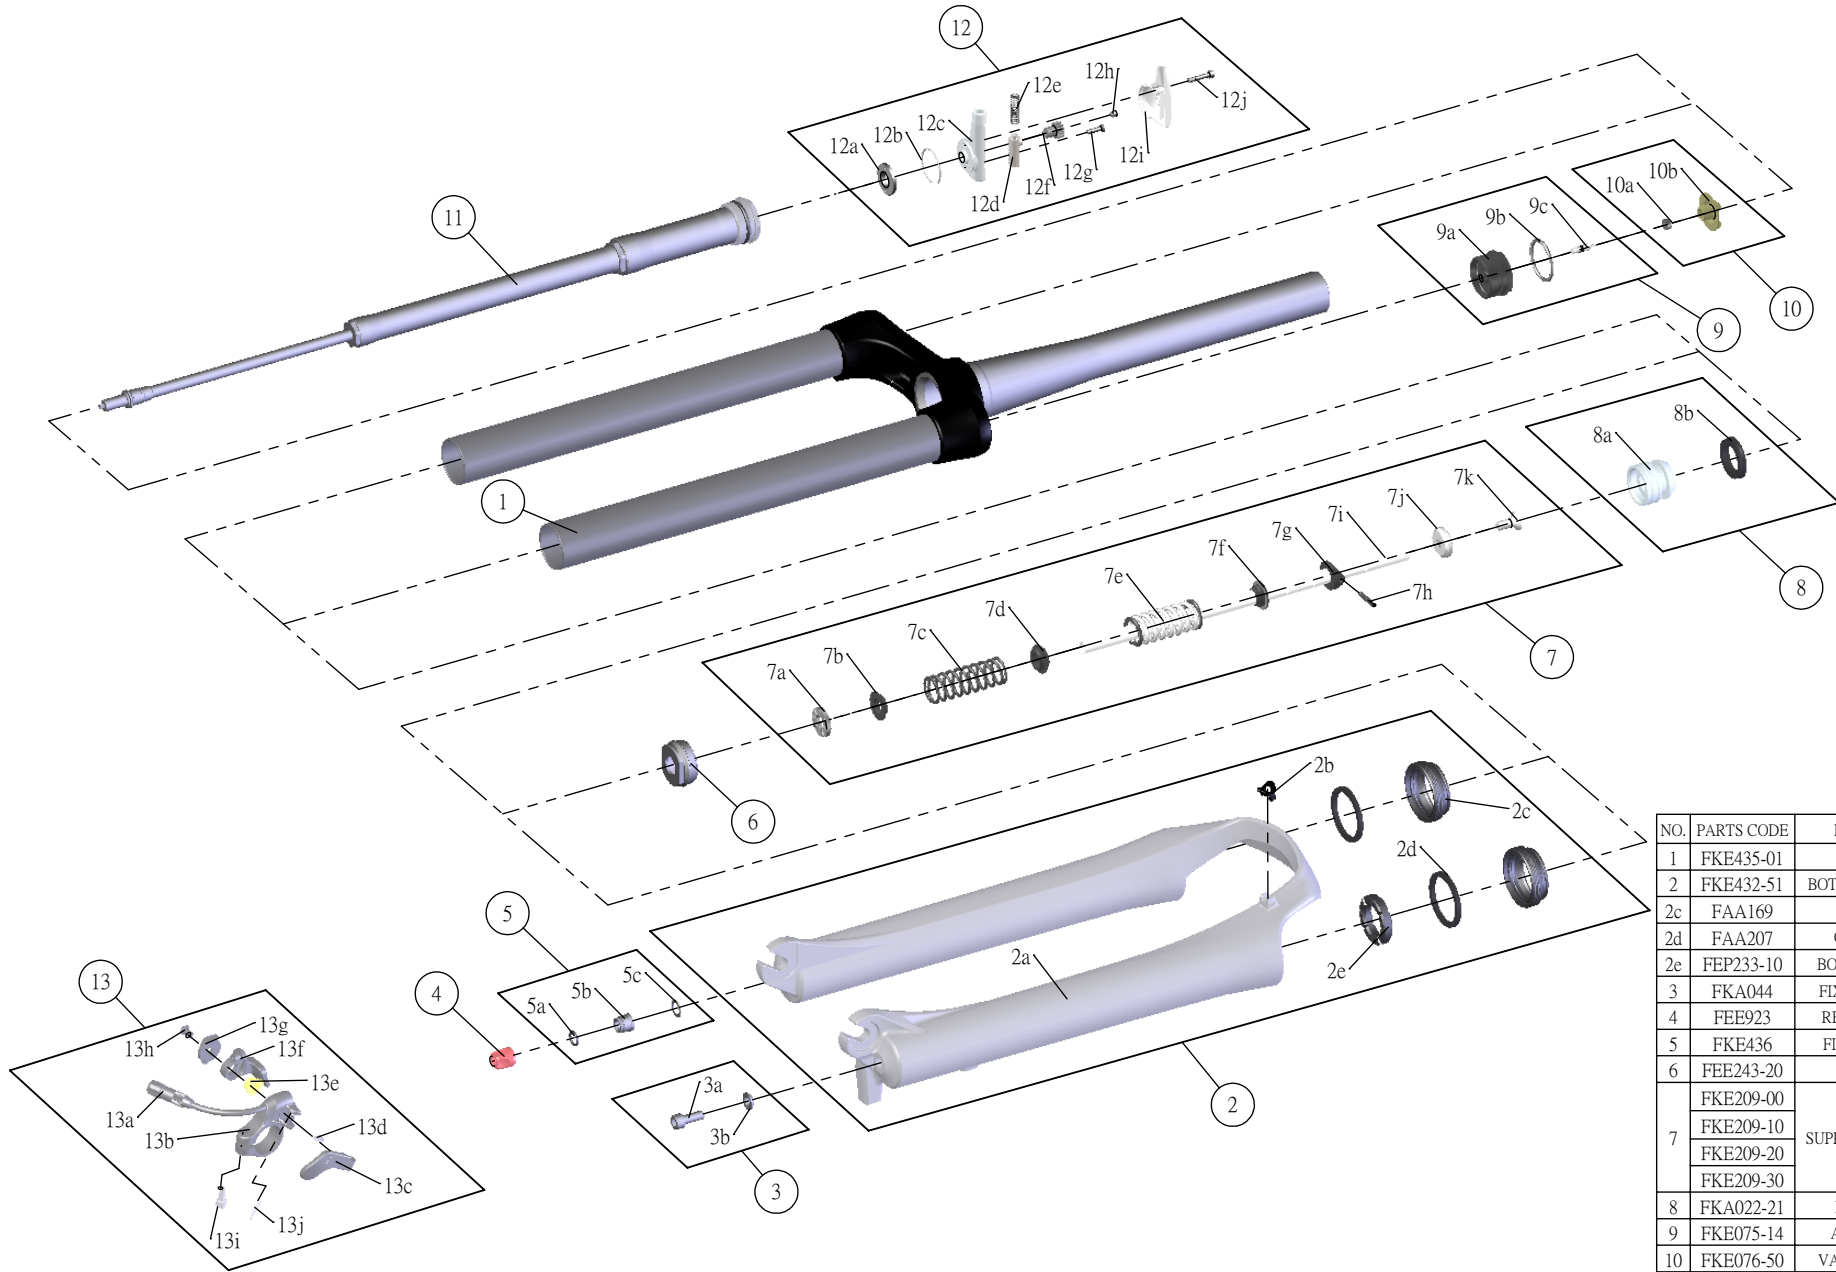

# SUNTOUR

## SF12-EPICON-X2-DS-RL-R-lite-CTS-26-

Date	2013.07.22	Version	1
Amended			

NO.	PARTS CODE	PARTS NAME	80	100	120	140	QT
1	FKE435-01	UPPER ASSY	*	*	*	*	1
2	FKE432-51	BOTTOM CASE ASSY	*	*	*	*	1
2c	FAA169	DUST SEAL	*	*	*	*	2
2d	FAA207	OIL WIPER 32	*	*	*	*	2
2e	FEP233-10	BOTTOM BUMPER	*	*	*	*	1
3	FKA044	FIXING BOLT SET	*	*	*	*	1
4	FEE923	REBOUND KNOB	*	*	*	*	1
5	FKE436	FIXING NUT SET	*	*	*	*	1
6	FEE243-20	FORK NOSE	*	*	*	*	1
7	FKE209-00	SUPPORT TUBE ASSY			*		1
	FKE209-10			*		1	
	FKE209-20		*			1	
	FKE209-30				*	1	
8	FKA022-21	PISTON UNIT	*	*	*	*	1
9	FKE075-14	AIR CAP ASSY	*	*	*	*	1
10	FKE076-50	VALVE CAP ASSY	*	*	*	*	1
11	FUN063-10	RLR UNIT	*	*	*	*	1
12	FKE112-01	RL REMOTE ASSY	*	*	*	*	1
13	SL12SC-RLO	REMOTE LEVER ASSY	*	*	*	*	1