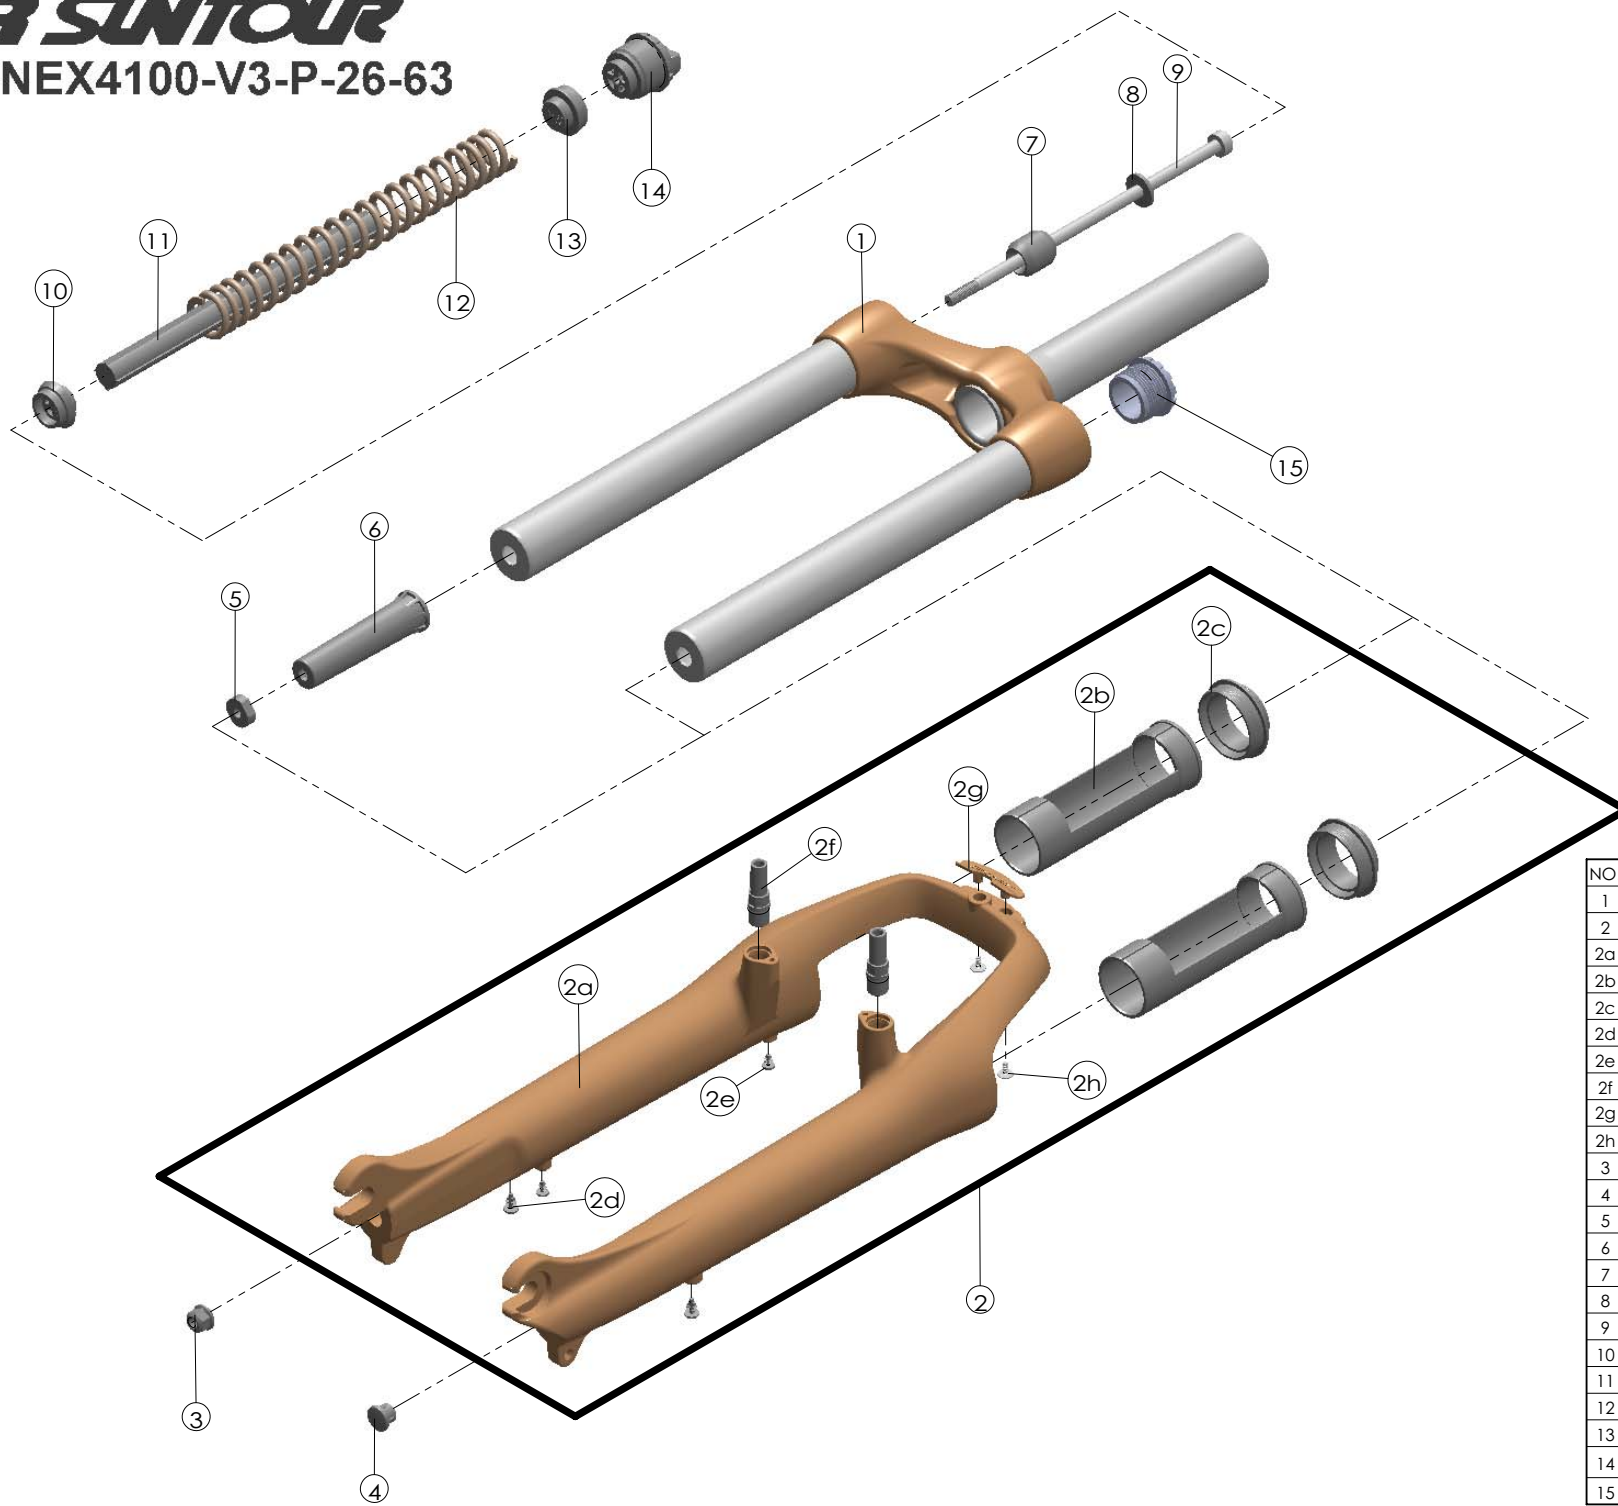

# SR SUNTOUR

## SF12-NEX4100-V3-P-26-63

Date	2011.3.15	Version	1
Amended			

NO.	PART NAME	PART CODE	QTY.
1	UPPER ASSY	FKE338-01	1
2	BOTTOM CASE ASSY	FKE416	1
2a	BOTTOM CASE	FPB323	1
2b	SLIDER SLEEVE	FEE942	2
2c	DUST SEAL	FAA125-40	2
2d	MOUNT CAP Φ5.4	FAA199	2
2e	MOUNT CAP Φ4.4	FAA199-10	2
2f	CANTI BOSS	FSB241-16	2
2g	BRACE COVER	FEE716	1
2h	TAPPING SCREW	FSB114-20	2
3	FIXING NUT	FSN023	1
4	BOTTOM CAP	FEE795	1
5	NUT PLATE	FSN025	1
6	BOTTOM STOPPER	FEE451	1
7	REBOUND RUBBER	FEP086-10	1
8	WASHER	FSW003	1
9	FIXING BOLT	FSB067-90	1
10	SPRING GUIDE LOWER	FEE468-10	1
11	DAMPER	FEP262-50	1
12	MAIN SPRING	FEP503	1
13	SPRING GUIDE UPPER	FEE467-10	1
14	CONTROL ADJUST SYSTEM	FKE008-11	1
15	CAP	FEE830	1