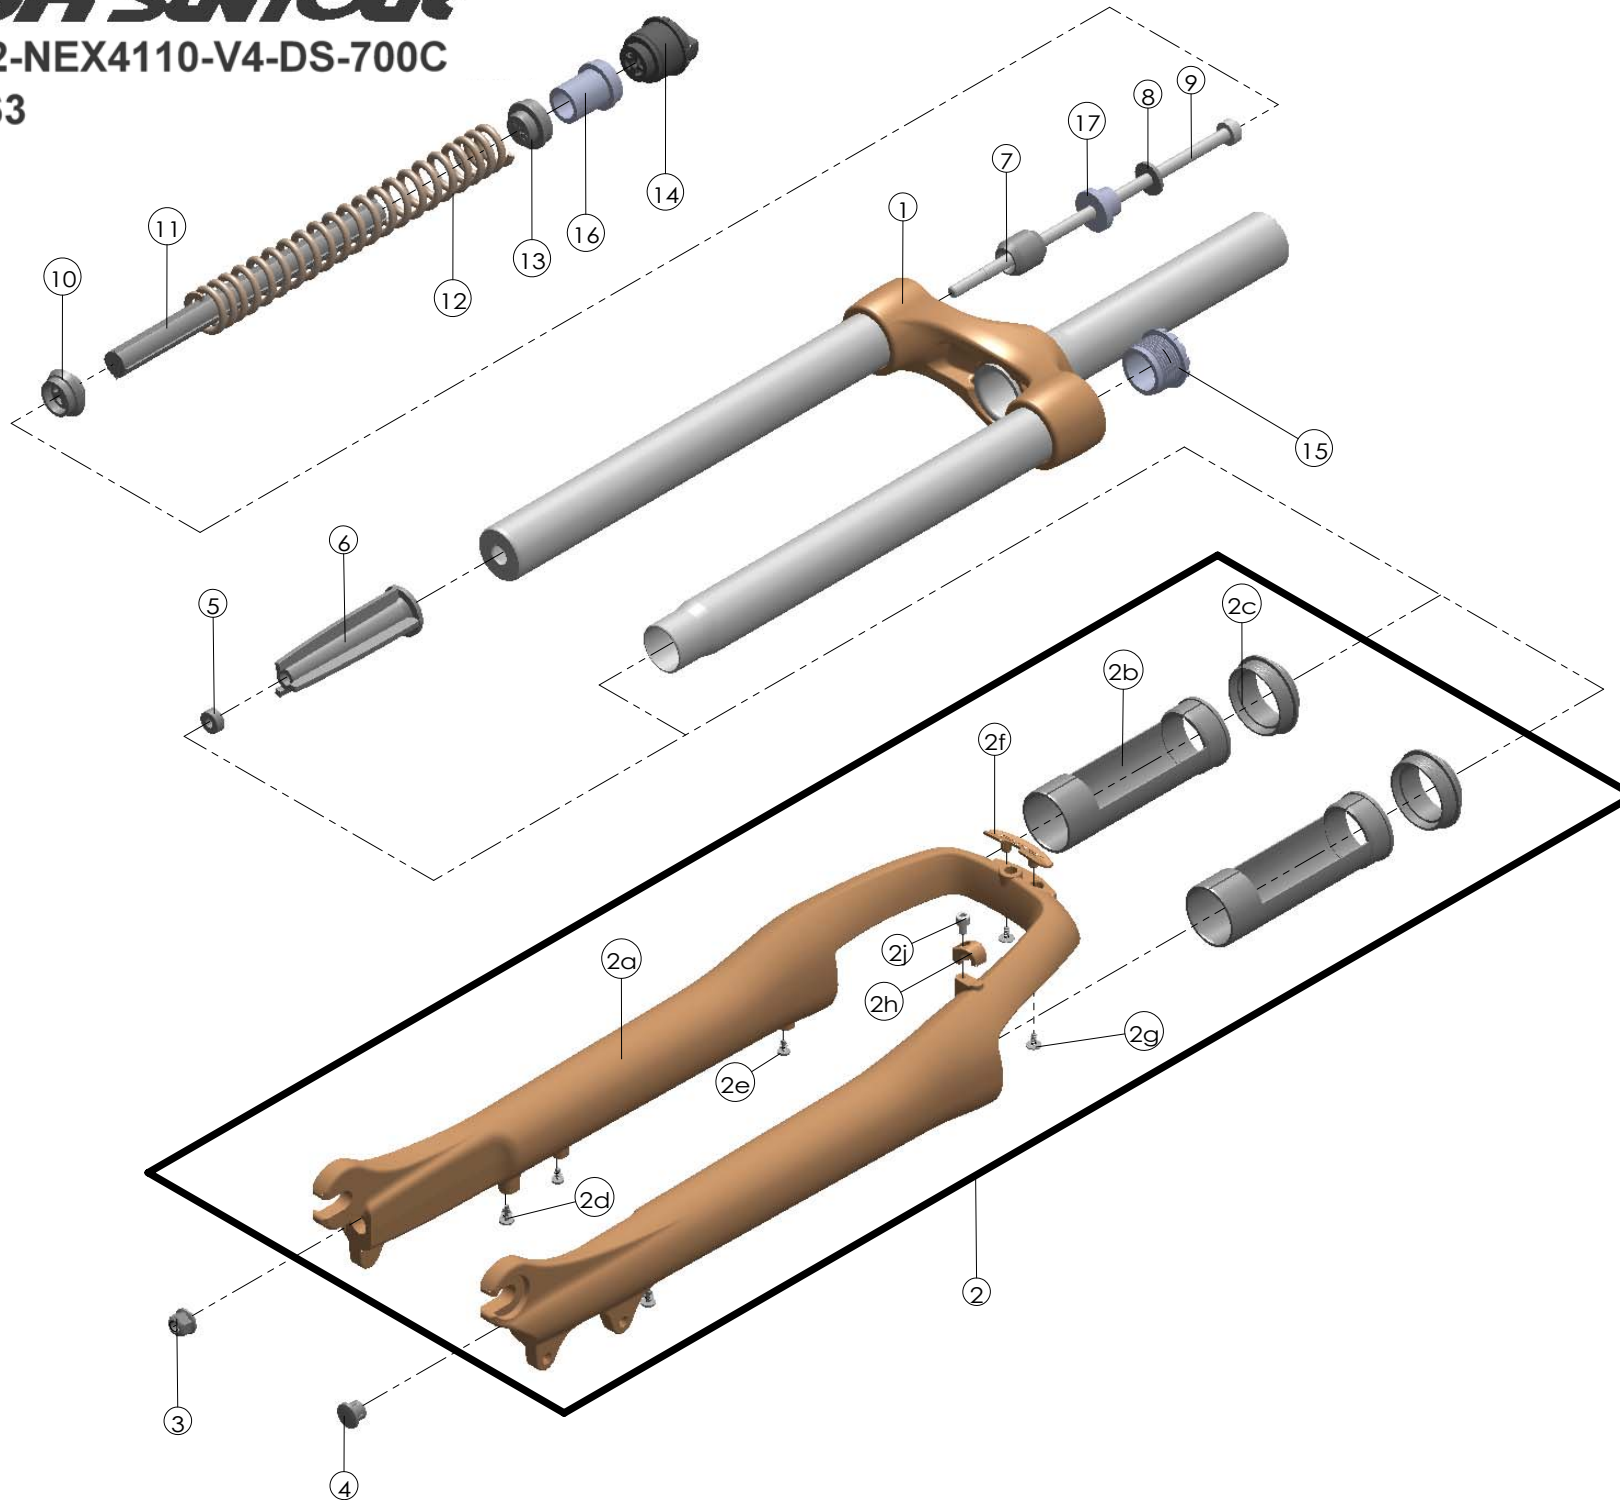

SF SUNTOUR

SF12-NEX4110-V4-DS-700C

-50,63

Date	2011.3.15	Version	1
Amended			

NO.	PART NAME	PART CODE	QTY.	
			50	63
1	UPPER ASSY	FKE236-71	1	1
2	BOTTOM CASE ASSY	FKE415	1	1
2a	BOTTOM CASE	FPB322	1	1
2b	SLIDER SLEEVE	FEE942	2	2
2c	DUST SEAL	FAA125-40	2	2
2d	MOUNT CAP Φ5.4	FAA199	2	2
2e	MOUNT CAP Φ4.4	FAA199-10	2	2
2f	BRACE COVER	FEE716	1	1
2g	TAPPING SCREW	FSB114-20	2	2
2h	BRAKE HOSE GUIDE	FEE797	1	1
2i	SCREW	FSB153	1	1
3	FIXING NUT	FSN023	1	1
4	BOTTOM CAP	FEE795	1	1
5	NUT PLATE	FSN025-10	1	1
6	BOTTOM STOPPER	FEG045	1	1
7	REBOUND RUBBER	FEP086-10	1	1
8	WASHER	FSW003	1	1
9	FIXING BOLT	FSB067-80	1	1
10	SPRING GUIDE LOWER	FEE468-10	1	1
11	DAMPER	FEP262-95	1	-
		FEP262-50	-	1
12	MAIN SPRING	FEP440	1	-
		FEE417	-	1
13	SPRING GUIDE UPPER	FEE467-10	1	1
14	CONTROL ADJUST SYSTEM	FKE008-11	1	1
15	CAP	FEE830	1	1
16	SPRING GUIDE	FEG033	1	1
17	REBOUND SLEEVE	FEE452	1	-