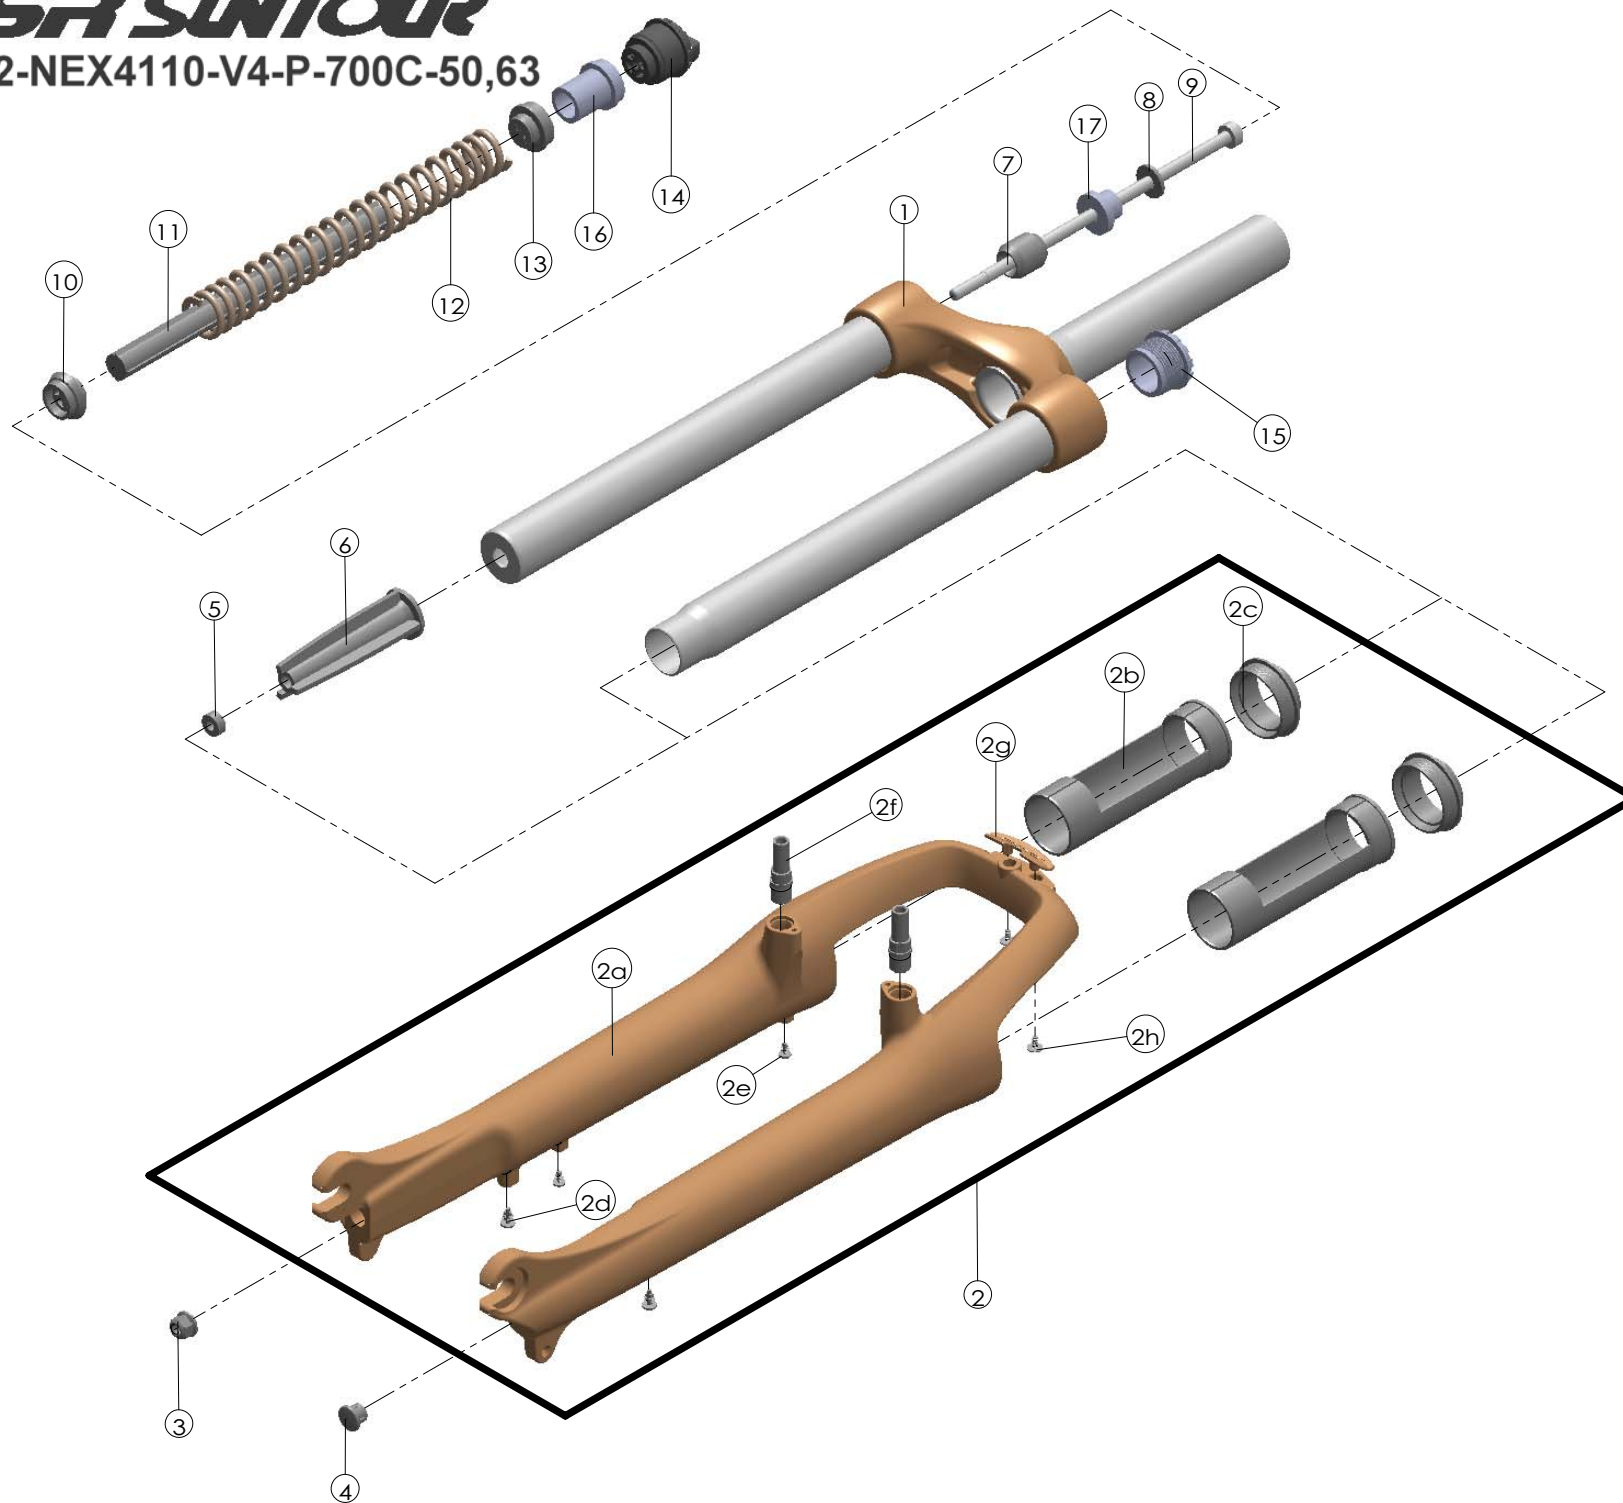

Date	2011.3.15	Version	1
Amended			

NO.	PART NAME	PART CODE	QTY.	
			50	63
1	UPPER ASSY	FKE236-71	1	1
2	BOTTOM CASE ASSY	FKE414	1	1
2a	BOTTOM CASE	FPB321	1	1
2b	SLIDER SLEEVE	FEE942	2	2
2c	DUST SEAL	FAA125-40	2	2
2d	MOUNT CAP Φ5.4	FAA199	2	2
2e	MOUNT CAP Φ4.4	FAA199-10	2	2
2f	CANTI BOSS	FSB241-16	2	2
2g	BRACE COVER	FEE716	1	1
2h	TAPPING SCREW	FSB114-20	2	2
3	FIXING NUT	FSN023	1	1
4	BOTTOM CAP	FEE795	1	1
5	NUT PLATE	FSN025-10	1	1
6	BOTTOM STOPPER	FEG045	1	1
7	REBOUND RUBBER	FEP086-10	1	1
8	WASHER	FSW003	1	1
9	FIXING BOLT	FSB067-80	1	1
10	SPRING GUIDE LOWER	FEE468-10	1	1
11	DAMPER	FEP262-95	1	-
		FEP262-50	-	1
12	MAIN SPRING	FEP440	1	-
		FEP417	-	1
13	SPRING GUIDE UPPER	FEE467-10	1	1
14	CONTROL ADJUST SYSTEM	FKE008-11	1	1
15	CAP	FEE830	1	1
16	SPRING GUIDE	FEG033	1	1
17	REBOUND SLEEVE	FEE452	1	-