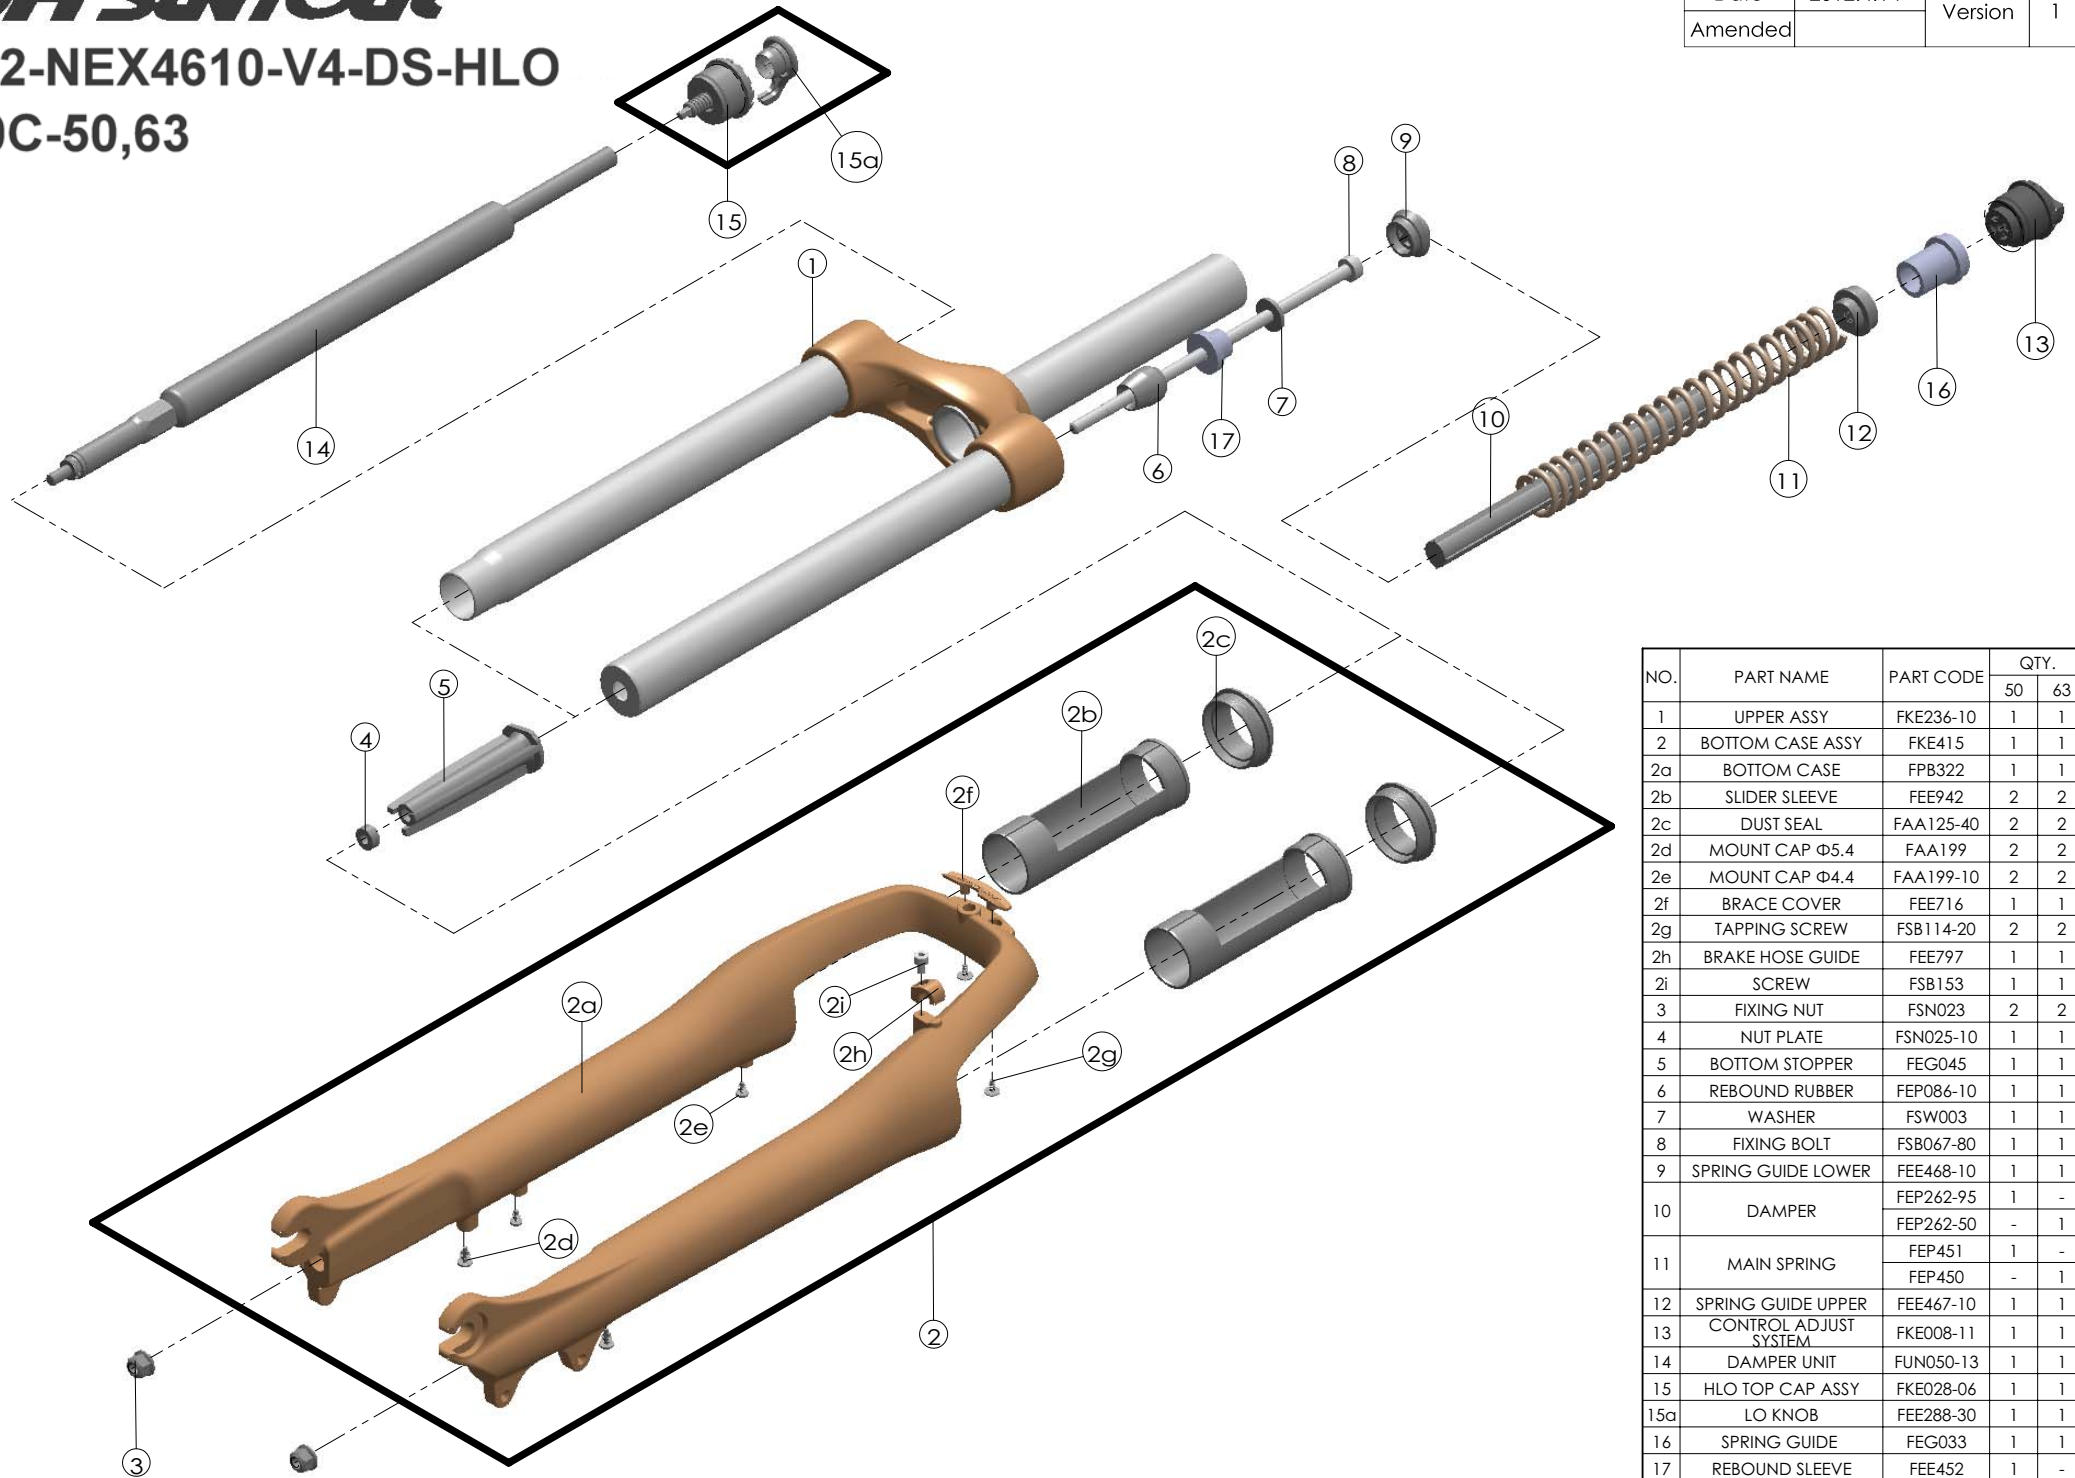

Date	2012.4.14	Version	1
Amended			

NO.	PART NAME	PART CODE	QTY.	
			50	63
1	UPPER ASSY	FKE236-10	1	1
2	BOTTOM CASE ASSY	FKE415	1	1
2a	BOTTOM CASE	FPB322	1	1
2b	SLIDER SLEEVE	FEE942	2	2
2c	DUST SEAL	FAA125-40	2	2
2d	MOUNT CAP Φ5.4	FAA199	2	2
2e	MOUNT CAP Φ4.4	FAA199-10	2	2
2f	BRACE COVER	FEE716	1	1
2g	TAPPING SCREW	FSB114-20	2	2
2h	BRAKE HOSE GUIDE	FEE797	1	1
2i	SCREW	FSB153	1	1
3	FIXING NUT	FSN023	2	2
4	NUT PLATE	FSN025-10	1	1
5	BOTTOM STOPPER	FEG045	1	1
6	REBOUND RUBBER	FEP086-10	1	1
7	WASHER	FSW003	1	1
8	FIXING BOLT	FSB067-80	1	1
9	SPRING GUIDE LOWER	FEE468-10	1	1
10	DAMPER	FEP262-95	1	-
		FEP262-50	-	1
11	MAIN SPRING	FEP451	1	-
		FEP450	-	1
12	SPRING GUIDE UPPER	FEE467-10	1	1
13	CONTROL ADJUST SYSTEM	FKE008-11	1	1
14	DAMPER UNIT	FUN050-13	1	1
15	HLO TOP CAP ASSY	FKE028-06	1	1
15a	LO KNOB	FEE288-30	1	1
16	SPRING GUIDE	FEG033	1	1
17	REBOUND SLEEVE	FEE452	1	-