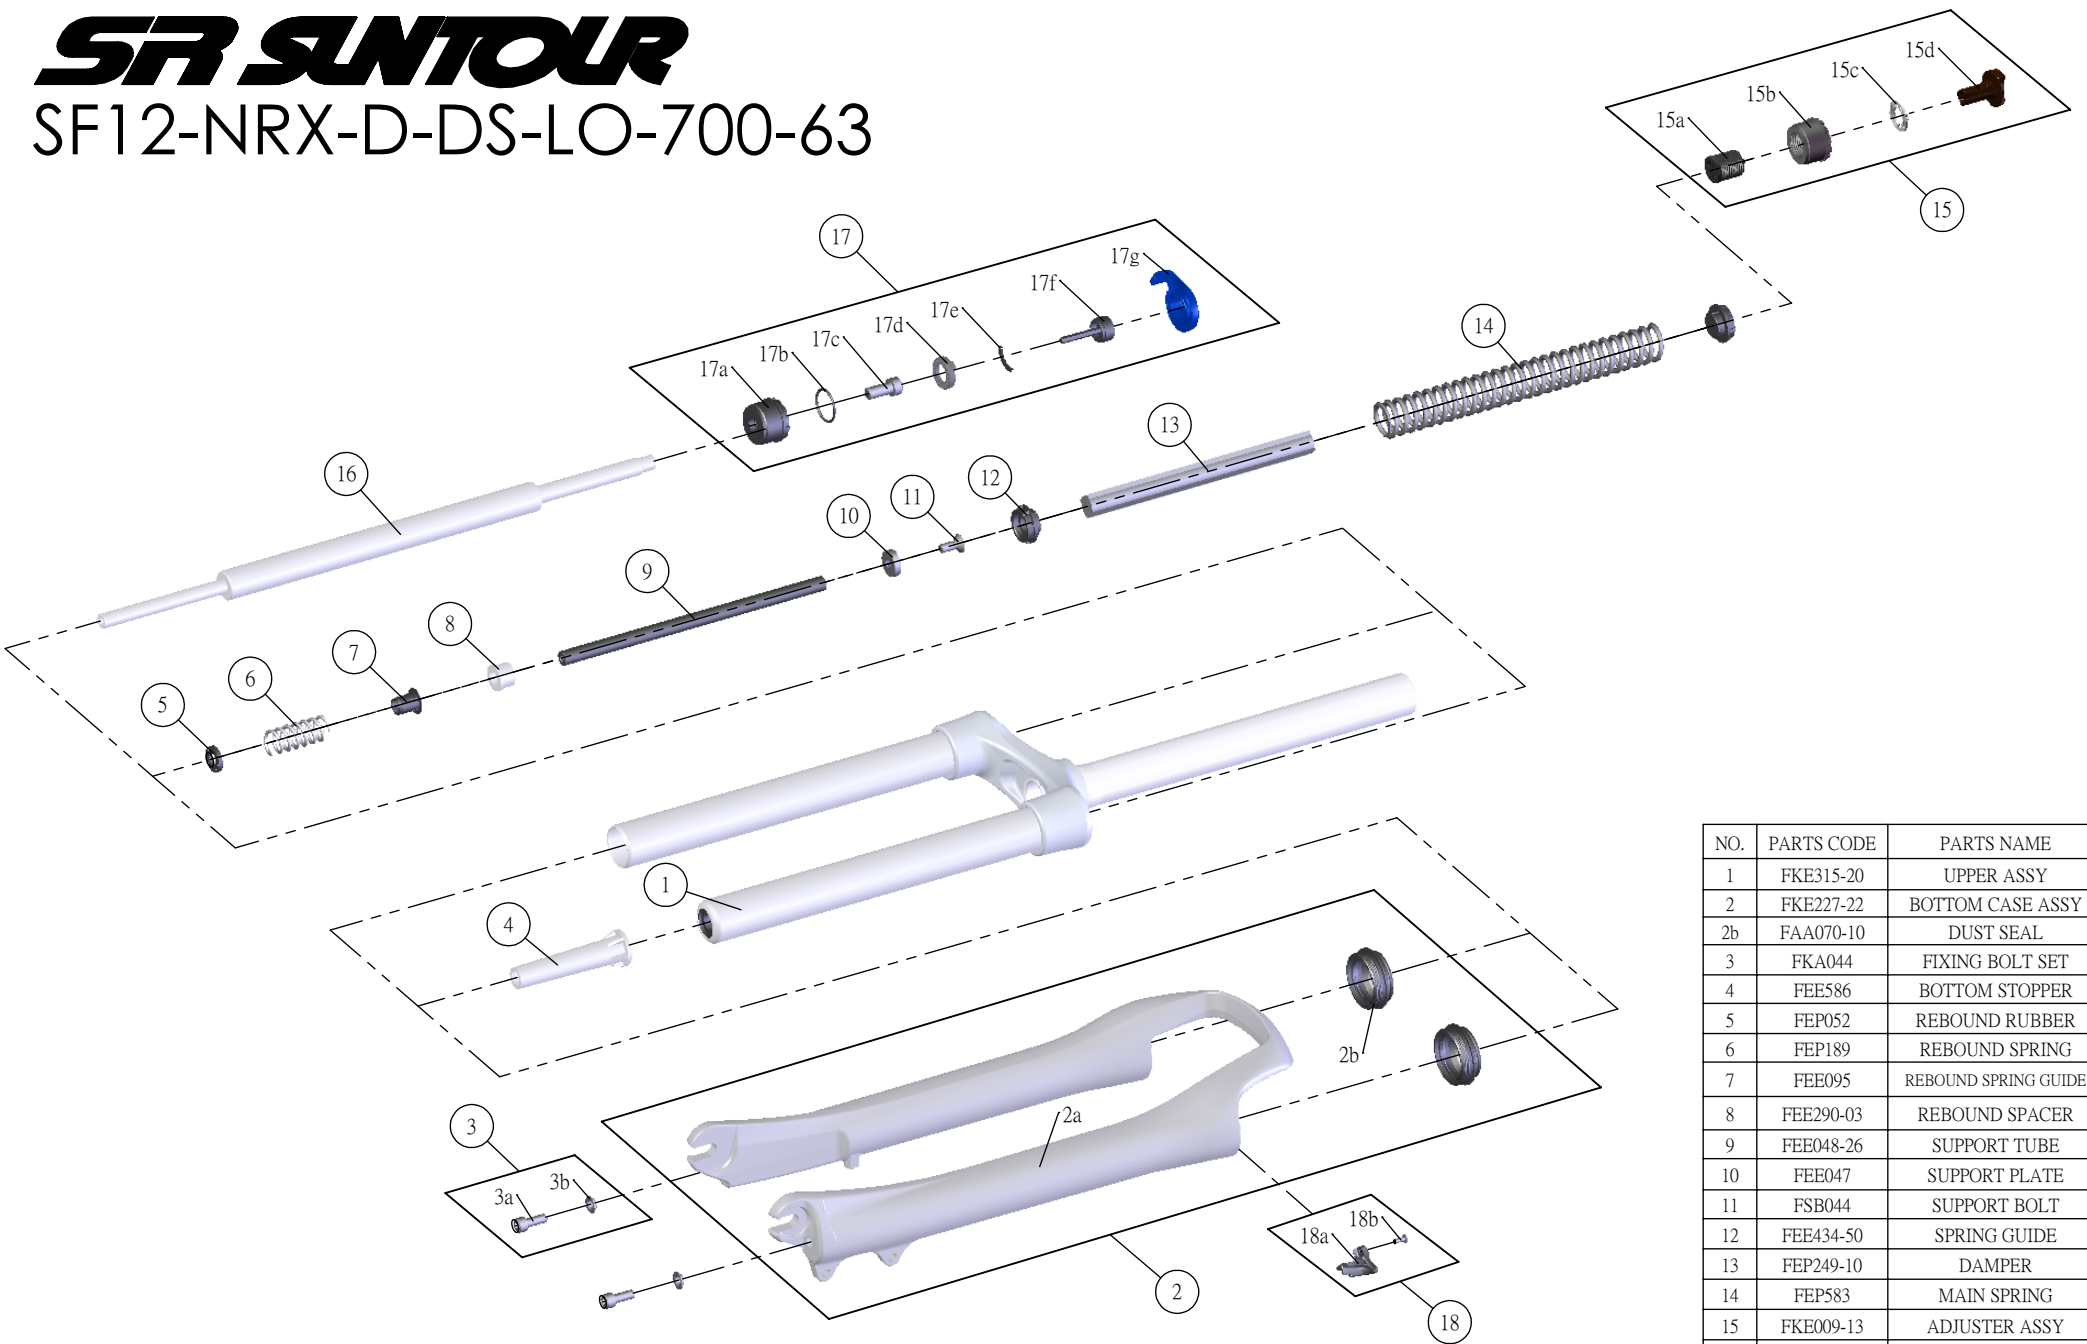

## SF12-NRX-D-DS-LO-700-63

NO.	PARTS CODE	PARTS NAME	63	QT
1	FKE315-20	UPPER ASSY	*	1
2	FKE227-22	BOTTOM CASE ASSY	*	1
2b	FAA070-10	DUST SEAL	*	2
3	FKA044	FIXING BOLT SET	*	2
4	FEE586	BOTTOM STOPPER	*	1
5	FEP052	REBOUND RUBBER	*	1
6	FEP189	REBOUND SPRING	*	1
7	FEE095	REBOUND SPRING GUIDE	*	1
8	FEE290-03	REBOUND SPACER	*	1
9	FEE048-26	SUPPORT TUBE	*	1
10	FEE047	SUPPORT PLATE	*	1
11	FSB044	SUPPORT BOLT	*	1
12	FEE434-50	SPRING GUIDE	*	2
13	FEP249-10	DAMPER	*	1
14	FEP583	MAIN SPRING	*	1
15	FKE009-13	ADJUSTER ASSY	*	1
16	FUN027-14	DAMPER UNIT	*	1
17	FKE027-49	LO TOP CAP ASSY	*	1
17a	FEE925-00	ADJUST CAP LO	*	1
17f	FKA066	ADJUST CORE ASSY	*	1
17g	FEE938	LOCKOUT KNOB	*	1
18	FKA064	CABLE GUIDE SET	*	1