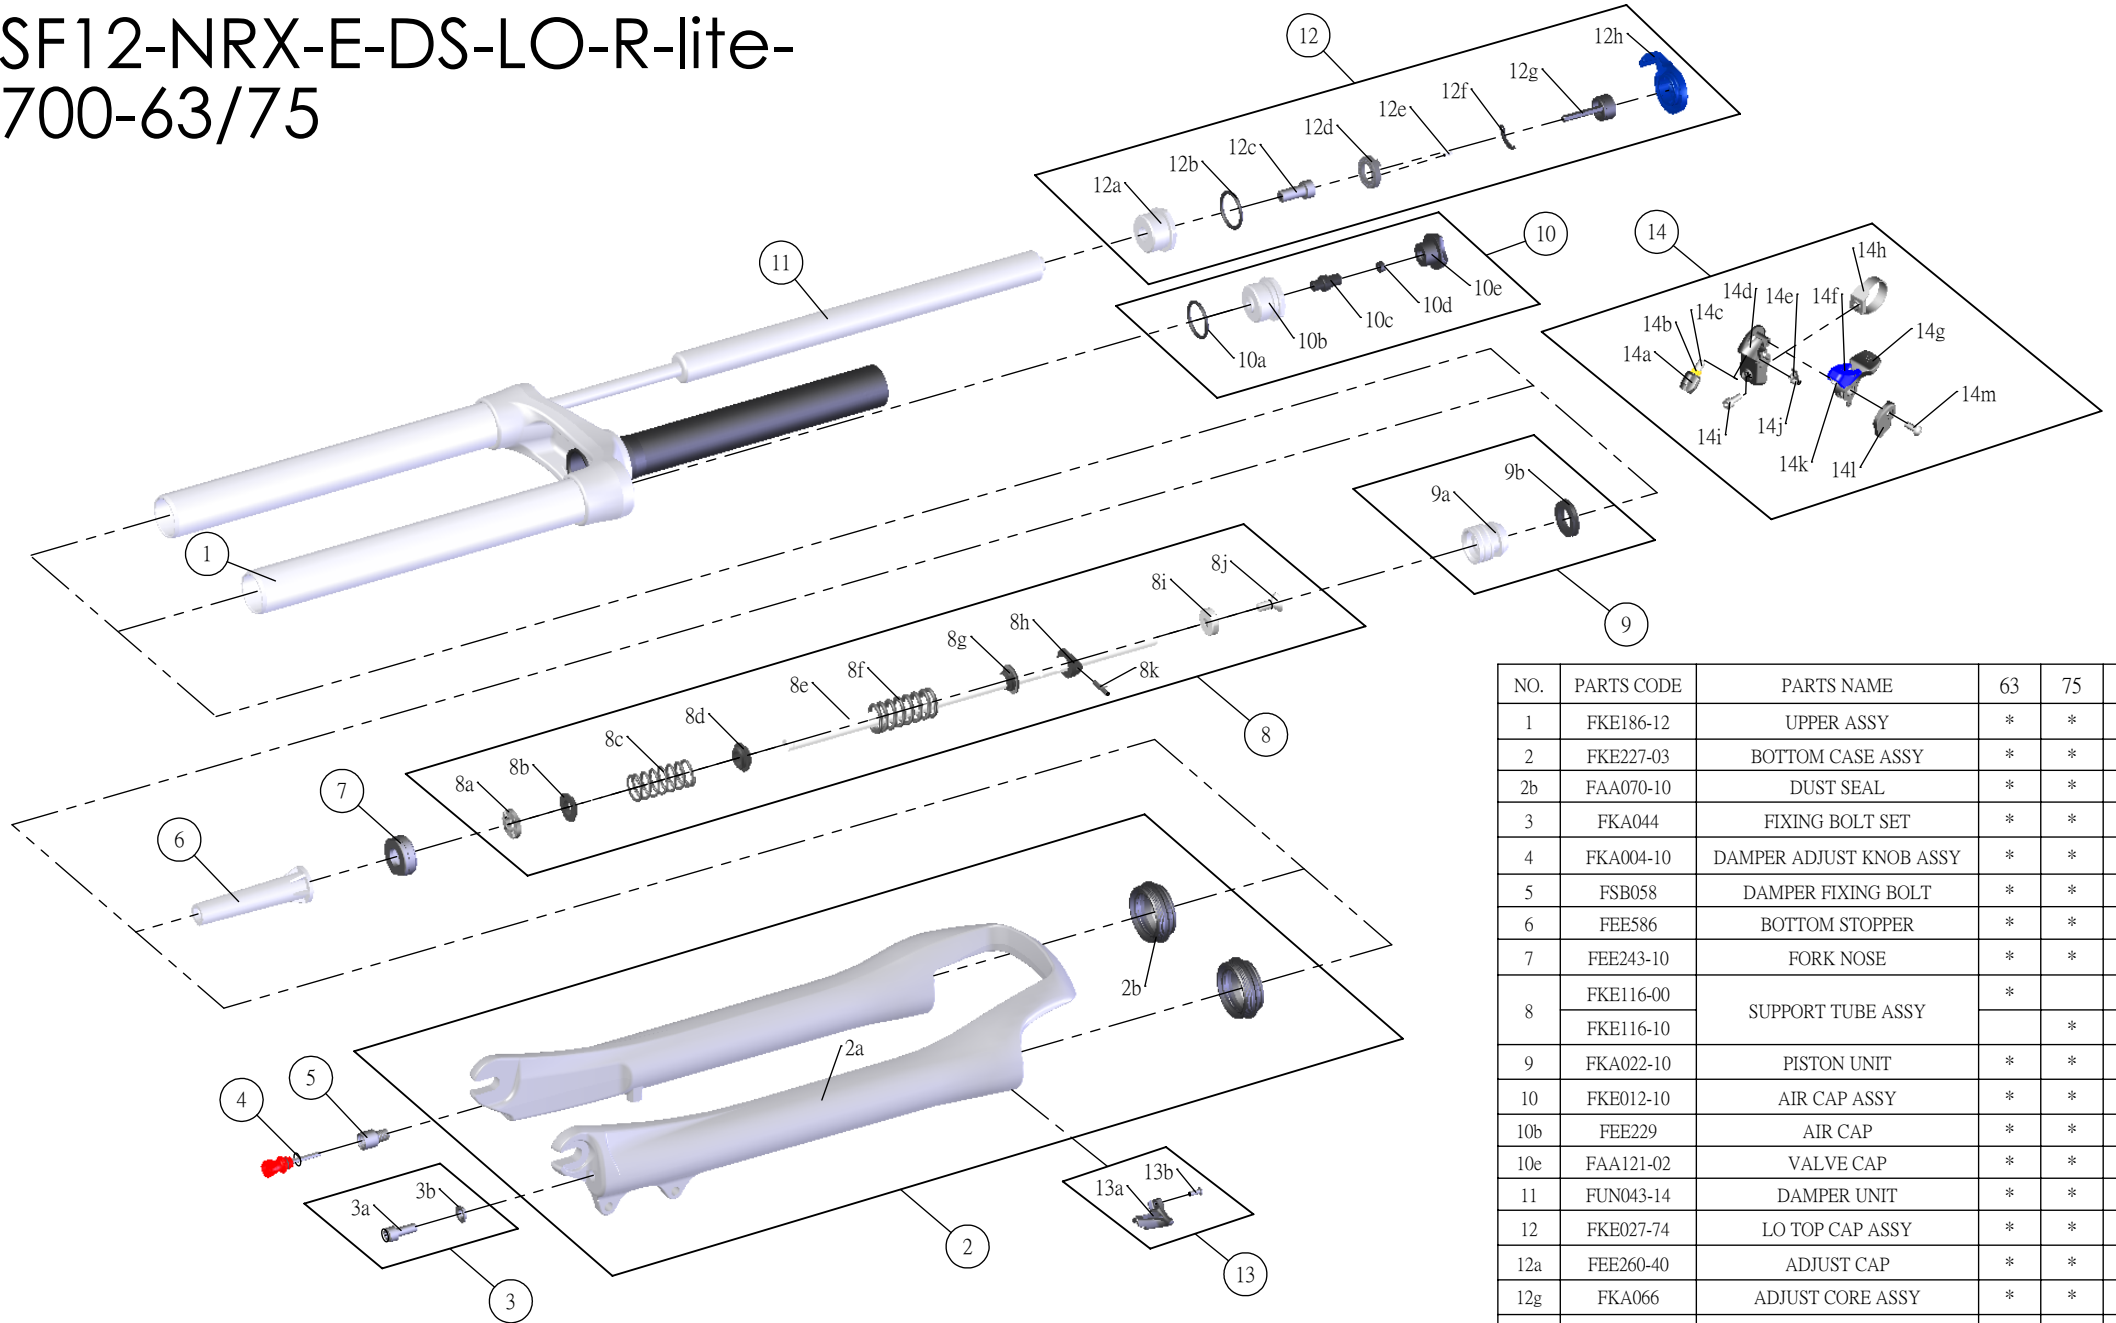

SF12-NRX-E-DS-LO-R-lite- 700-63/75

NO.	PARTS CODE	PARTS NAME	63	75	QT
1	FKE186-12	UPPER ASSY	*	*	1
2	FKE227-03	BOTTOM CASE ASSY	*	*	1
2b	FAA070-10	DUST SEAL	*	*	2
3	FKA044	FIXING BOLT SET	*	*	2
4	FKA004-10	DAMPER ADJUST KNOB ASSY	*	*	1
5	FSB058	DAMPER FIXING BOLT	*	*	1
6	FEE586	BOTTOM STOPPER	*	*	1
7	FEE243-10	FORK NOSE	*	*	1
8	FKE116-00	SUPPORT TUBE ASSY	*		1
	FKE116-10			*	1
9	FKA022-10	PISTON UNIT	*	*	1
10	FKE012-10	AIR CAP ASSY	*	*	1
10b	FEE229	AIR CAP	*	*	1
10c	FAA121-02	VALVE CAP	*	*	1
11	FUN043-14	DAMPER UNIT	*	*	1
12	FKE027-74	LO TOP CAP ASSY	*	*	1
12a	FEE260-40	ADJUST CAP	*	*	1
12g	FKA066	ADJUST CORE ASSY	*	*	1
12h	FEE938	LOCKOUT KNOB	*	*	1
13	FKA064	CABLE GUIDE SET	*	*	1
14	SL9SC-RLO	REMOTE LEVER ASSY	*	*	1