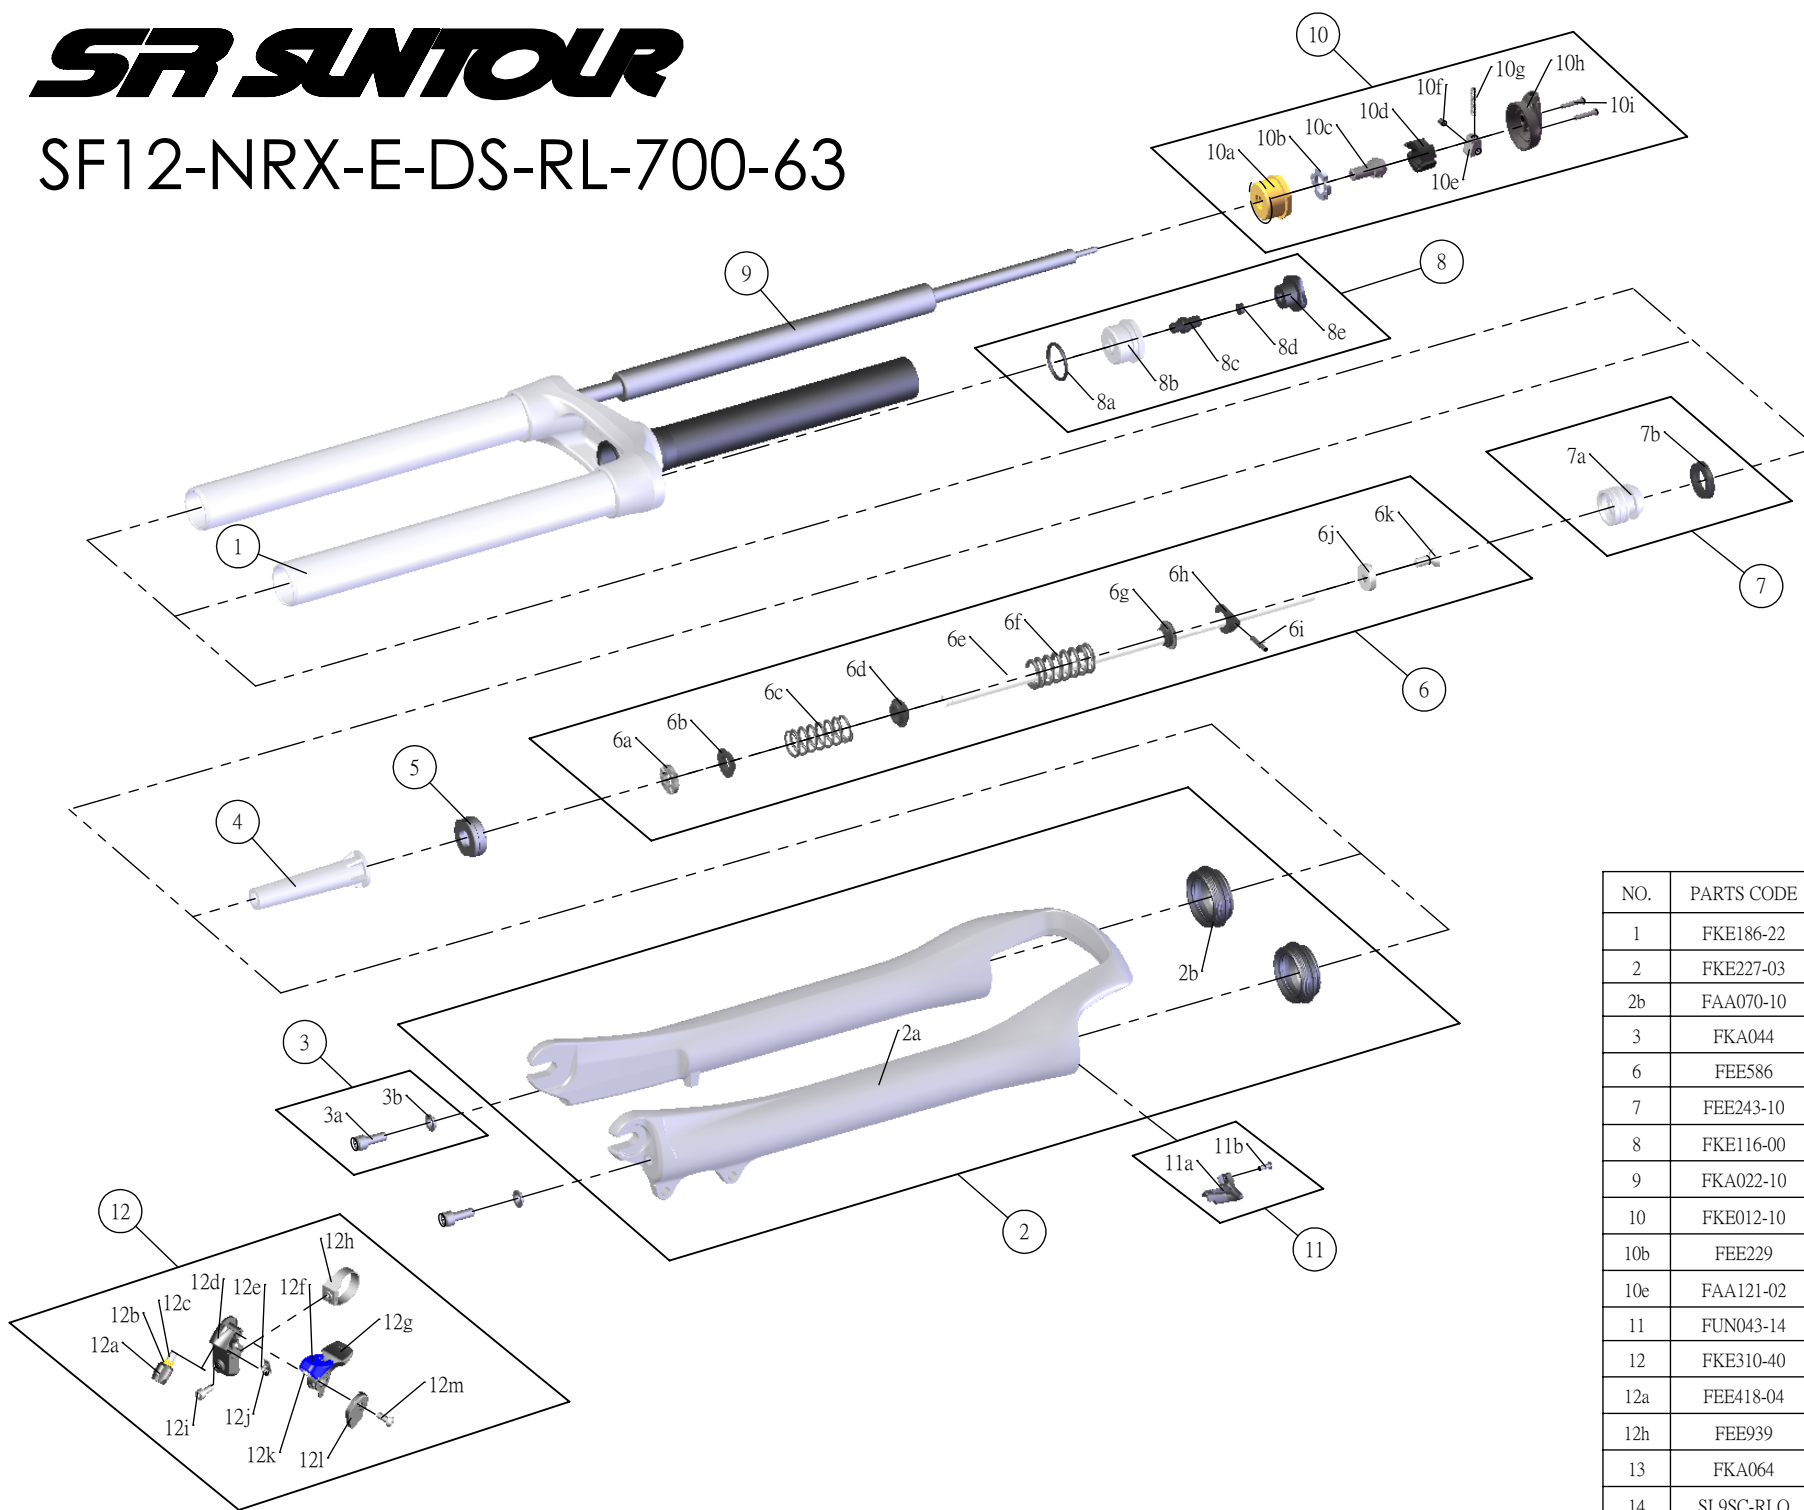

## SF12-NRX-E-DS-RL-700-63

Date	2013.07.22	Version	1
Amended			

NO.	PARTS CODE	PARTS NAME	63	QT
1	FKE186-22	UPPER ASSY	*	1
2	FKE227-03	BOTTOM CASE ASSY	*	1
2b	FAA070-10	DUST SEAL	*	2
3	FKA044	FIXING BOLT SET	*	2
6	FEE586	BOTTOM STOPPER	*	1
7	FEE243-10	FORK NOSE	*	1
8	FKE116-00	SUPPORT TUBE ASSY	*	1
9	FKA022-10	PISTON UNIT	*	1
10	FKE012-10	AIR CAP ASSY	*	1
10b	FEE229	AIR CAP	*	1
10e	FAA121-02	VALVE CAP	*	1
11	FUN043-14	DAMPER UNIT	*	1
12	FKE310-40	RL COVER ASSY	*	1
12a	FEE418-04	FIX CAP	*	1
12h	FEE939	RL COVER	*	1
13	FKA064	CABLE GUIDE SET	*	1
14	SL9SC-RLO	REMOTE LEVER ASSY	*	1