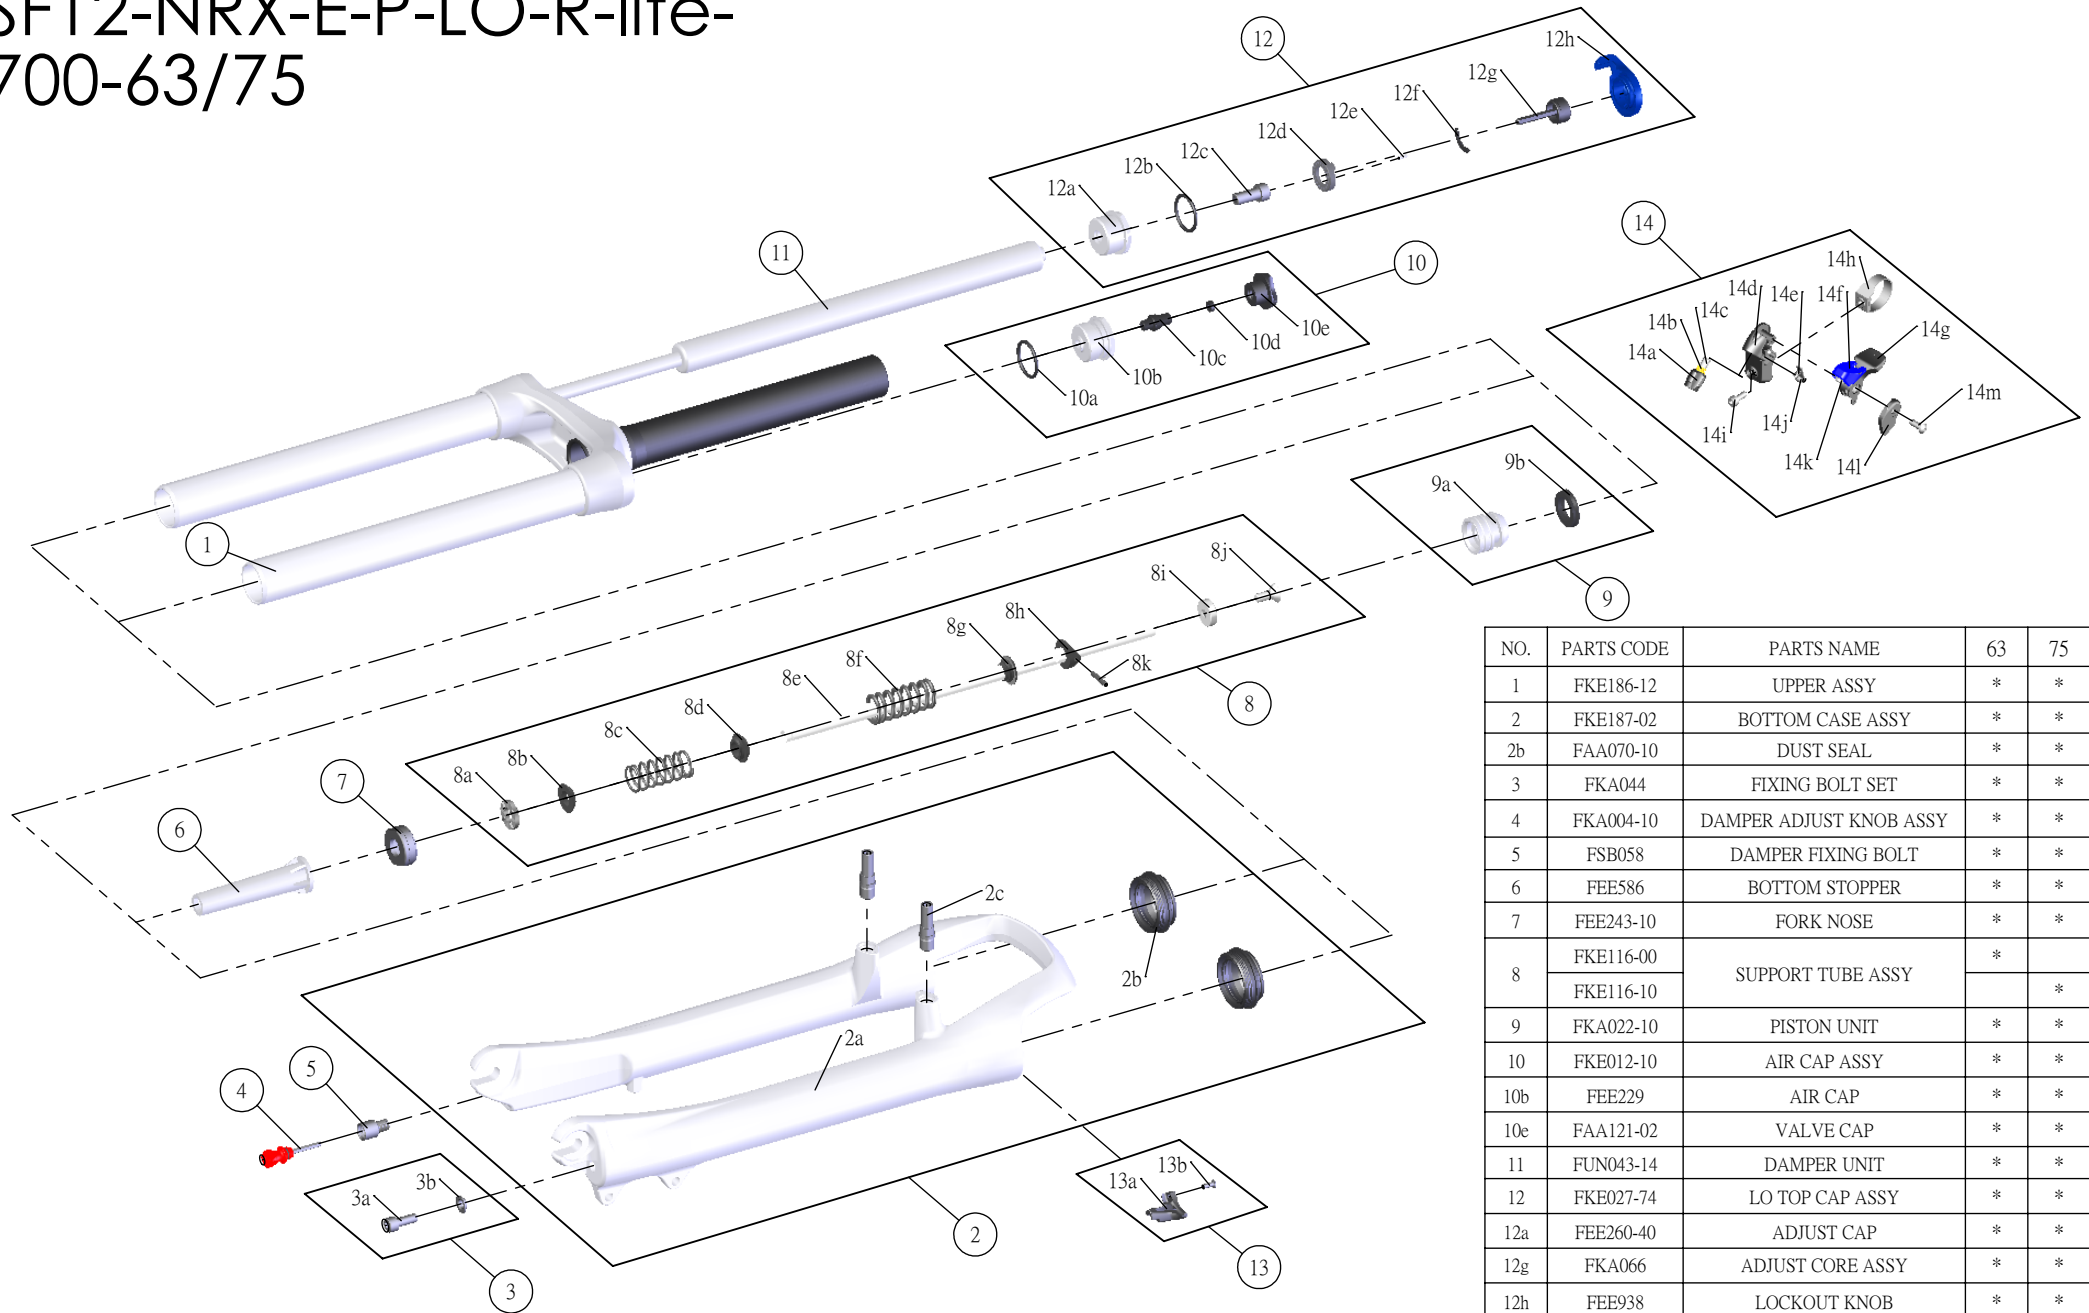

SF12-NRX-E-P-LO-R-lite- 700-63/75

Date	2013.07.22	Version	1
Amended			

NO.	PARTS CODE	PARTS NAME	63	75	QT
1	FKE186-12	UPPER ASSY	*	*	1
2	FKE187-02	BOTTOM CASE ASSY	*	*	1
2b	FAA070-10	DUST SEAL	*	*	2
3	FKA044	FIXING BOLT SET	*	*	2
4	FKA004-10	DAMPER ADJUST KNOB ASSY	*	*	1
5	FSB058	DAMPER FIXING BOLT	*	*	1
6	FEE586	BOTTOM STOPPER	*	*	1
7	FEE243-10	FORK NOSE	*	*	1
8	FKE116-00	SUPPORT TUBE ASSY	*		1
	FKE116-10			*	1
9	FKA022-10	PISTON UNIT	*	*	1
10	FKE012-10	AIR CAP ASSY	*	*	1
10b	FEE229	AIR CAP	*	*	1
10e	FAA121-02	VALVE CAP	*	*	1
11	FUN043-14	DAMPER UNIT	*	*	1
12	FKE027-74	LO TOP CAP ASSY	*	*	1
12a	FEE260-40	ADJUST CAP	*	*	1
12g	FKA066	ADJUST CORE ASSY	*	*	1
12h	FEE938	LOCKOUT KNOB	*	*	1
13	FKA064	CABLE GUIDE SET	*	*	1
14	SL9SC-RLO	REMOTE LEVER ASSY	*	*	1