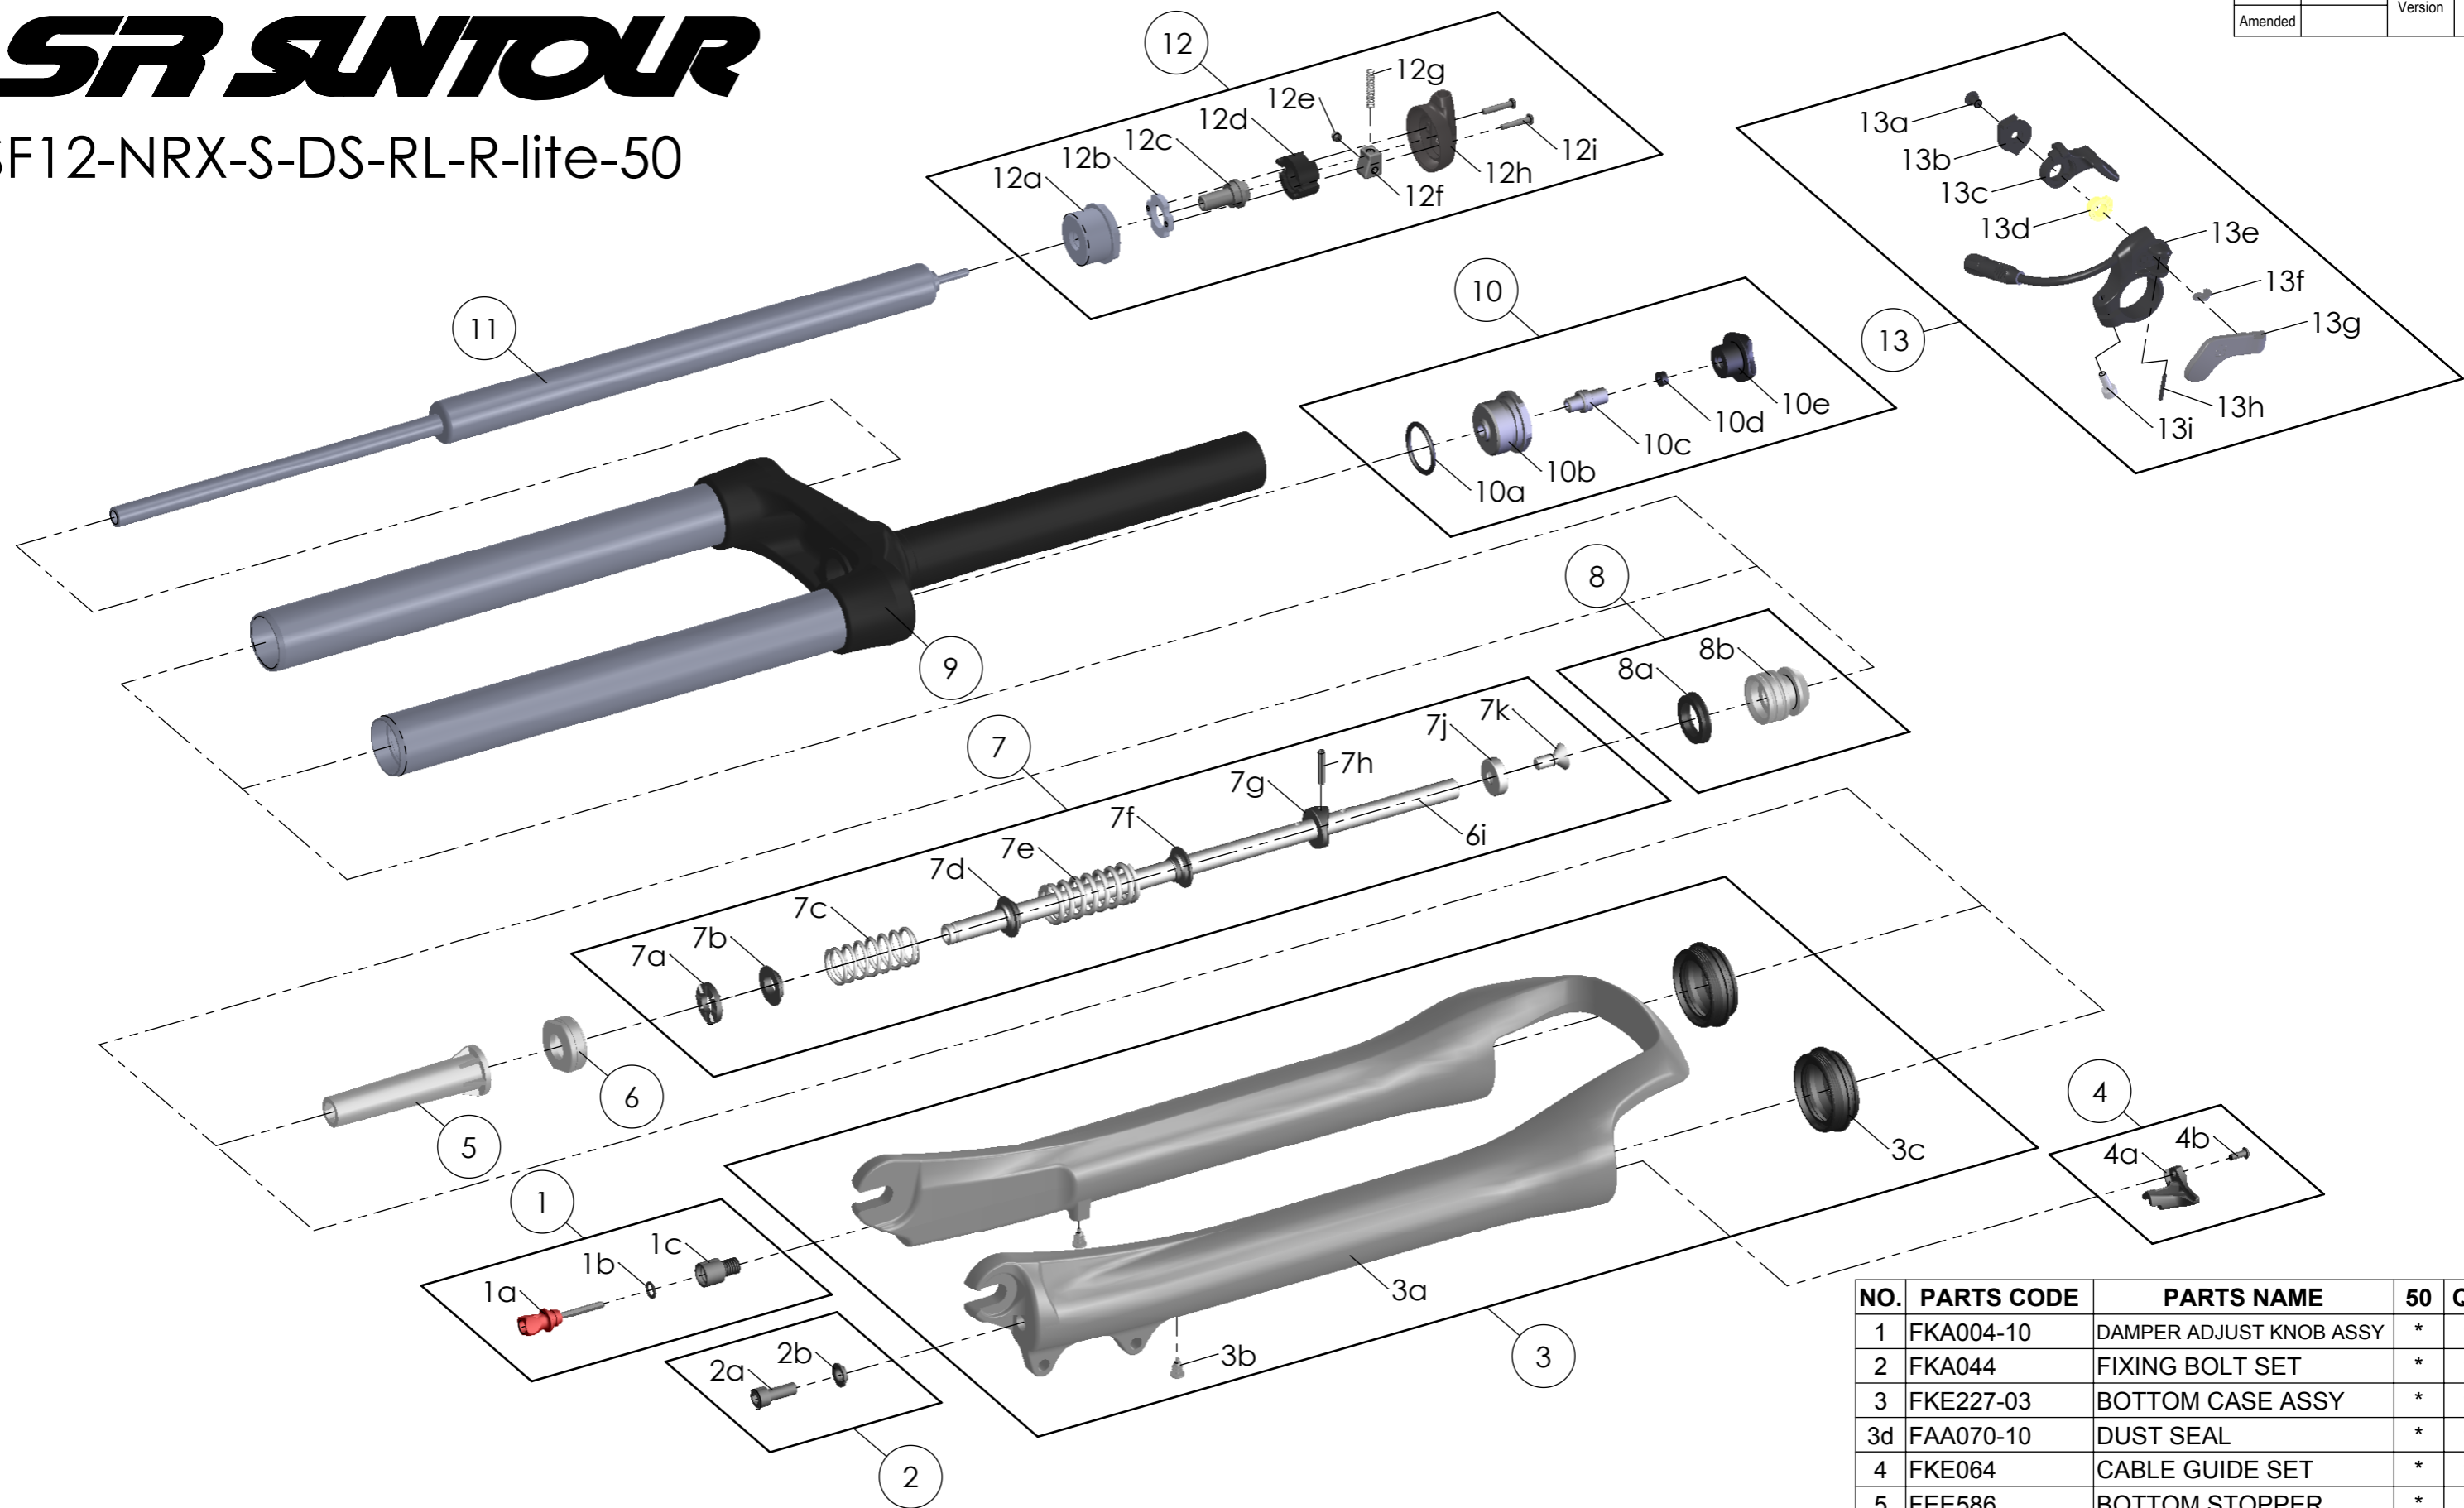

# SR SUNTOUR

SF12-NRX-S-DS-RL-R-lite-50

Date	2013.07.30	Version	1
Amended			

NO.	PARTS CODE	PARTS NAME	50	QT
1	FKA004-10	DAMPER ADJUST KNOB ASSY	*	1
2	FKA044	FIXING BOLT SET	*	1
3	FKE227-03	BOTTOM CASE ASSY	*	1
3d	FAA070-10	DUST SEAL	*	1
4	FKE064	CABLE GUIDE SET	*	1
5	FEE586	BOTTOM STOPPER	*	1
6	FEE243-10	FORK NOSE	*	1
7	FKA116-10	SUPPORT TUBE ASSY	*	1
8	FKA022-10	PISTON UNIT	*	1
9	FKE186-03	UPPER ASSY	*	1
10	FKE012-10	AIR CAP ASSY	*	1
11	FUN071-20	RL-R UNIT	*	1
12	FKE310-40	RL COVER ASSY	*	1
13	SL12SC-RLO	REMOTE LEVER ASSY	*	1