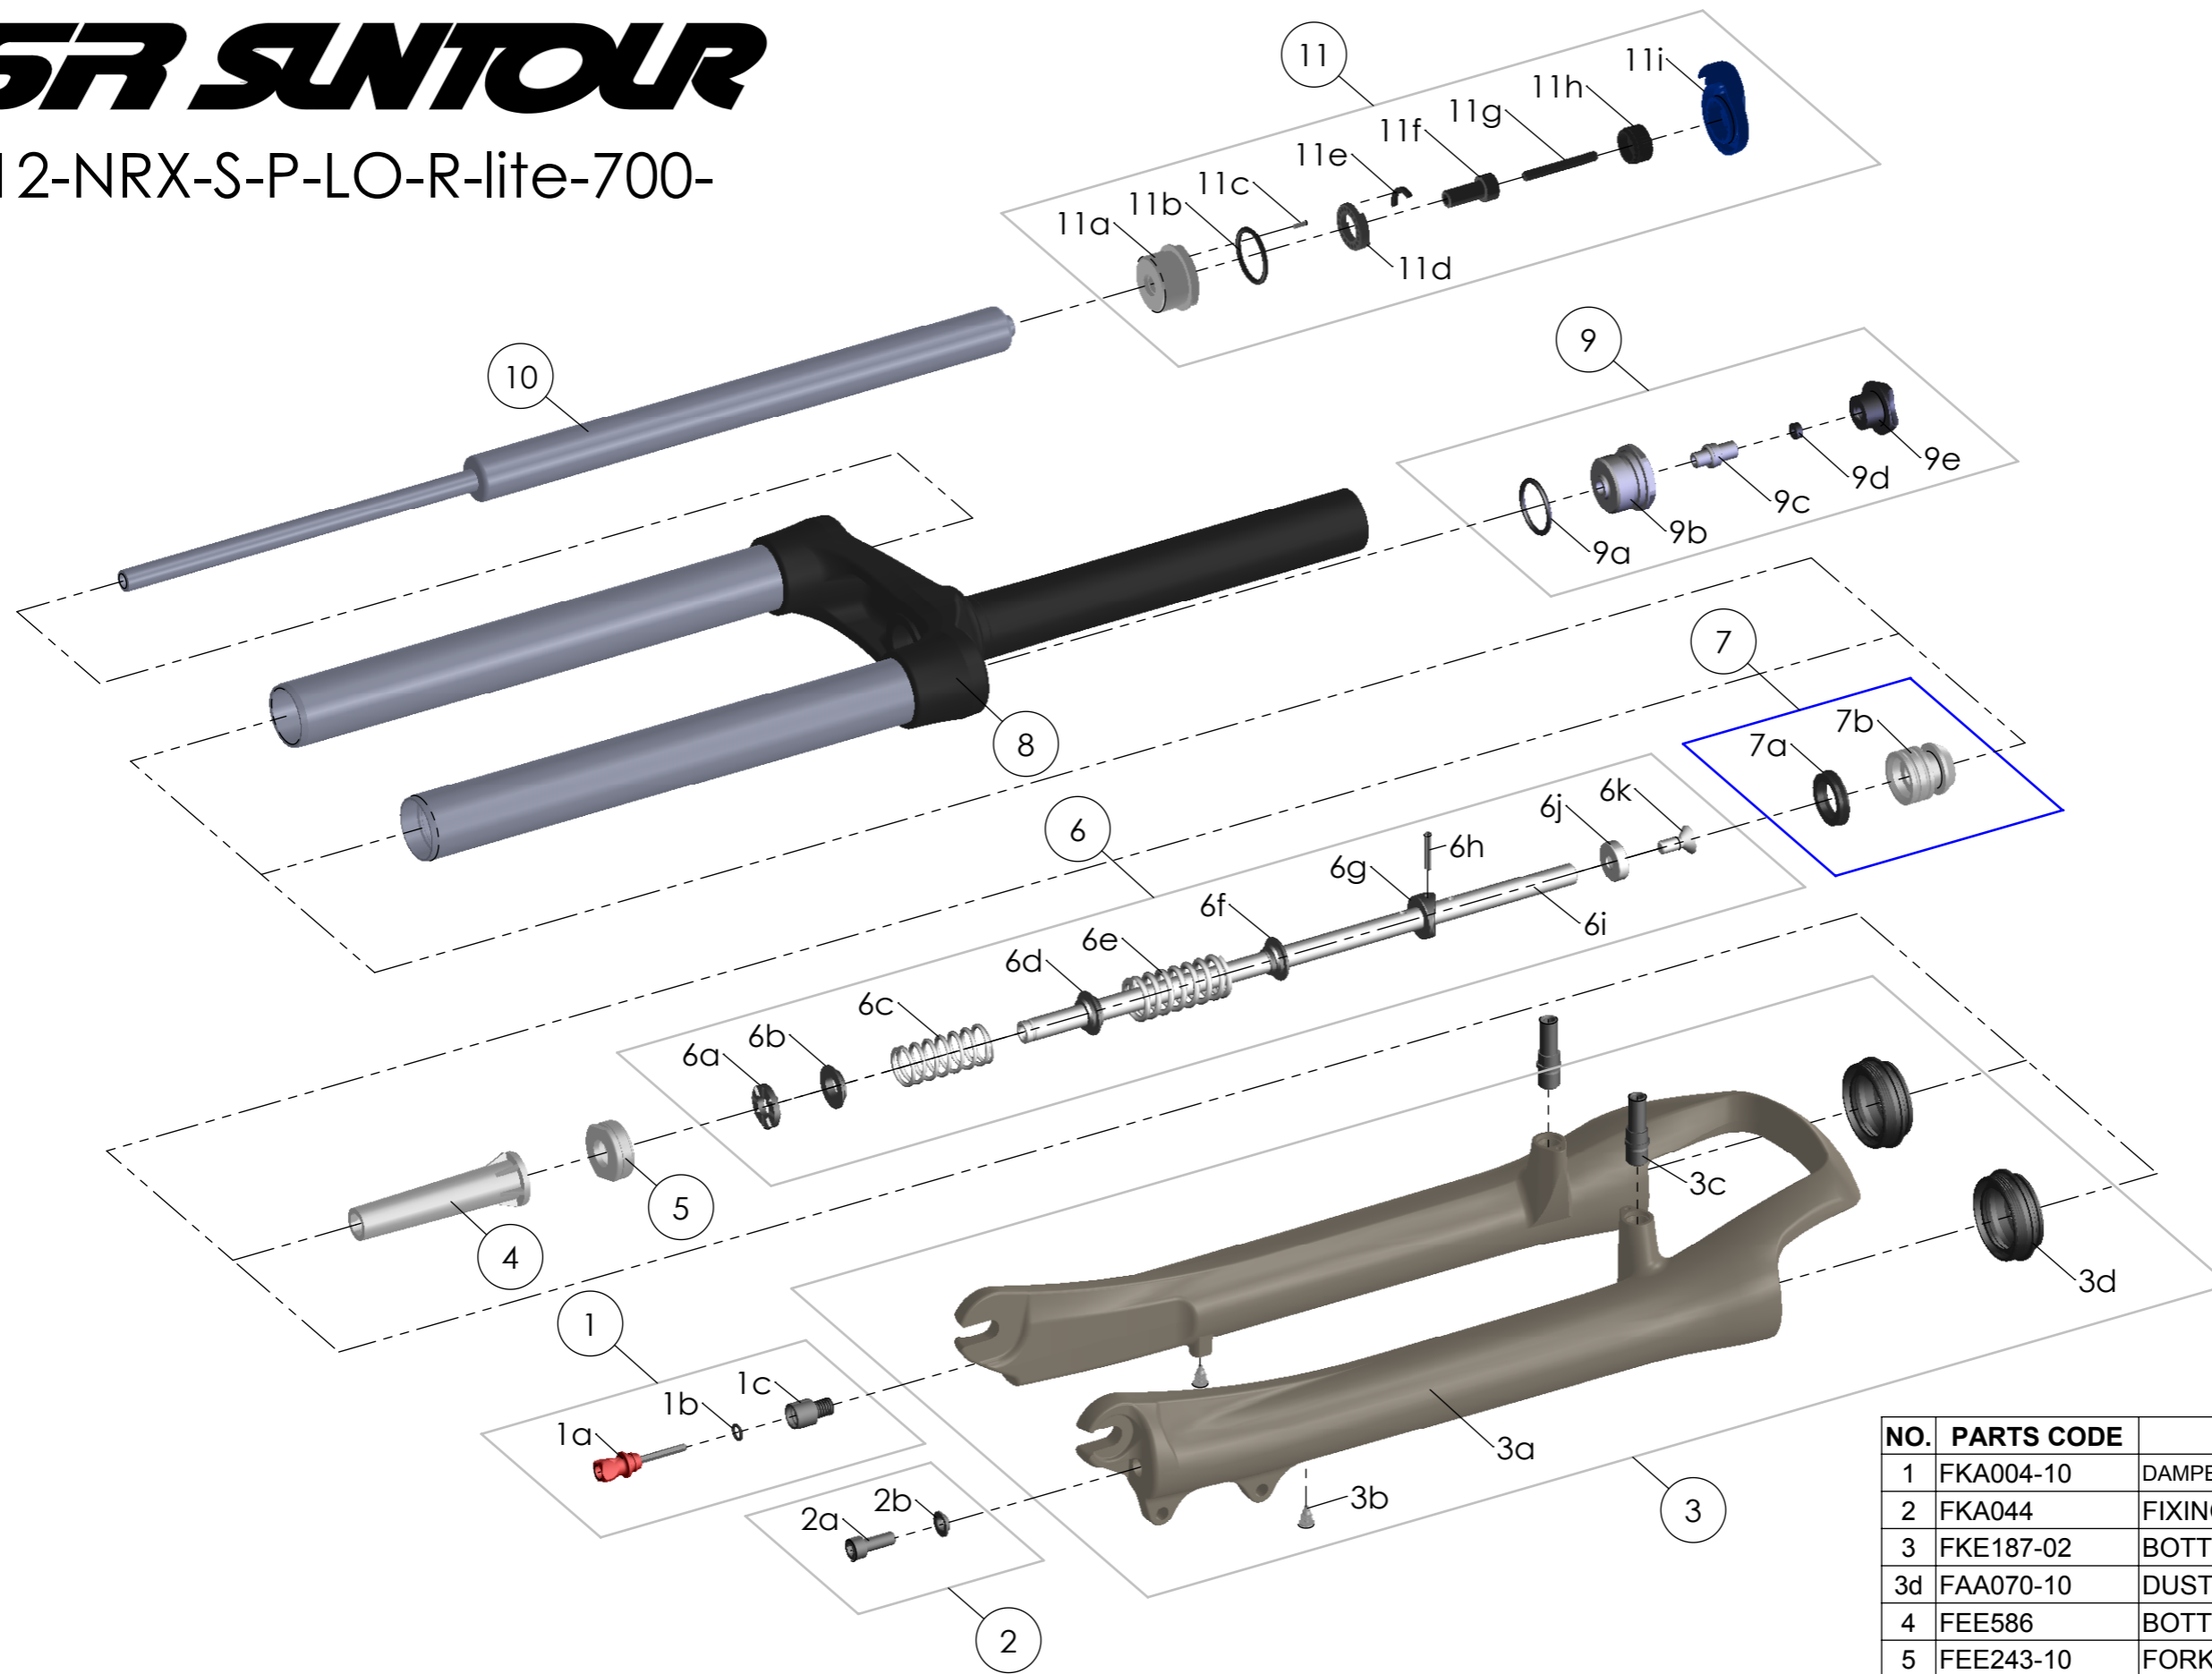

SR SUNTOUR

SF12-NRX-S-P-LO-R-lite-700-

Date	2013.07.30	Version	2
Amended	2014.10.14		

NO.	PARTS CODE	PARTS NAME	63	75	QT
1	FKA004-10	DAMPER ADJUST KNOB ASSY	*	*	1
2	FKA044	FIXING BOLT SET	*	*	1
3	FKE187-02	BOTTOM CASE ASSY	*	*	1
3d	FAA070-10	DUST SEAL	*	*	1
4	FEE586	BOTTOM STOPPER	*	*	1
5	FEE243-10	FORK NOSE	*	*	1
6	FKE116-00	SUPPORT TUBE ASSY		*	1
	FKE116-10		*		1
7	FKA022-10	PISTON UNIT	*	*	1
8	FKE186-04	UPPER ASSY	*	*	1
9	FKE012-10	AIR CAP ASSY	*	*	1
10	FUN070-20	LO-R UNIT	*	*	1
11	FKE027-71	LO TOP CAP ASSY	*	*	1