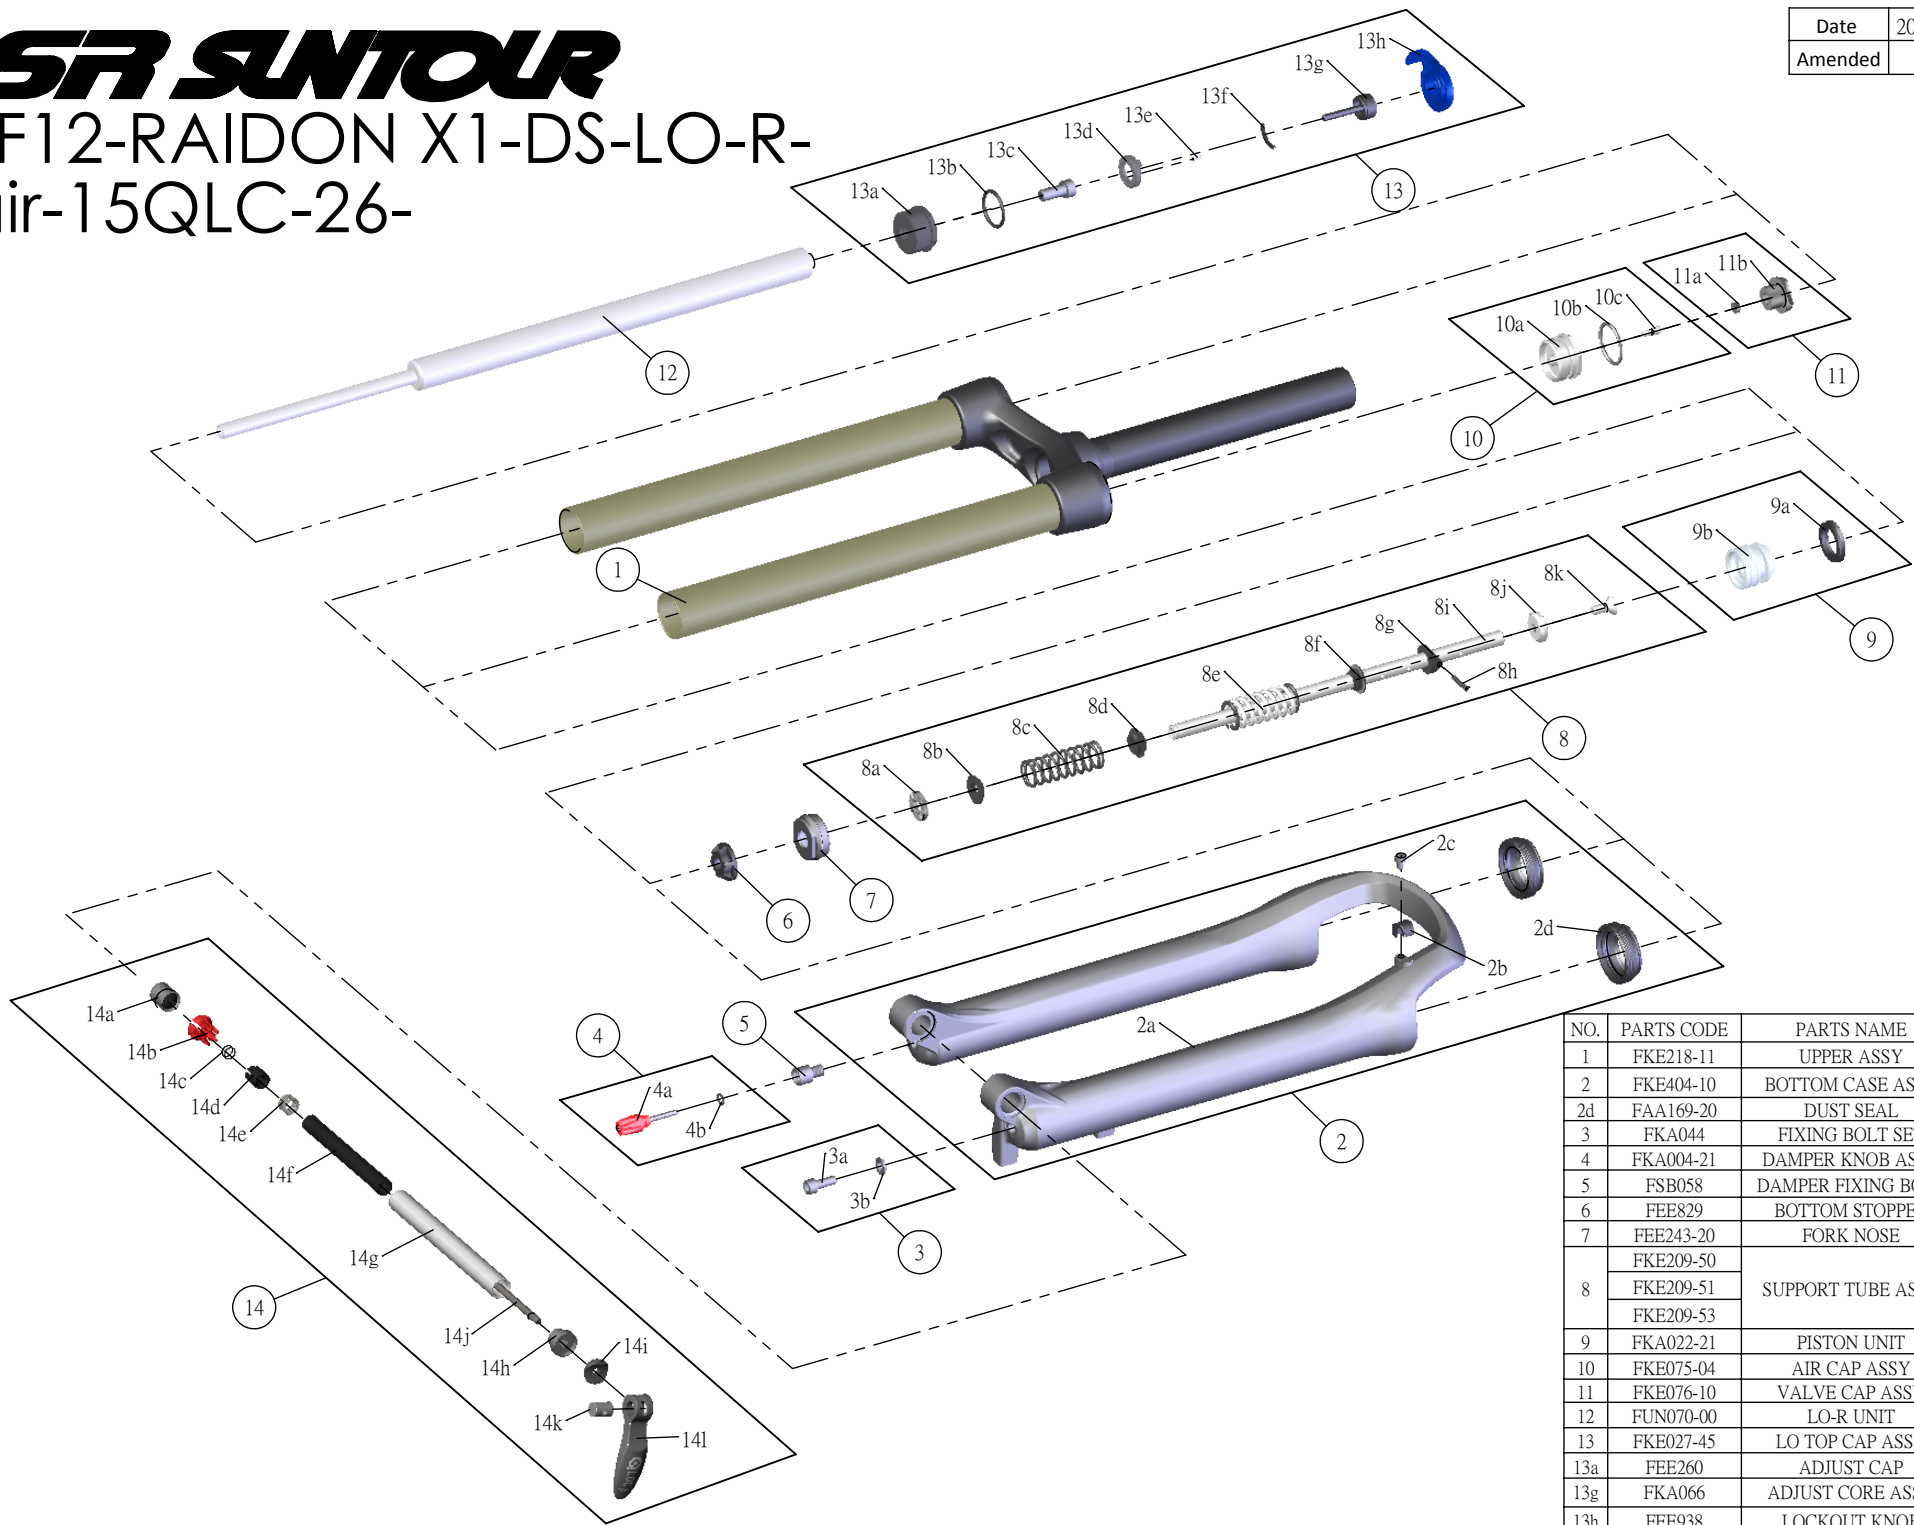

SR SUNTOUR

SF12-RAIDON X1-DS-LO-R- air-15QLC-26-

Date	2013.07.23	Version	1
Amended			

NO.	PARTS CODE	PARTS NAME	100	120	140	QT
1	FKE218-11	UPPER ASSY	*	*	*	1
2	FKE404-10	BOTTOM CASE ASSY	*	*	*	1
2d	FAA169-20	DUST SEAL	*	*	*	2
3	FKA044	FIXING BOLT SET	*	*	*	1
4	FKA004-21	DAMPER KNOB ASSY	*	*	*	1
5	FSB058	DAMPER FIXING BOLT	*	*	*	1
6	FEE829	BOTTOM STOPPER	*	*	*	1
7	FEE243-20	FORK NOSE	*	*	*	1
8	FKE209-50	SUPPORT TUBE ASSY		*		1
	FKE209-51		*		1	
	FKE209-53			*	1	
9	FKA022-21	PISTON UNIT	*	*	*	1
10	FKE075-04	AIR CAP ASSY	*	*	*	1
11	FKE076-10	VALVE CAP ASSY	*	*	*	1
12	FUN070-00	LO-R UNIT	*	*	*	1
13	FKE027-45	LO TOP CAP ASSY	*	*	*	1
13a	FEE260	ADJUST CAP	*	*	*	1
13g	FKA066	ADJUST CORE ASSY	*	*	*	1
13h	FEE938	LOCKOUT KNOB	*	*	*	1
14	FKA069-00	QLC15 AXLE SET	*	*	*	1