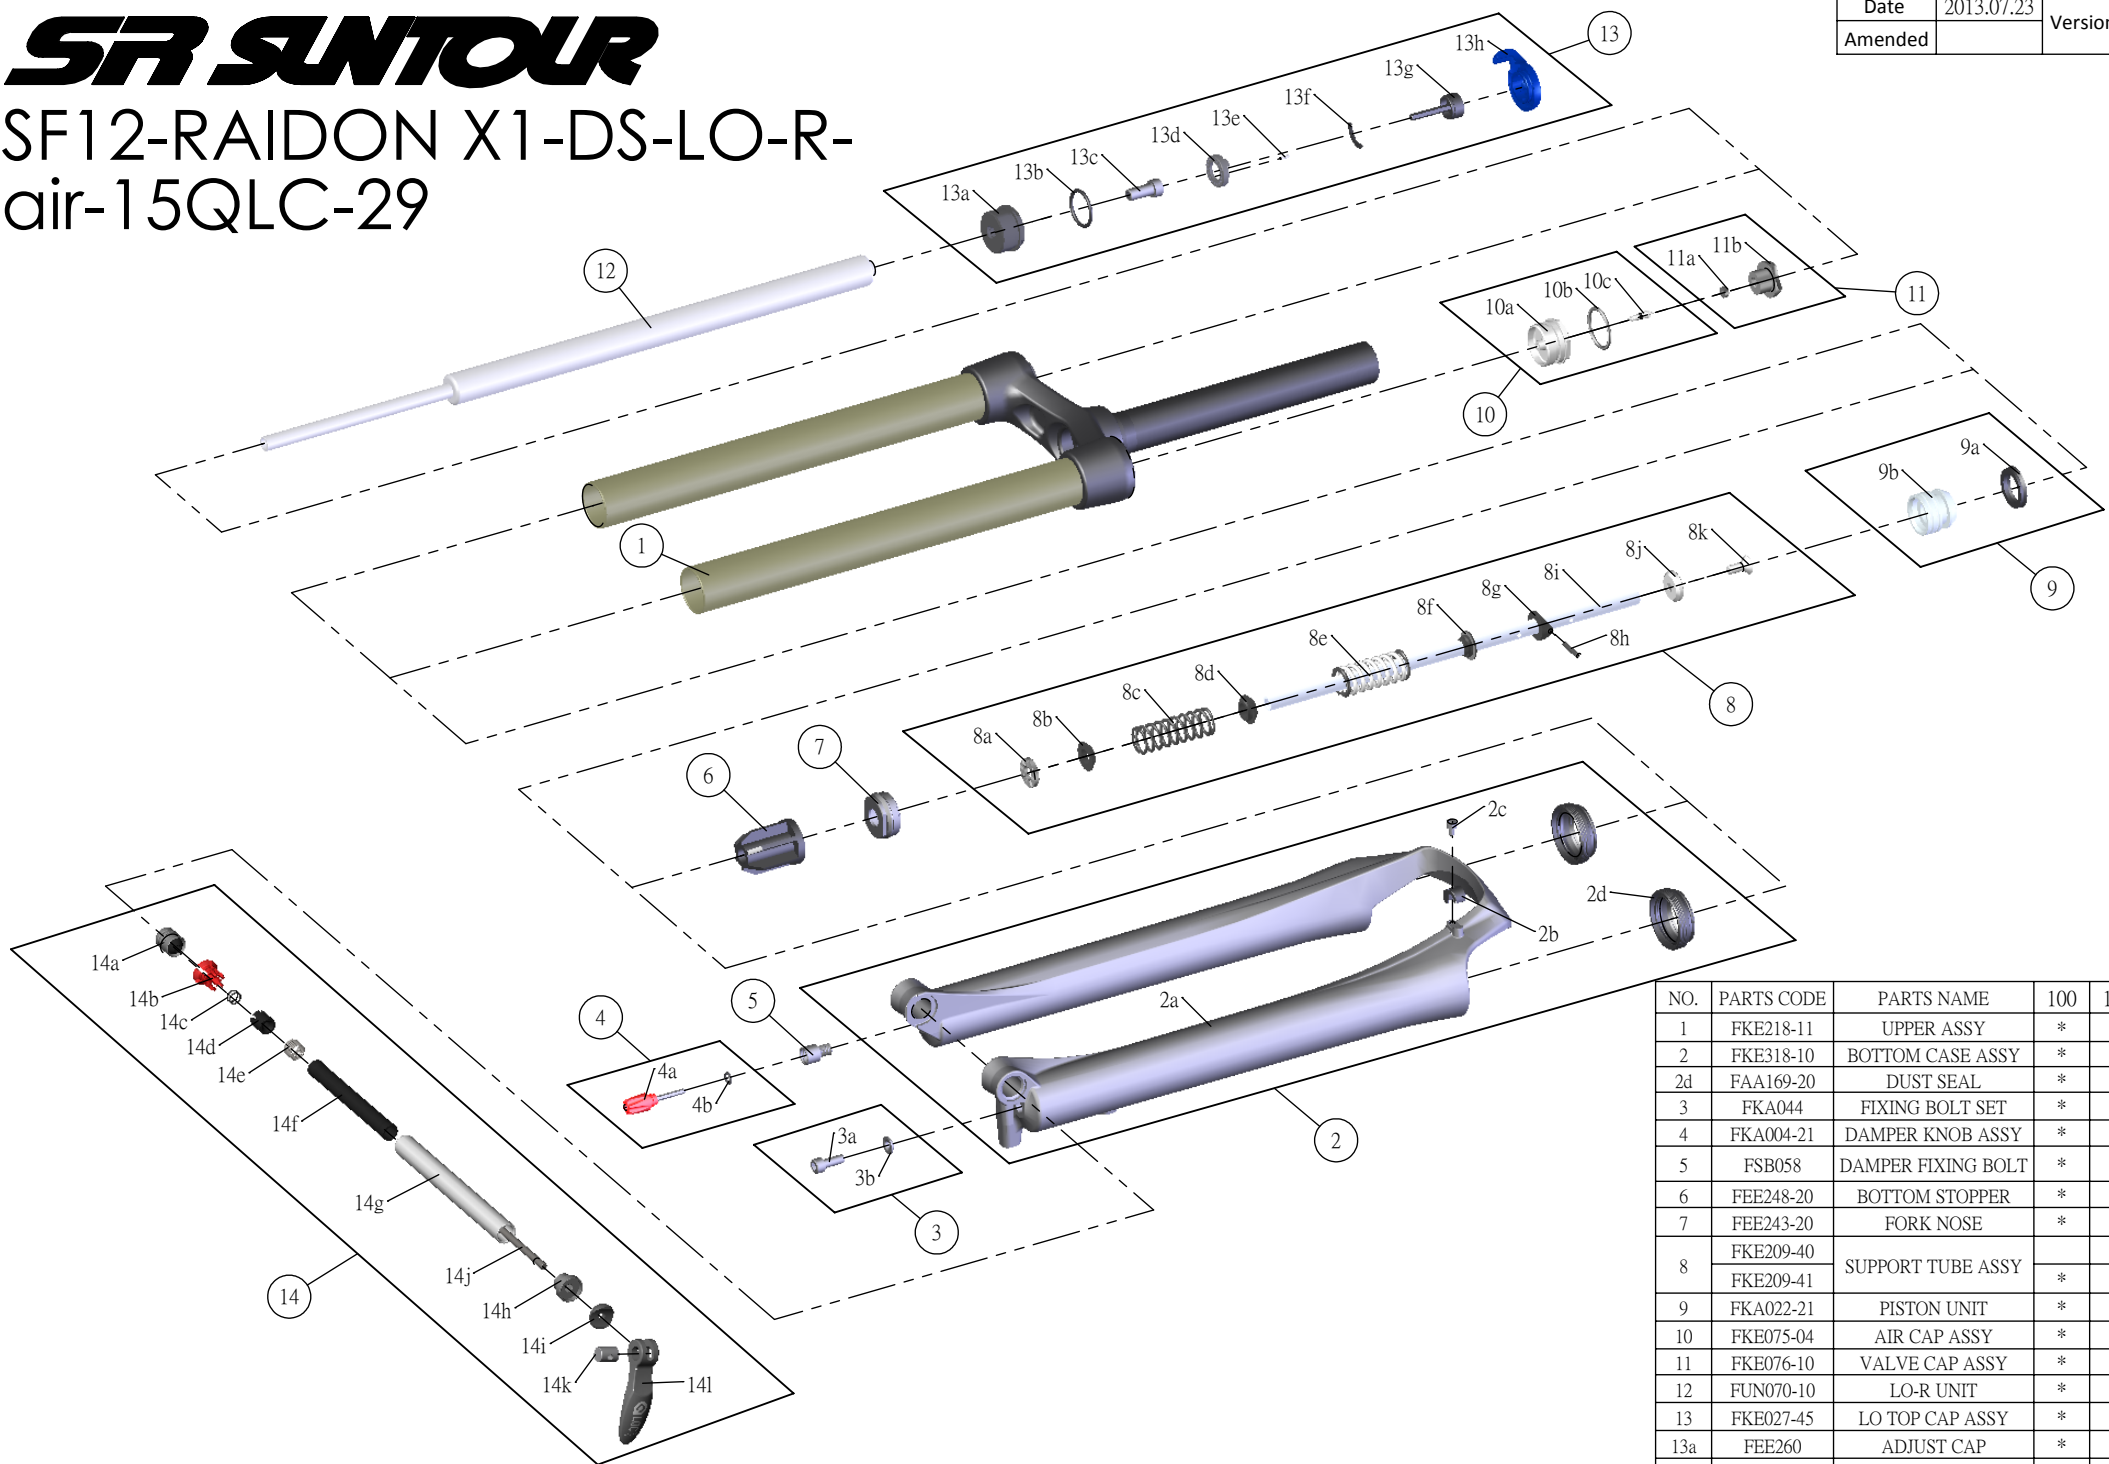

SUNTOUR

SF12-RAIDON X1-DS-LO-R- air-15QLC-29

Date	2013.07.23	Version	1
Amended			

NO.	PARTS CODE	PARTS NAME	100	120	QT
1	FKE218-11	UPPER ASSY	*	*	1
2	FKE318-10	BOTTOM CASE ASSY	*	*	1
2d	FAA169-20	DUST SEAL	*	*	2
3	FKA044	FIXING BOLT SET	*	*	1
4	FKA004-21	DAMPER KNOB ASSY	*	*	1
5	FSB058	DAMPER FIXING BOLT	*	*	1
6	FEE248-20	BOTTOM STOPPER	*	*	1
7	FEE243-20	FORK NOSE	*	*	1
8	FKE209-40	SUPPORT TUBE ASSY		*	1
	FKE209-41		*		1
9	FKA022-21	PISTON UNIT	*	*	1
10	FKE075-04	AIR CAP ASSY	*	*	1
11	FKE076-10	VALVE CAP ASSY	*	*	1
12	FUN070-10	LO-R UNIT	*	*	1
13	FKE027-45	LO TOP CAP ASSY	*	*	1
13a	FEE260	ADJUST CAP	*	*	1
13g	FKA066	ADJUST CORE ASSY	*	*	1
13h	FEE938	LOCKOUT KNOB	*	*	1
14	FKA069-00	QLC15 AXLE SET	*	*	1