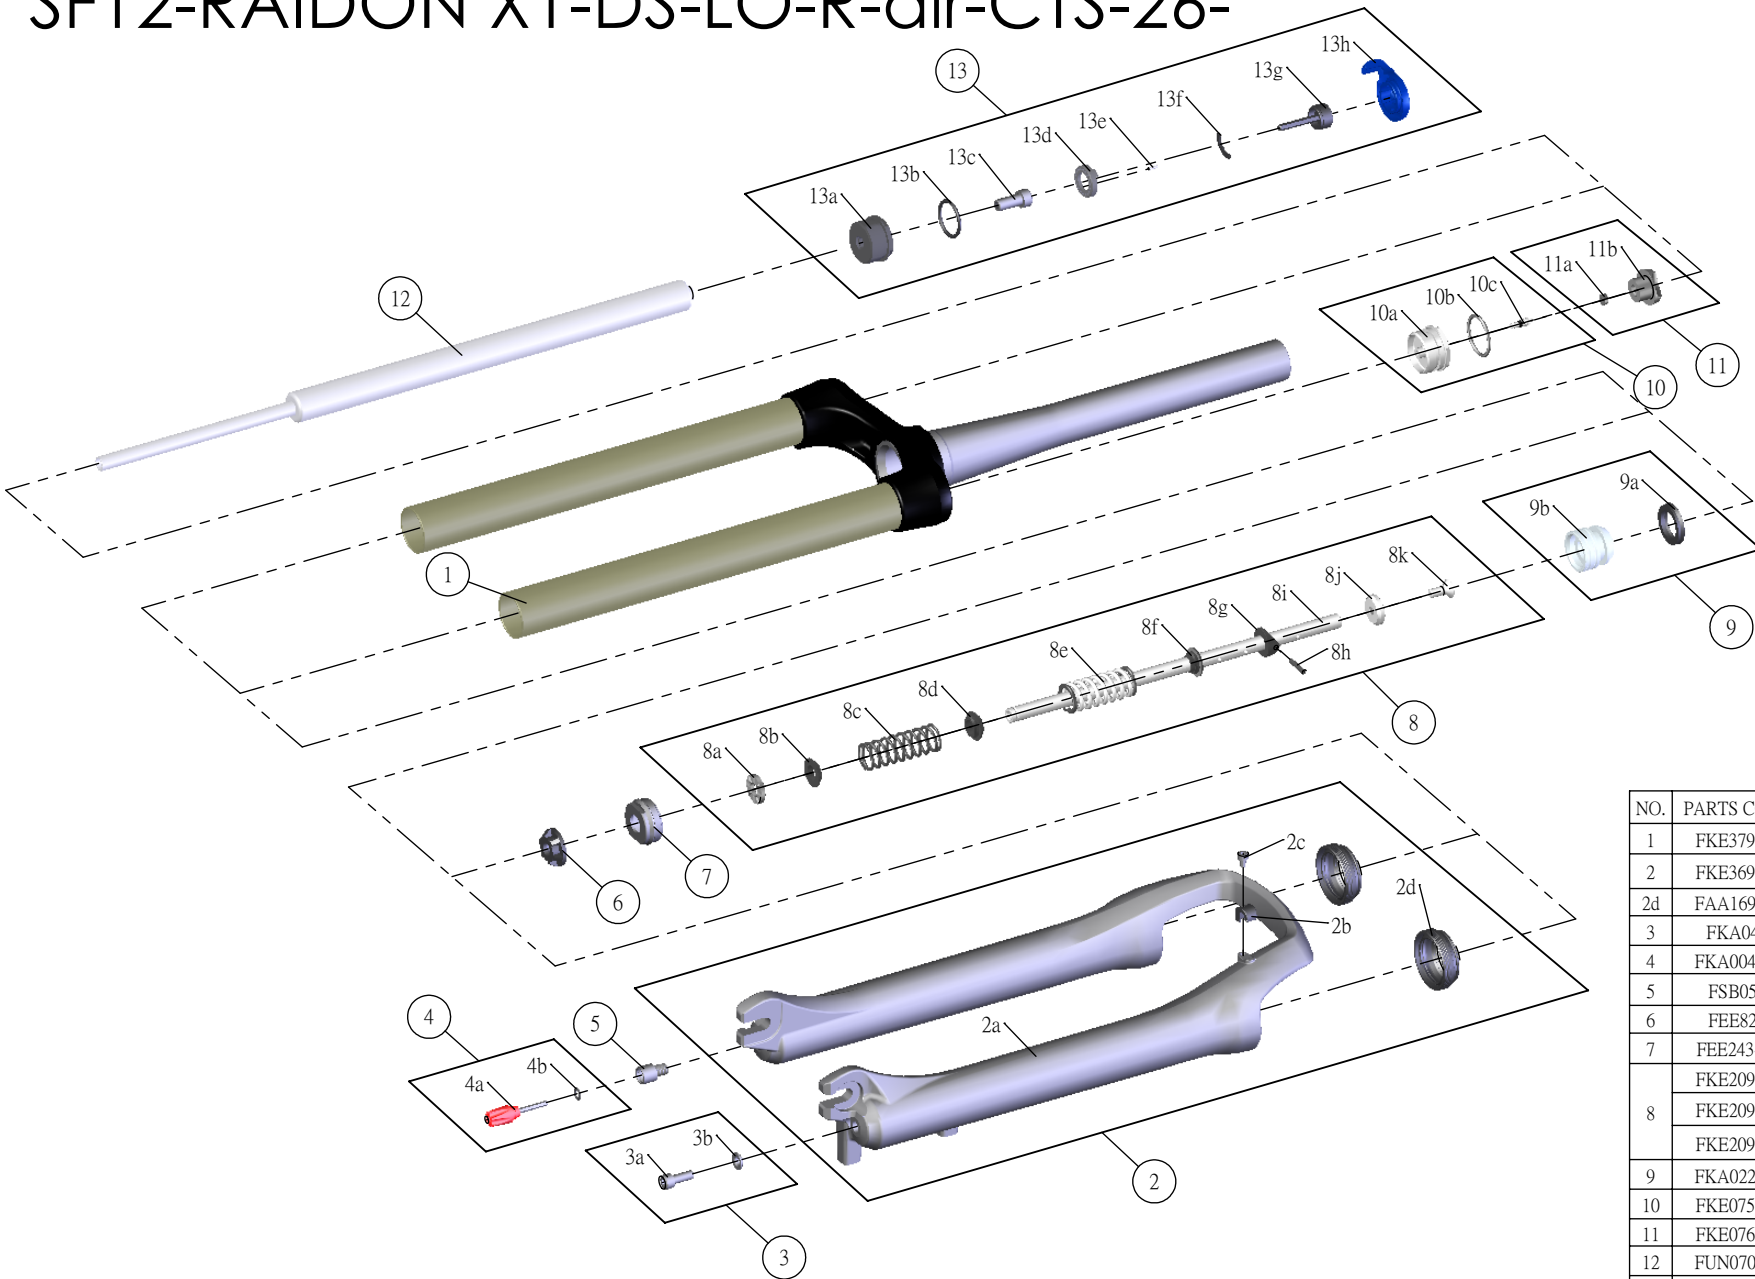

## SF12-RAIDON X1-DS-LO-R-air-CTS-26-

Date	2013.07.23	Version	1
Amended			

NO.	PARTS CODE	PARTS NAME	100	120	140	QT
1	FKE379-60	UPPER ASSY	*	*	*	1
2	FKE369-30	BOTTOM CASE ASSY	*	*	*	1
2d	FAA169-20	DUST SEAL	*	*	*	2
3	FKA044	FIXING BOLT SET	*	*	*	1
4	FKA004-21	DAMPER KNOB ASSY	*	*	*	1
5	FSB058	DAMPER FIXING BOLT	*	*	*	1
6	FEE829	BOTTOM STOPPER	*	*	*	1
7	FEE243-20	FORK NOSE	*	*	*	1
8	FKE209-50	SUPPORT TUBE ASSY		*		1
	FKE209-51		*		1	
	FKE209-53				*	1
9	FKA022-21	PISTON UNIT	*	*	*	1
10	FKE075-04	AIR CAP ASSY	*	*	*	1
11	FKE076-10	VALVE CAP ASSY	*	*	*	1
12	FUN070-00	LO-R UNIT	*	*	*	1
13	FKE027-45	LO TOP CAP ASSY	*	*	*	1
13a	FEE260	ADJUST CAP	*	*	*	1
13g	FKA066	ADJUST CORE ASSY	*	*	*	1
13h	FEE938	LOCKOUT KNOB	*	*	*	1