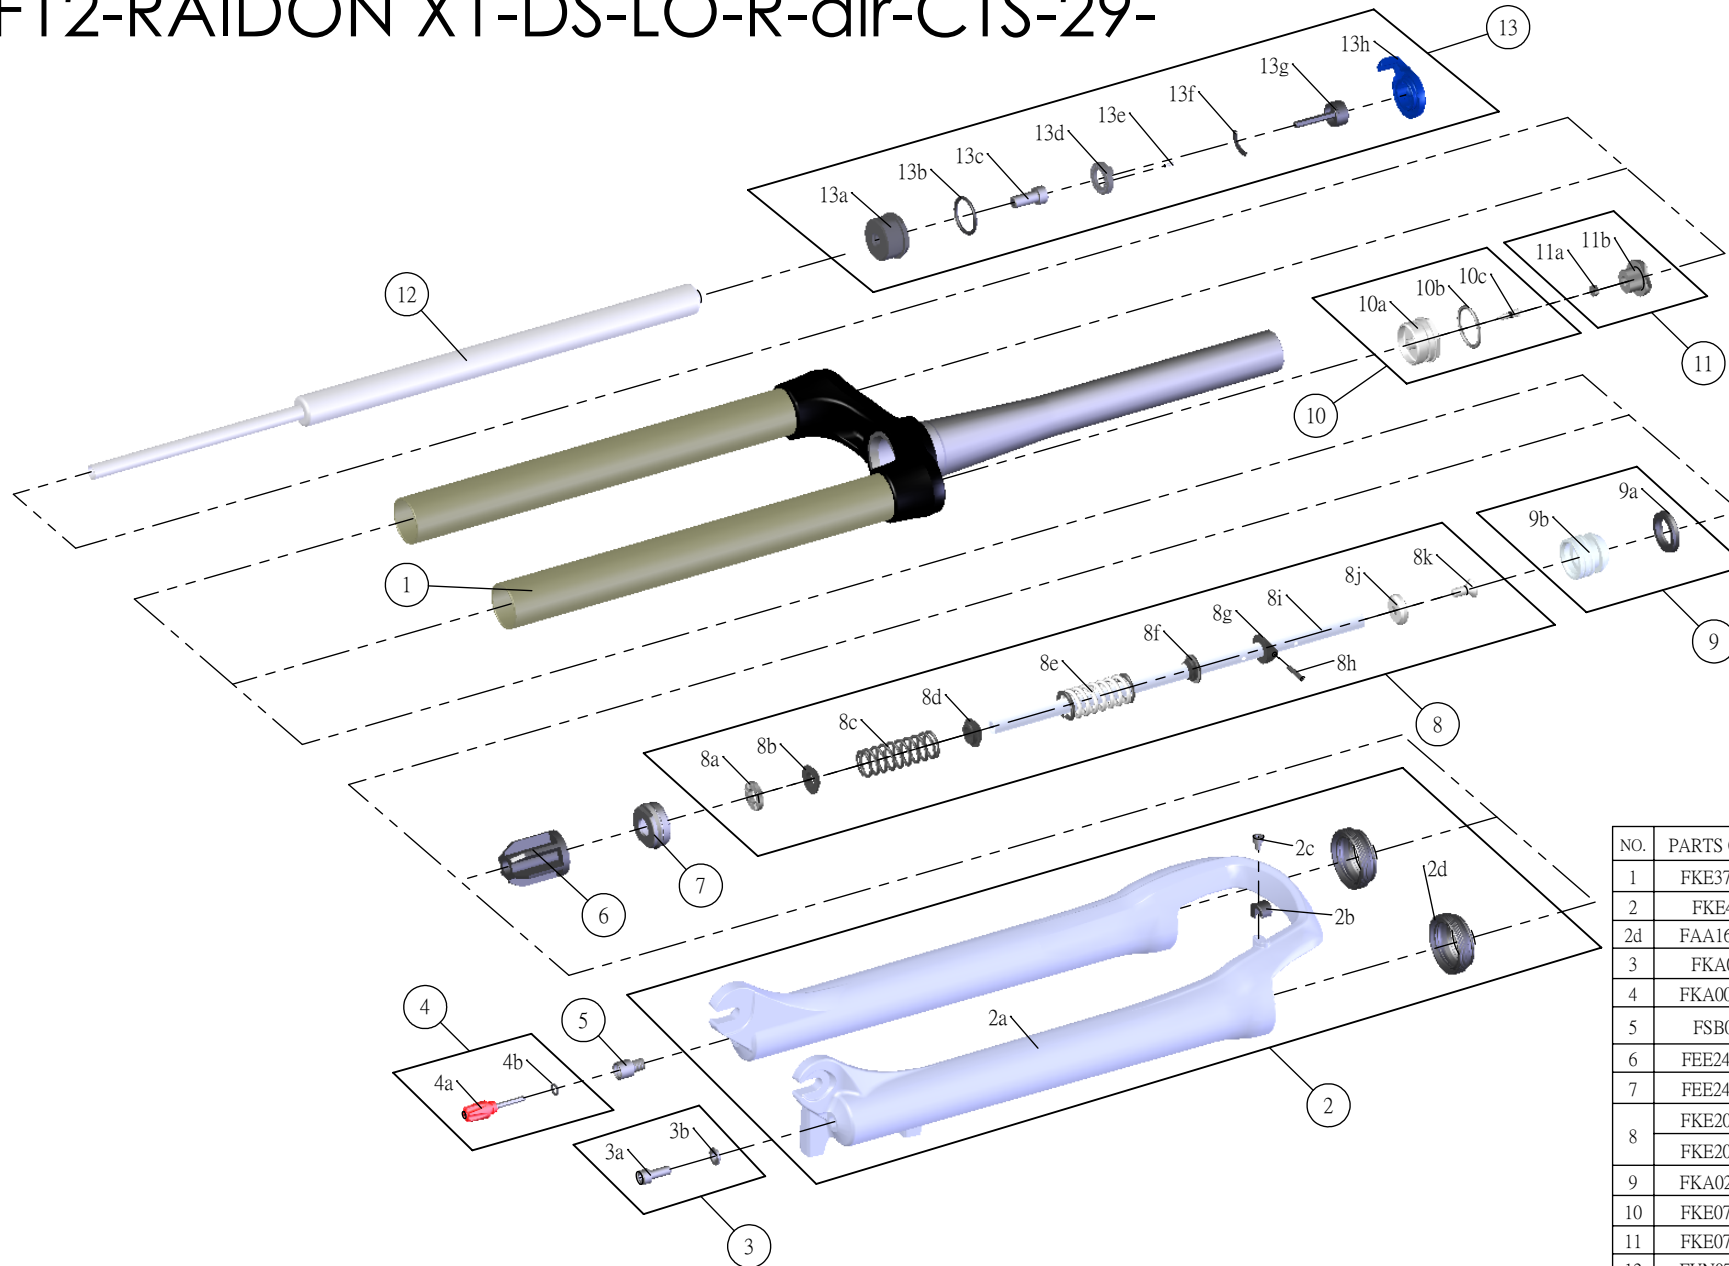

SUNTOUR

SF12-RAIDON X1-DS-LO-R-air-CTS-29-

Date	2013.07.23	Version	1
Amended			

NO.	PARTS CODE	PARTS NAME	100	120	QT
1	FKE379-60	UPPER ASSY	*	*	1
2	FKE426	BOTTOM CASE ASSY	*	*	1
2d	FAA169-20	DUST SEAL	*	*	2
3	FKA044	FIXING BOLT SET	*	*	1
4	FKA004-21	DAMPER KNOB ASSY	*	*	1
5	FSB058	DAMPER FIXING BOLT	*	*	1
6	FEE248-20	BOTTOM STOPPER	*	*	1
7	FEE243-20	FORK NOSE	*	*	1
8	FKE209-40	SUPPORT TUBE ASSY		*	1
	FKE209-41		*		1
9	FKA022-21	PISTON UNIT	*	*	1
10	FKE075-04	AIR CAP ASSY	*	*	1
11	FKE076-10	VALVE CAP ASSY	*	*	1
12	FUN070-10	LO-R UNIT	*	*	1
13	FKE027-45	LO TOP CAP ASSY	*	*	1
13a	FEE260	ADJUST CAP	*	*	1
13g	FKA066	ADJUST CORE ASSY	*	*	1
13h	FEE938	LOCKOUT KNOB	*	*	1