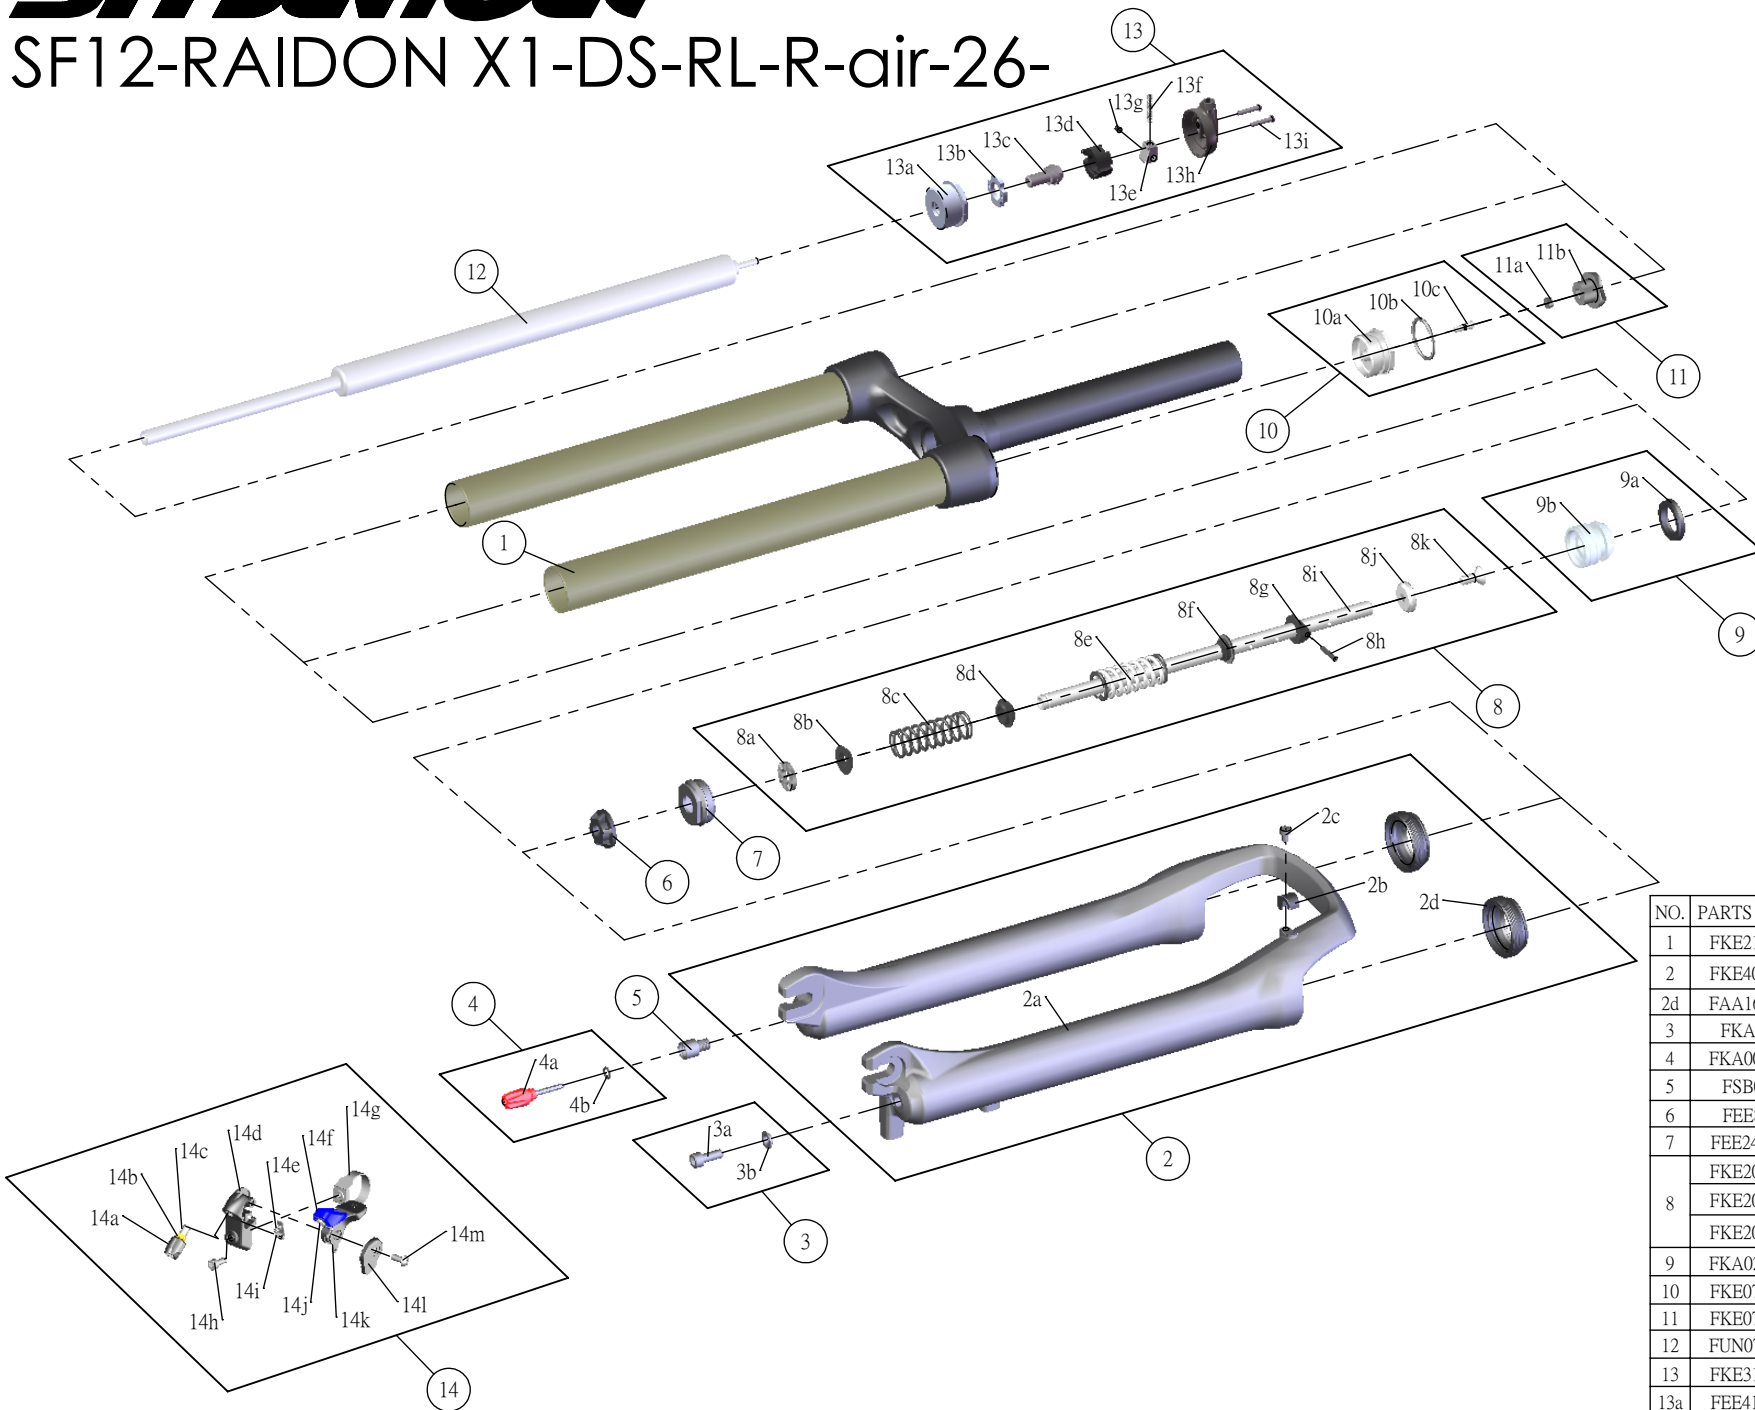

## SF12-RAIDON X1-DS-RL-R-air-26-

Date	2013.07.23	Version	1
Amended			

NO.	PARTS CODE	PARTS NAME	100	120	140	QT
1	FKE218-12	UPPER ASSY	*	*	*	1
2	FKE403-10	BOTTOM CASE ASSY	*	*	*	1
2d	FAA169-20	DUST SEAL	*	*	*	2
3	FKA044	FIXING BOLT SET	*	*	*	1
4	FKA004-21	DAMPER KNOB ASSY	*	*	*	1
5	FSB058	DAMPER FIXING BOLT	*	*	*	1
6	FEE829	BOTTOM STOPPER	*	*	*	1
7	FEE243-20	FORK NOSE	*	*	*	1
8	FKE209-50	SUPPORT TUBE ASSY		*		1
	FKE209-51		*		1	
	FKE209-53				*	1
9	FKA022-21	PISTON UNIT	*	*	*	1
10	FKE075-04	AIR CAP ASSY	*	*	*	1
11	FKE076-10	VALVE CAP ASSY	*	*	*	1
12	FUN071-00	RL-R UNIT	*	*	*	1
13	FKE310-30	RL COVER ASSY	*	*	*	1
13a	FEE418-02	FIX CAP	*	*	*	1
13h	FEE939	RL COVER	*	*	*	1
14	SL9SC-RLO	REMOTE LEVER ASSY	*	*	*	1