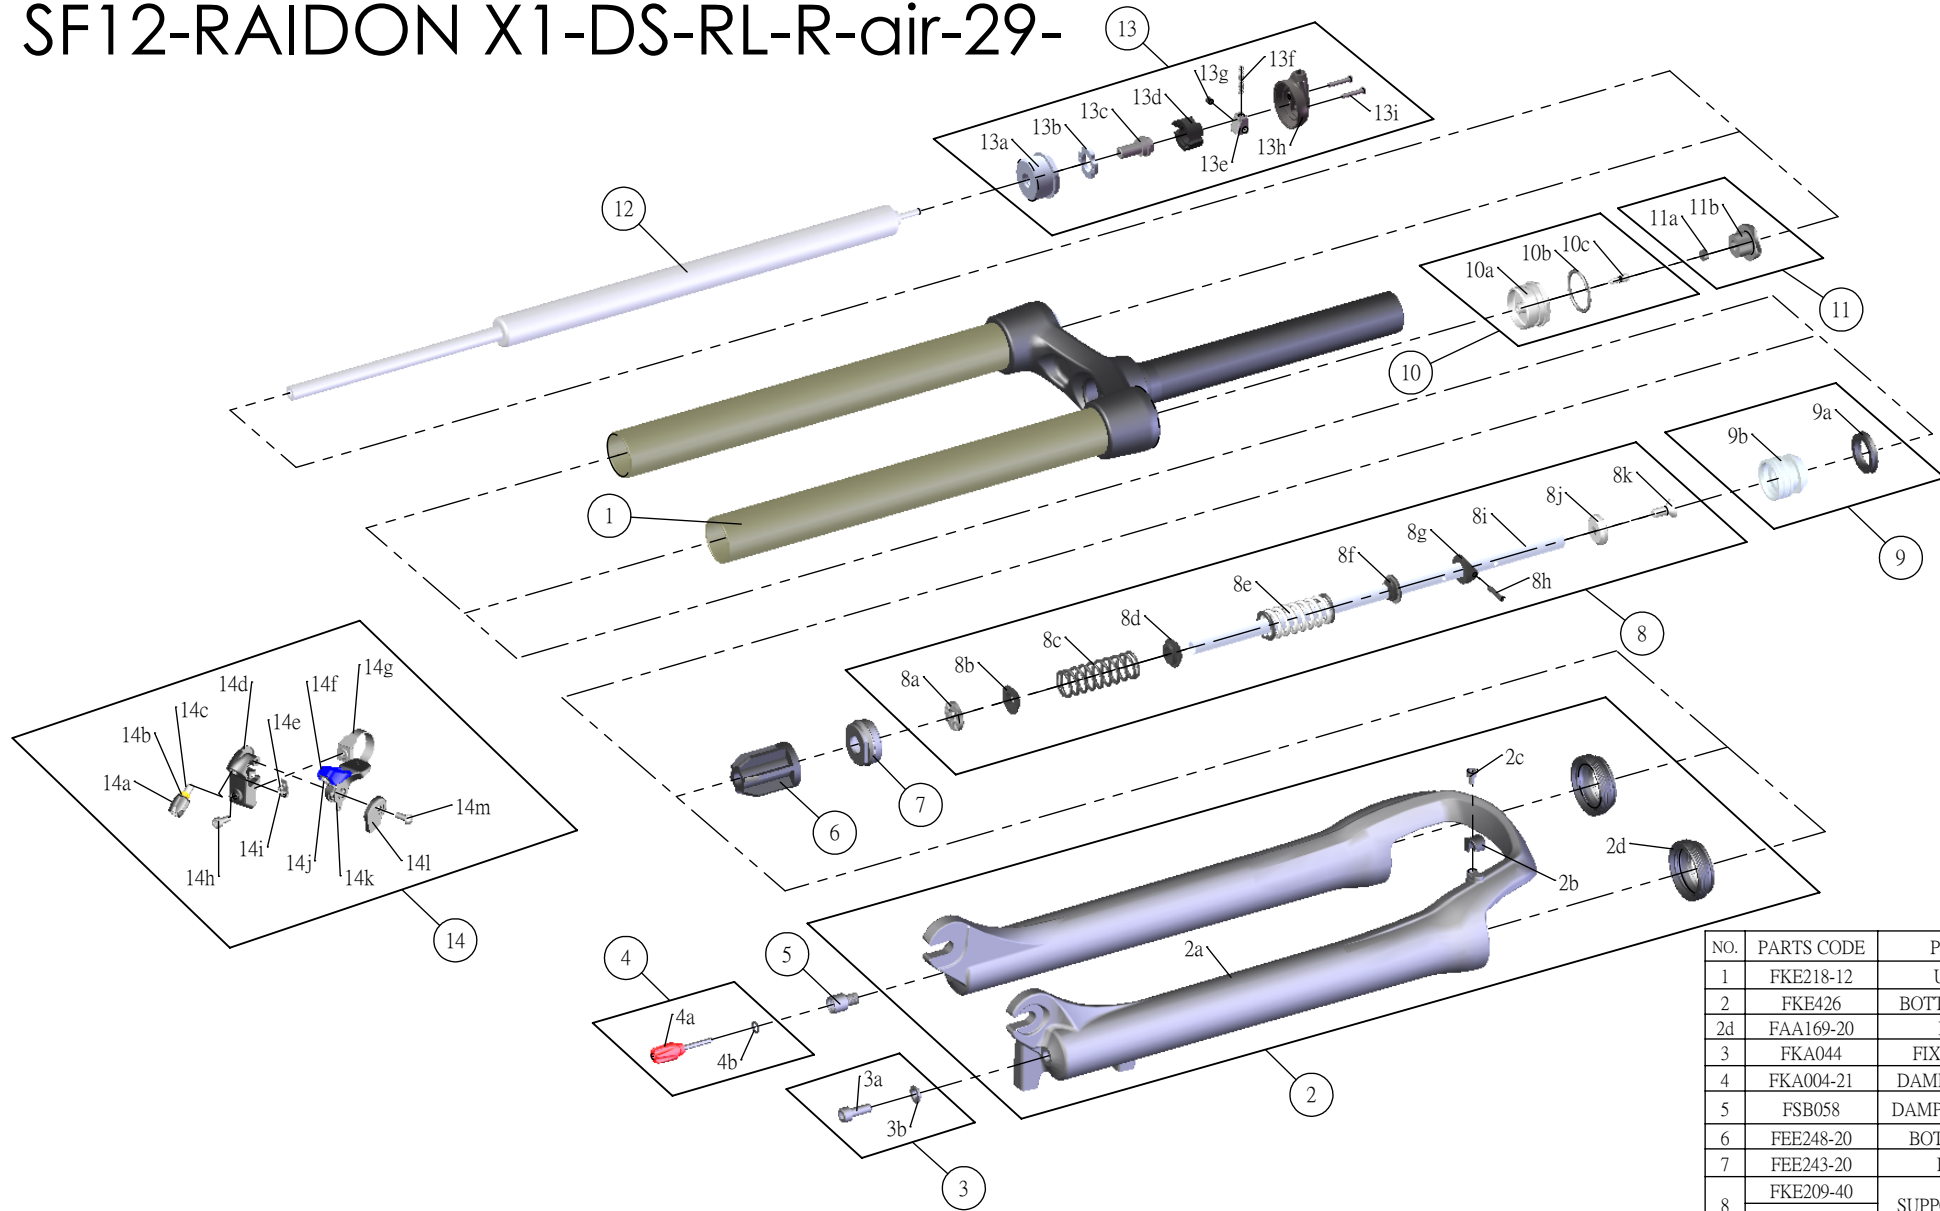

SF SUNTOUR

SF12-RAIDON X1-DS-RL-R-air-29-

| | | | |
|---------|------------|---------|---|
| Date | 2013.07.23 | Version | 1 |
| Amended | | | |

| NO. | PARTS CODE | PARTS NAME | 100 | 120 | QT |
|-----|------------|--------------------|-----|-----|----|
| 1 | FKE218-12 | UPPER ASSY | * | * | 1 |
| 2 | FKE426 | BOTTOM CASE ASSY | * | * | 1 |
| 2d | FAA169-20 | DUST SEAL | * | * | 2 |
| 3 | FKA044 | FIXING BOLT SET | * | * | 1 |
| 4 | FKA004-21 | DAMPER KNOB ASSY | * | * | 1 |
| 5 | FSB058 | DAMPER FIXING BOLT | * | * | 1 |
| 6 | FEE248-20 | BOTTOM STOPPER | * | * | 1 |
| 7 | FEE243-20 | FORK NOSE | * | * | 1 |
| 8 | FKE209-40 | SUPPORT TUBE ASSY | | * | 1 |
| | FKE209-41 | | * | | 1 |
| 9 | FKA022-21 | PISTON UNIT | * | * | 1 |
| 10 | FKE075-04 | AIR CAP ASSY | * | * | 1 |
| 11 | FKE076-10 | VALVE CAP ASSY | * | * | 1 |
| 12 | FUN071-10 | RL-R UNIT | * | * | 1 |
| 13 | FKE310-30 | RL COVER ASSY | * | * | 1 |
| 13a | FEE418-02 | FIX CAP | * | * | 1 |
| 13h | FEE939 | RL COVER | * | * | 1 |
| 14 | SL9SC-RLO | REMOTE LEVER ASSY | * | * | 1 |