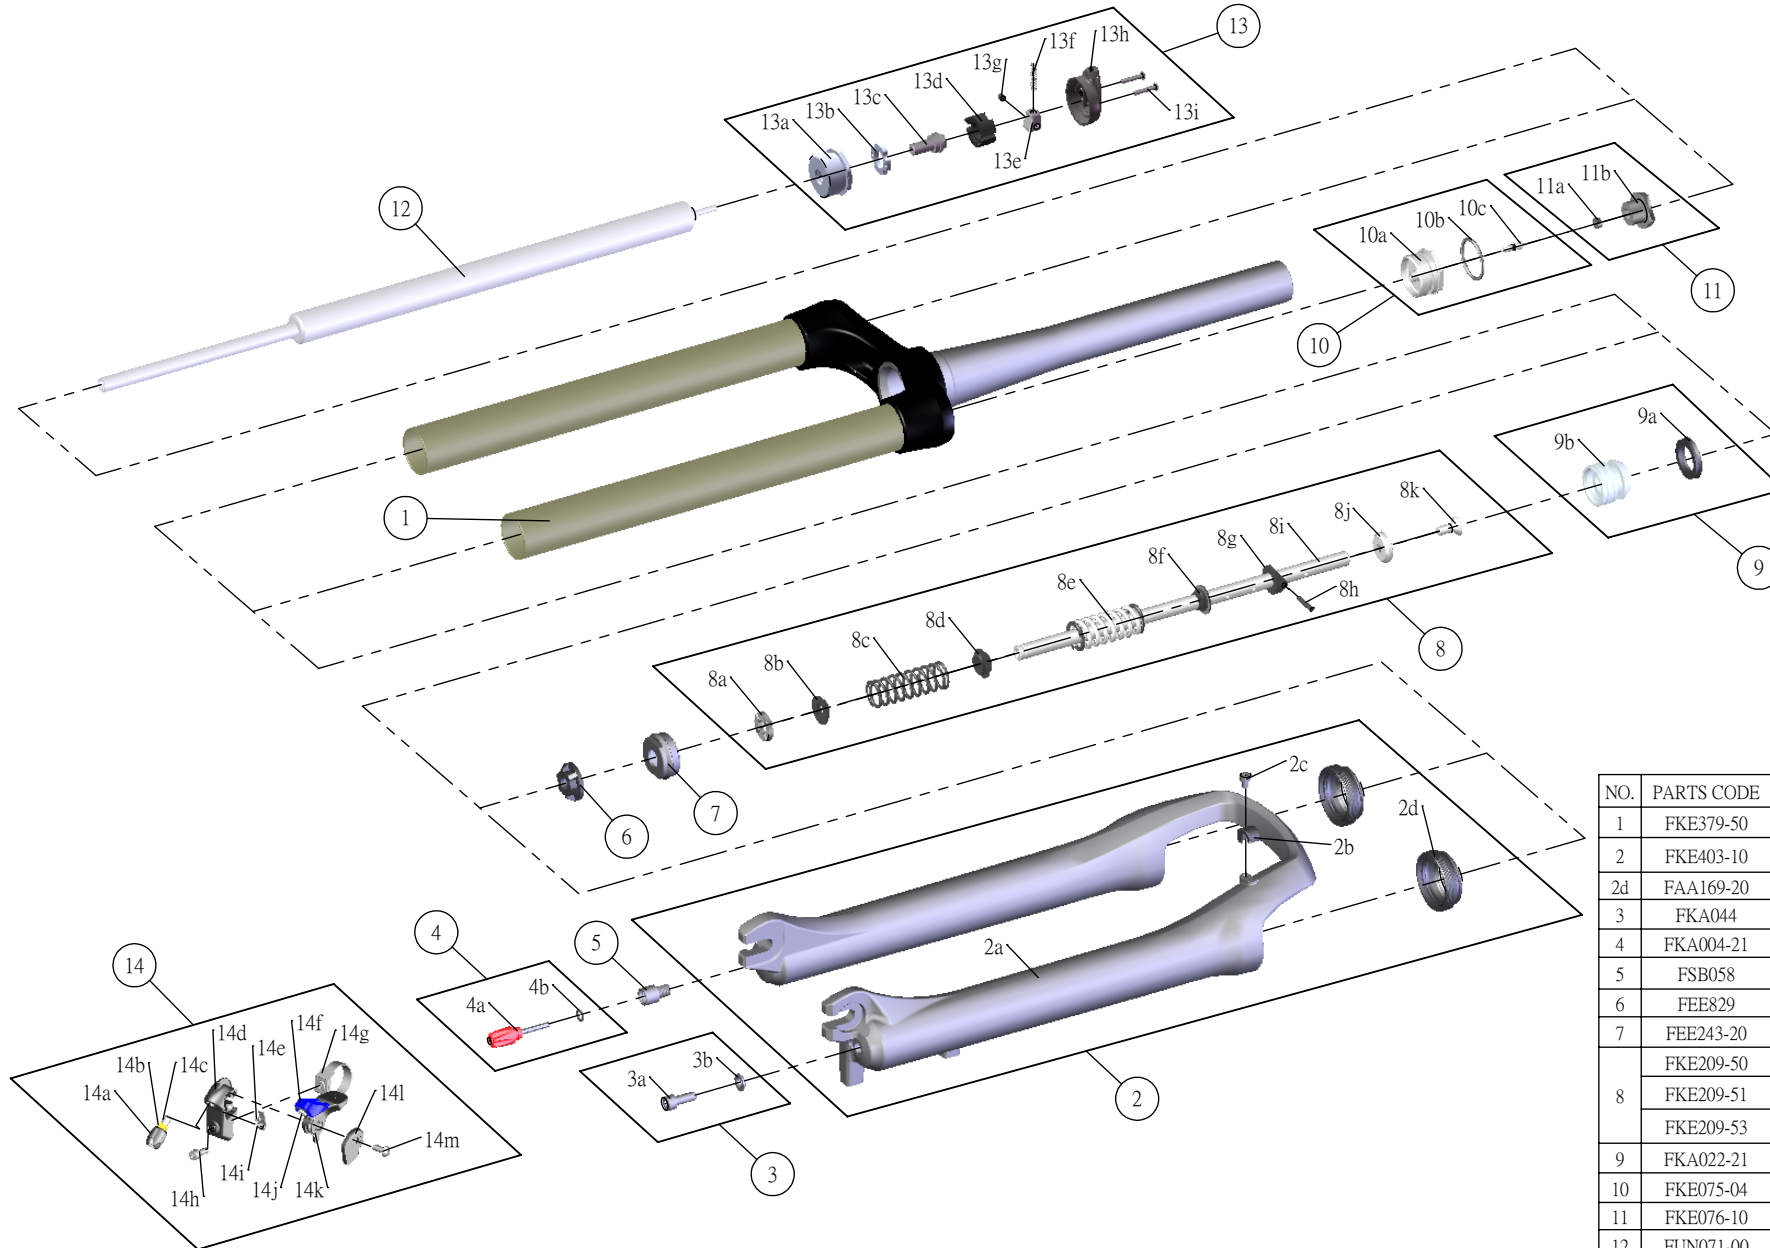

SUNTOUR

SF12-RAIDON X1-DS-RL-R-air-CTS-26-

Date	2013.07.23	Version	1
Amended			

NO.	PARTS CODE	PARTS NAME	100	120	140	QT
1	FKE379-50	UPPER ASSY	*	*	*	1
2	FKE403-10	BOTTOM CASE ASSY	*	*	*	1
2d	FAA169-20	DUST SEAL	*	*	*	2
3	FKA044	FIXING BOLT SET	*	*	*	1
4	FKA004-21	DAMPER KNOB ASSY	*	*	*	1
5	FSB058	DAMPER FIXING BOLT	*	*	*	1
6	FEE829	BOTTOM STOPPER	*	*	*	1
7	FEE243-20	FORK NOSE	*	*	*	1
8	FKE209-50	SUPPORT TUBE ASSY		*		1
	FKE209-51		*		1	
	FKE209-53			*	1	
9	FKA022-21	PISTON UNIT	*	*	*	1
10	FKE075-04	AIR CAP ASSY	*	*	*	1
11	FKE076-10	VALVE CAP ASSY	*	*	*	1
12	FUN071-00	RL-R UNIT	*	*	*	1
13	FKE310-30	RL COVER ASSY	*	*	*	1
13a	FEE418-02	FIX CAP	*	*	*	1
13h	FEE939	RL COVER	*	*	*	1
14	SL9SC-RLO	REMOTE LEVER ASSY	*	*	*	1