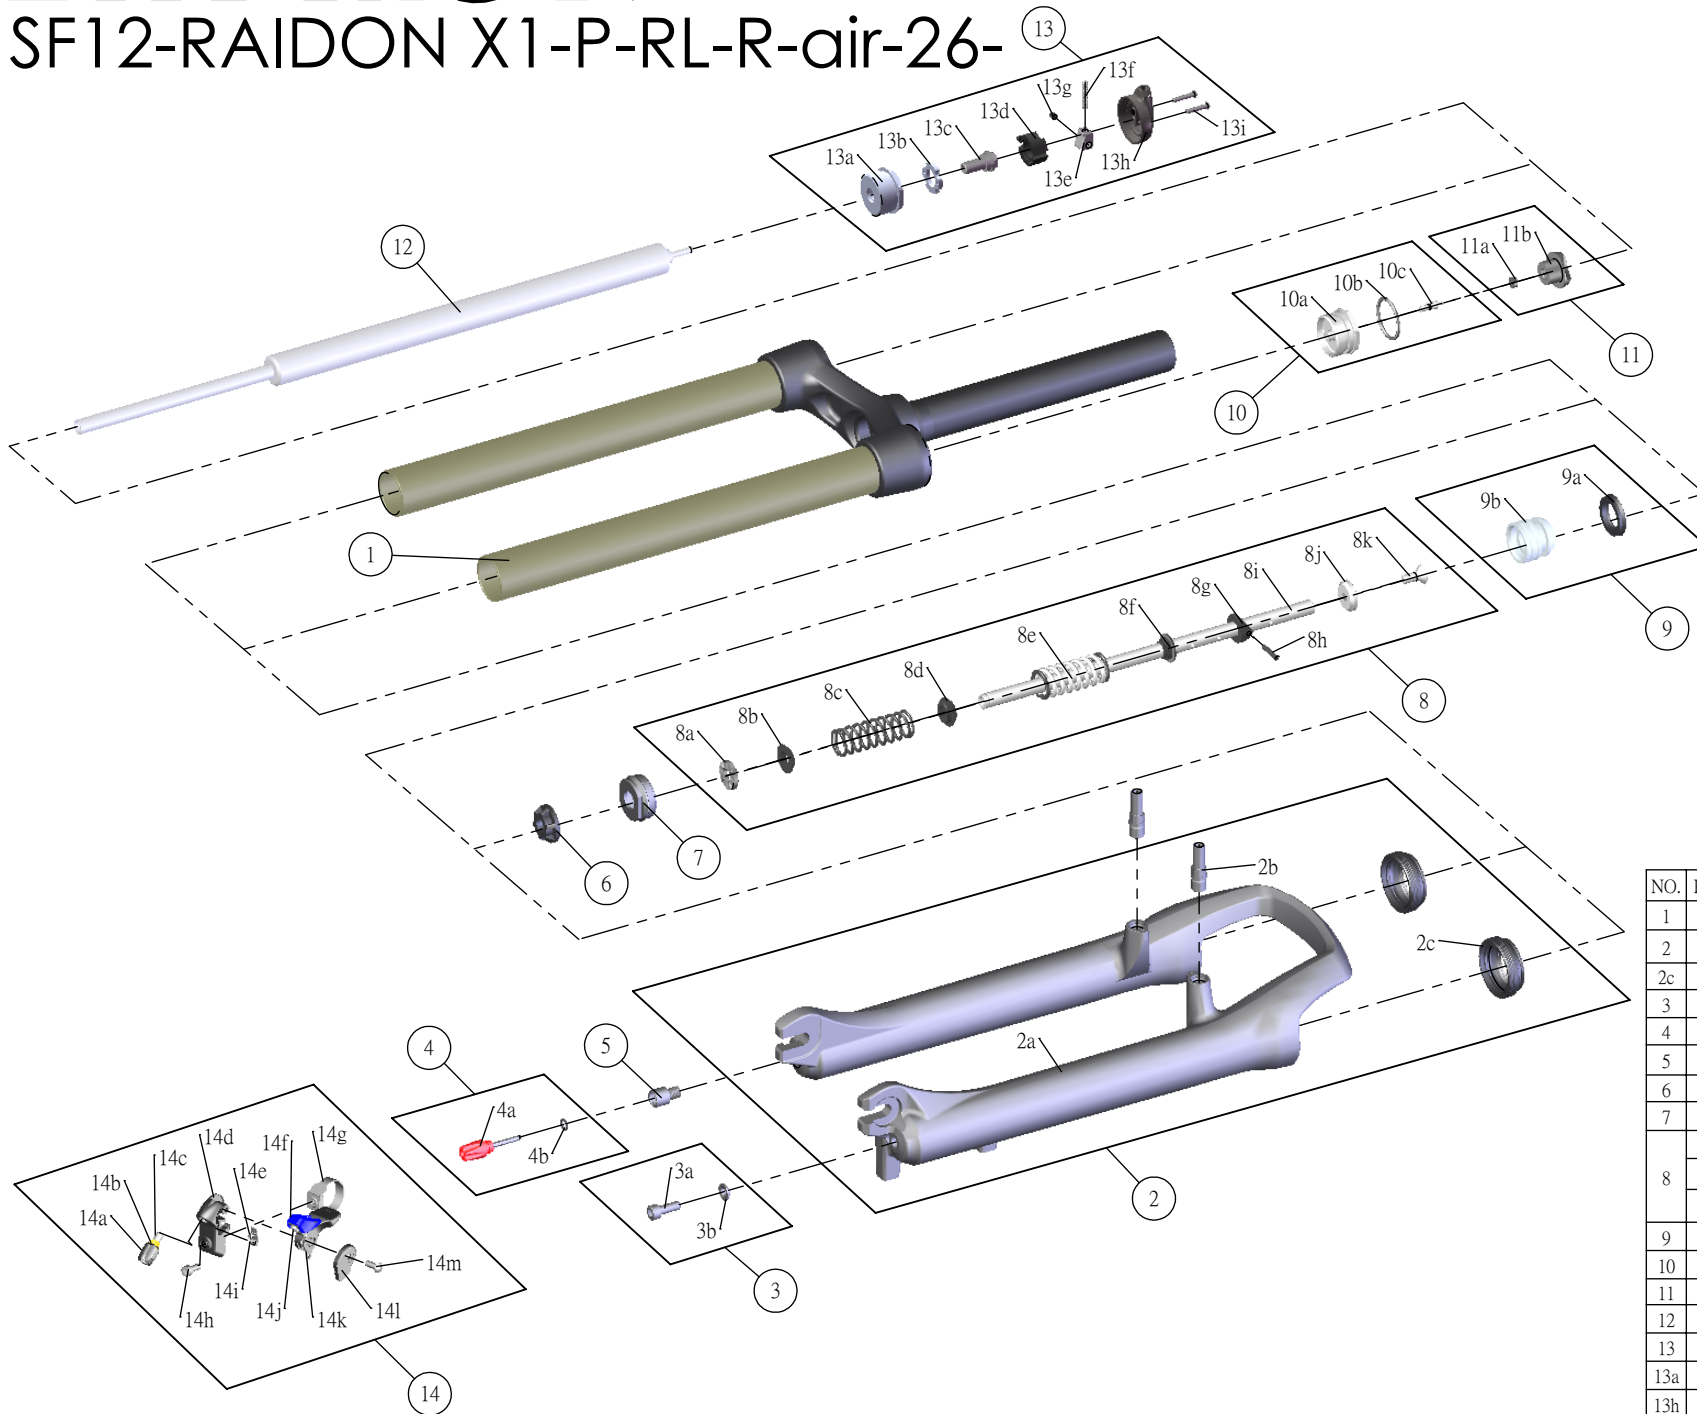

SF SUNTOUR

SF12-RAIDON X1-P-RL-R-air-26-

Date	2013.07.23	Version	1
Amended			

NO.	PARTS CODE	PARTS NAME	100	120	140	QT
1	FKE218-12	UPPER ASSY	*	*	*	1
2	FKE369-30	BOTTOM CASE ASSY	*	*	*	1
2c	FAA169-20	DUST SEAL	*	*	*	2
3	FKA044	FIXING BOLT SET	*	*	*	1
4	FKA004-21	DAMPER KNOB ASSY	*	*	*	1
5	FSB058	DAMPER FIXING BOLT	*	*	*	1
6	FEE829	BOTTOM STOPPER	*	*	*	1
7	FEE243-20	FORK NOSE	*	*	*	1
8	FKE209-50	SUPPORT TUBE ASSY		*		1
	FKE209-51		*		1	
	FKE209-53			*	1	
9	FKA022-21	PISTON UNIT	*	*	*	1
10	FKE075-04	AIR CAP ASSY	*	*	*	1
11	FKE076-10	VALVE CAP ASSY	*	*	*	1
12	FUN071-00	RL-R UNIT	*	*	*	1
13	FKE310-30	RL COVER ASSY	*	*	*	1
13a	FEE418-02	FIX CAP	*	*	*	1
13h	FEE939	RL COVER	*	*	*	1
14	SL9SC-RLO	REMOTE LEVER ASSY	*	*	*	1