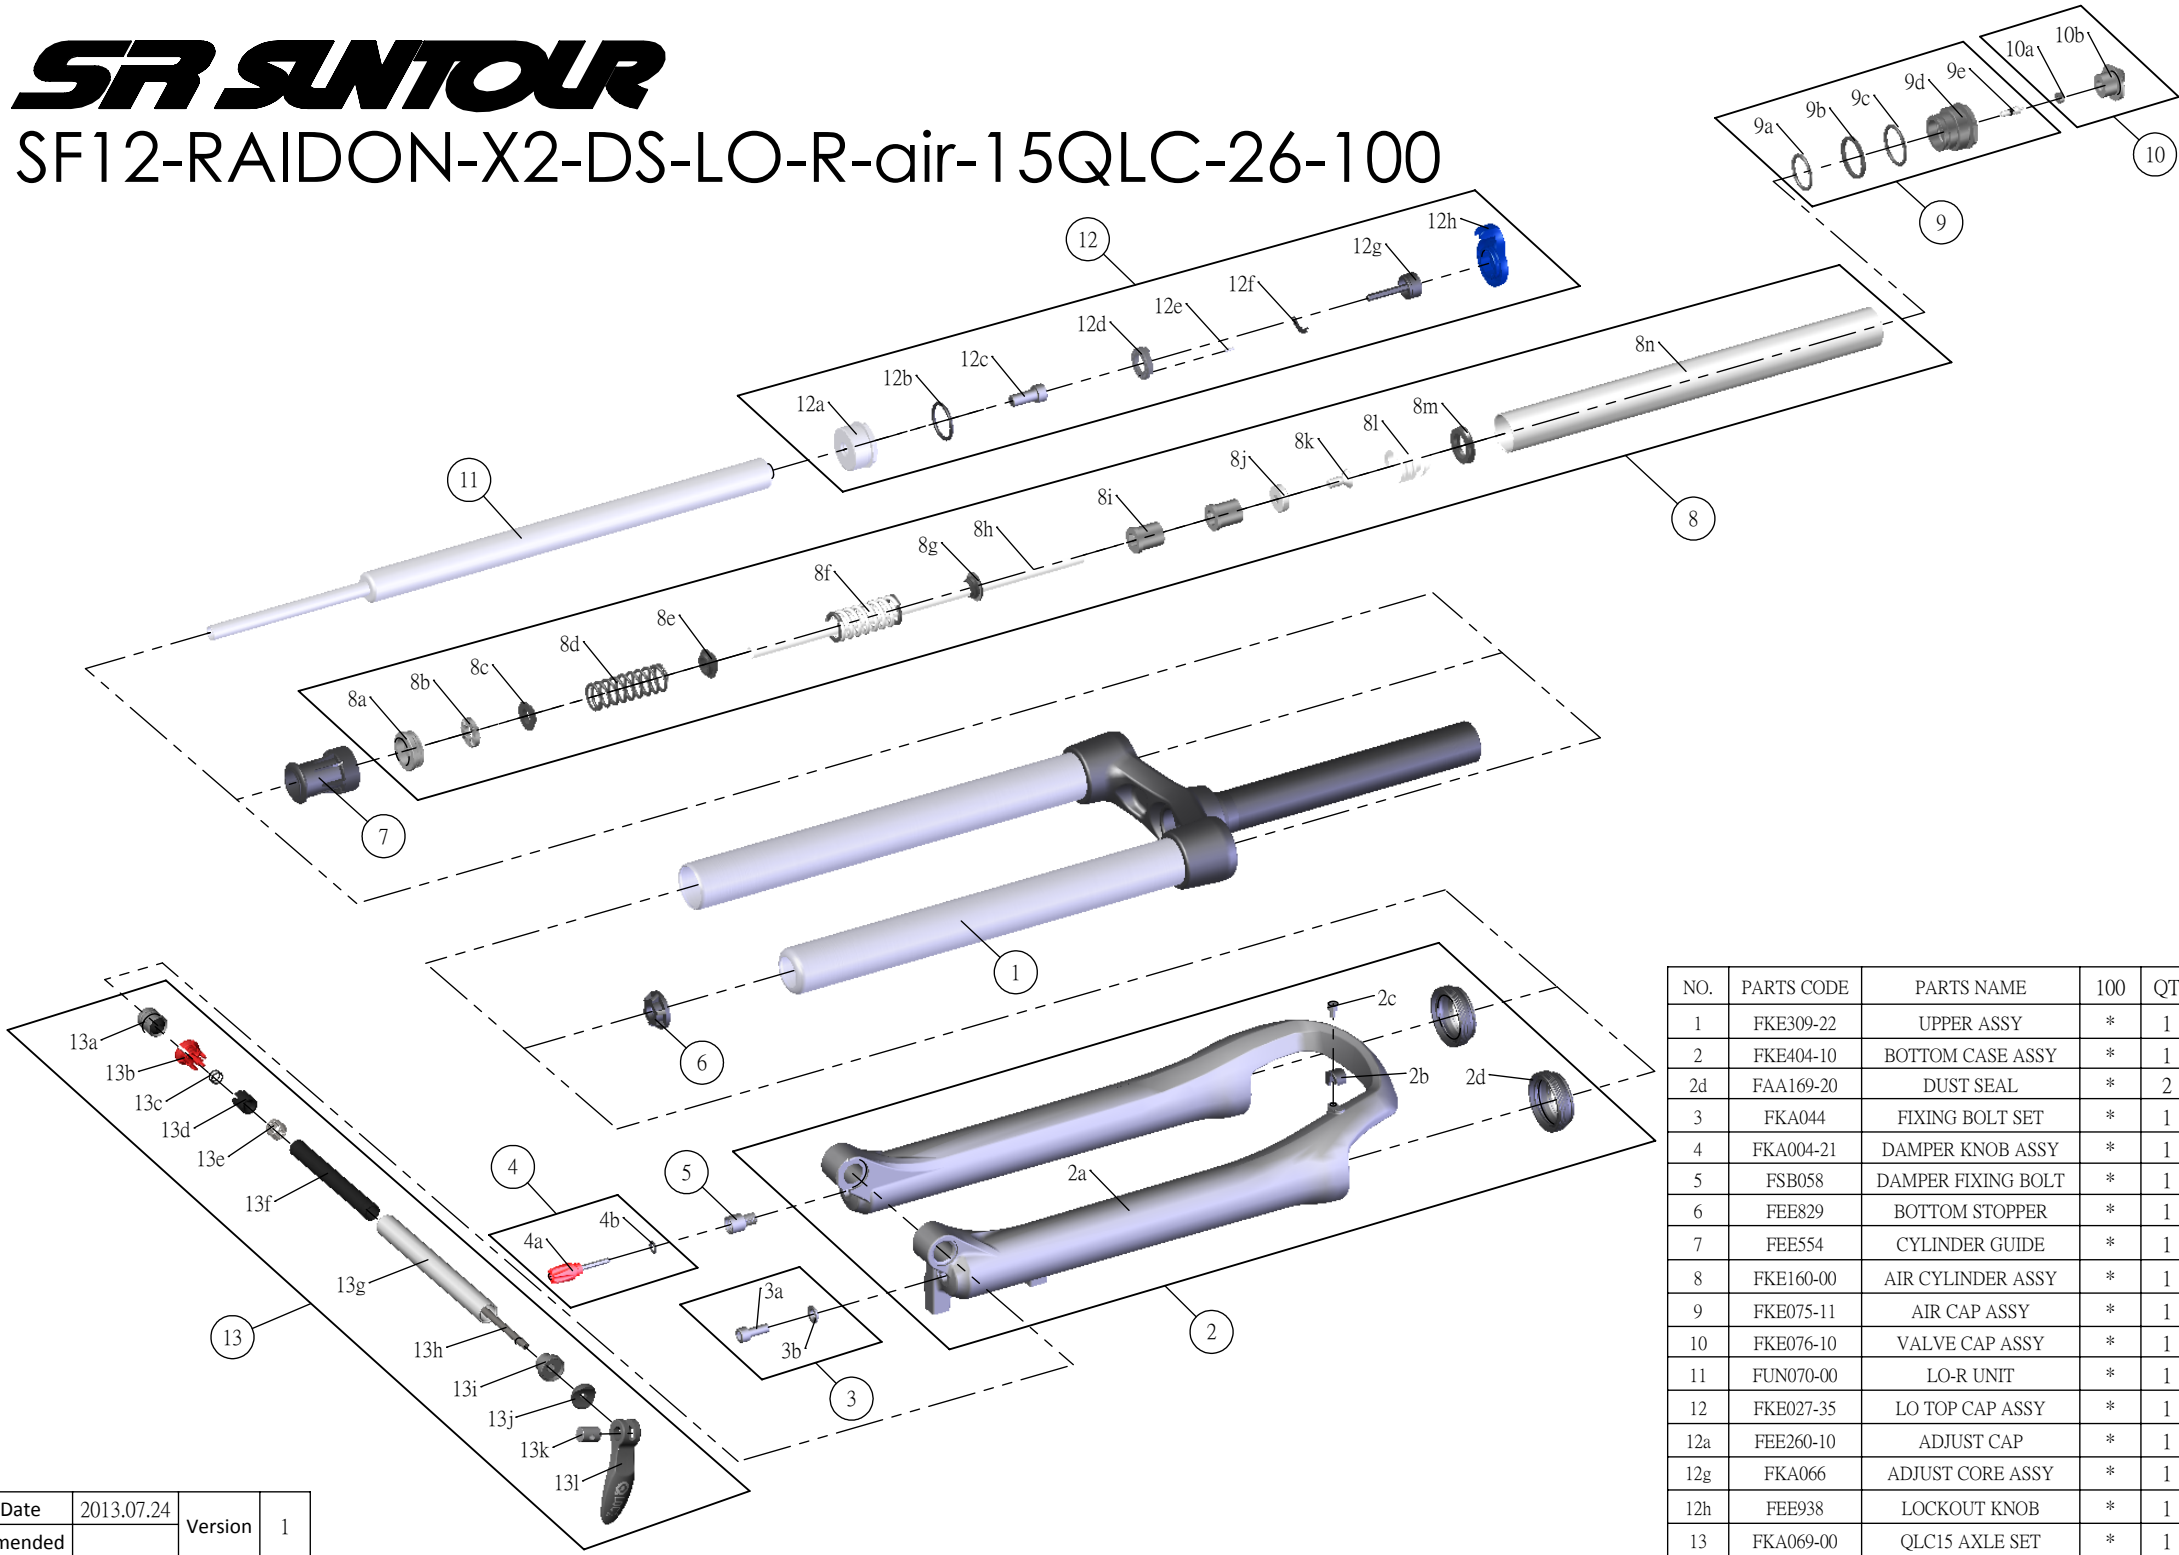

SUNTOUR

SF12-RAIDON-X2-DS-LO-R-air-15QLC-26-100

NO.	PARTS CODE	PARTS NAME	100	QT
1	FKE309-22	UPPER ASSY	*	1
2	FKE404-10	BOTTOM CASE ASSY	*	1
2d	FAA169-20	DUST SEAL	*	2
3	FKA044	FIXING BOLT SET	*	1
4	FKA004-21	DAMPER KNOB ASSY	*	1
5	FSB058	DAMPER FIXING BOLT	*	1
6	FEE829	BOTTOM STOPPER	*	1
7	FEE554	CYLINDER GUIDE	*	1
8	FKE160-00	AIR CYLINDER ASSY	*	1
9	FKE075-11	AIR CAP ASSY	*	1
10	FKE076-10	VALVE CAP ASSY	*	1
11	FUN070-00	LO-R UNIT	*	1
12	FKE027-35	LO TOP CAP ASSY	*	1
12a	FEE260-10	ADJUST CAP	*	1
12g	FKA066	ADJUST CORE ASSY	*	1
12h	FEE938	LOCKOUT KNOB	*	1
13	FKA069-00	QLC15 AXLE SET	*	1