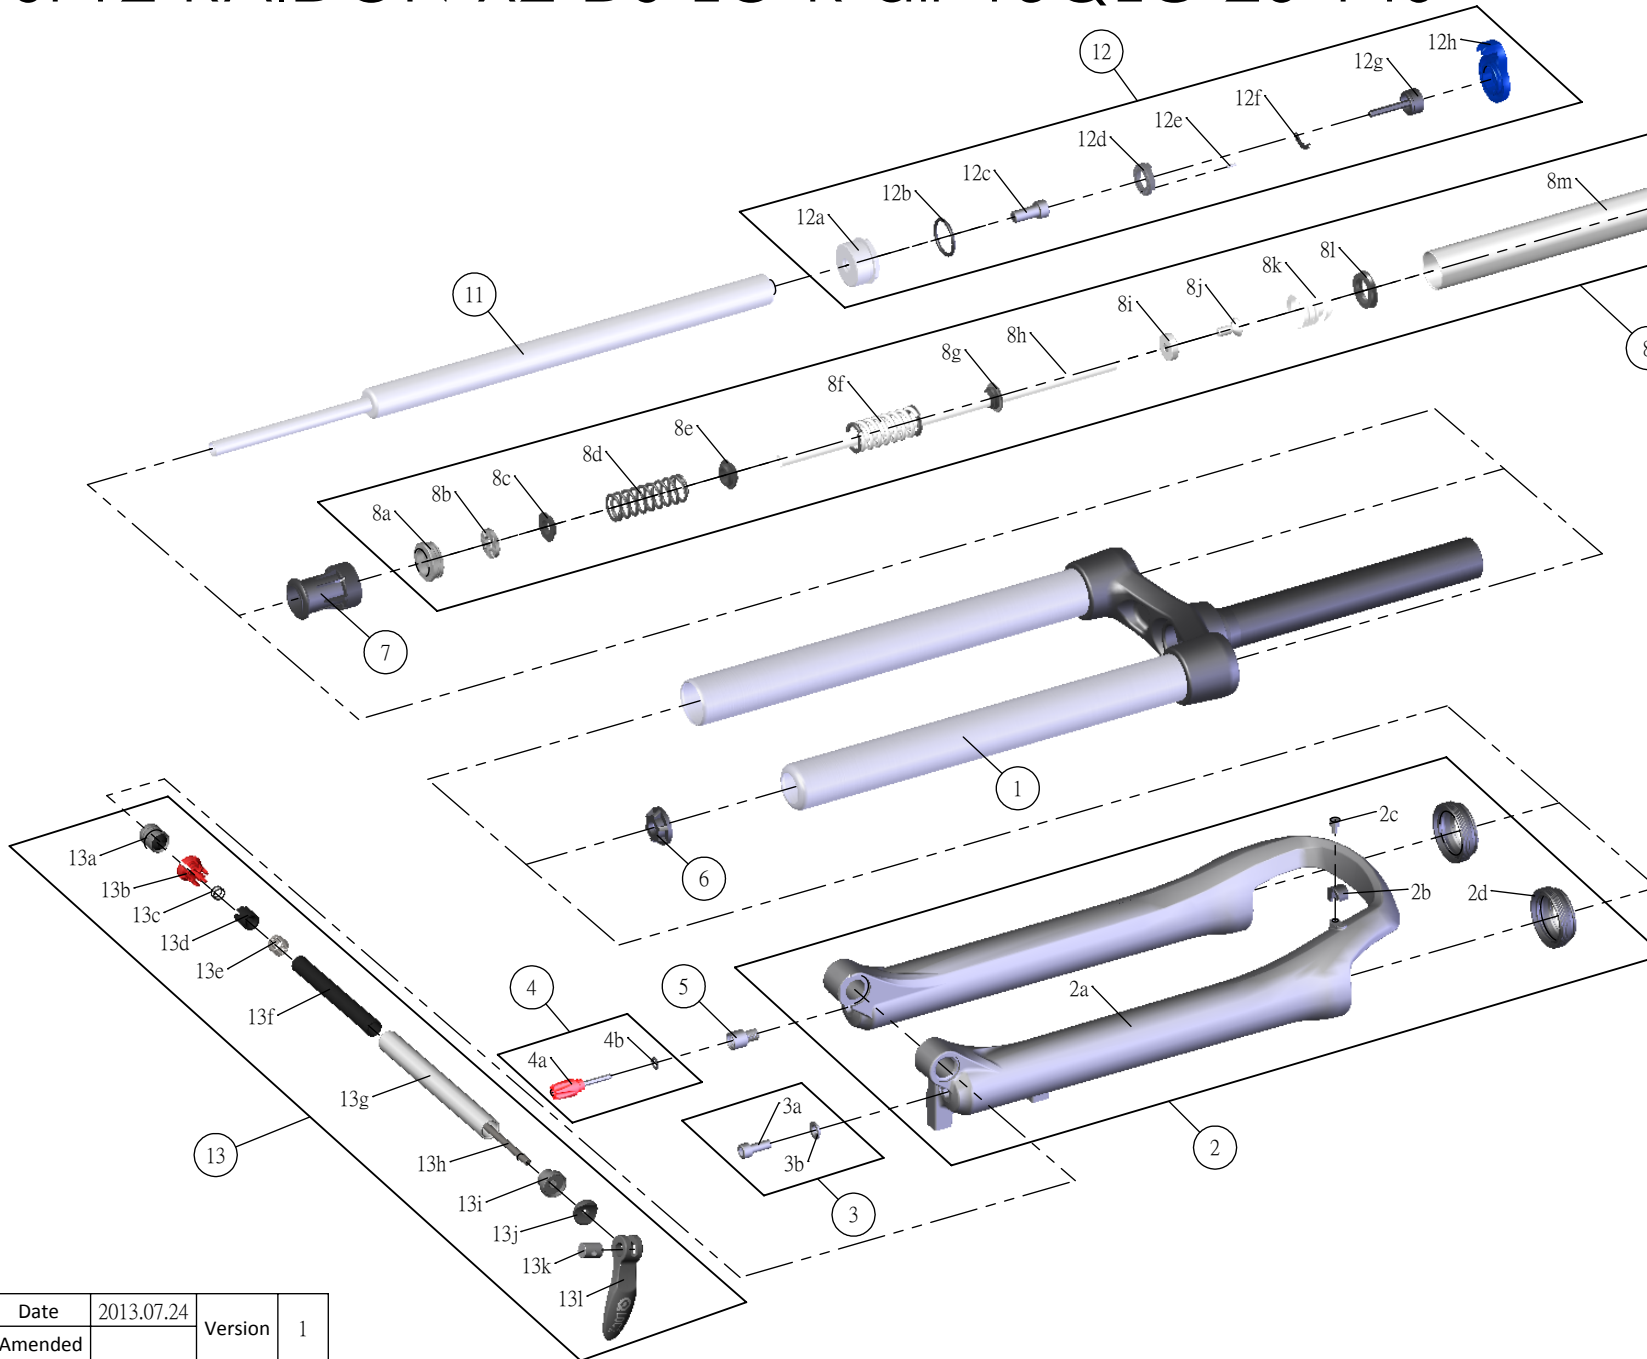

SF SUNTOUR

SF12-RAIDON-X2-DS-LO-R-air-15QLC-26-140

| NO. | PARTS CODE | PARTS NAME | 140 | QT |
|-----|------------|--------------------|-----|----|
| 1 | FKE309-22 | UPPER ASSY | * | 1 |
| 2 | FKE404-10 | BOTTOM CASE ASSY | * | 1 |
| 2d | FAA169-20 | DUST SEAL | * | 2 |
| 3 | FKA044 | FIXING BOLT SET | * | 1 |
| 4 | FKA004-21 | DAMPER KNOB ASSY | * | 1 |
| 5 | FSB058 | DAMPER FIXING BOLT | * | 1 |
| 6 | FEE829 | BOTTOM STOPPER | * | 1 |
| 7 | FEE554 | CYLINDER GUIDE | * | 1 |
| 8 | FKE160-13 | AIR CYLINDER ASSY | * | 1 |
| 9 | FKE075-11 | AIR CAP ASSY | * | 1 |
| 10 | FKE076-10 | VALVE CAP ASSY | * | 1 |
| 11 | FUN070-00 | LO-R UNIT | * | 1 |
| 12 | FKE027-35 | LO TOP CAP ASSY | * | 1 |
| 12a | FEE260-10 | ADJUST CAP | * | 1 |
| 12g | FKA066 | ADJUST CORE ASSY | * | 1 |
| 12h | FEE938 | LOCKOUT KNOB | * | 1 |
| 13 | FKA069-00 | QLC15 AXLE SET | * | 1 |