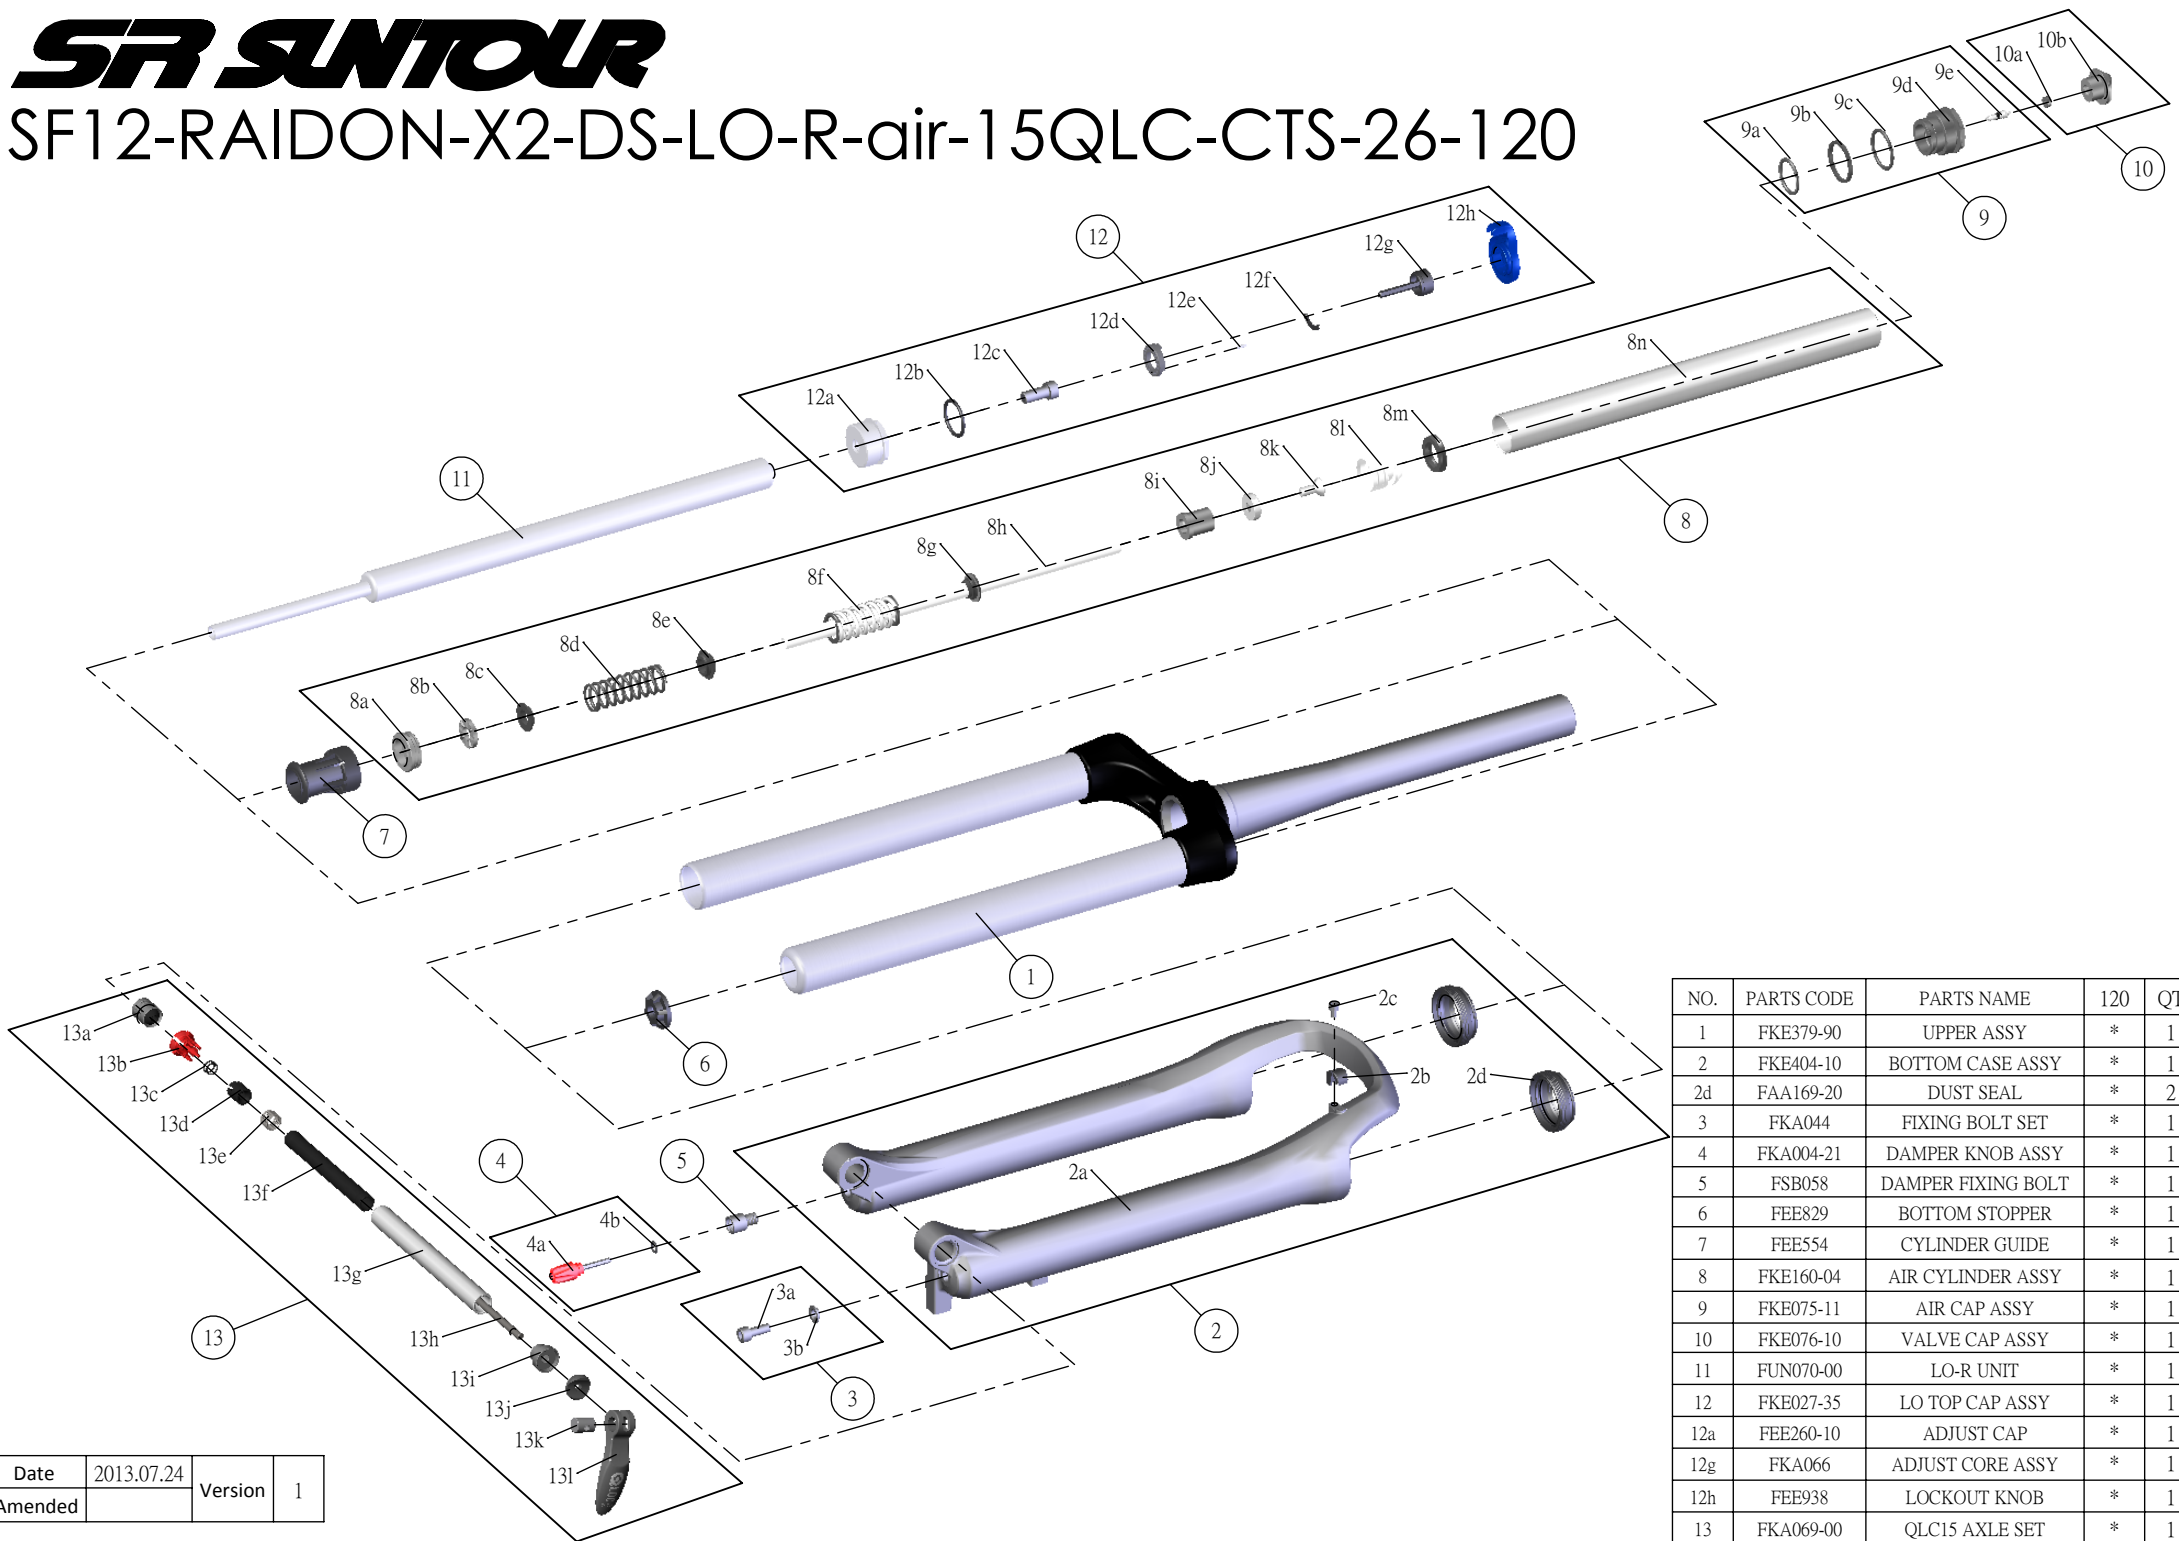

## SF12-RAIDON-X2-DS-LO-R-air-15QLC-CTS-26-120

NO.	PARTS CODE	PARTS NAME	120	QT
1	FKE379-90	UPPER ASSY	*	1
2	FKE404-10	BOTTOM CASE ASSY	*	1
2d	FAA169-20	DUST SEAL	*	2
3	FKA044	FIXING BOLT SET	*	1
4	FKA004-21	DAMPER KNOB ASSY	*	1
5	FSB058	DAMPER FIXING BOLT	*	1
6	FEE829	BOTTOM STOPPER	*	1
7	FEE554	CYLINDER GUIDE	*	1
8	FKE160-04	AIR CYLINDER ASSY	*	1
9	FKE075-11	AIR CAP ASSY	*	1
10	FKE076-10	VALVE CAP ASSY	*	1
11	FUN070-00	LO-R UNIT	*	1
12	FKE027-35	LO TOP CAP ASSY	*	1
12a	FEE260-10	ADJUST CAP	*	1
12g	FKA066	ADJUST CORE ASSY	*	1
12h	FEE938	LOCKOUT KNOB	*	1
13	FKA069-00	QLC15 AXLE SET	*	1