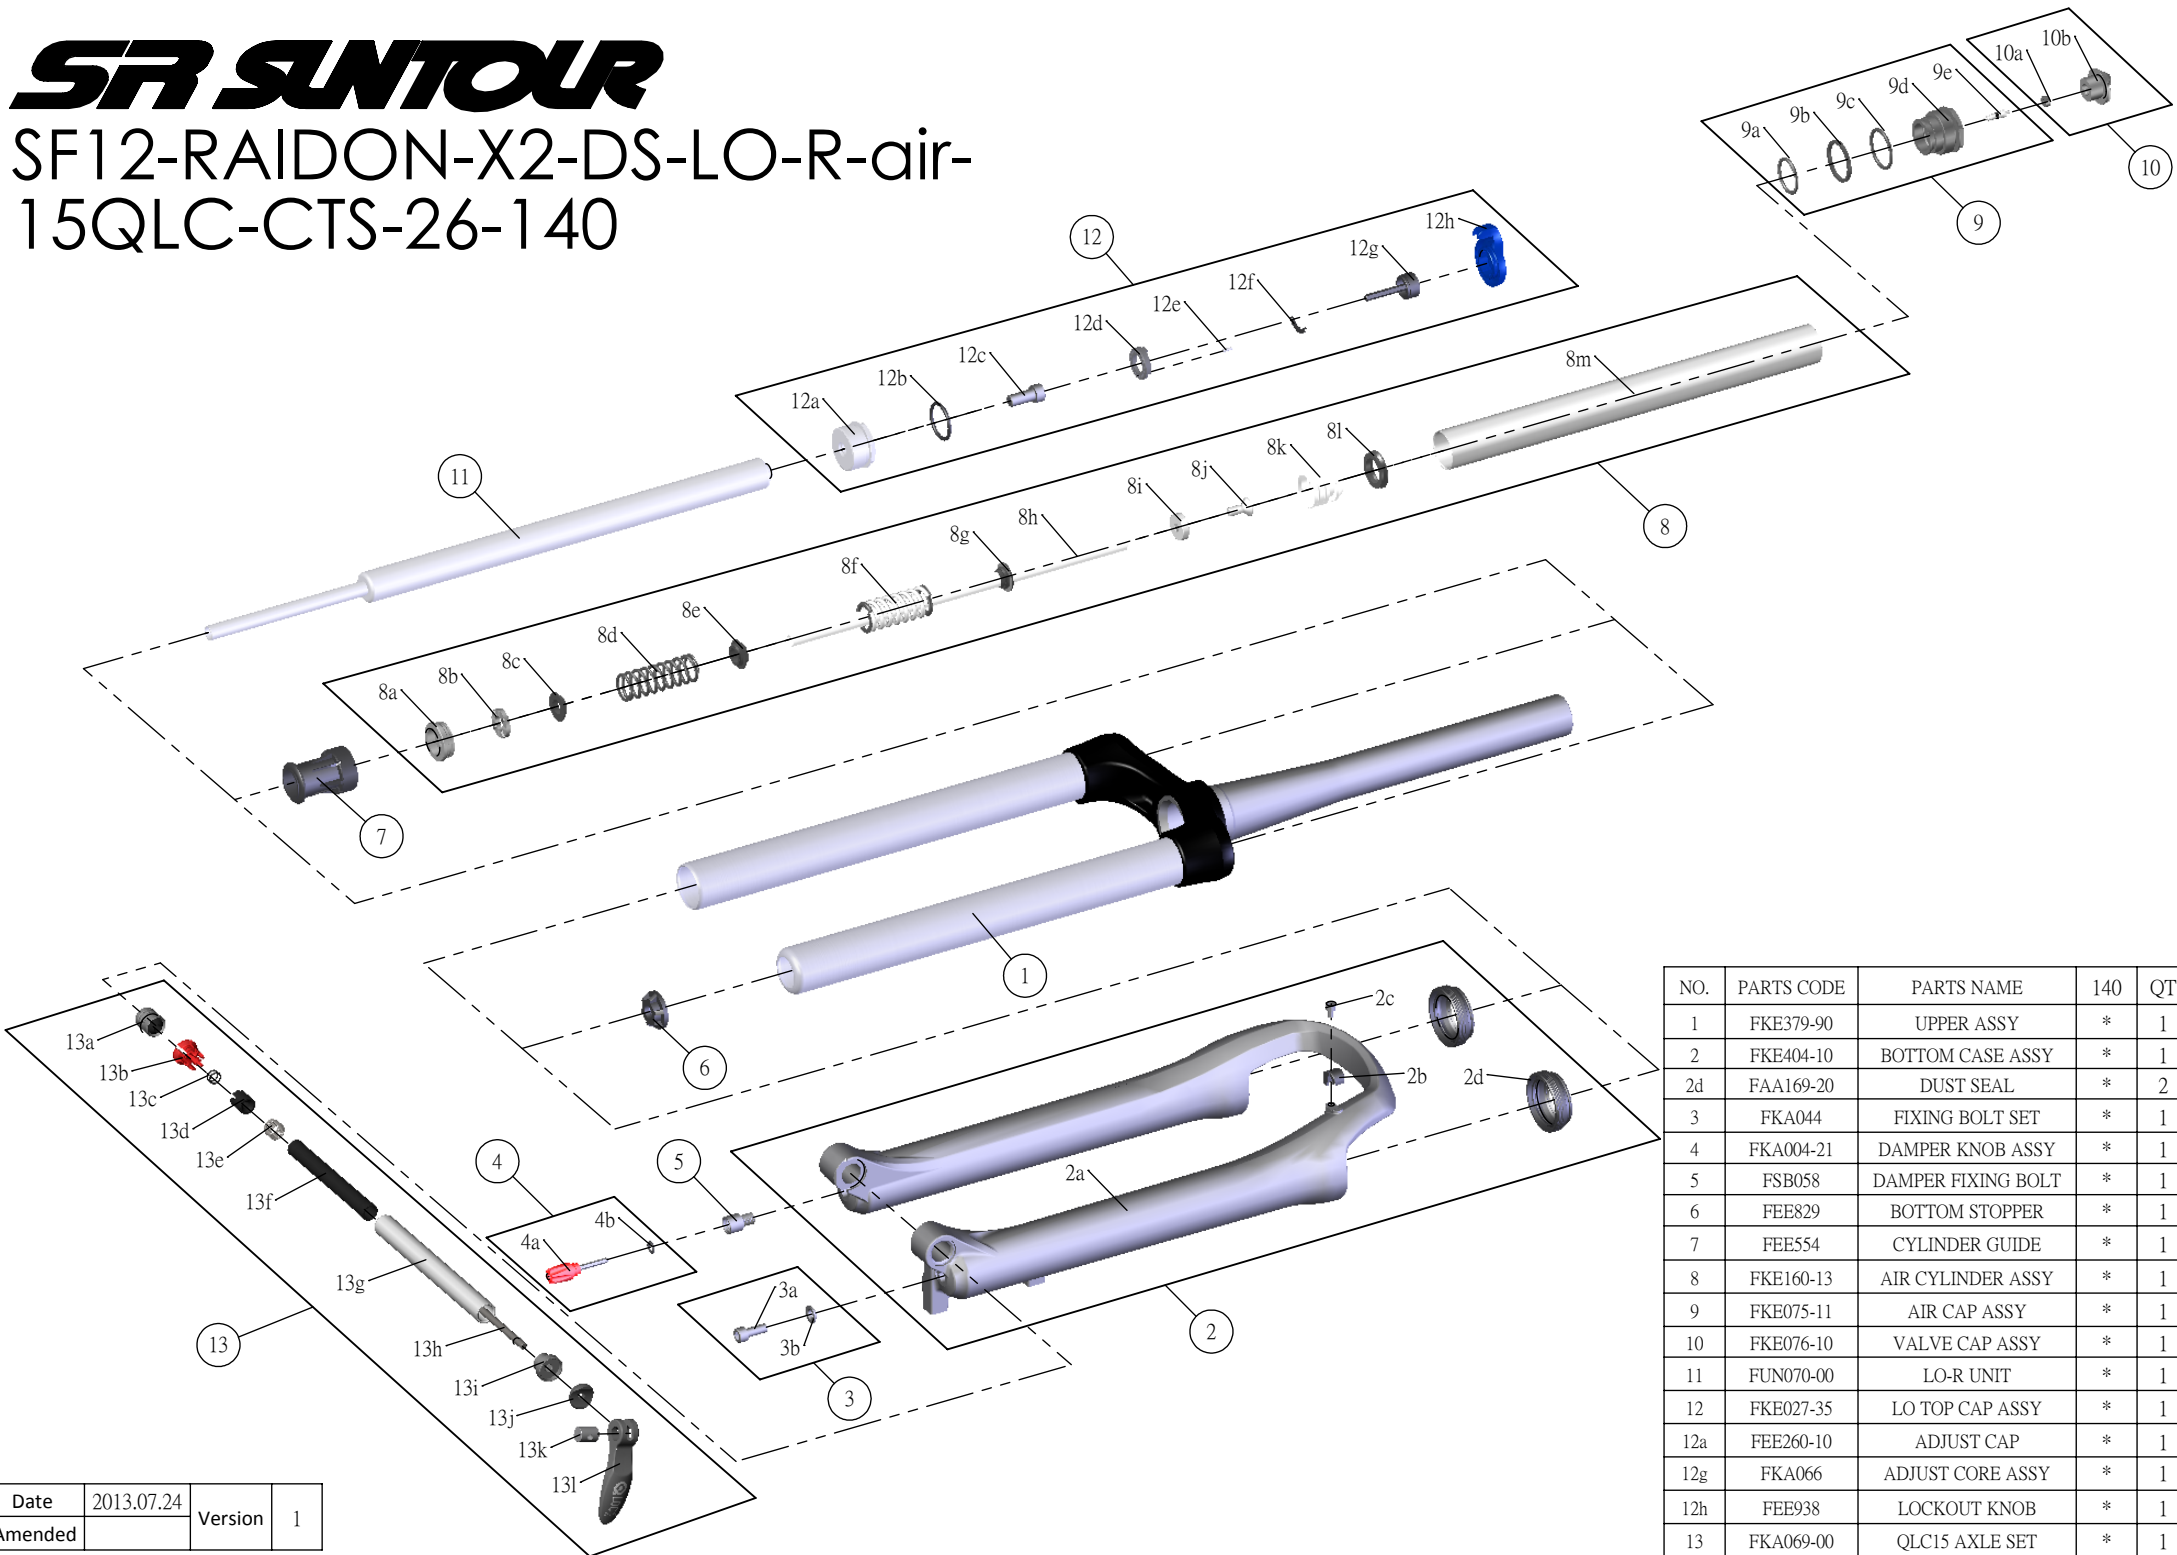

# SUNTOUR

SF12-RAIDON-X2-DS-LO-R-air-  
15QLC-CTS-26-140

NO.	PARTS CODE	PARTS NAME	140	QT
1	FKE379-90	UPPER ASSY	*	1
2	FKE404-10	BOTTOM CASE ASSY	*	1
2d	FAA169-20	DUST SEAL	*	2
3	FKA044	FIXING BOLT SET	*	1
4	FKA004-21	DAMPER KNOB ASSY	*	1
5	FSB058	DAMPER FIXING BOLT	*	1
6	FEE829	BOTTOM STOPPER	*	1
7	FEE554	CYLINDER GUIDE	*	1
8	FKE160-13	AIR CYLINDER ASSY	*	1
9	FKE075-11	AIR CAP ASSY	*	1
10	FKE076-10	VALVE CAP ASSY	*	1
11	FUN070-00	LO-R UNIT	*	1
12	FKE027-35	LO TOP CAP ASSY	*	1
12a	FEE260-10	ADJUST CAP	*	1
12g	FKA066	ADJUST CORE ASSY	*	1
12h	FEE938	LOCKOUT KNOB	*	1
13	FKA069-00	QLC15 AXLE SET	*	1