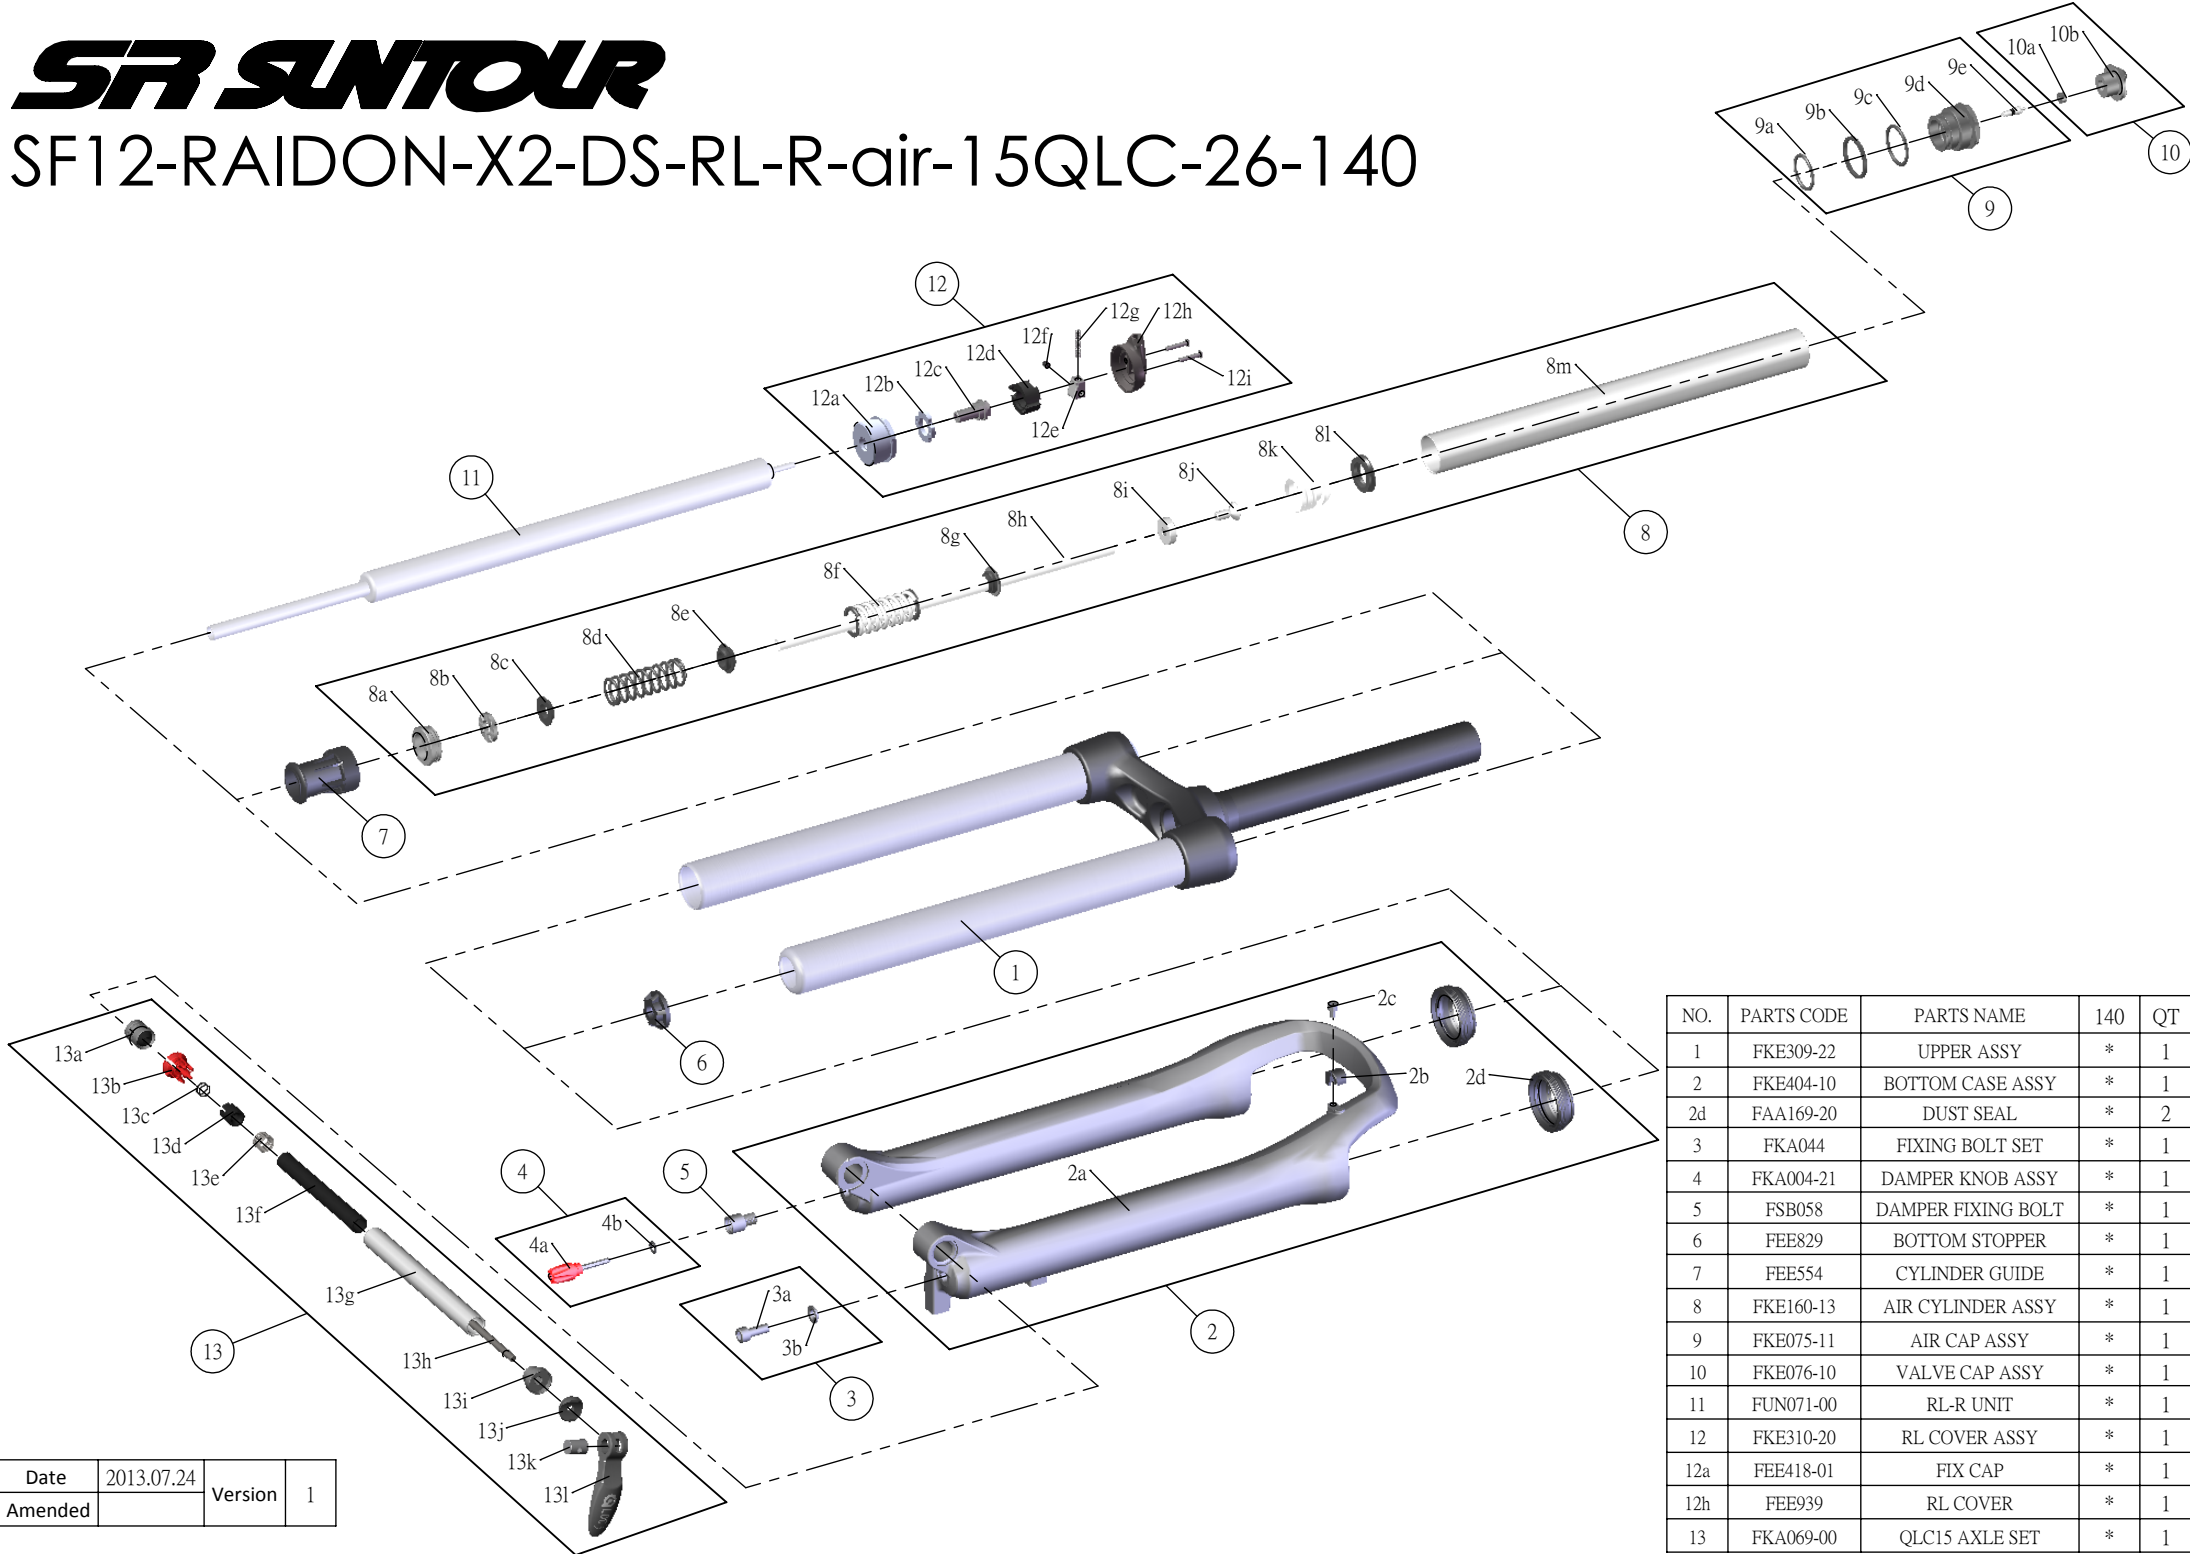

## SF12-RAIDON-X2-DS-RL-R-air-15QLC-26-140

NO.	PARTS CODE	PARTS NAME	140	QT
1	FKE309-22	UPPER ASSY	*	1
2	FKE404-10	BOTTOM CASE ASSY	*	1
2d	FAA169-20	DUST SEAL	*	2
3	FKA044	FIXING BOLT SET	*	1
4	FKA004-21	DAMPER KNOB ASSY	*	1
5	FSB058	DAMPER FIXING BOLT	*	1
6	FEE829	BOTTOM STOPPER	*	1
7	FEE554	CYLINDER GUIDE	*	1
8	FKE160-13	AIR CYLINDER ASSY	*	1
9	FKE075-11	AIR CAP ASSY	*	1
10	FKE076-10	VALVE CAP ASSY	*	1
11	FUN071-00	RL-R UNIT	*	1
12	FKE310-20	RL COVER ASSY	*	1
12a	FEE418-01	FIX CAP	*	1
12h	FEE939	RL COVER	*	1
13	FKA069-00	QLC15 AXLE SET	*	1