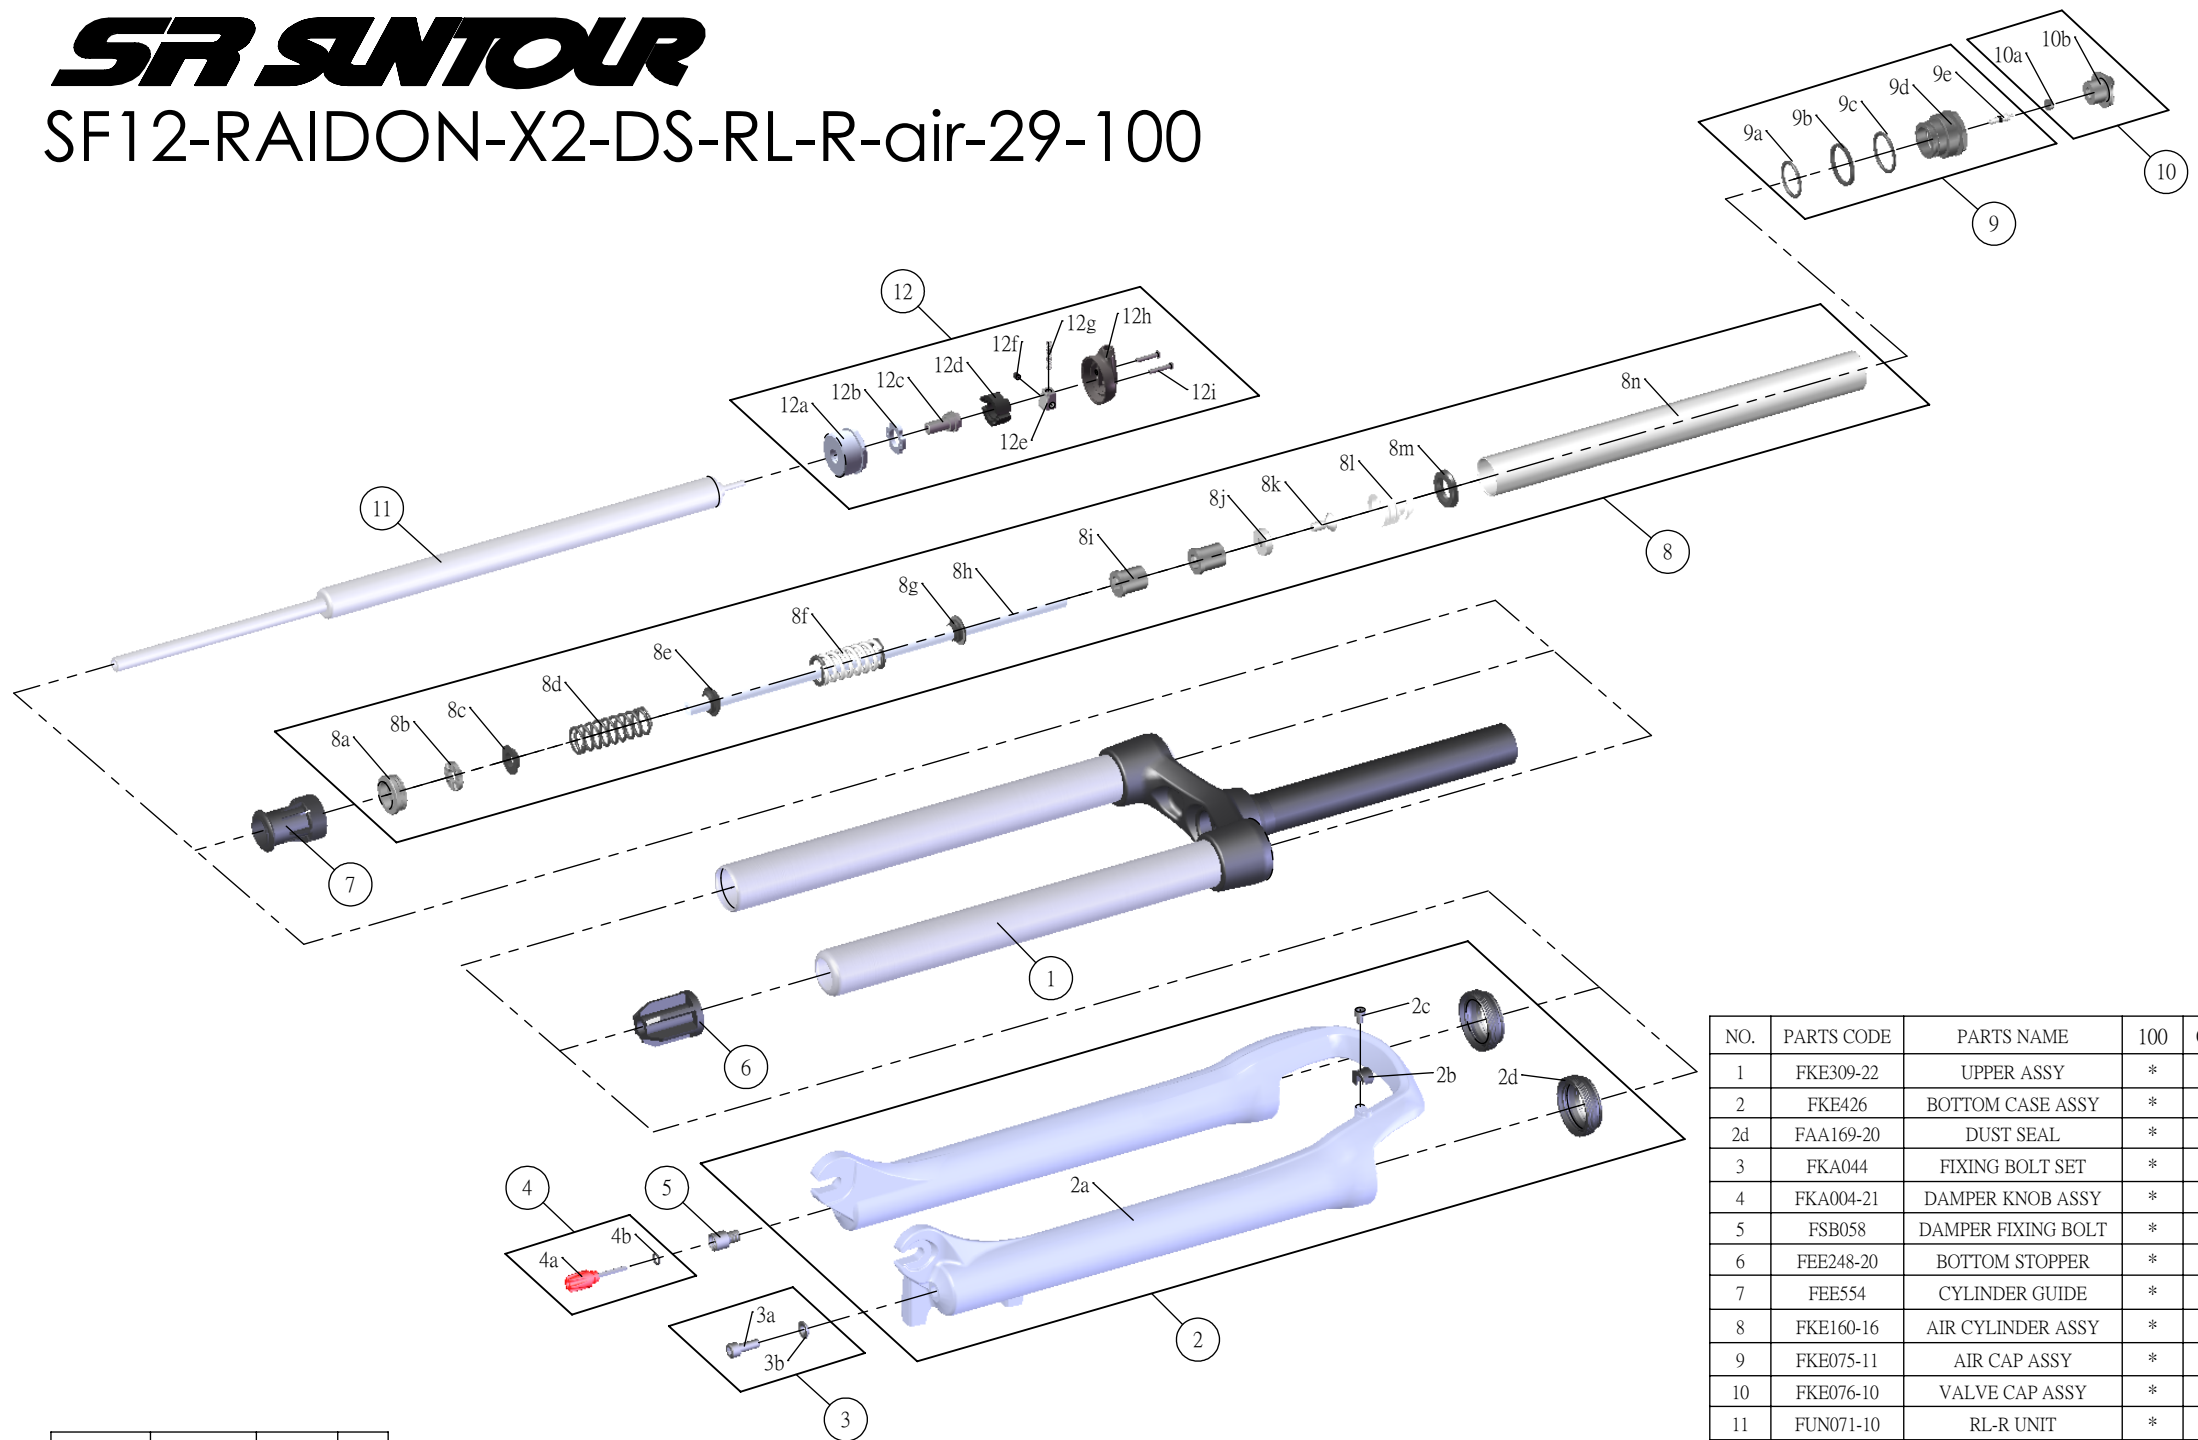

SUNTOUR

SF12-RAIDON-X2-DS-RL-R-air-29-100

NO.	PARTS CODE	PARTS NAME	100	QT
1	FKE309-22	UPPER ASSY	*	1
2	FKE426	BOTTOM CASE ASSY	*	1
2d	FAA169-20	DUST SEAL	*	2
3	FKA044	FIXING BOLT SET	*	1
4	FKA004-21	DAMPER KNOB ASSY	*	1
5	FSB058	DAMPER FIXING BOLT	*	1
6	FEE248-20	BOTTOM STOPPER	*	1
7	FEE554	CYLINDER GUIDE	*	1
8	FKE160-16	AIR CYLINDER ASSY	*	1
9	FKE075-11	AIR CAP ASSY	*	1
10	FKE076-10	VALVE CAP ASSY	*	1
11	FUN071-10	RL-R UNIT	*	1
12	FKE310-20	RL COVER ASSY	*	1
12a	FEE418-01	FIX CAP	*	1
12h	FEE939	RL COVER	*	1