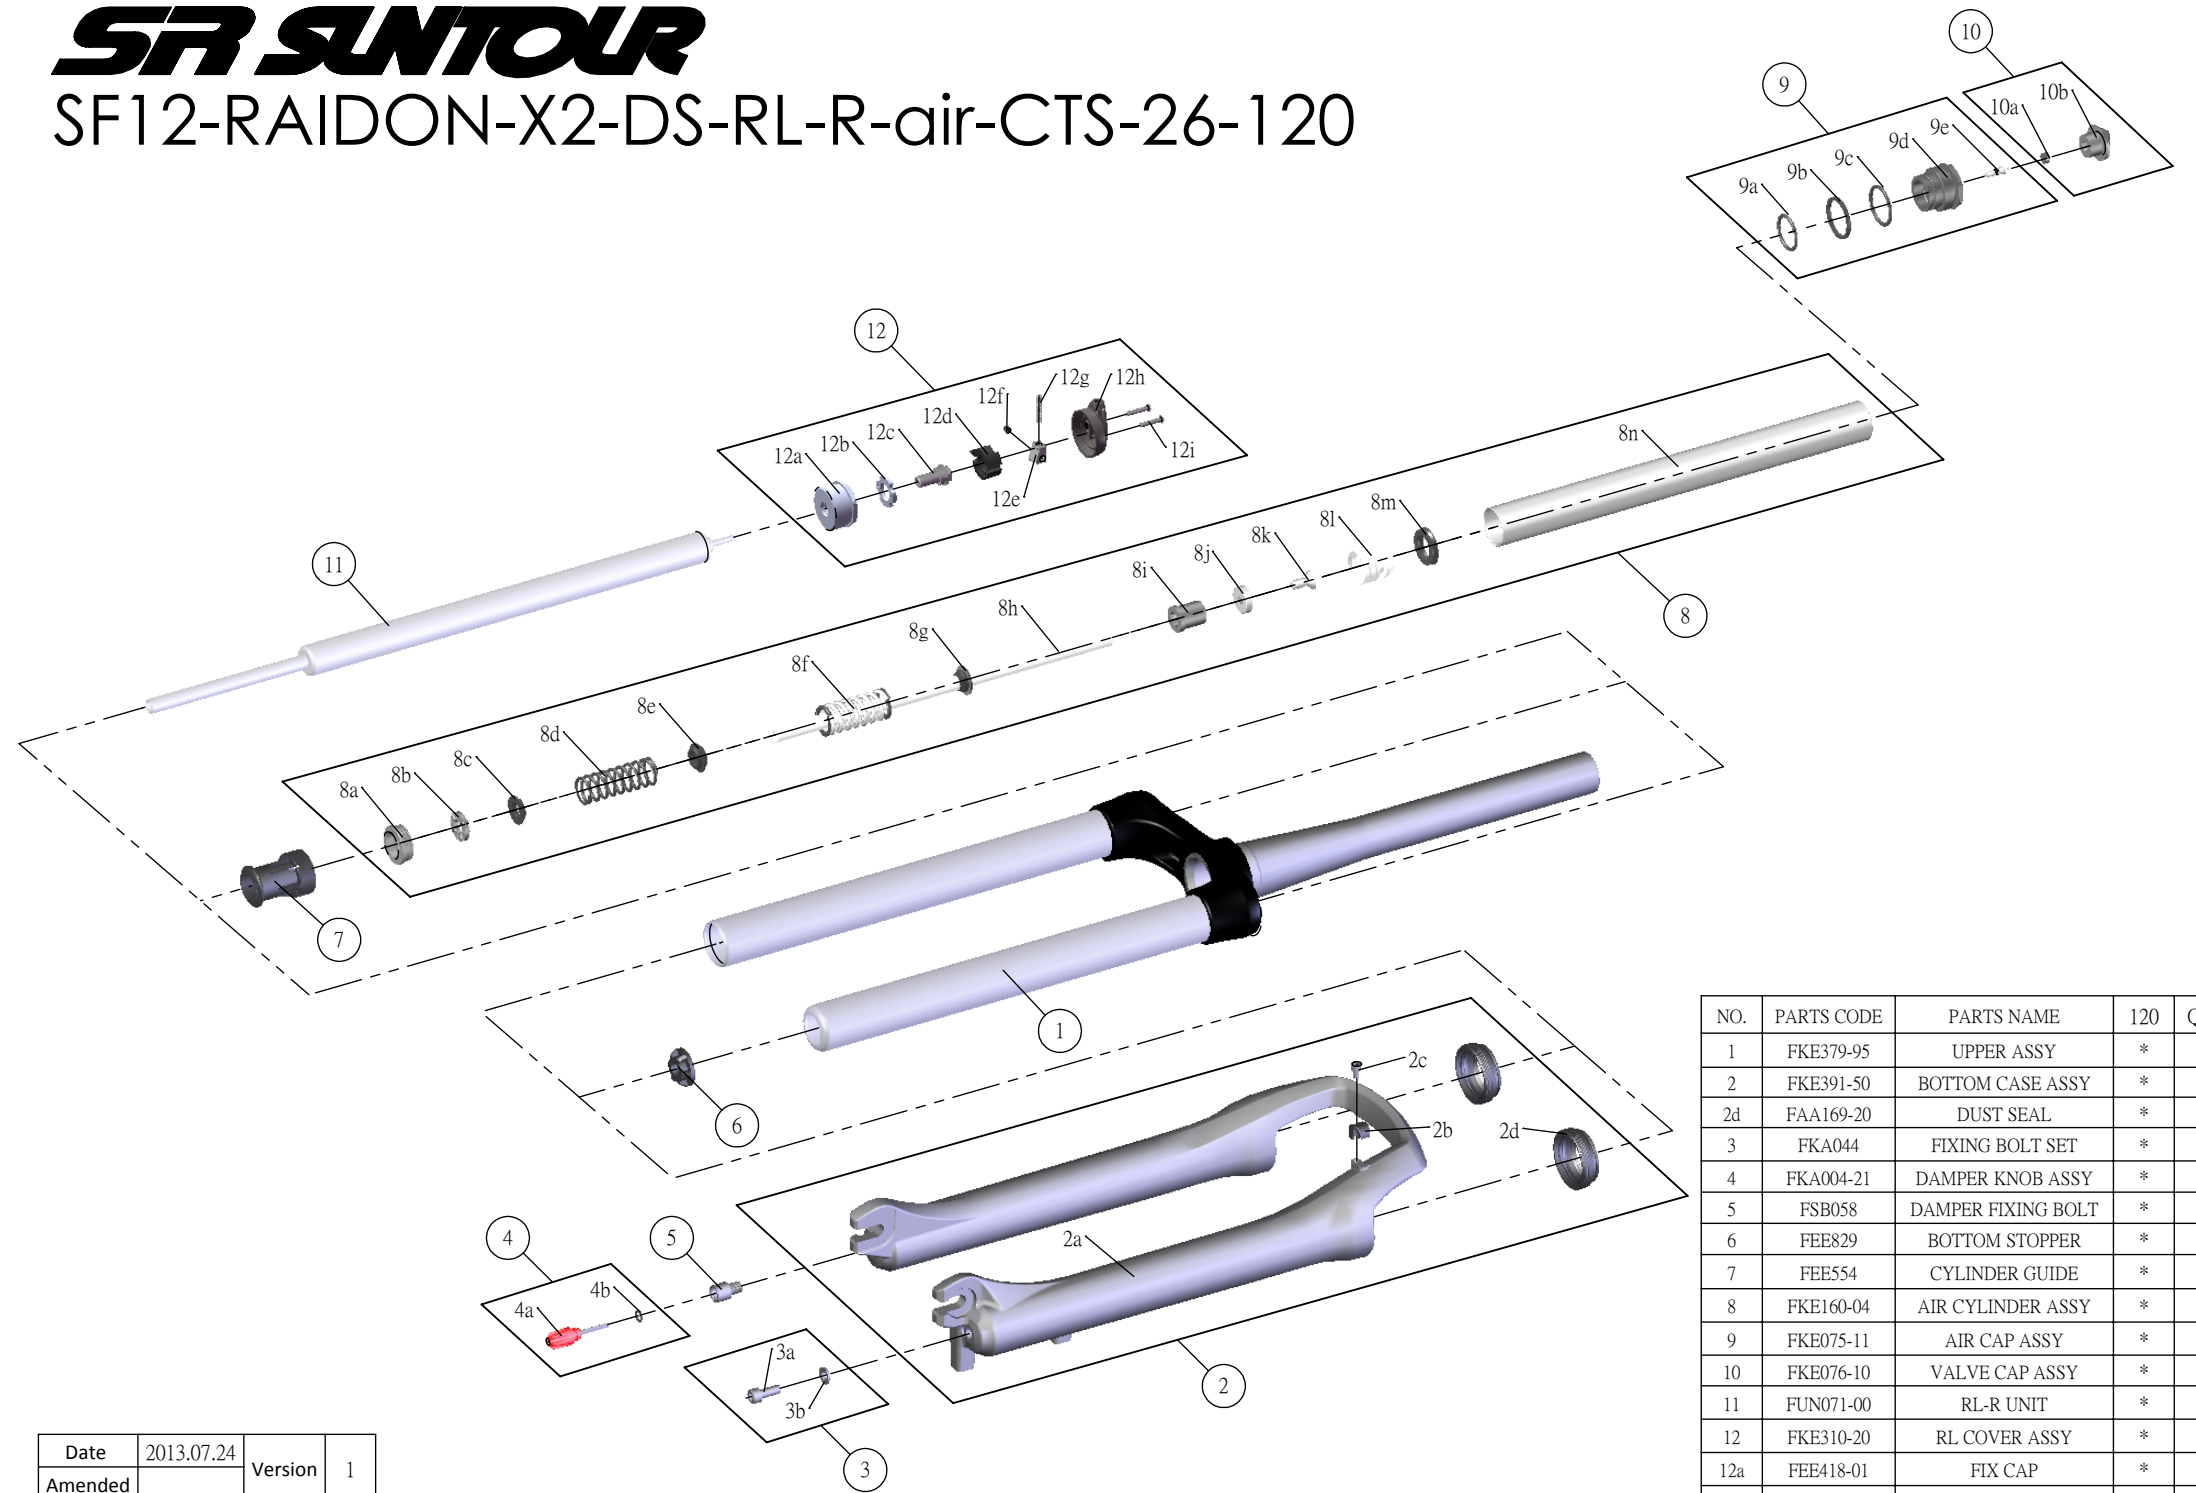

SUNTOUR

SF12-RAIDON-X2-DS-RL-R-air-CTS-26-120

NO.	PARTS CODE	PARTS NAME	120	QT
1	FKE379-95	UPPER ASSY	*	1
2	FKE391-50	BOTTOM CASE ASSY	*	1
2d	FAA169-20	DUST SEAL	*	2
3	FKA044	FIXING BOLT SET	*	1
4	FKA004-21	DAMPER KNOB ASSY	*	1
5	FSB058	DAMPER FIXING BOLT	*	1
6	FEE829	BOTTOM STOPPER	*	1
7	FEE554	CYLINDER GUIDE	*	1
8	FKE160-04	AIR CYLINDER ASSY	*	1
9	FKE075-11	AIR CAP ASSY	*	1
10	FKE076-10	VALVE CAP ASSY	*	1
11	FUN071-00	RL-R UNIT	*	1
12	FKE310-20	RL COVER ASSY	*	1
12a	FEE418-01	FIX CAP	*	1
12h	FEE939	RL COVER	*	1