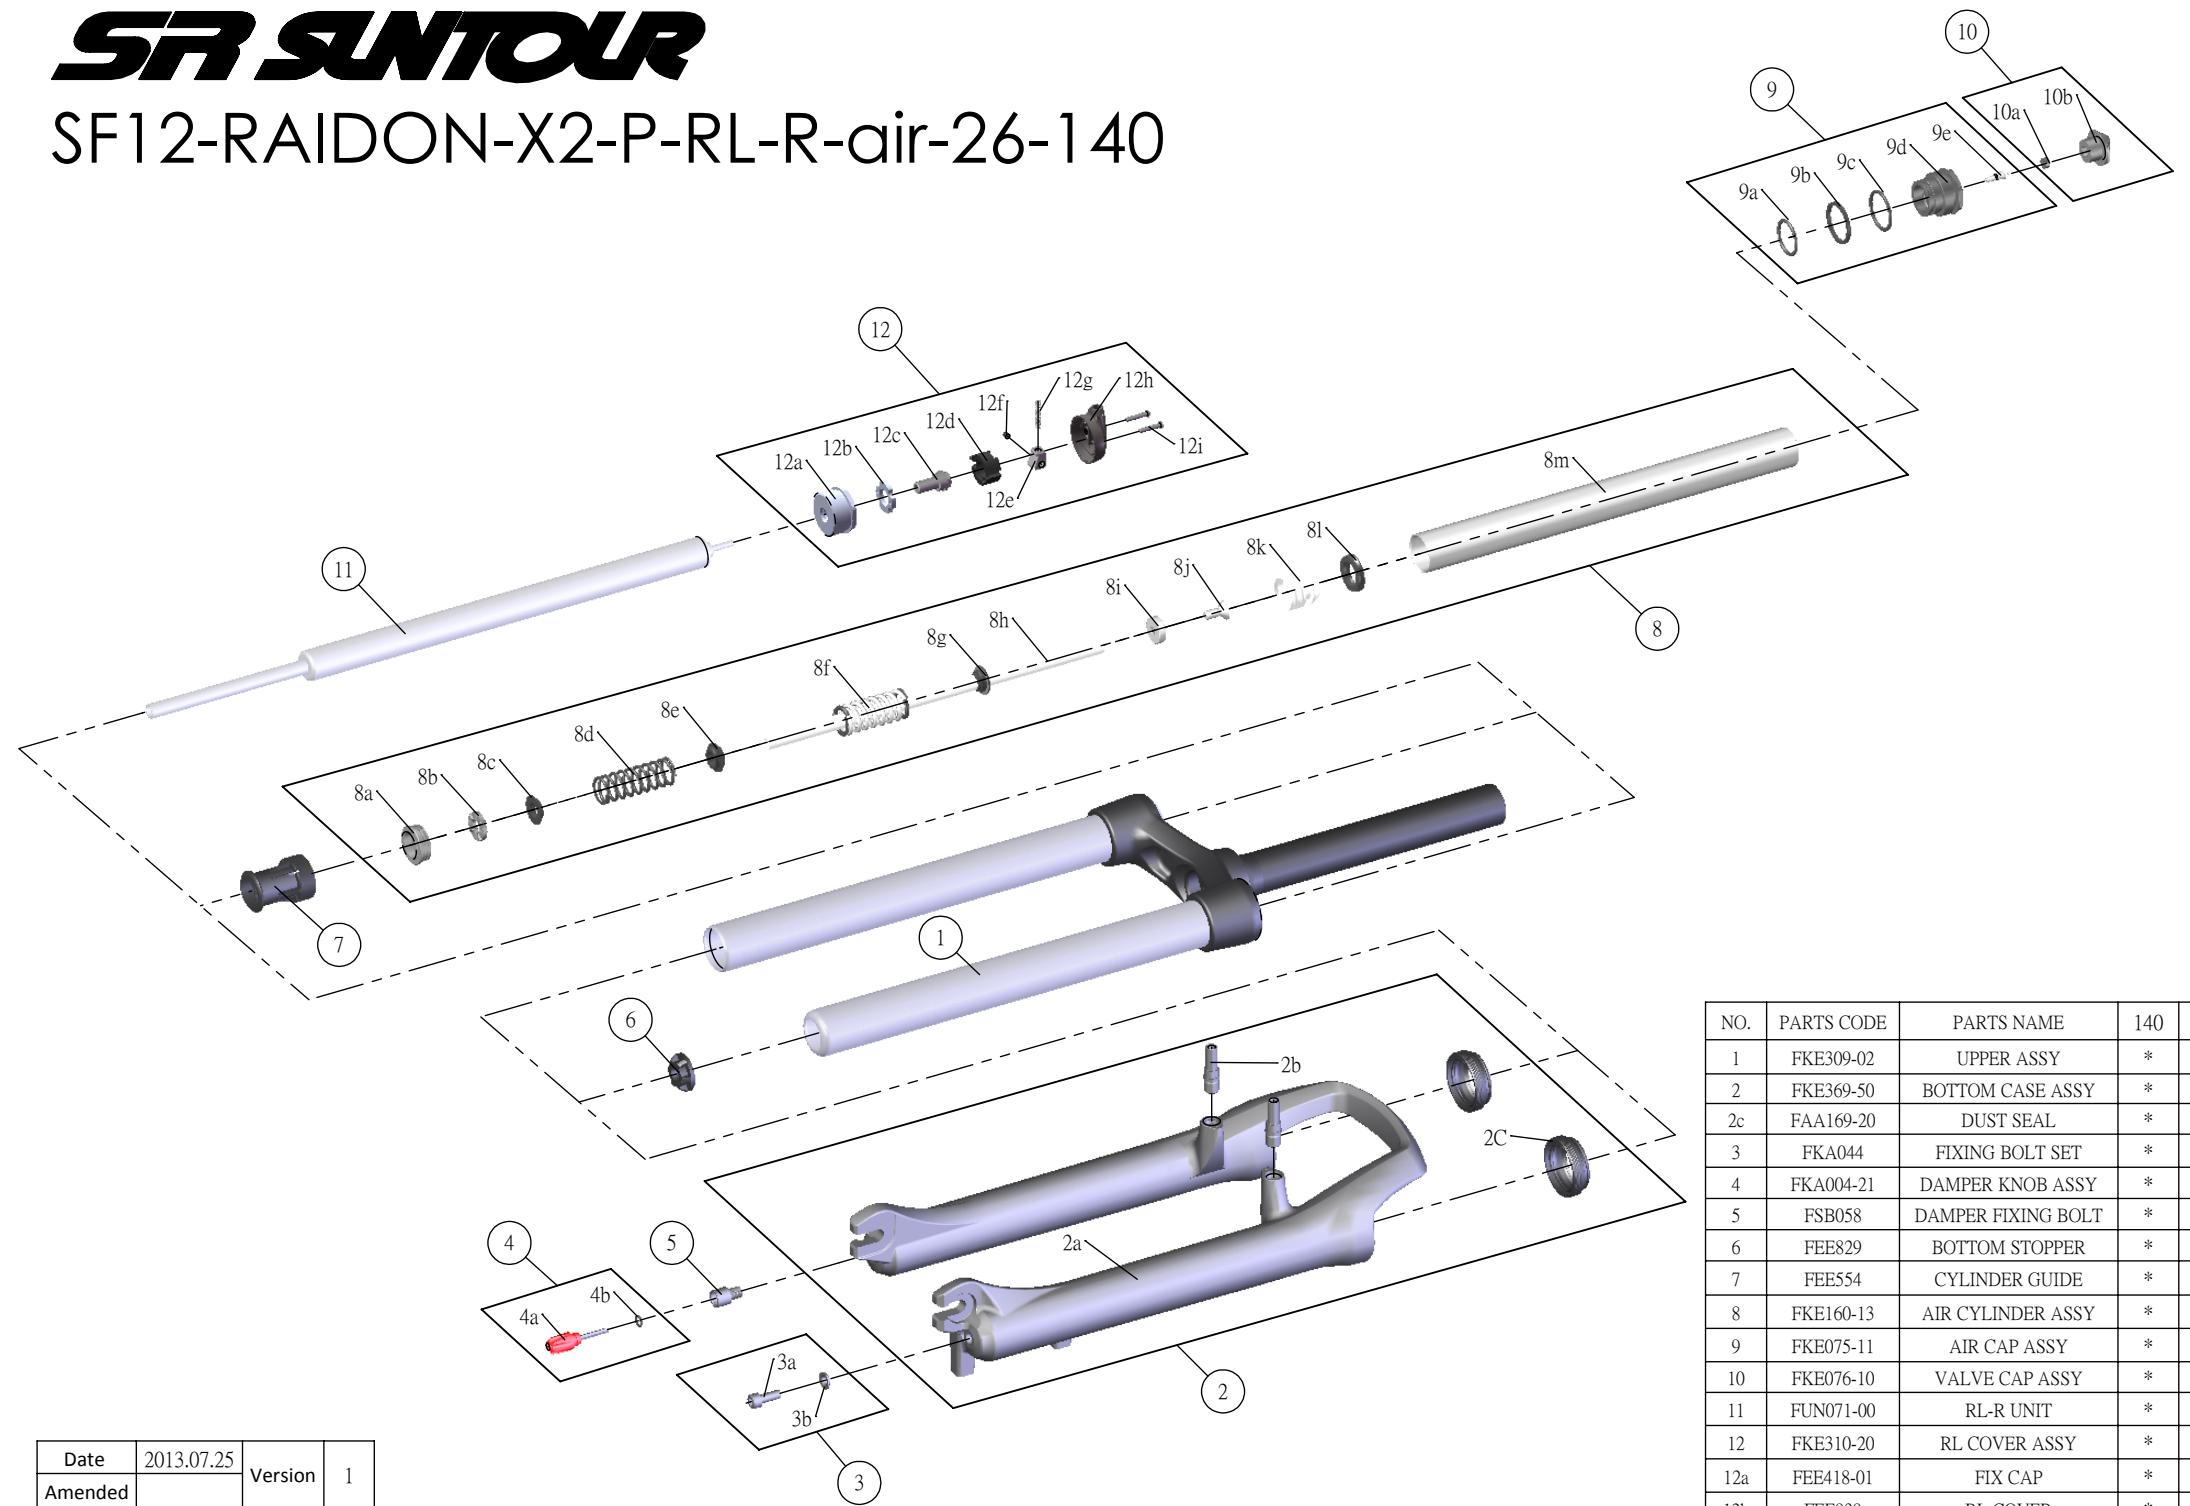

SUNTOUR

SF12-RAIDON-X2-P-RL-R-air-26-140

NO.	PARTS CODE	PARTS NAME	140	QT
1	FKE309-02	UPPER ASSY	*	1
2	FKE369-50	BOTTOM CASE ASSY	*	1
2c	FAA169-20	DUST SEAL	*	2
3	FKA044	FIXING BOLT SET	*	1
4	FKA004-21	DAMPER KNOB ASSY	*	1
5	FSB058	DAMPER FIXING BOLT	*	1
6	FEE829	BOTTOM STOPPER	*	1
7	FEE554	CYLINDER GUIDE	*	1
8	FKE160-13	AIR CYLINDER ASSY	*	1
9	FKE075-11	AIR CAP ASSY	*	1
10	FKE076-10	VALVE CAP ASSY	*	1
11	FUN071-00	RL-R UNIT	*	1
12	FKE310-20	RL COVER ASSY	*	1
12a	FEE418-01	FIX CAP	*	1
12h	FEE939	RL COVER	*	1