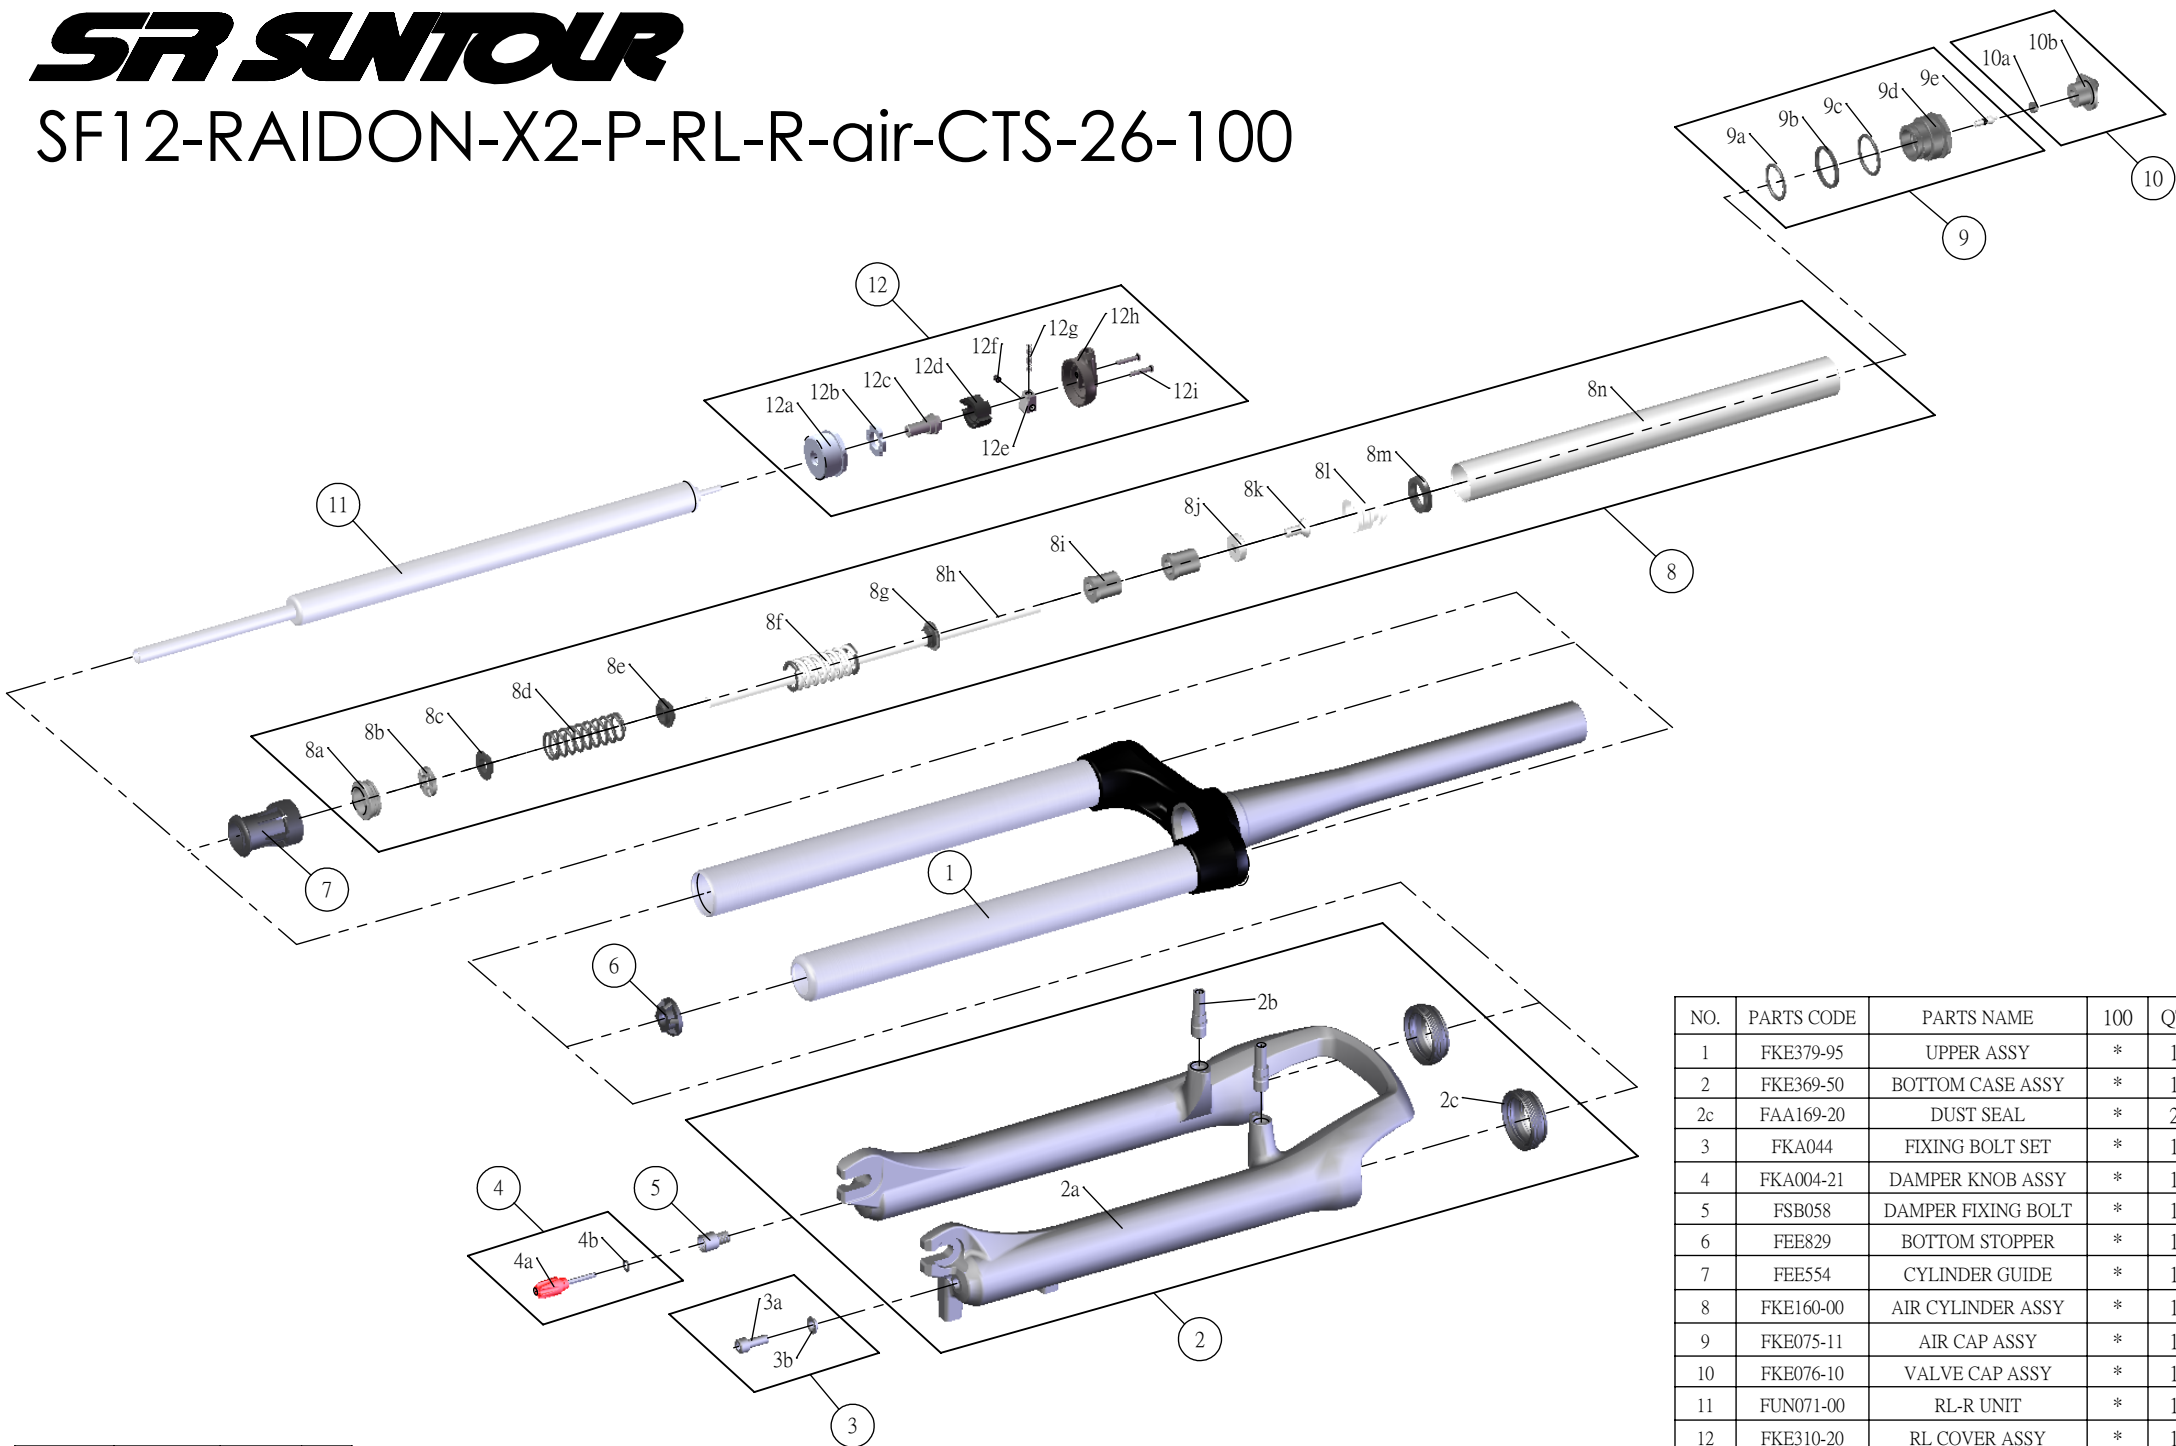

SUNTOUR

SF12-RAIDON-X2-P-RL-R-air-CTS-26-100

NO.	PARTS CODE	PARTS NAME	100	QT
1	FKE379-95	UPPER ASSY	*	1
2	FKE369-50	BOTTOM CASE ASSY	*	1
2c	FAA169-20	DUST SEAL	*	2
3	FKA044	FIXING BOLT SET	*	1
4	FKA004-21	DAMPER KNOB ASSY	*	1
5	FSB058	DAMPER FIXING BOLT	*	1
6	FEE829	BOTTOM STOPPER	*	1
7	FEE554	CYLINDER GUIDE	*	1
8	FKE160-00	AIR CYLINDER ASSY	*	1
9	FKE075-11	AIR CAP ASSY	*	1
10	FKE076-10	VALVE CAP ASSY	*	1
11	FUN071-00	RL-R UNIT	*	1
12	FKE310-20	RL COVER ASSY	*	1
12a	FEE418-01	FIX CAP	*	1
12h	FEE939	RL COVER	*	1