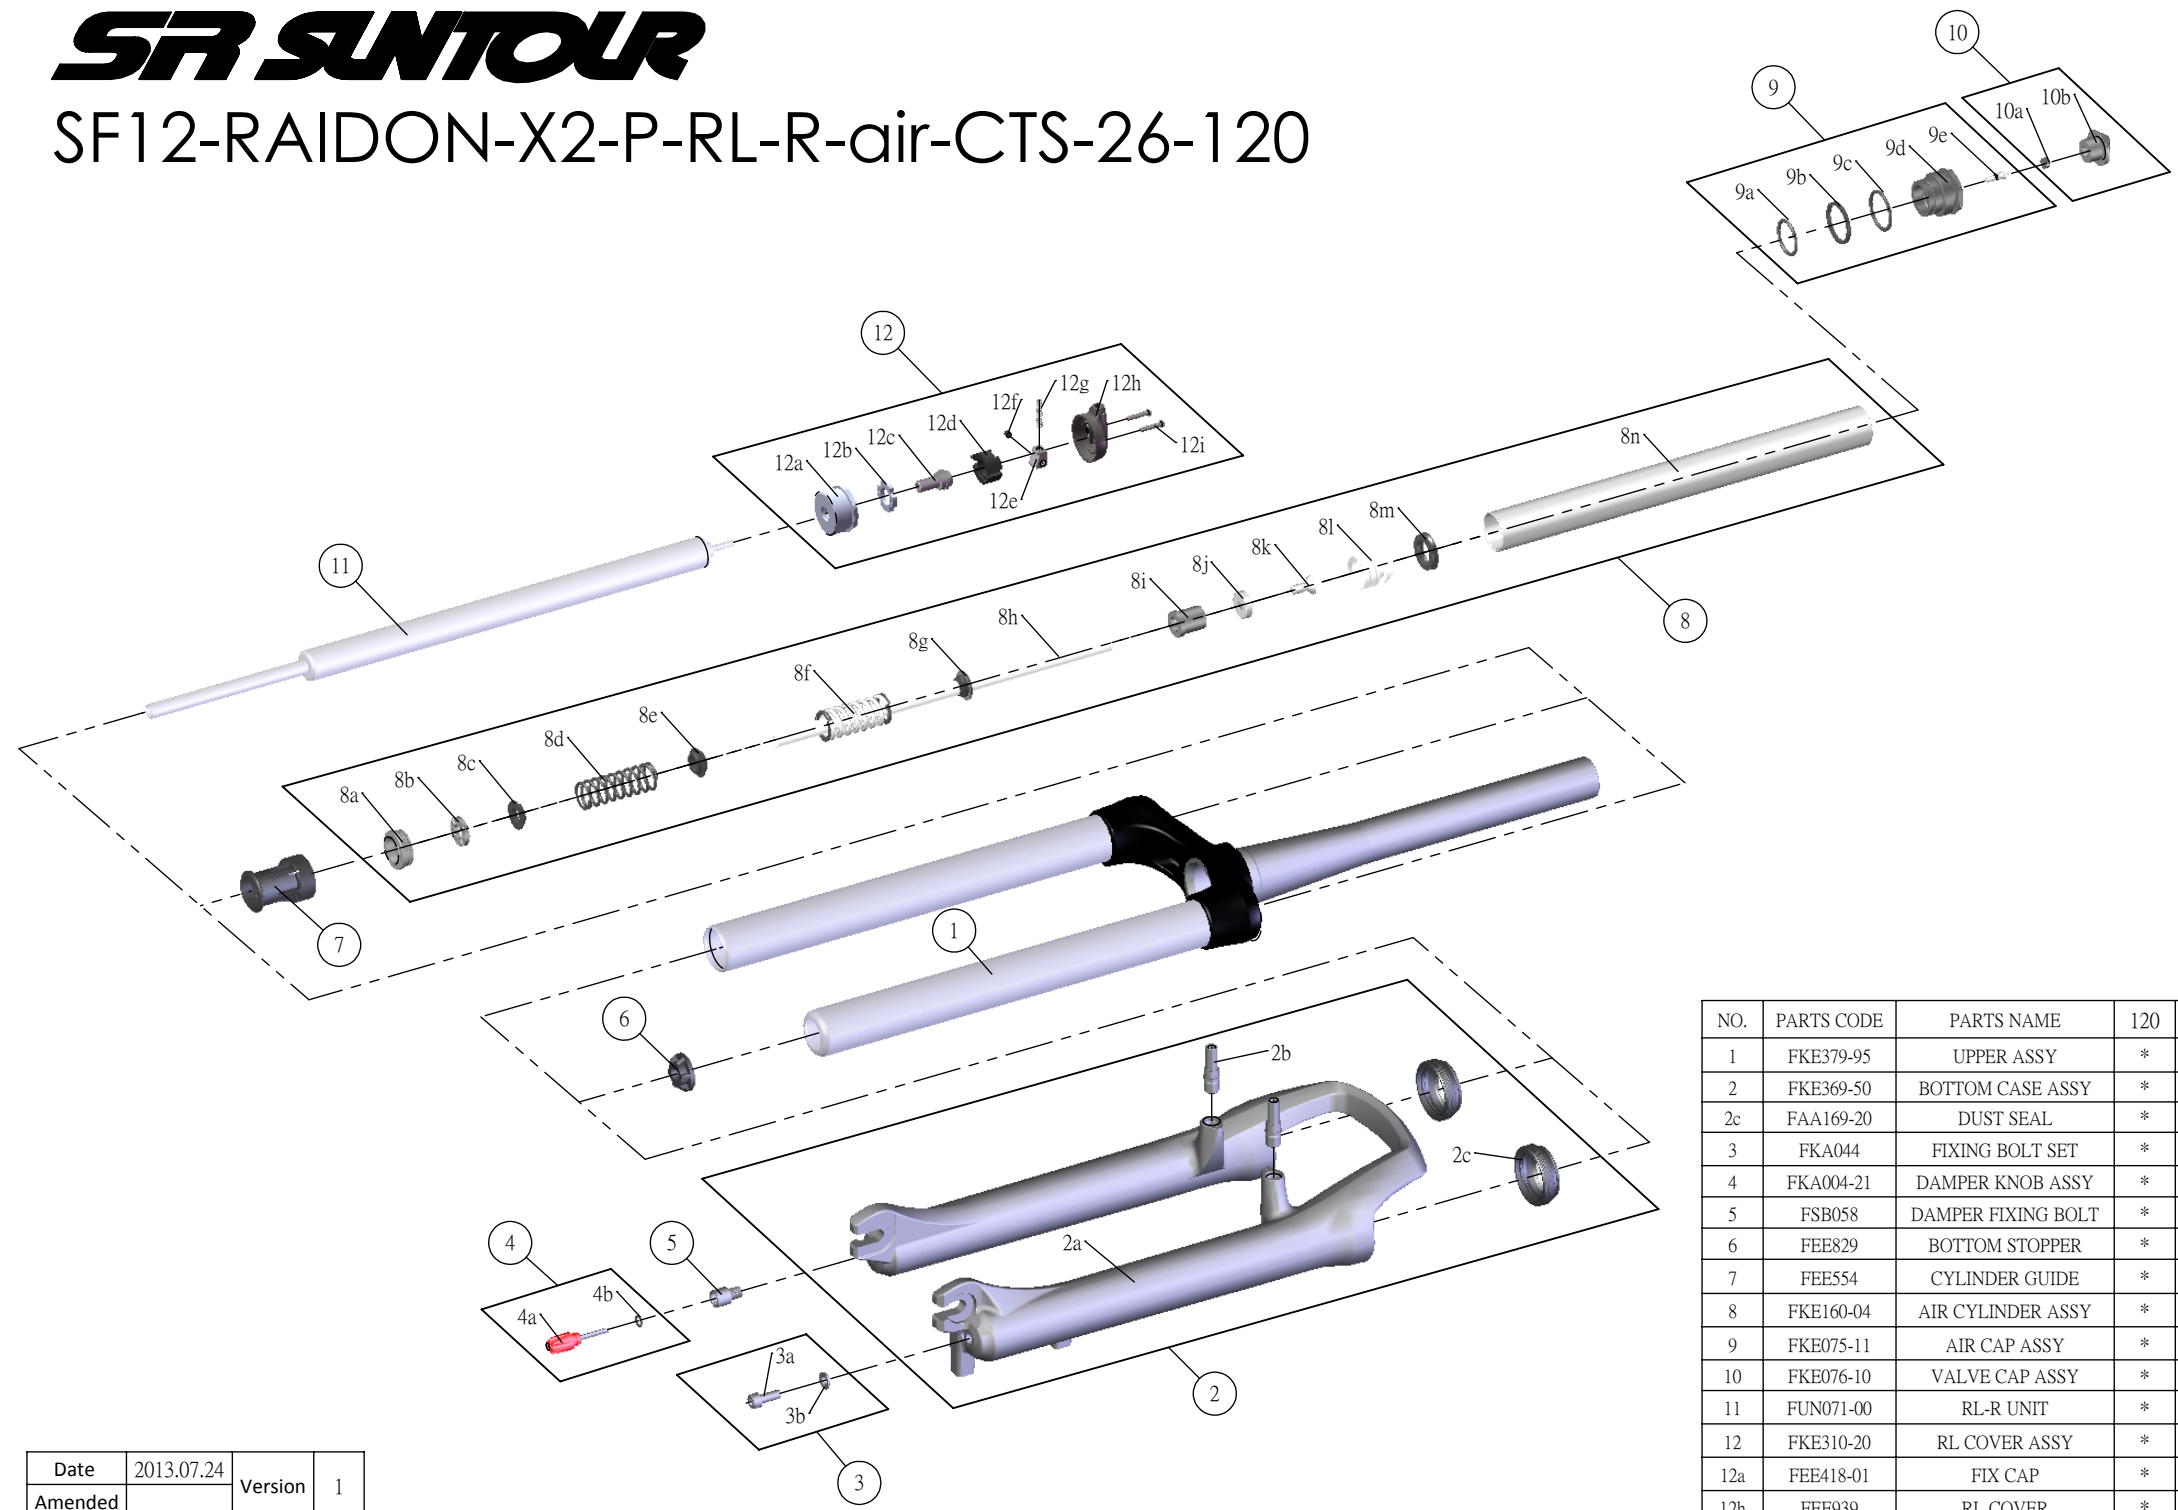

SUNTOUR

SF12-RAIDON-X2-P-RL-R-air-CTS-26-120

NO.	PARTS CODE	PARTS NAME	120	QT
1	FKE379-95	UPPER ASSY	*	1
2	FKE369-50	BOTTOM CASE ASSY	*	1
2c	FAA169-20	DUST SEAL	*	2
3	FKA044	FIXING BOLT SET	*	1
4	FKA004-21	DAMPER KNOB ASSY	*	1
5	FSB058	DAMPER FIXING BOLT	*	1
6	FEE829	BOTTOM STOPPER	*	1
7	FEE554	CYLINDER GUIDE	*	1
8	FKE160-04	AIR CYLINDER ASSY	*	1
9	FKE075-11	AIR CAP ASSY	*	1
10	FKE076-10	VALVE CAP ASSY	*	1
11	FUN071-00	RL-R UNIT	*	1
12	FKE310-20	RL COVER ASSY	*	1
12a	FEE418-01	FIX CAP	*	1
12h	FEE939	RL COVER	*	1