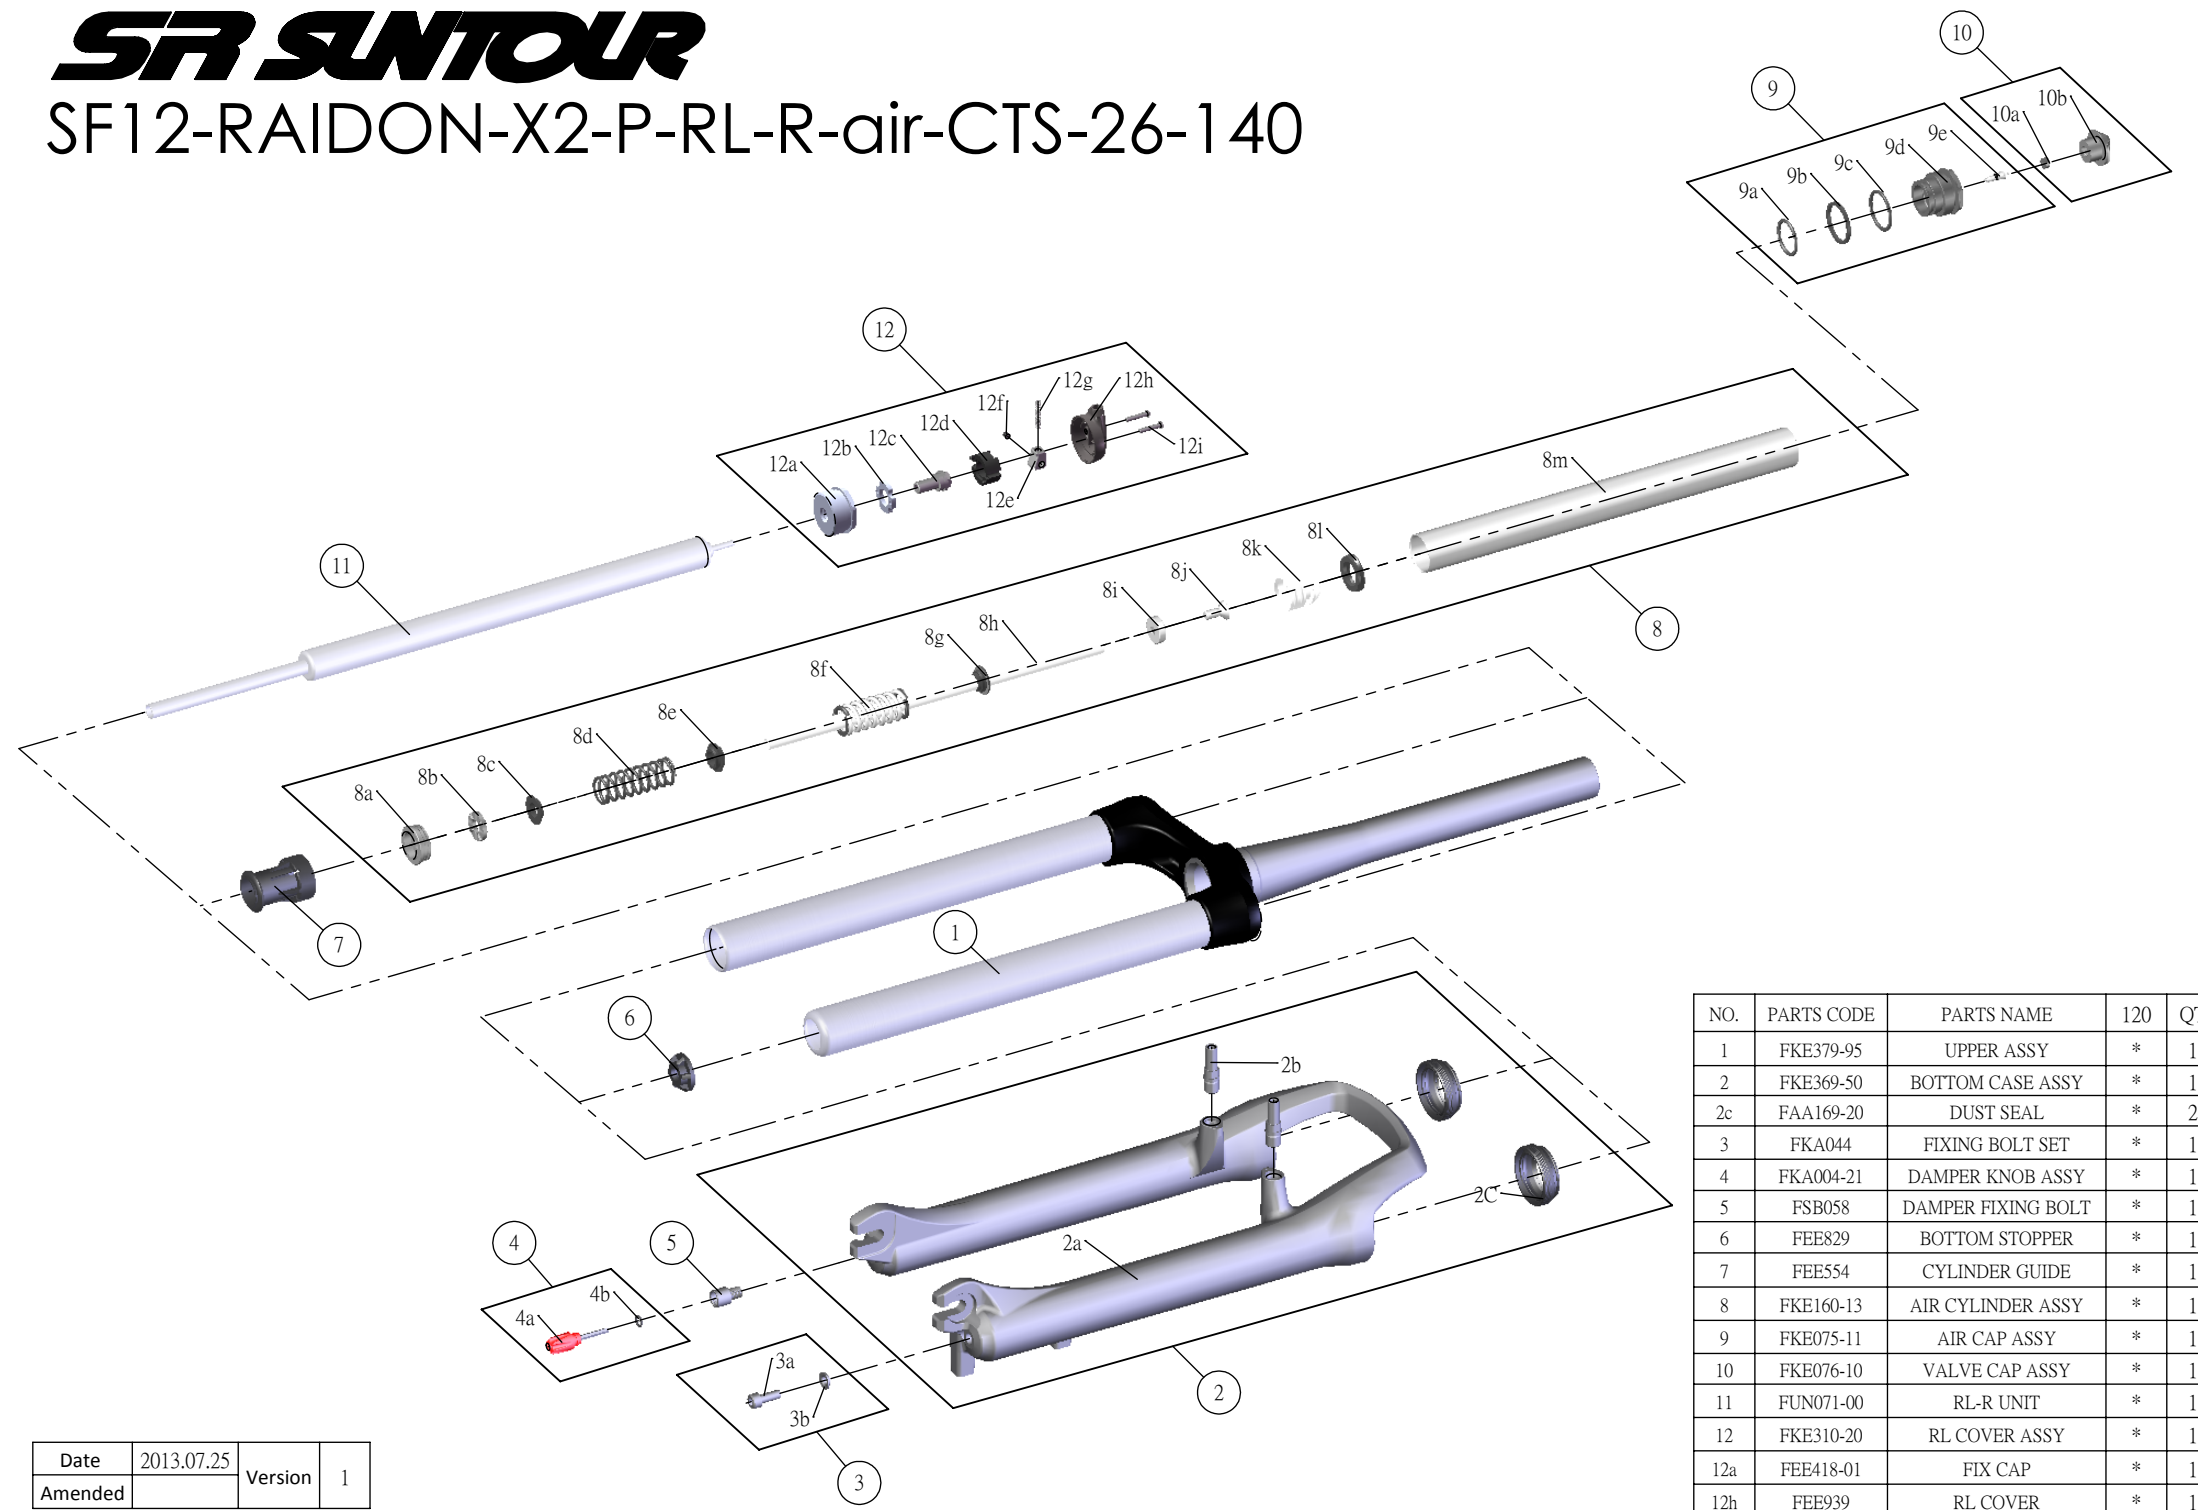

SUNTOUR

SF12-RAIDON-X2-P-RL-R-air-CTS-26-140

NO.	PARTS CODE	PARTS NAME	120	QT
1	FKE379-95	UPPER ASSY	*	1
2	FKE369-50	BOTTOM CASE ASSY	*	1
2c	FAA169-20	DUST SEAL	*	2
3	FKA044	FIXING BOLT SET	*	1
4	FKA004-21	DAMPER KNOB ASSY	*	1
5	FSB058	DAMPER FIXING BOLT	*	1
6	FEE829	BOTTOM STOPPER	*	1
7	FEE554	CYLINDER GUIDE	*	1
8	FKE160-13	AIR CYLINDER ASSY	*	1
9	FKE075-11	AIR CAP ASSY	*	1
10	FKE076-10	VALVE CAP ASSY	*	1
11	FUN071-00	RL-R UNIT	*	1
12	FKE310-20	RL COVER ASSY	*	1
12a	FEE418-01	FIX CAP	*	1
12h	FEE939	RL COVER	*	1