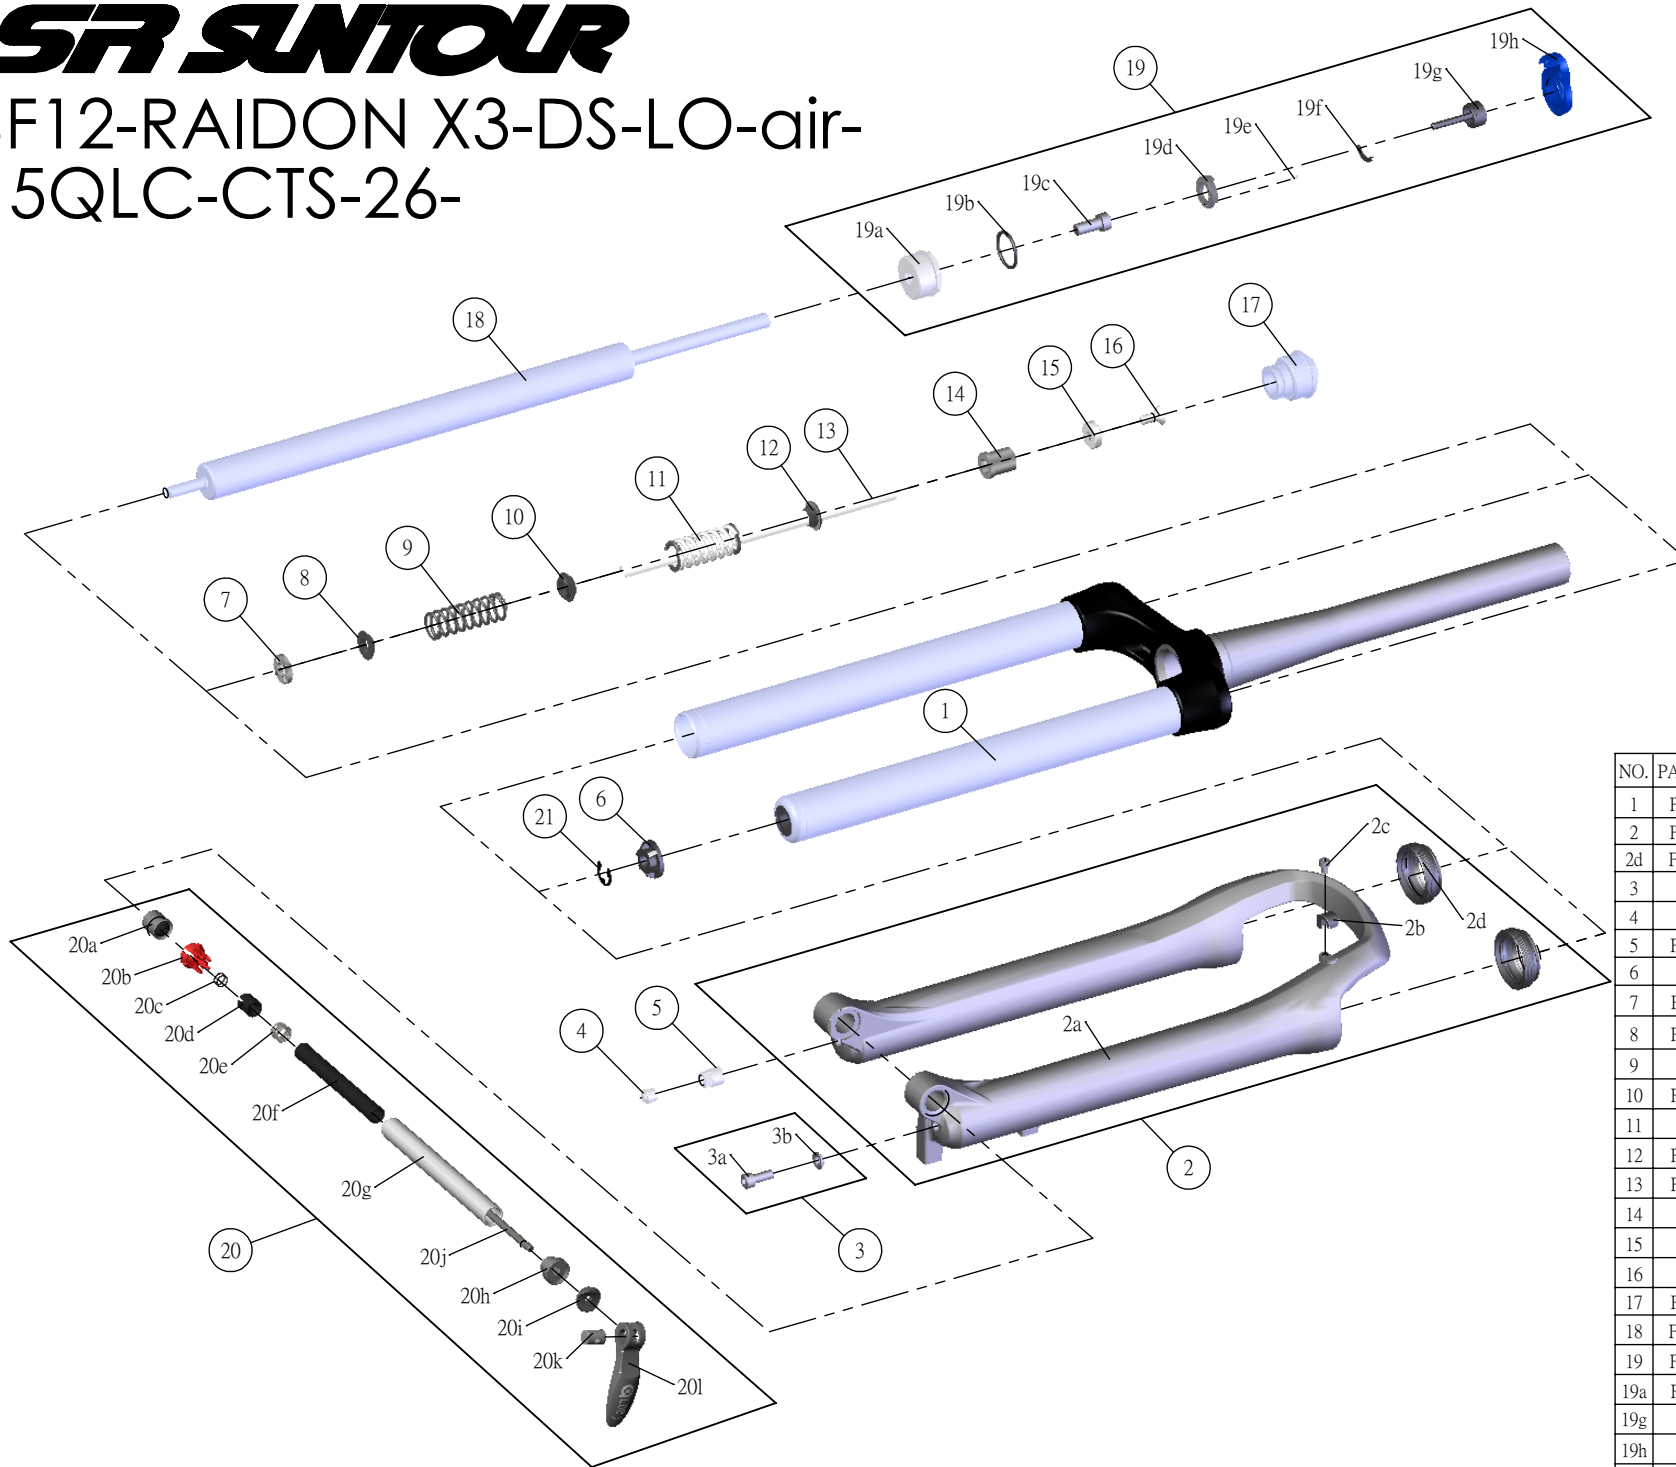

SR SUNTOUR

SF12-RAIDON X3-DS-LO-air-15QLC-CTS-26-

Date	2013.07.25	Version	1
Amended			

NO.	PARTS CODE	PARTS NAME	100	120	QT
1	FKE379-80	UPPER ASSY	*	*	1
2	FKE404-00	BOTTOM CASE ASSY	*	*	1
2d	FAA169-20	DUST SEAL	*	*	2
3	FKA044	FIXING BOLT SET	*	*	2
4	FAA150	VALVE CAP	*	*	1
5	FSN017-01	FIXING NUT	*	*	1
6	FEE829	BOTTOM STOPPER	*	*	1
7	FEP052-10	REBOUND RUBBER	*	*	1
8	FEE555-20	REBOUND SPRING GUIDE 3	*	*	1
9	FEP304	REBOUND SPRING 1	*	*	1
10	FEE555-10	REBOUND SPRING GUIDE 2	*	*	1
11	FEP305	REBOUND SPRING 2	*	*	1
12	FEE555-00	REBOUND SPRING GUIDE 1	*	*	1
13	FEE048-90	SUPPORT TUBE	*	*	1
14	FEE247	REBOUND SPACER	*		1
15	FEE047	SUPPORT PLATE	*	*	1
16	FSB044	SUPPORT BOLT	*	*	1
17	FEE261-20	DAMPER CAP	*	*	1
18	FUN080-00	LO-Air UNIT	*	*	1
19	FKE027-35	LO TOP CAP ASSY	*	*	1
19a	FEE260-10	ADJUST CAP	*	*	1
19g	FKA066	ADJUST CORE ASSY	*	*	1
19h	FEE938	LOCKOUT KNOB	*	*	1
20	FKA069-00	QLC15 AXLE SET	*	*	1
21	FSS041	E RING	*	*	1