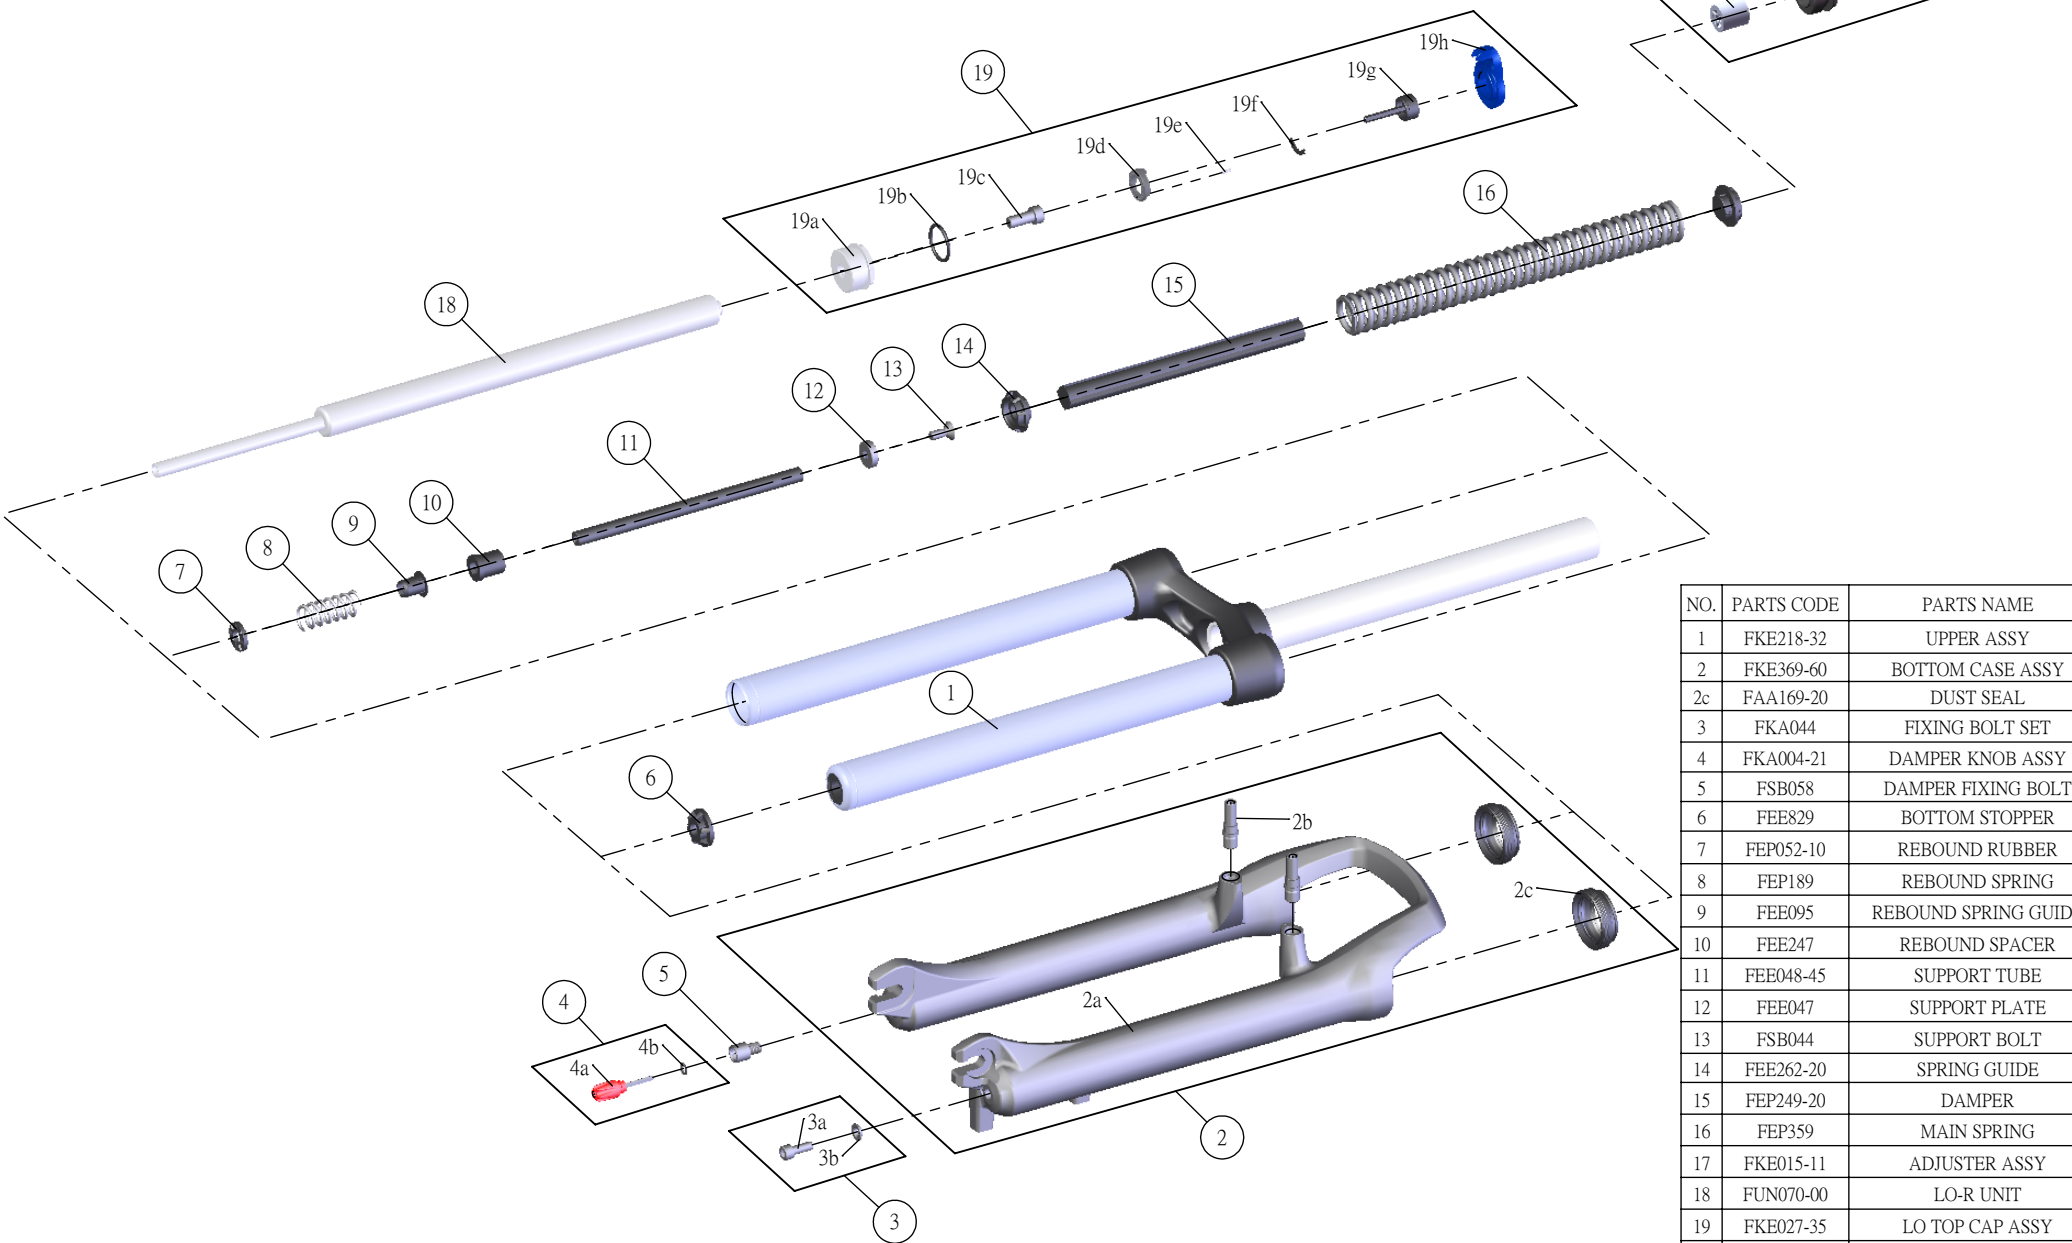

## SF12-RAIDON X3-P-LO-R-coil-26-100

Date	2013.07.25	Version	1
Amended			

NO.	PARTS CODE	PARTS NAME	100	QT
1	FKE218-32	UPPER ASSY	*	1
2	FKE369-60	BOTTOM CASE ASSY	*	1
2c	FAA169-20	DUST SEAL	*	2
3	FKA044	FIXING BOLT SET	*	1
4	FKA004-21	DAMPER KNOB ASSY	*	1
5	FSB058	DAMPER FIXING BOLT	*	1
6	FEE829	BOTTOM STOPPER	*	1
7	FEP052-10	REBOUND RUBBER	*	1
8	FEP189	REBOUND SPRING	*	1
9	FEE095	REBOUND SPRING GUIDE	*	1
10	FEE247	REBOUND SPACER	*	1
11	FEE048-45	SUPPORT TUBE	*	1
12	FEE047	SUPPORT PLATE	*	1
13	FSB044	SUPPORT BOLT	*	1
14	FEE262-20	SPRING GUIDE	*	2
15	FEP249-20	DAMPER	*	1
16	FEP359	MAIN SPRING	*	1
17	FKE015-11	ADJUSTER ASSY	*	1
18	FUN070-00	LO-R UNIT	*	1
19	FKE027-35	LO TOP CAP ASSY	*	1
19a	FEE260-10	ADJUST CAP	*	1
19g	FKA066	ADJUST CORE ASSY	*	1
19h	FEE938	LOCKOUT KNOB	*	1