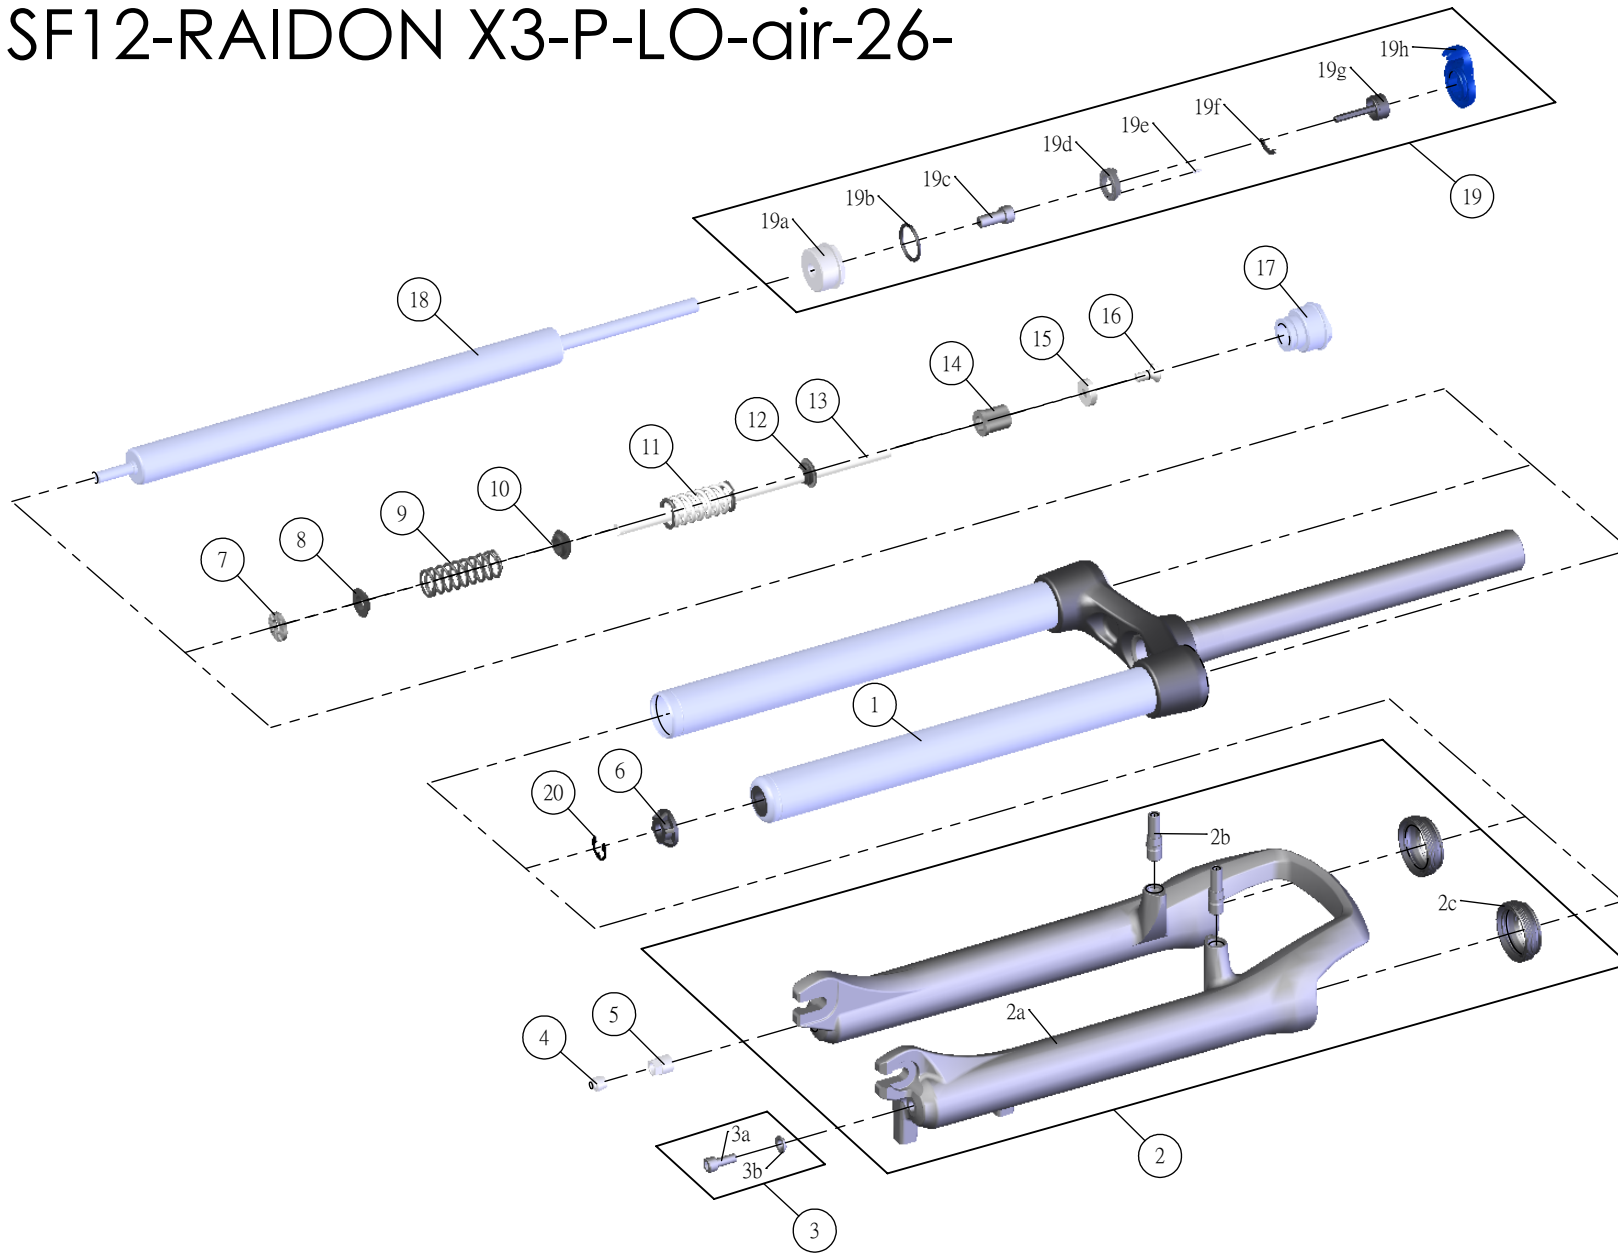

SUNTOUR

SF12-RAIDON X3-P-LO-air-26-

Date	2013.07.25	Version	1
Amended			

NO.	PARTS CODE	PARTS NAME	100	120	QT
1	FKE218-22	UPPER ASSY	*	*	1
2	FKE369-60	BOTTOM CASE ASSY	*	*	1
2c	FAA169-20	DUST SEAL	*	*	2
3	FKA044	FIXING BOLT SET	*	*	1
4	FAA150	VALVE CAP	*	*	1
5	FSN017-01	FIXING NUT	*	*	1
6	FEE829	BOTTOM STOPPER	*	*	1
7	FEP052-10	REBOUND RUBBER	*	*	1
8	FEE555-20	REBOUND SPRING GUIDE 3	*	*	1
9	FEP304	REBOUND SPRING 1	*	*	1
10	FEE555-10	REBOUND SPRING GUIDE 2	*	*	1
11	FEP305	REBOUND SPRING 2	*	*	1
12	FEE555-00	REBOUND SPRING GUIDE 1	*	*	1
13	FEE048-90	SUPPORT TUBE	*	*	1
14	FEE247	REBOUND SPACER	*		1
15	FEE047	SUPPORT PLATE	*	*	1
16	FSB044	SUPPORT BOLT	*	*	1
17	FEE261-20	DAMPER CAP	*	*	1
18	FUN080-00	LO-Air UNIT	*	*	1
19	FKE027-35	LO TOP CAP ASSY	*	*	1
19a	FEE418-01	FIX CAP	*	*	1
19h	FEE939	RL COVER	*	*	1
20	FSS041	E RING	*	*	1