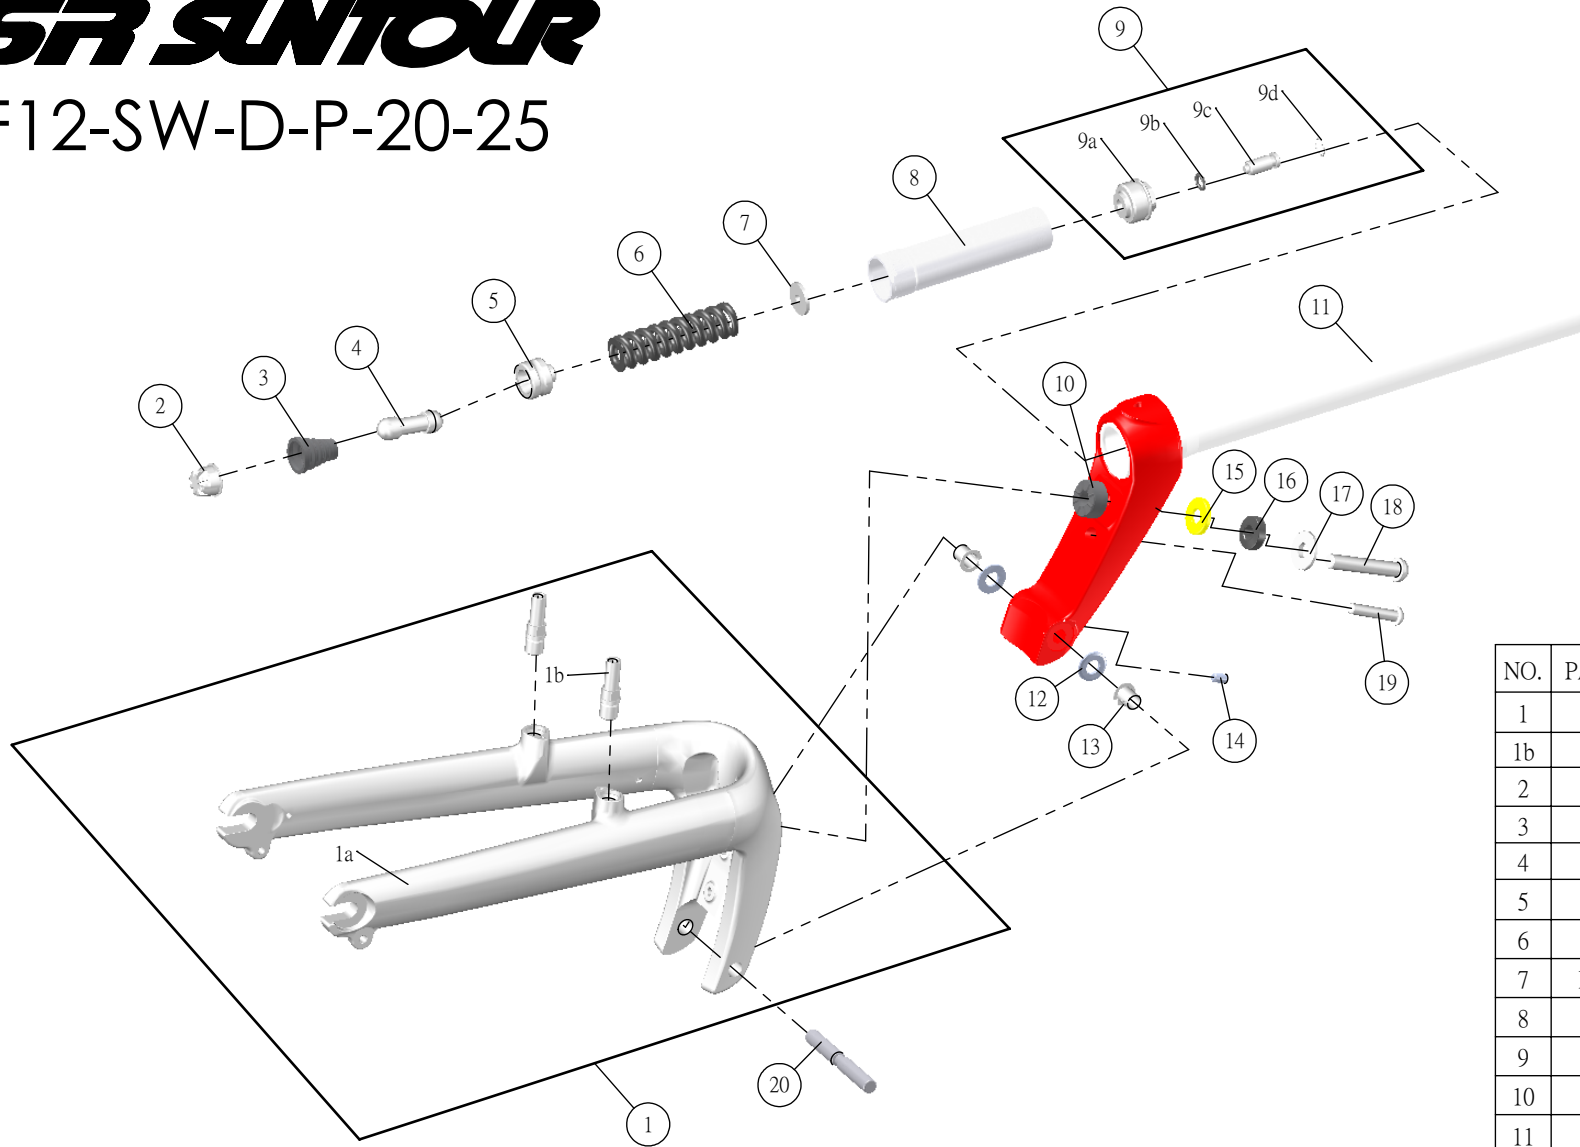

SUNTOUR

SF12-SW-D-P-20-25

Date	2013.07.26	Version	1
Amended			

NO.	PARTS CODE	PARTS NAME	QT
1	FKE442	BOTTOM CASE ASSY	1
1b	FSB240-30	CANTI BOSS	2
2	FEE886	SLIDER CUP	1
3	FAA322	DUST BOOT	1
4	FEE887	PUSH ROD	1
5	FEE888	SPRING GUIDE	1
6	FEP608	MAIN SPRING	1
7	FSW024-10	SPRING SEAT	1
8	FPE033	INNER TUBE	1
9	FKE324	ADJUSTER ASSY	1
10	FEP508	BUMPER	1
11	FKE321-10	UPPER ASSY	1
12	FSW096	SLIDER WASHER	2
13	FEE889	METAL BUSHING	2
14	FSB161	SET SCREW	1
15	FSW100	SPACER	1
16	FEP518	REBOUND RUBBER	1
17	FSW097	REBOUND WASHER	1
18	FSB162	FIXING BOLT	1
19	FSB166	FIXING BOLT	1
20	FSP018	HINGE PIN	1