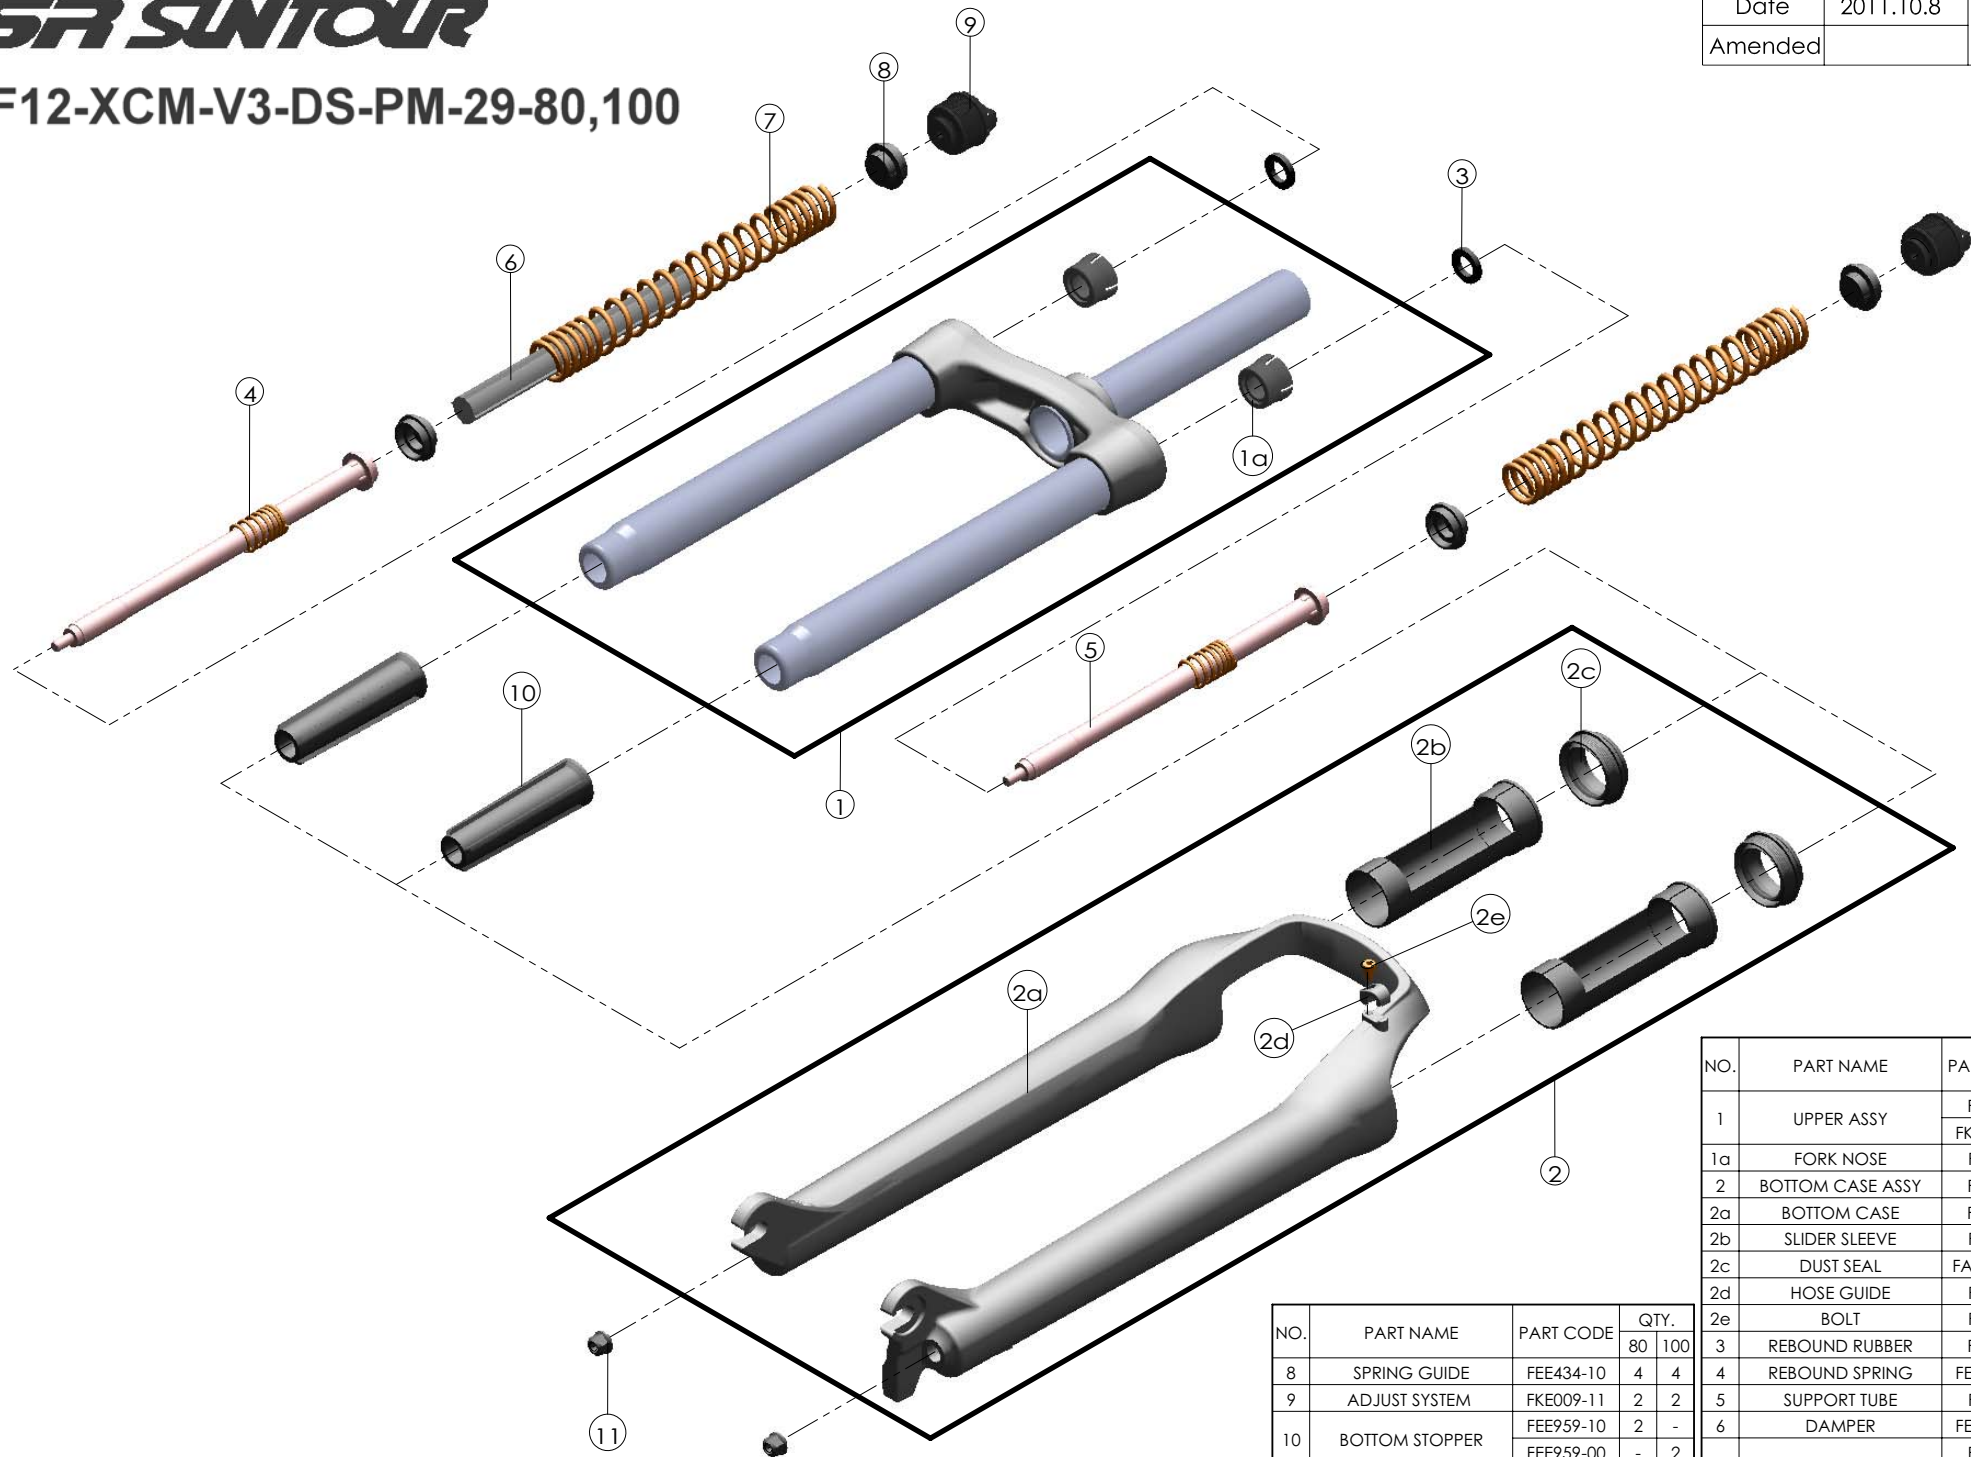

Date	2011.10.8	Version	1
Amended			

NO.	PART NAME	PART CODE	QTY.	
			80	100
8	SPRING GUIDE	FEE434-10	4	4
9	ADJUST SYSTEM	FKE009-11	2	2
10	BOTTOM STOPPER	FEE959-10	2	-
		FEE959-00	-	2
11	FIXING NUT	FSN023	2	2

NO.	PART NAME	PART CODE	QTY.	
			80	100
1	UPPER ASSY	FKE356	1	-
		FKE356-10	-	1
1a	FORK NOSE	FEE805	2	2
2	BOTTOM CASE ASSY	FKE366	1	1
2a	BOTTOM CASE	FPB281	1	1
2b	SLIDER SLEEVE	FEE785	2	2
2c	DUST SEAL	FAA070-10	2	2
2d	HOSE GUIDE	FEE797	1	1
2e	BOLT	FSB153	1	1
3	REBOUND RUBBER	FEP053	2	2
4	REBOUND SPRING	FEP058-20	2	2
5	SUPPORT TUBE	FEE960	2	2
6	DAMPER	FEP320-20	1	1
7	MAIN SPRING	FEP327	2	-
		FEP319	-	2