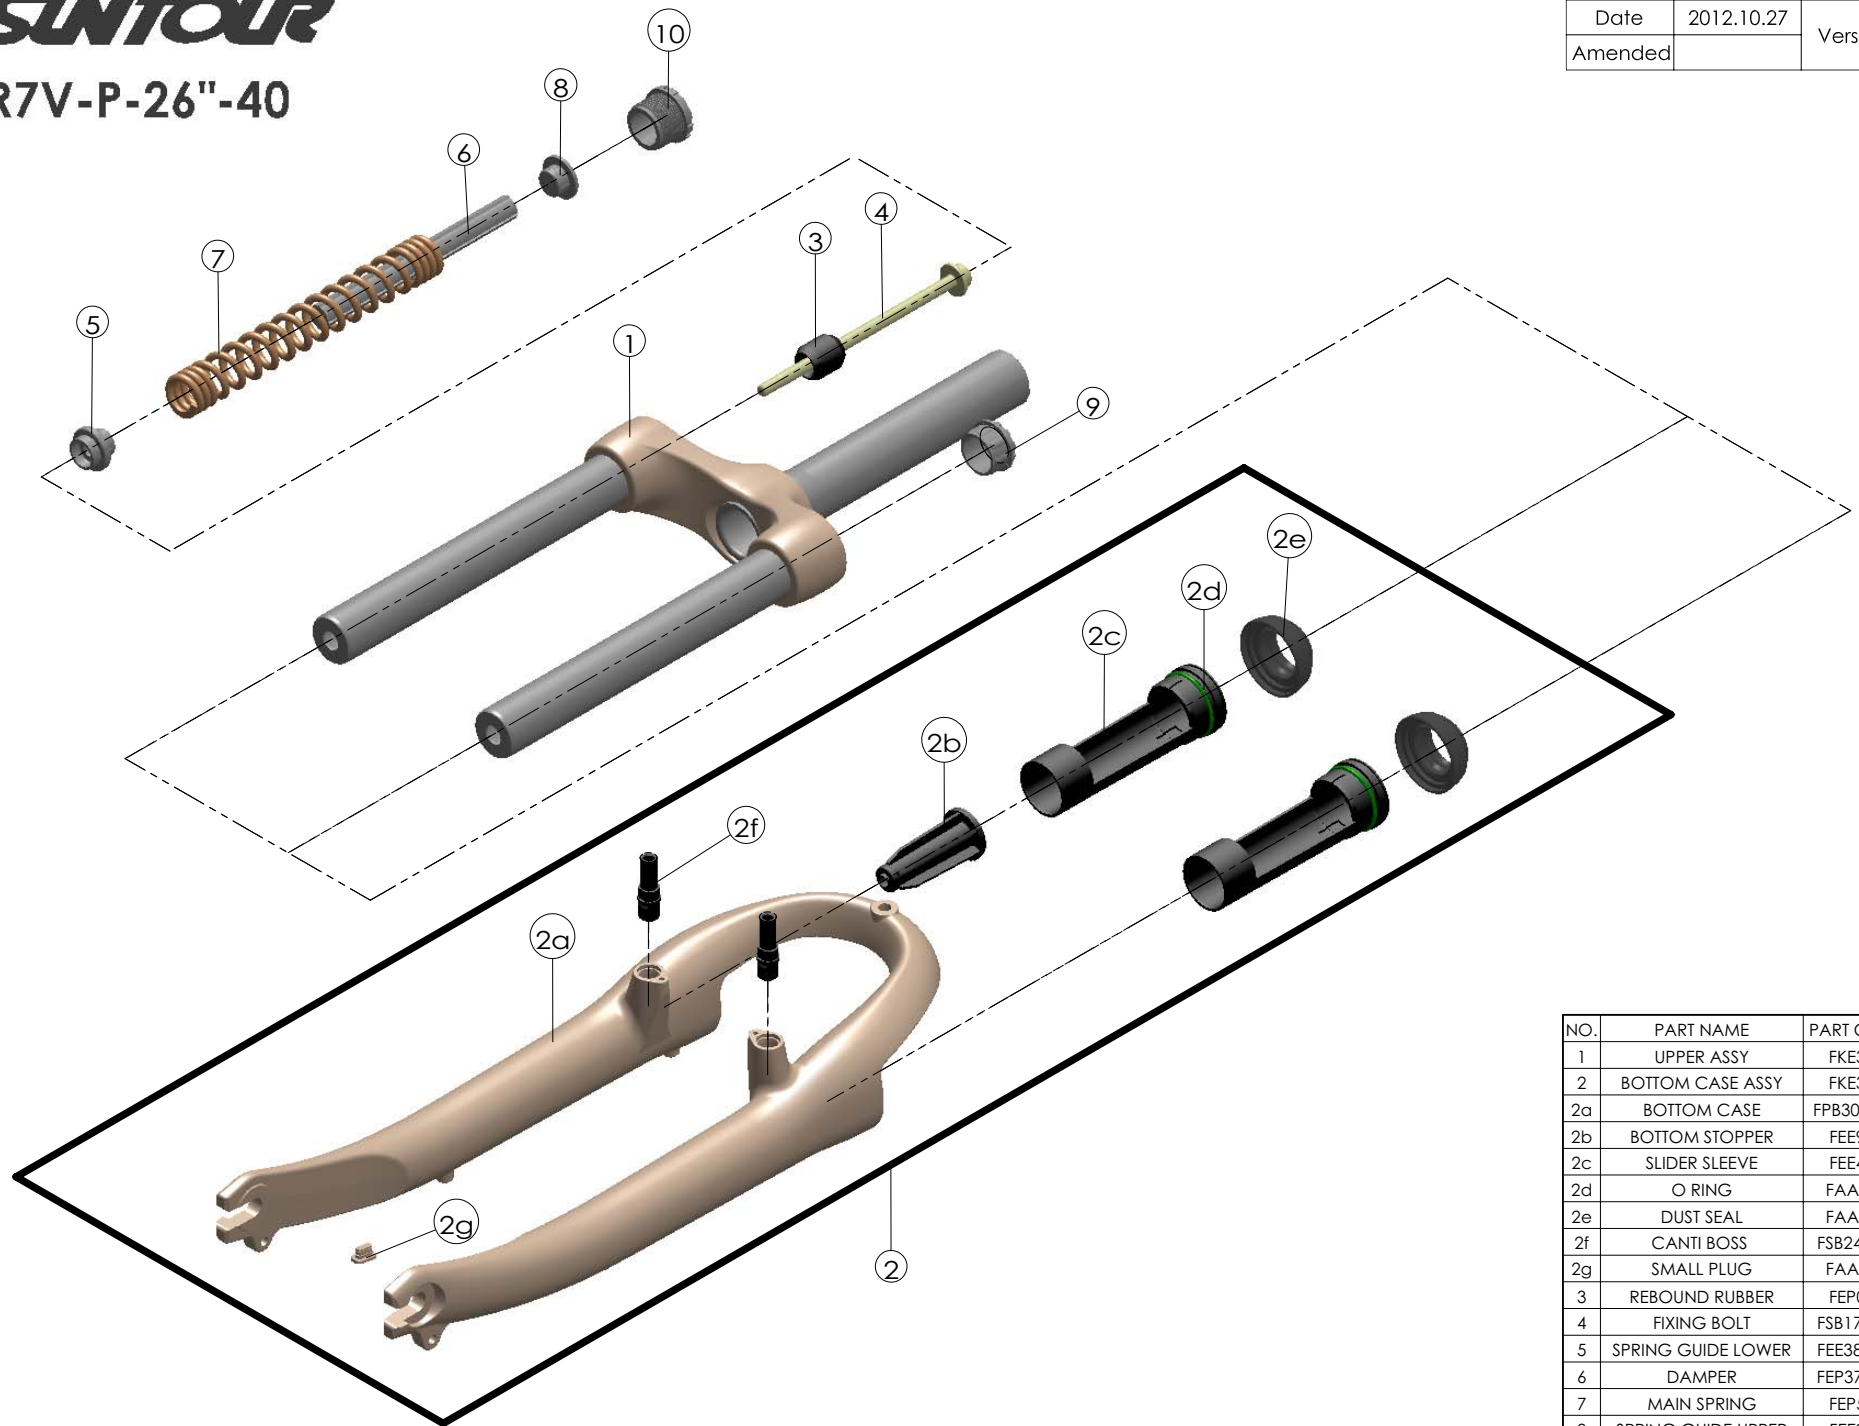

Date	2012.10.27	Version	1
Amended			

NO.	PART NAME	PART CODE	QTY.
1	UPPER ASSY	FKE392	1
2	BOTTOM CASE ASSY	FKE394	1
2a	BOTTOM CASE	FPB307-AA	1
2b	BOTTOM STOPPER	FEE987	1
2c	SLIDER SLEEVE	FEE475	2
2d	O RING	FAA188	2
2e	DUST SEAL	FAA123	2
2f	CANTI BOSS	FSB241-16	2
2g	SMALL PLUG	FAA353	1
3	REBOUND RUBBER	FEP086	1
4	FIXING BOLT	FSB171-01	1
5	SPRING GUIDE LOWER	FEE385-40	1
6	DAMPER	FEP376-10	1
7	MAIN SPRING	FEP558	1
8	SPRING GUIDE UPPER	FEE989	1
9	DUST SEAL	FEE514	1
10	FIXING CAP	FEE675	1