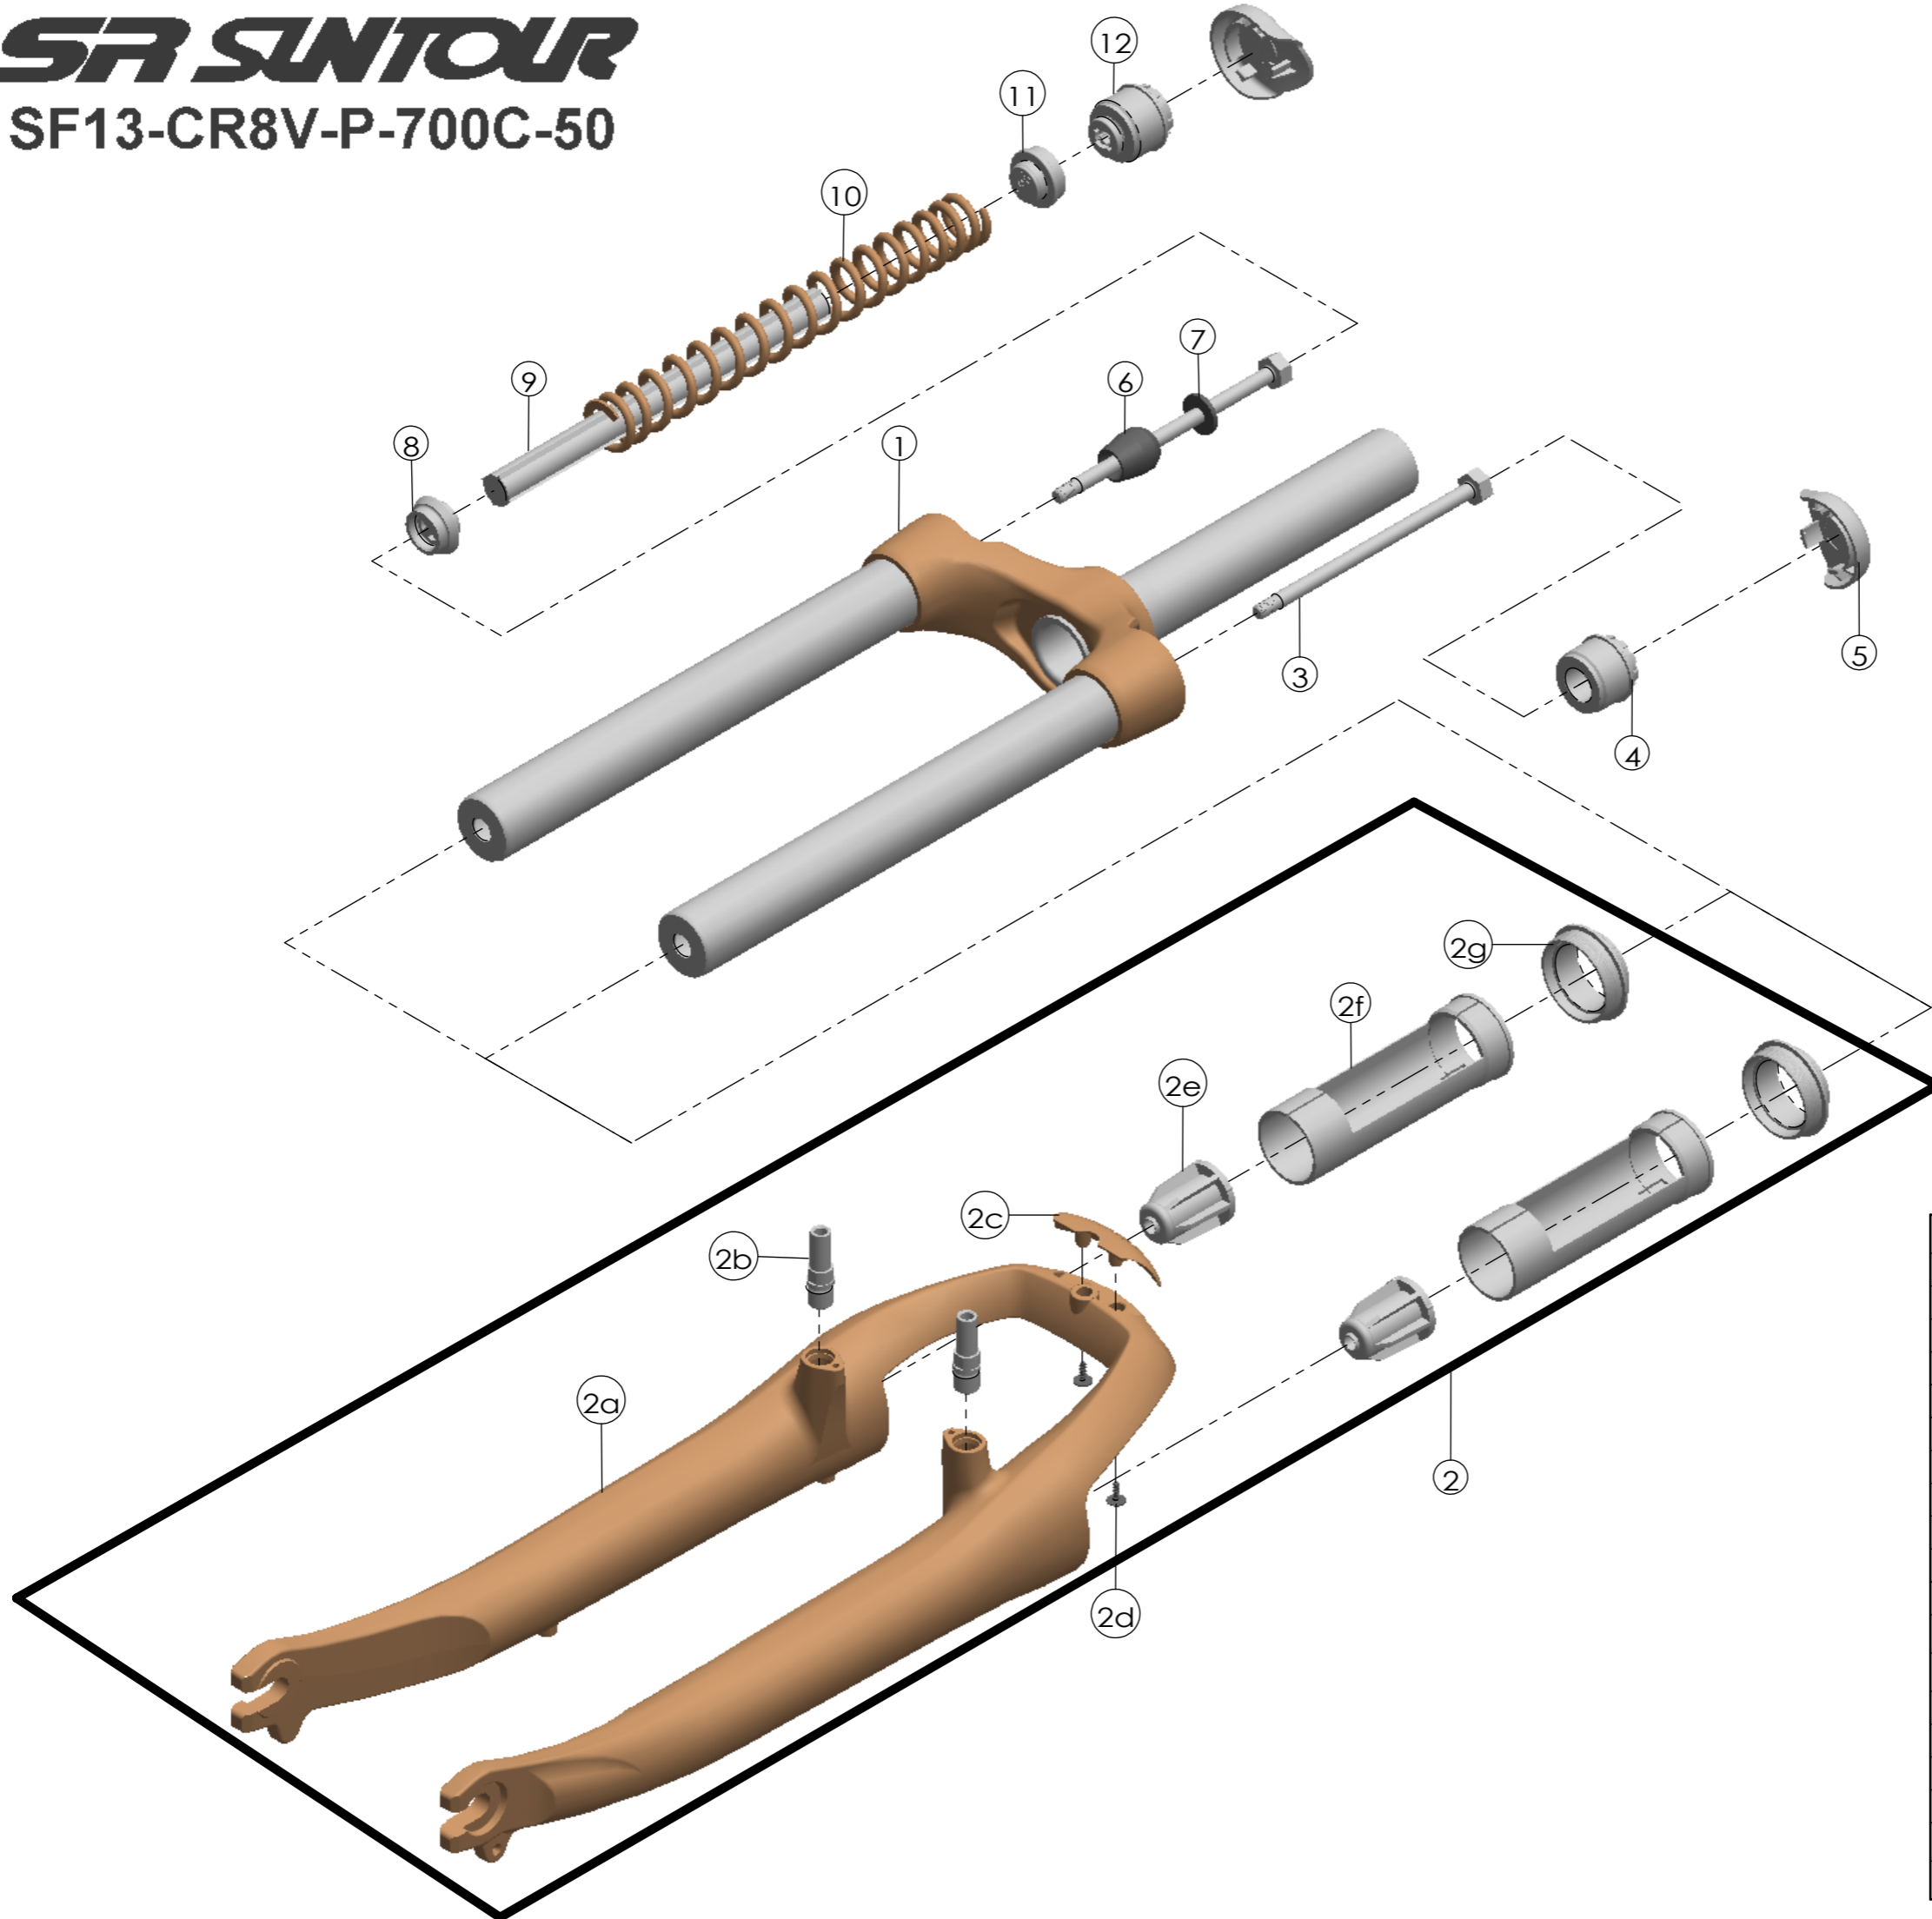

SF SUNTOUR

SF13-CR8V-P-700C-50

Date	2013.3.2	Version	1
Amended			

NO.	PART NAME	PART CODE	QTY.
1	UPPER ASSY	FKZ022-04	1
2	BOTTOM CASE ASSY	FKZ031-10	1
2a	BOTTOM CASE	FPB349	1
2b	CANTI BOSS	FSB241-16	2
2c	BRACE COVER	FEE602	1
2d	TAPPING SCREW	FSB114-10	2
2e	BOTTOM STOPPER	FEE503	2
2f	SLIDER SLEEVE	FEE942	2
2g	DUST SEAL	FAA125-40	2
3	FIXING BOLT	FSB109-10	2
4	FIXING CAP	FEE810-40	1
5	PRELOAD COVER	FEG139	2
6	REBOUND RUBBER	FEP086-10	1
7	WASHER	FSW003	1
8	SPRING GUIDE	FEE468-10	1
9	DAMPER	FEP262-50	1
10	MAIN SPRING	FEP629	1
11	SPRING GUIDE	FEE467-10	1
12	ADJUST CAP	FKE213-00	1