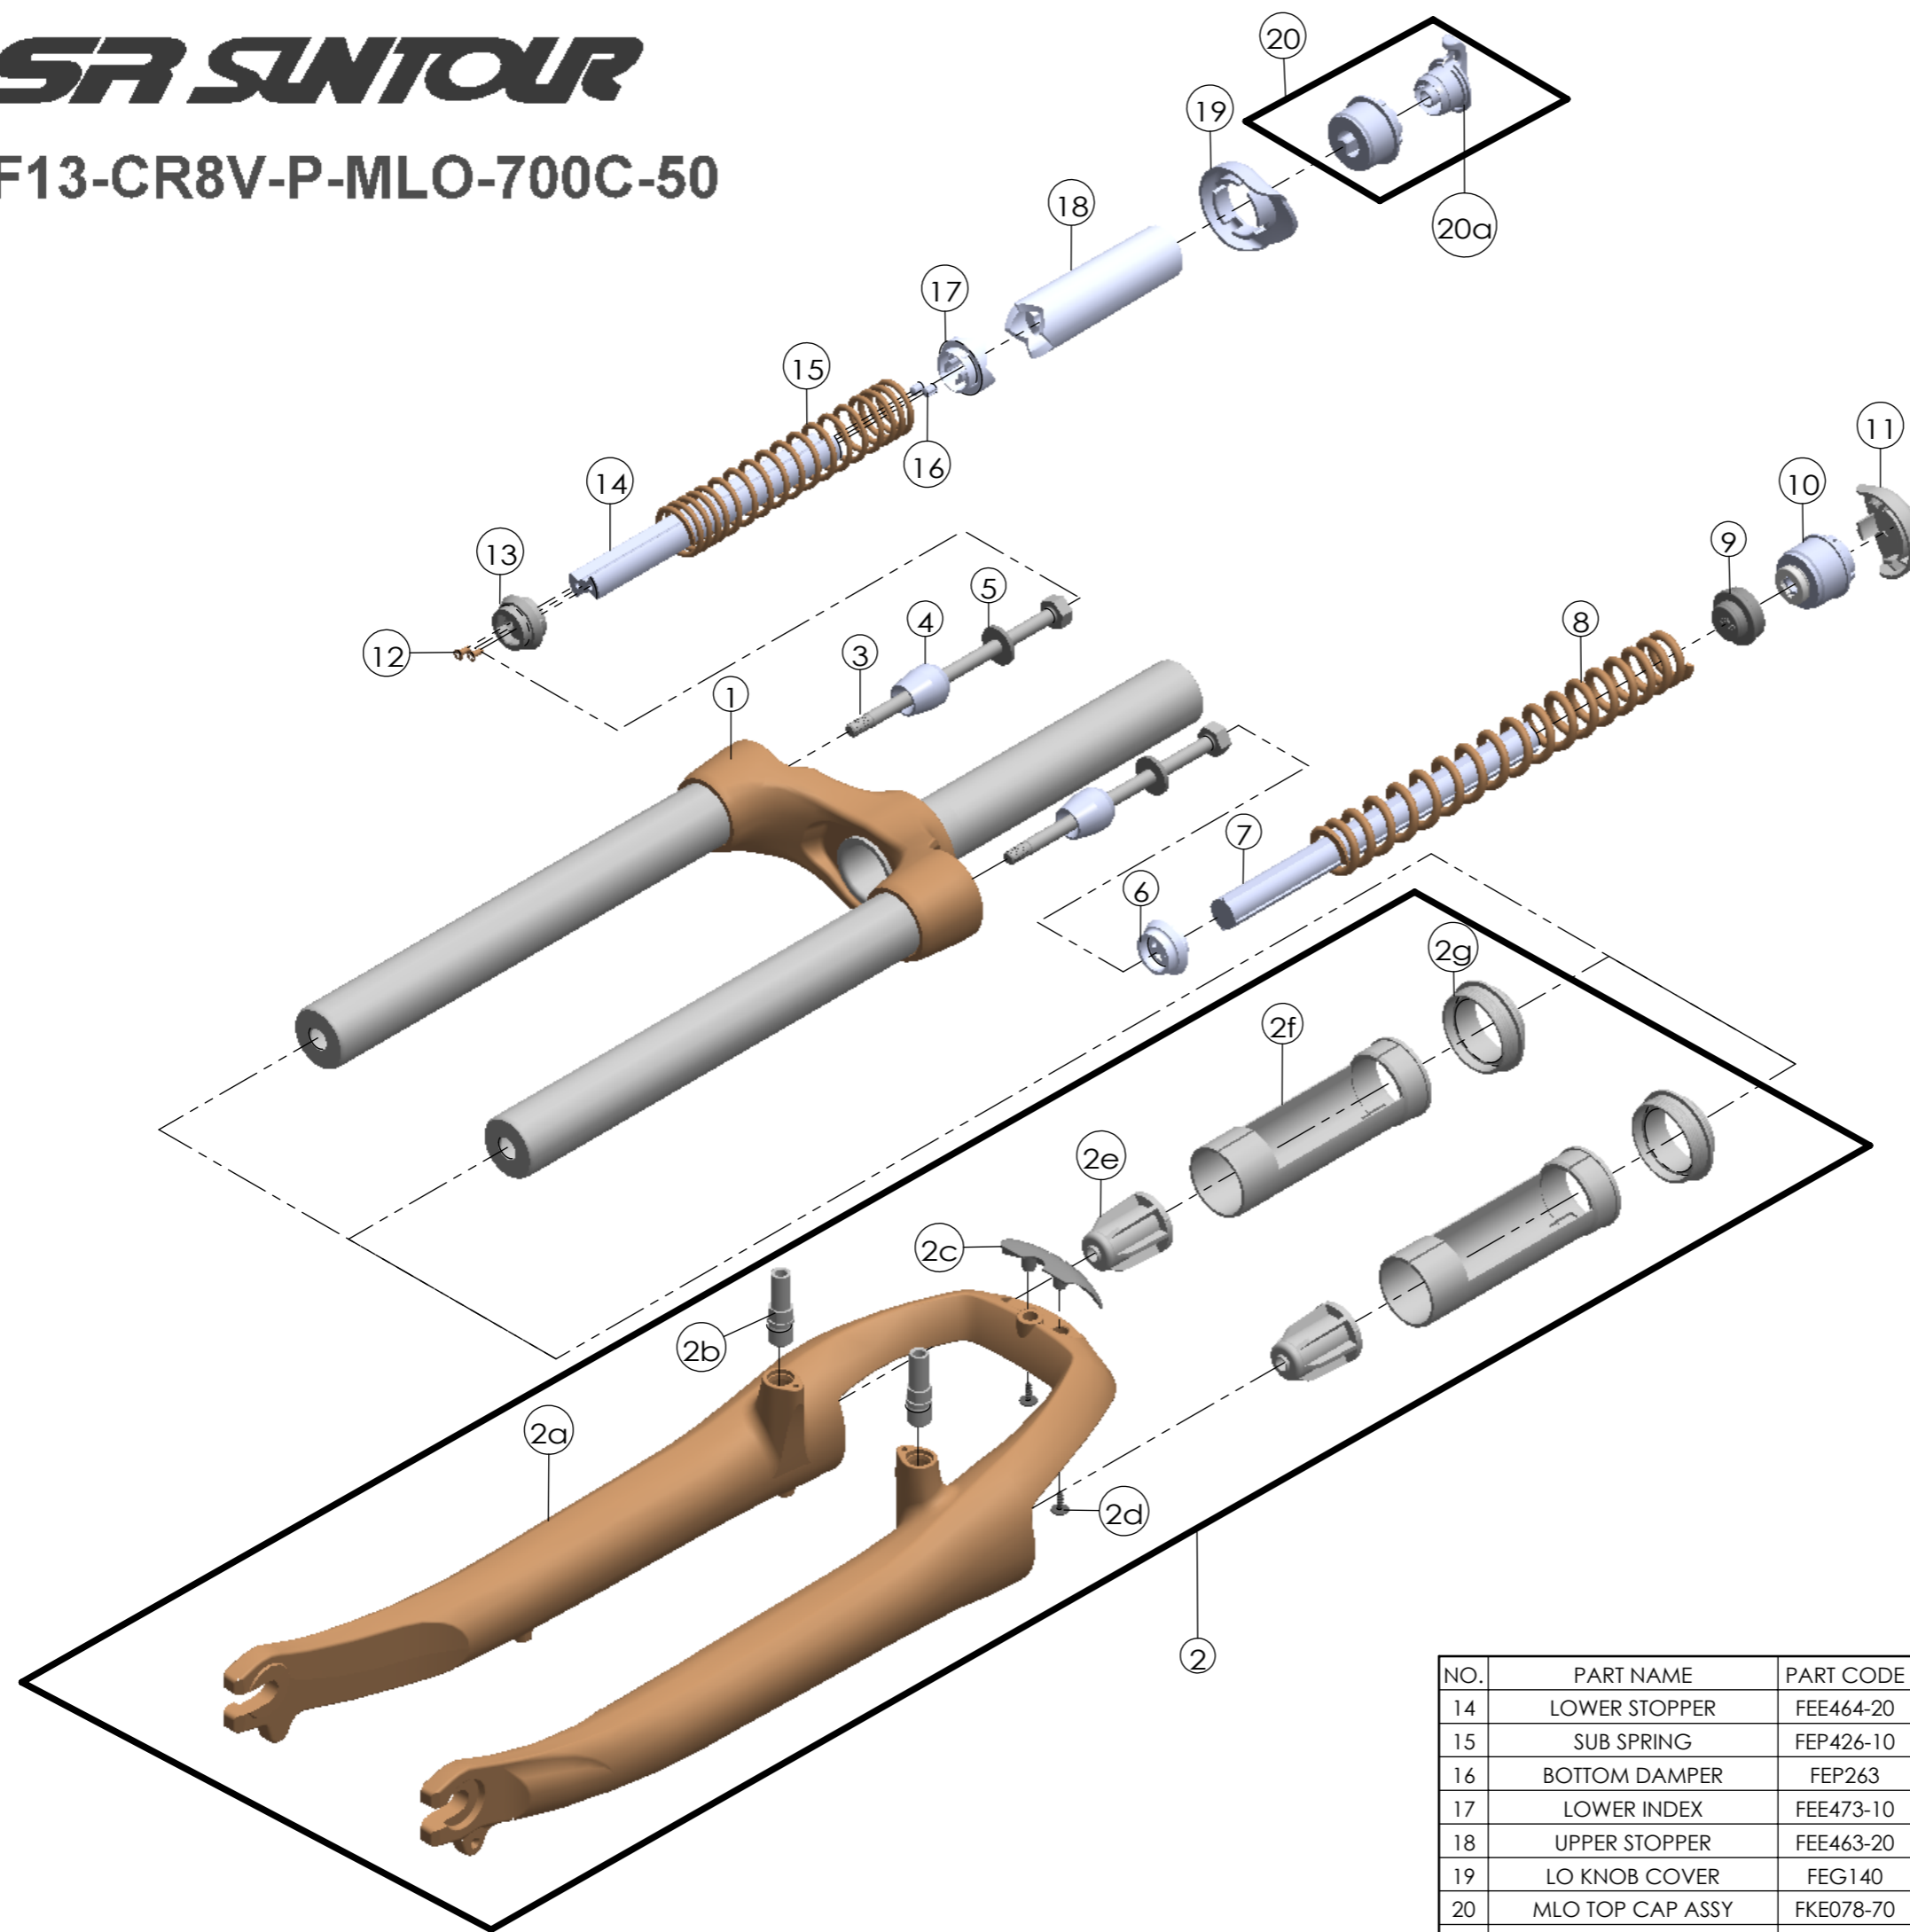

## SF13-CR8V-P-MLO-700C-50

Date	2013.5.13	Version	1
Amended			

NO.	PART NAME	PART CODE	QTY.
1	UPPER ASSY	FKZ022-07	1
2	BOTTOM CASE ASSY	FKZ031-10	1
2a	BOTTOM CASE	FPB349	1
2b	CANTI BOSS	FSB241-16	2
2c	BRACE COVER	FEE602	1
2d	TAPPING SCREW	FSB114-10	2
2e	BOTTOM STOPPER	FEE503	2
2f	SLIDER SLEEVE	FEE942	2
2g	DUST SEAL	FAA125-40	2
3	FIXING BOLT	FSB109-10	2
4	REBOUND RUBBER	FEP086-10	2
5	WASHER	FSW003	2
6	SPRING GUIDE	FEE468-10	1
7	DAMPER	FEP262-50	1
8	MAIN SPRING	FEP427	1
9	SPRING GUIDE	FEE467-10	1
10	ADJUST CAP	FKE213-00	1
11	PRELOAD COVER	FEG139	1
12	S BOLT	FSB108	2
13	SPRING STOPPER	FEE466-10	1
14	LOWER STOPPER	FEE464-20	1
15	SUB SPRING	FEP426-10	1
16	BOTTOM DAMPER	FEP263	2
17	LOWER INDEX	FEE473-10	1
18	UPPER STOPPER	FEE463-20	1
19	LO KNOB COVER	FEG140	1
20	MLO TOP CAP ASSY	FKE078-70	1
20a	MLO KNOB	FEG141	1