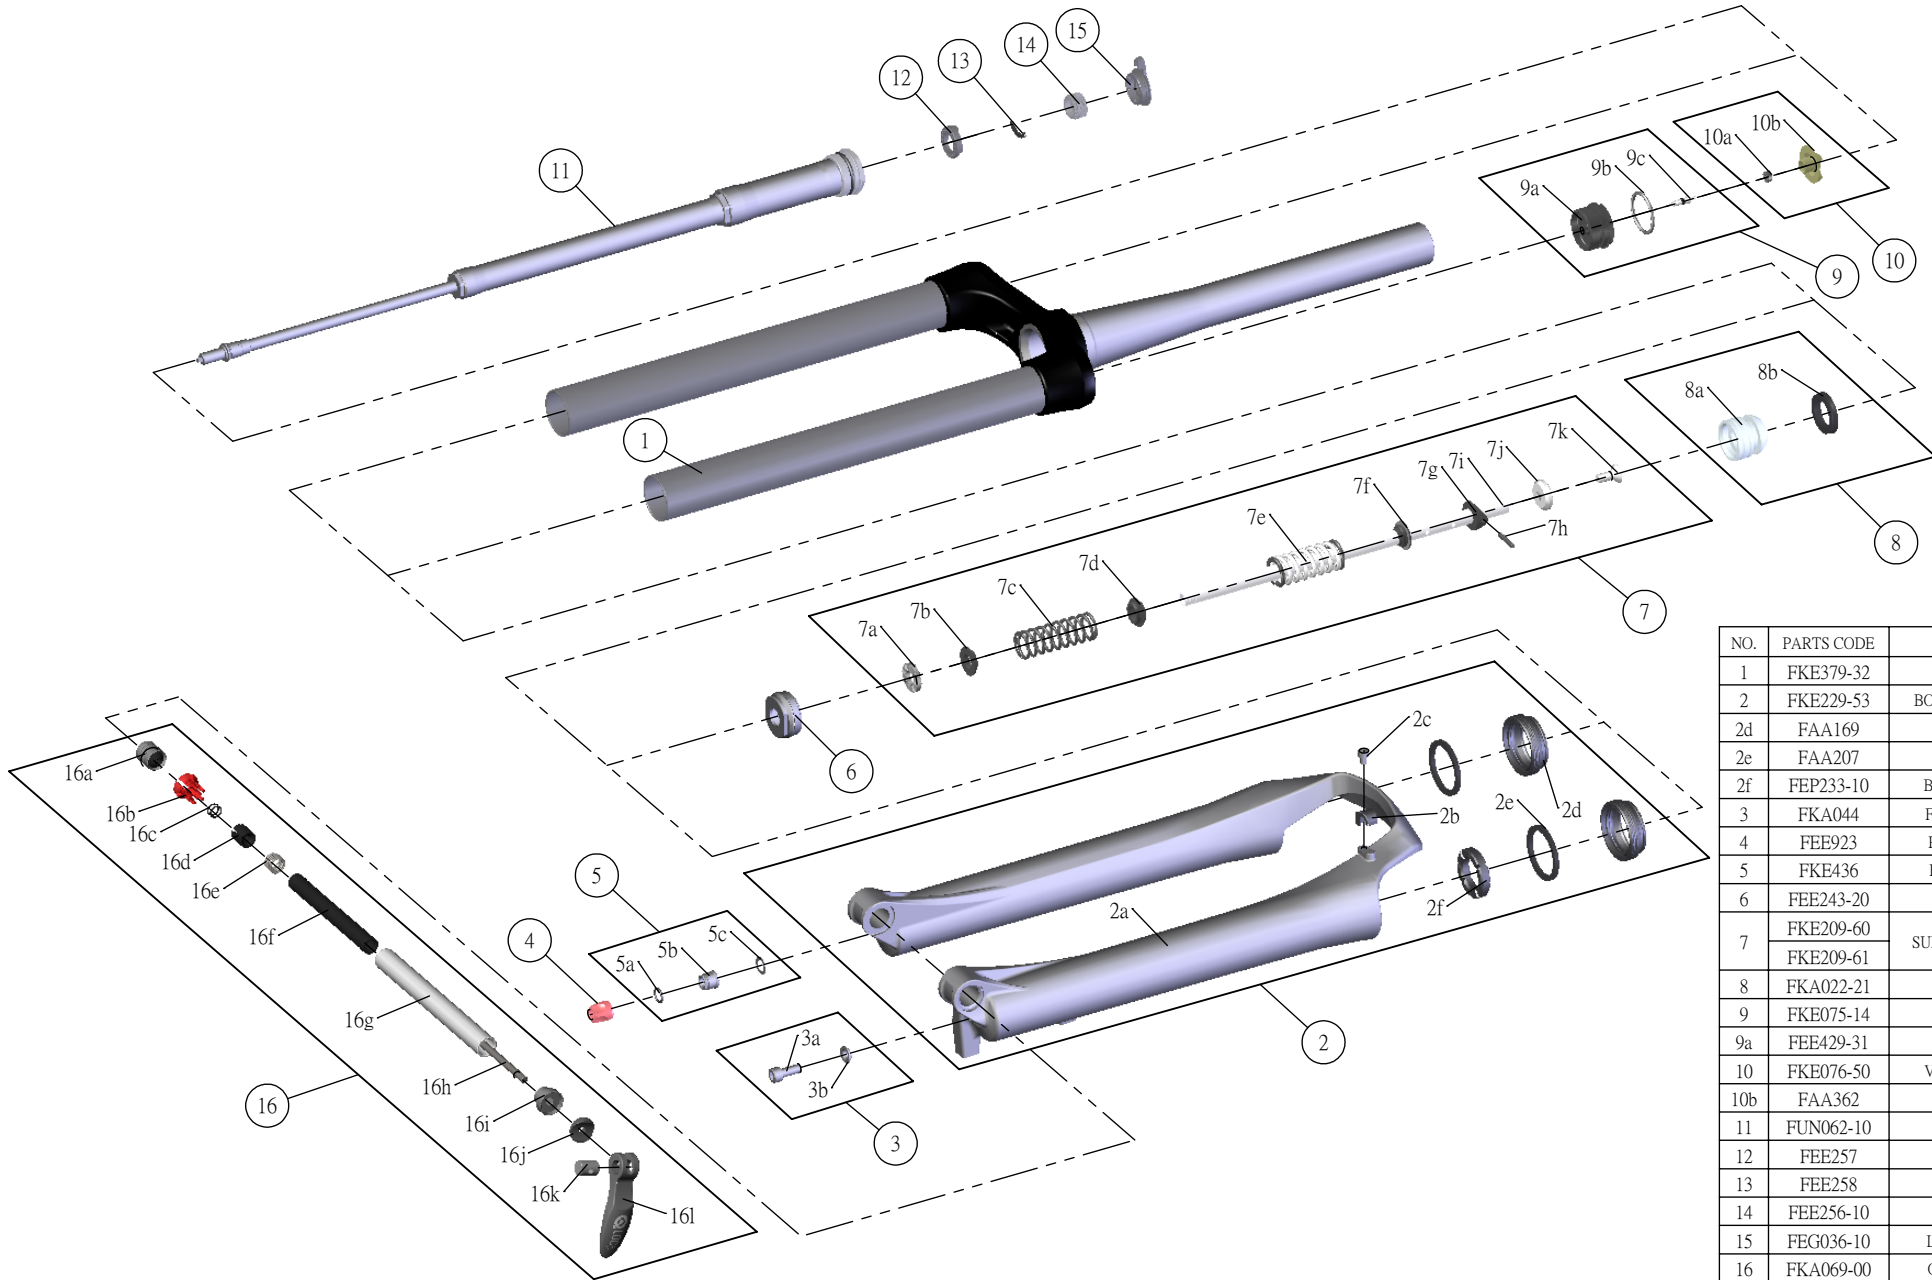

SF13-EPICON-DS-LO-R lite-15QLC-CTS-26-150,130

NO.	PARTS CODE	PARTS NAME	130	150	QT
1	FKE379-32	UPPER ASSY	*	*	1
2	FKE229-53	BOTTOM CASE ASSY	*	*	1
2d	FAA169	DUST SEAL	*	*	2
2e	FAA207	OIL WIPER 32	*	*	2
2f	FEP233-10	BOTTOM BUMPER	*	*	1
3	FKA044	FIXING BOLT SET	*	*	1
4	FEE923	REBOUND KNOB	*	*	1
5	FKE436	FIXING NUT SET	*	*	1
6	FEE243-20	FORK NOSE	*	*	1
7	FKE209-60	SUPPORT TUBE ASSY	*	*	1
	FKE209-61		*	*	1
8	FKA022-21	PISTON UNIT	*	*	1
9	FKE075-14	AIR CAP ASSY	*	*	1
9a	FEE429-31	AIR CAP	*	*	1
10	FKE076-50	VALVE CAP ASSY	*	*	1
10b	FAA362	VALVE CAP	*	*	1
11	FUN062-10	LOR UNIT	*	*	1
12	FEE257	CLICK HOLDER	*	*	1
13	FEE258	ADJUST CLICK	*	*	1
14	FEE256-10	ADJUST CORE	*	*	1
15	FEG036-10	LOCK OUT KNOB	*	*	1
16	FKA069-00	QLC15 AXLE SET	*	*	1