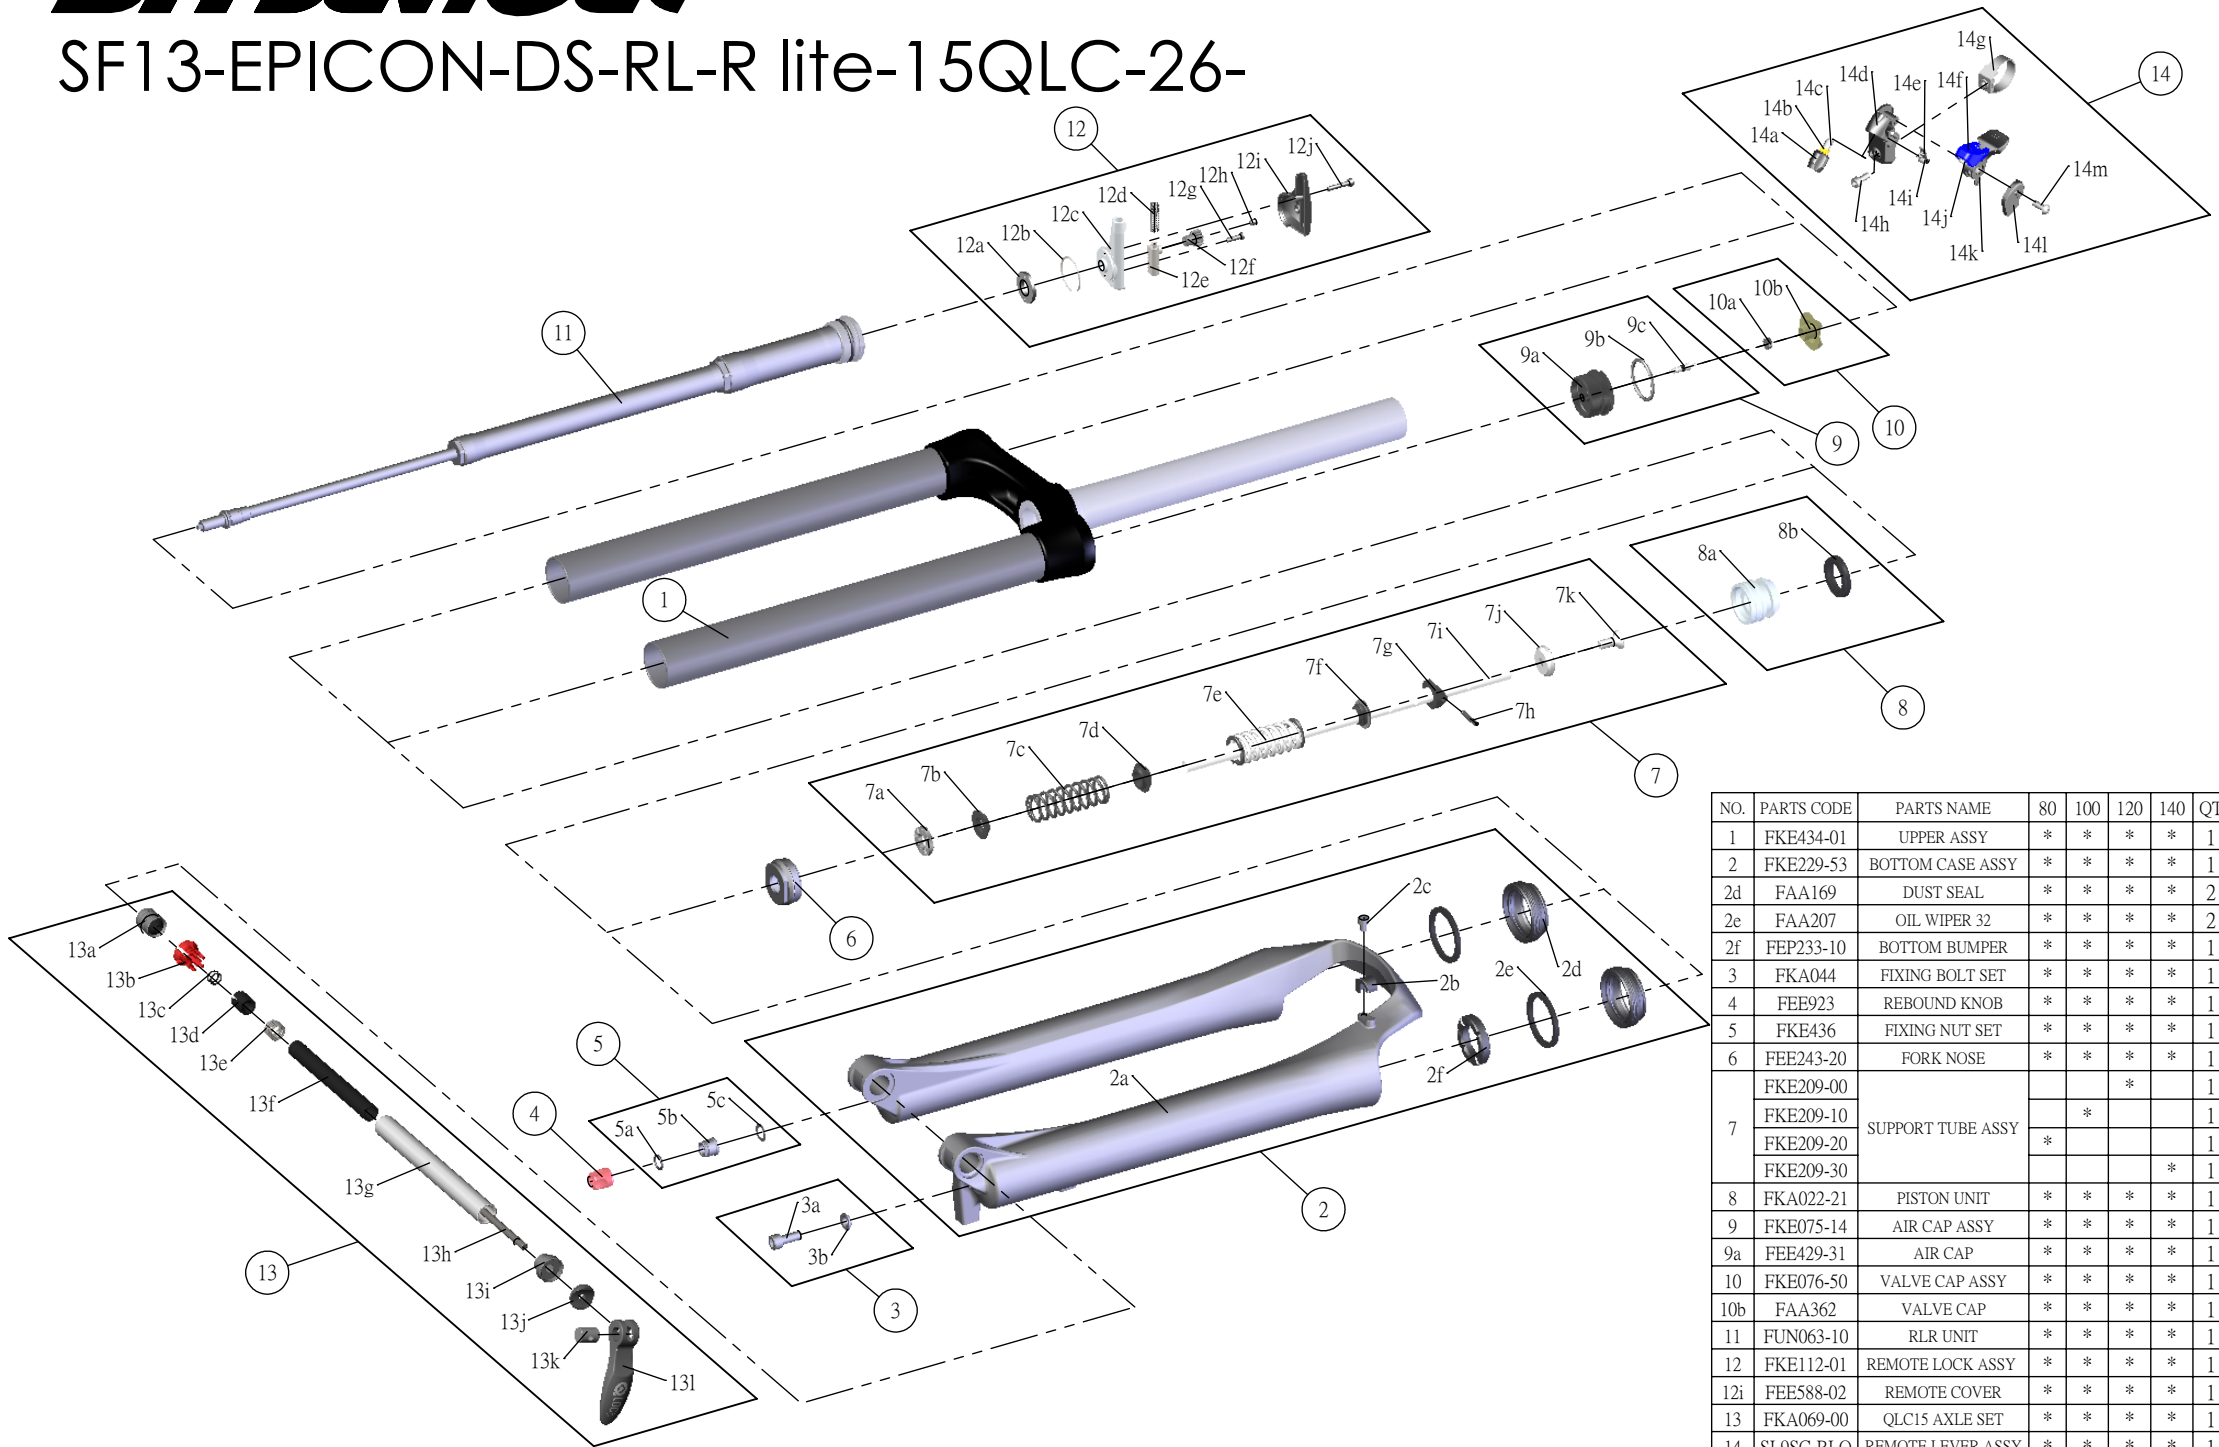

## SF13-EPICON-DS-RL-R lite-15QLC-26-

Date	2013.07.12	Version	1
Amended			

NO.	PARTS CODE	PARTS NAME	80	100	120	140	QT
1	FKE434-01	UPPER ASSY	*	*	*	*	1
2	FKE229-53	BOTTOM CASE ASSY	*	*	*	*	1
2d	FAA169	DUST SEAL	*	*	*	*	2
2e	FAA207	OIL WIPER 32	*	*	*	*	2
2f	FEP233-10	BOTTOM BUMPER	*	*	*	*	1
3	FKA044	FIXING BOLT SET	*	*	*	*	1
4	FEE923	REBOUND KNOB	*	*	*	*	1
5	FKE436	FIXING NUT SET	*	*	*	*	1
6	FEE243-20	FORK NOSE	*	*	*	*	1
7	FKE209-00	SUPPORT TUBE ASSY			*		1
	FKE209-10			*		1	
	FKE209-20		*			1	
	FKE209-30				*	1	
8	FKA022-21	PISTON UNIT	*	*	*	*	1
9	FKE075-14	AIR CAP ASSY	*	*	*	*	1
9a	FEE429-31	AIR CAP	*	*	*	*	1
10	FKE076-50	VALVE CAP ASSY	*	*	*	*	1
10b	FAA362	VALVE CAP	*	*	*	*	1
11	FUN063-10	RLR UNIT	*	*	*	*	1
12	FKE112-01	REMOTE LOCK ASSY	*	*	*	*	1
12i	FEE588-02	REMOTE COVER	*	*	*	*	1
13	FKA069-00	QLC15 AXLE SET	*	*	*	*	1
14	SL9SC-RLO	REMOTE LEVER ASSY	*	*	*	*	1