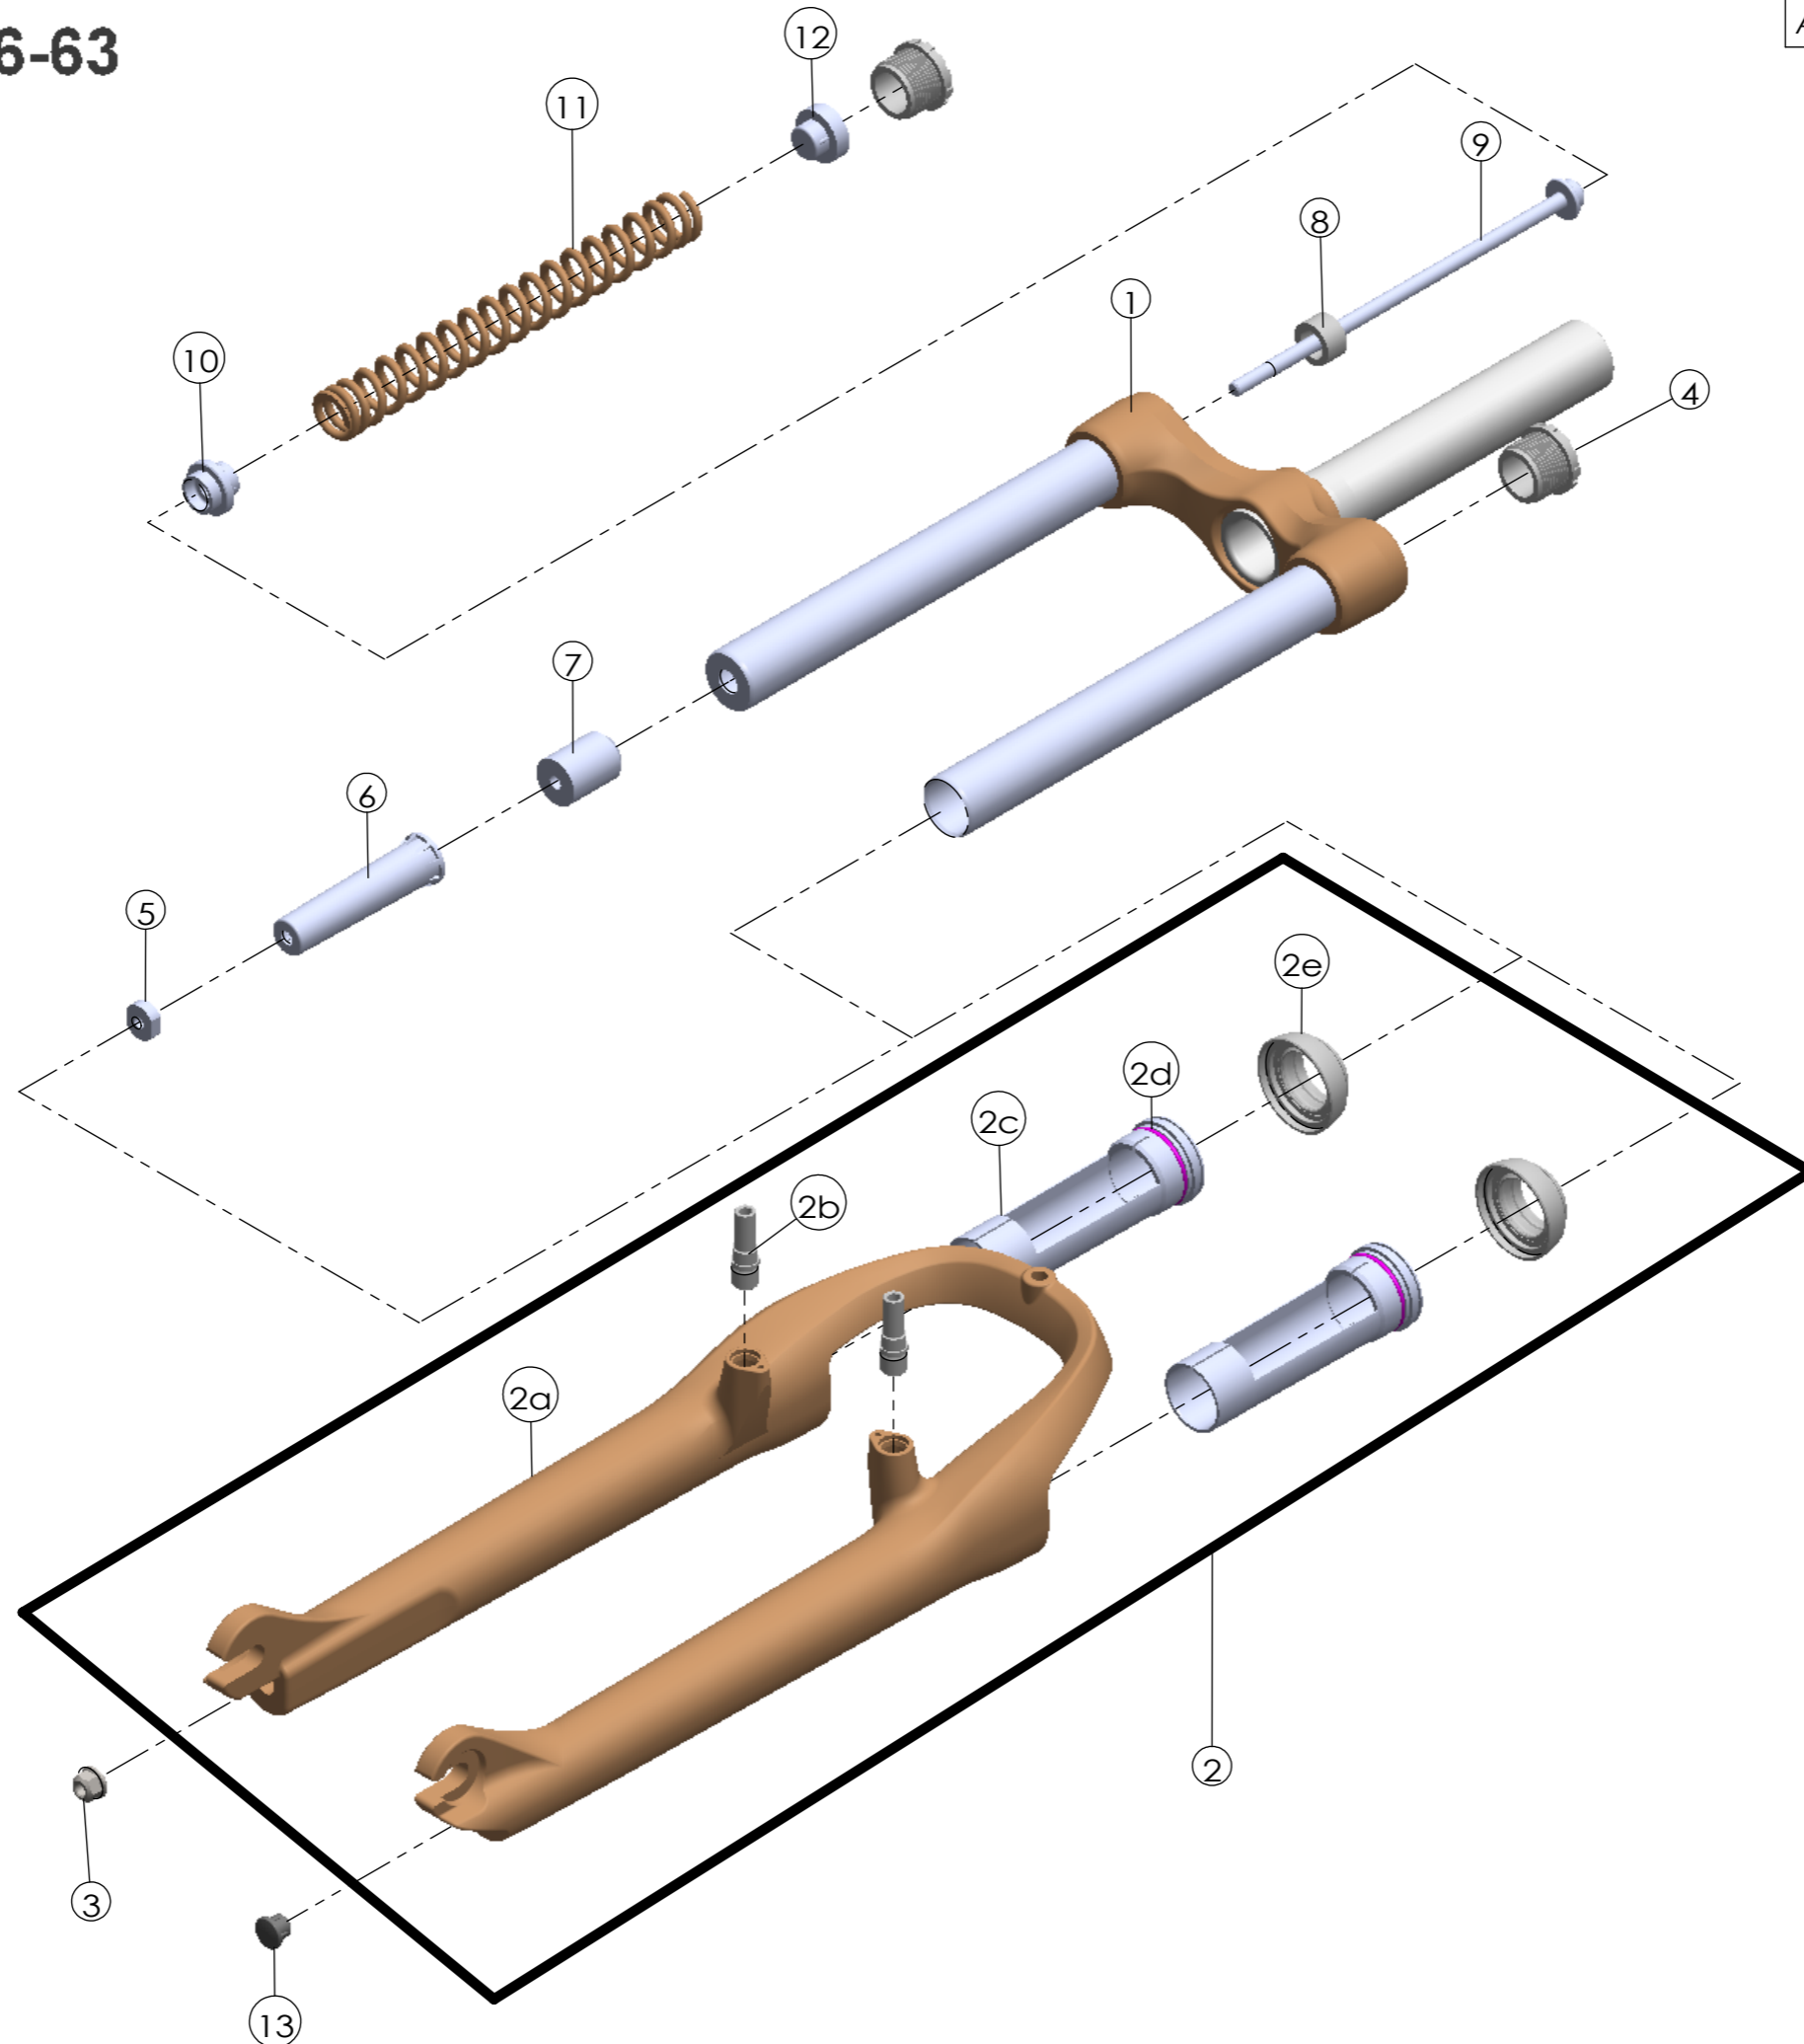

Date	2012.4.23	Version	1
Amended			

NO.	PART NAME	PART CODE	QTY.
1	UPPER ASSY	FKZ012-02	1
2	BOTTOM CASE ASSY	FKZ014-10	1
2a	BOTTOM CASE	FPB342	1
2b	CANTI BOSS	FSB241-16	2
2c	SLIDER SLEEVE	FEE475	2
2d	DUST SEAL	FAA188	2
2e	DUST BOOTS	FAA123	2
3	FIXING NUT	FSN023	1
4	CAP	FEE675	2
5	NUT PLATE	FSN025	1
6	BOTTOM STOPPER	FEE451	1
7	DAMPER	FEP065-01	1
8	REBOUND RUBBER	FEP066	1
9	FIXING BOLT	FSB157-00	1
10	SPRING GUIDE LOWER	FEE385-40	1
11	MAIN SPRING	FEP681	1
12	SPRING GUIDE UPPER	FEE196-20	1
13	BOTTOM CASE	FEE795	1